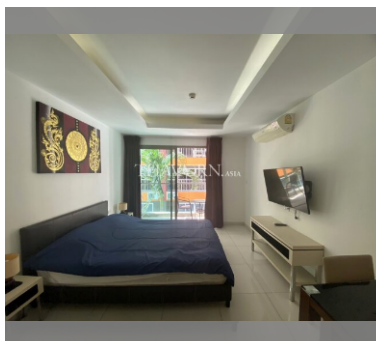

Condo for sale studio 27.52 m<sup>2</sup> in C View Residence Pattaya, Pattaya

### UNIT PARAMETERS:

UID	FS-240004
quota	foreign quota
type	studio
size	27.52m <sup>2</sup>
floor	2
view	garden view
quality	fair
equipment	furniture, kitchen appliances
transfer cost	
transfer fee payer	50/50
additional cost	

### FACILITIES:

**General information:** boutique, meters to beach: 350, minutes to beach: 5, underground parking.  
**Swimming pool:** rooftop pool.  
**Chill zone:** garden.  
**Other:** lobby, CCTV, security.