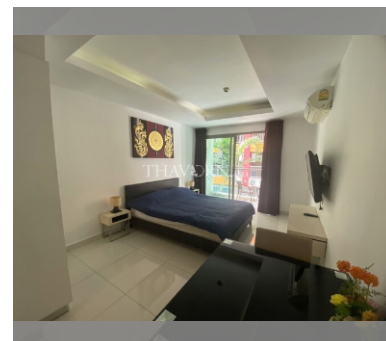

Condo for sale studio 27.52 m² in C View Residence Pattaya, Pattaya

฿ 1,300,000

UNIT PARAMETERS:

UID	FS-240004
quota	foreign quota
type	studio
size	27.52m²
floor	2
view	garden view
quality	fair
equipment	furniture, kitchen appliances
transfer cost	
transfer fee payer	50/50
additional cost	

PROJECT PARAMETERS:

district	Pratumnak
floors	8
built in	2015
maintenance	฿ 13,210/year

FACILITIES:

General information: boutique, meters to beach: 350, minutes to beach: 5, underground parking.
Swimming pool: rooftop pool.
Chill zone: garden.
Other: lobby, CCTV, security.