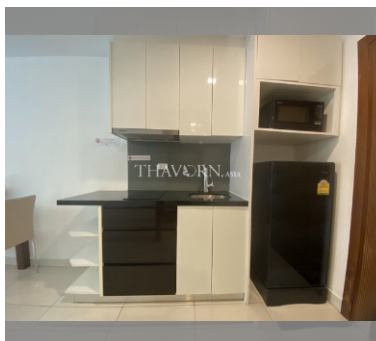

Condo for sale studio 27.52 m² in C View Residence Pattaya, Pattaya

฿ 1,300,000

UNIT PARAMETERS:

UID	FS-240004
quota	foreign quota
type	studio
size	27.52m²
floor	2
view	garden view
quality	fair
equipment	furniture, kitchen appliances
transfer cost	
transfer fee payer	50/50
additional cost	

PROJECT PARAMETERS:

district	Pratumnak
floors	8
built in	2015
maintenance	฿ 13,210/year

FACILITIES:

General information: boutique, meters to beach: 350, minutes to beach: 5, underground parking.
Swimming pool: rooftop pool.
Chill zone: garden.
Other: lobby, CCTV, security.