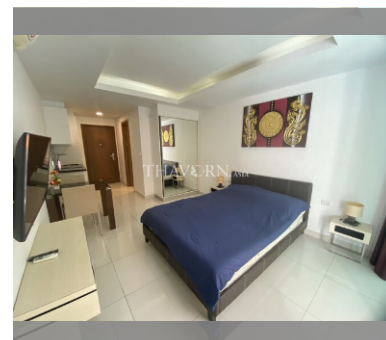

Condo for sale studio 27.52 m² in C View Residence Pattaya, Pattaya

฿ 1,300,000

UNIT PARAMETERS:

UID	FS-240004
quota	foreign quota
type	studio
size	27.52m²
floor	2
view	garden view
quality	fair
equipment	furniture, kitchen appliances
transfer cost	
transfer fee payer	50/50
additional cost	

PROJECT PARAMETERS:

district	Pratumnak
floors	8
built in	2015
maintenance	฿ 13,210/year

FACILITIES:

General information: boutique, meters to beach: 350, minutes to beach: 5, underground parking.
Swimming pool: rooftop pool.
Chill zone: garden.
Other: lobby, CCTV, security.