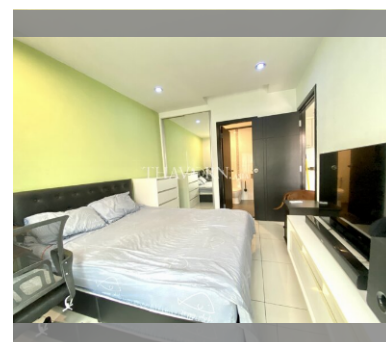

Condo for sale 1 bedroom 36.6 m² in Siam Oriental Elegance 2, Pattaya

฿ 1,750,000

UNIT PARAMETERS:

UID	FS-239999
quota	foreign quota
type	1 bedroom
size	36.6m²
floor	3
view	city view
quality	not chosen
transfer cost	
transfer fee payer	Seller 50/ buyer 50
additional cost	

PROJECT PARAMETERS:

district	Pratumnak
buildings	1
floors	8
built in	2014
maintenance	฿ 17,129/year

FACILITIES:

General information: lowrise, meters to beach: 500, minutes to beach: 10, pets are allowed, covered parking.

Swimming pool: rooftop pool.

Chill zone: garden, rooftop chillout.

Other: CCTV, security, laundry.