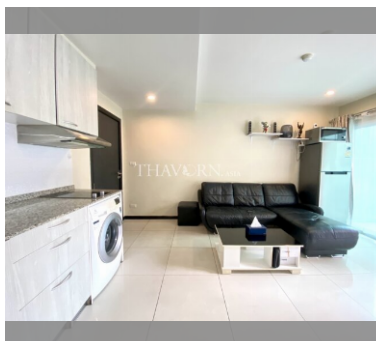

Condo for sale 1 bedroom 36.6 m² in Siam Oriental Elegance 2, Pattaya

฿ 1,750,000

UNIT PARAMETERS:

UID	FS-239999
quota	foreign quota
type	1 bedroom
size	36.6m²
floor	3
view	city view
quality	not chosen
transfer cost	
transfer fee payer	Seller 50/ buyer 50
additional cost	

PROJECT PARAMETERS:

district	Pratumnak
buildings	1
floors	8
built in	2014
maintenance	฿ 17,129/year

FACILITIES:

General information: lowrise, meters to beach: 500, minutes to beach: 10, pets are allowed, covered parking.

Swimming pool: rooftop pool.

Chill zone: garden, rooftop chillout.

Other: CCTV, security, laundry.