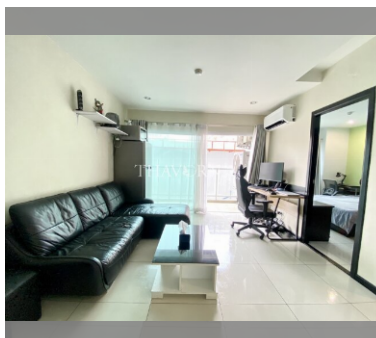

Condo for sale 1 bedroom 36.6 m² in Siam Oriental Elegance 2, Pattaya

฿ 1,750,000

UNIT PARAMETERS:

UID	FS-239999
quota	foreign quota
type	1 bedroom
size	36.6m²
floor	3
view	city view
quality	not chosen
transfer cost	
transfer fee payer	Seller 50/ buyer 50
additional cost	

PROJECT PARAMETERS:

district	Pratumnak
buildings	1
floors	8
built in	2014
maintenance	฿ 17,129/year

FACILITIES:

General information: lowrise, meters to beach: 500, minutes to beach: 10, pets are allowed, covered parking.

Swimming pool: rooftop pool.

Chill zone: garden, rooftop chillout.

Other: CCTV, security, laundry.