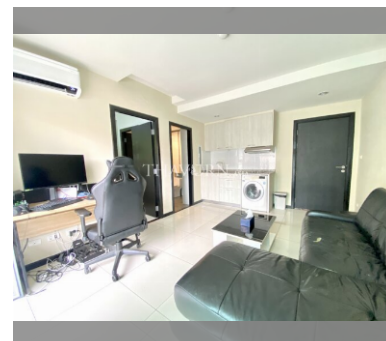

Condo for sale 1 bedroom 36.6 m² in Siam Oriental Elegance 2, Pattaya

฿ 1,750,000

UNIT PARAMETERS:

UID	FS-239999
quota	foreign quota
type	1 bedroom
size	36.6m²
floor	3
view	city view
quality	not chosen
transfer cost	
transfer fee payer	Seller 50/ buyer 50
additional cost	

PROJECT PARAMETERS:

district	Pratumnak
buildings	1
floors	8
built in	2014
maintenance	฿ 17,129/year

FACILITIES:

General information: lowrise, meters to beach: 500, minutes to beach: 10, pets are allowed, covered parking.

Swimming pool: rooftop pool.

Chill zone: garden, rooftop chillout.

Other: CCTV, security, laundry.