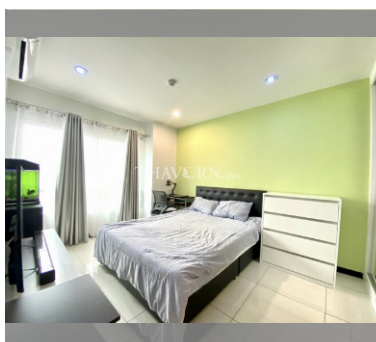

Condo for sale 1 bedroom 36.6 m² in Siam Oriental Elegance 2, Pattaya

฿ 1,750,000

UNIT PARAMETERS:

UID	FS-239999
quota	foreign quota
type	1 bedroom
size	36.6m²
floor	3
view	city view
quality	not chosen
transfer cost	
transfer fee payer	Seller 50/ buyer 50
additional cost	

PROJECT PARAMETERS:

district	Pratumnak
buildings	1
floors	8
built in	2014
maintenance	฿ 17,129/year

FACILITIES:

General information: lowrise, meters to beach: 500, minutes to beach: 10, pets are allowed, covered parking.

Swimming pool: rooftop pool.

Chill zone: garden, rooftop chillout.

Other: CCTV, security, laundry.