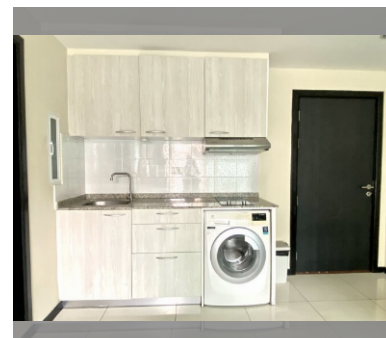

Condo for sale 1 bedroom 36.6 m² in Siam Oriental Elegance 2, Pattaya

฿ 1,750,000

UNIT PARAMETERS:

UID	FS-239999
quota	foreign quota
type	1 bedroom
size	36.6m²
floor	3
view	city view
quality	not chosen
transfer cost	
transfer fee payer	Seller 50/ buyer 50
additional cost	

PROJECT PARAMETERS:

district	Pratumnak
buildings	1
floors	8
built in	2014
maintenance	฿ 17,129/year

FACILITIES:

General information: lowrise, meters to beach: 500, minutes to beach: 10, pets are allowed, covered parking.

Swimming pool: rooftop pool.

Chill zone: garden, rooftop chillout.

Other: CCTV, security, laundry.