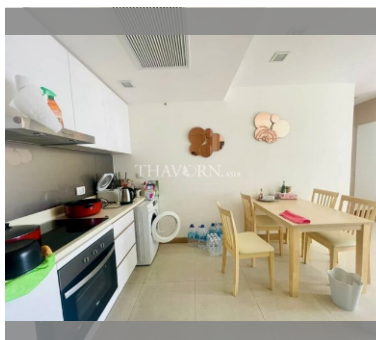

Condo for sale 2 bedroom 72 m² in Lumpini Ville Naklua - Wongamat, Pattaya

฿ 15,780,000

UNIT PARAMETERS:

UID	FS-239990
quota	foreign quota
type	2 bedroom
size	72m²
floor	9
view	sea view
transfer fee payer	50/50

PROJECT PARAMETERS:

district	Wongamat
buildings	3
floors	30
built in	2014
maintenance	฿ 21,600/year

FACILITIES:

General information: highrise, multy-level parking, covered parking.

Swimming pool: swimming pool.

Chill zone: chill zone, garden.

Health zone: gym.

Other: reception, lobby, clubhouse, kids playgarden, CCTV, security, laundry.