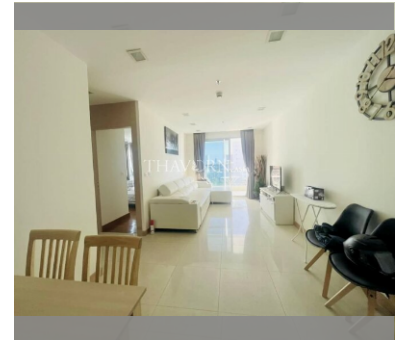

Condo for sale 2 bedroom 72 m<sup>2</sup> in Lumpini Ville Naklua - Wongamat, Pattaya

**฿ 15,780,000**

**UNIT PARAMETERS:**

UID	FS-239990
quota	foreign quota
type	2 bedroom
size	72m <sup>2</sup>
floor	9
view	sea view
transfer cost	
transfer fee payer	50/50
additional cost	

**PROJECT PARAMETERS:**

district	Wongamat
buildings	3
floors	30
built in	2014
maintenance	฿ 21,600/year

**FACILITIES:**

- General information: highrise, multy-level parking, covered parking.
- Swimming pool: swimming pool.
- Chill zone: chill zone, garden.
- Health zone: gym.
- Other: reception, lobby, clubhouse, kids playgarden, CCTV, security, laundry.