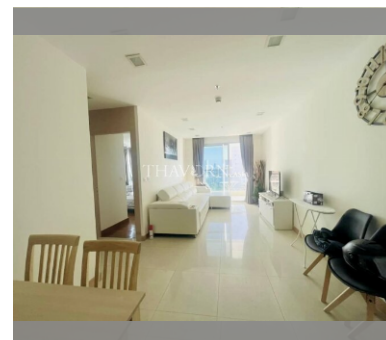

Condo for sale 2 bedroom 72 m² in Lumpini Ville Naklua - Wongamat, Pattaya

฿ 15,780,000

UNIT PARAMETERS:

UID	FS-239990
quota	foreign quota
type	2 bedroom
size	72m²
floor	9
view	sea view
transfer fee payer	50/50

PROJECT PARAMETERS:

district	Wongamat
buildings	3
floors	30
built in	2014
maintenance	฿ 21,600/year

FACILITIES:

General information: highrise, multy-level parking, covered parking.

Swimming pool: swimming pool.

Chill zone: chill zone, garden.

Health zone: gym.

Other: reception, lobby, clubhouse, kids playgarden, CCTV, security, laundry.