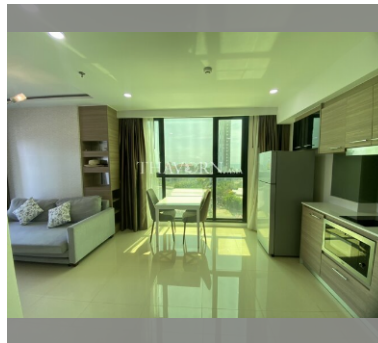

Discover your dream home in the heart of Pattaya! Presenting a charming 1-bedroom flat in the prestigious Dusit Grand Condo View, located in the vibrant Jomtien district. This fully furnished gem offers 45 square meters of modern living space, thoughtfully designed for comfort and style. Perched on the 6th floor of a 36-story building, this cozy abode provides stunning views and a serene atmosphere. Priced at just ฿3,650,000, it's an incredible opportunity for foreign buyers to own a slice of paradise in one of Pattaya's most sought-after residences. Don't miss out on this fantastic chance to enjoy luxury living in Dusit Grand Condo View. Embrace the vibrant lifestyle of Jomtien, with its beautiful beaches, bustling markets, and endless ...

฿ 3,650,000

UNIT PARAMETERS:

UID	FS-239971
quota	foreign quota
type	1 bedroom
size	45m²
floor	6
view	sea view
quality	excellent
equipment	furniture, household appliances, kitchen appliances
online viewing	on
transfer cost	
transfer fee payer	50/50
additional cost	
exclusive	on

PROJECT PARAMETERS:

district	Jomtien
buildings	1
floors	36
built in	2014
maintenance	฿ 21,600/year

FACILITIES:

General information: highrise, meters to beach: 300, underground parking, open parking.

Swimming pool: swimming pool, kids pool, waterfall, jacuzzi.

Health zone: gym.

Other: reception, CCTV, security, minimart, laundry.