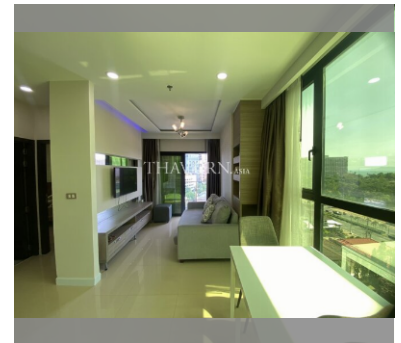

## Condo for sale 1 bedroom 45 m<sup>2</sup> in Dusit Grand Condo View, Pattaya

Discover your dream home in the heart of Pattaya! Presenting a charming 1-bedroom flat in the prestigious Dusit Grand Condo View, located in the vibrant Jomtien district. This fully furnished gem offers 45 square meters of modern living space, thoughtfully designed for comfort and style. Perched on the 6th floor of a 36-story building, this cozy abode provides stunning views and a serene atmosphere. Priced at just ฿3,650,000, it's an incredible opportunity for foreign buyers to own a slice of paradise in one of Pattaya's most sought-after residences. Don't miss out on this fantastic chance to enjoy luxury living in Dusit Grand Condo View. Embrace the vibrant lifestyle of Jomtien, with its beautiful beaches, bustling markets, and endless ...

#### UNIT PARAMETERS:

UID	FS-239971
quota	foreign quota
type	1 bedroom
size	45m <sup>2</sup>
floor	6
view	sea view
quality	excellent
equipment	furniture, household appliances, kitchen appliances
online viewing	on
transfer cost	
transfer fee payer	50/50
additional cost	
exclusive	on

#### FACILITIES:

**General information:** highrise, meters to beach: 300, underground parking, open parking.

**Swimming pool:** swimming pool, kids pool, waterfall, jacuzzi.

**Health zone:** gym.

**Other:** reception, CCTV, security, minimart, laundry.