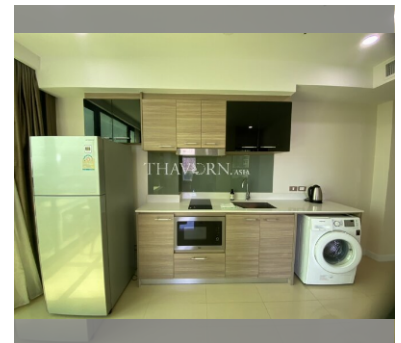

Discover your dream home in the heart of Pattaya! Presenting a charming 1-bedroom flat in the prestigious Dusit Grand Condo View, located in the vibrant Jomtien district. This fully furnished gem offers 45 square meters of modern living space, thoughtfully designed for comfort and style. Perched on the 6th floor of a 36-story building, this cozy abode provides stunning views and a serene atmosphere. Priced at just ฿3,650,000, it's an incredible opportunity for foreign buyers to own a slice of paradise in one of Pattaya's most sought-after residences. Don't miss out on this fantastic chance to enjoy luxury living in Dusit Grand Condo View. Embrace the vibrant lifestyle of Jomtien, with its beautiful beaches, bustling markets, and endless ...

฿ 3,650,000

UNIT PARAMETERS:

UID	FS-239971
quota	foreign quota
type	1 bedroom
size	45m²
floor	6
view	sea view
quality	excellent
equipment	furniture, household appliances, kitchen appliances
online viewing	on
transfer cost	
transfer fee payer	50/50
additional cost	
exclusive	on

PROJECT PARAMETERS:

district	Jomtien
buildings	1
floors	36
built in	2014
maintenance	฿ 21,600/year

FACILITIES:

General information: highrise, meters to beach: 300, underground parking, open parking.

Swimming pool: swimming pool, kids pool, waterfall, jacuzzi.

Health zone: gym.

Other: reception, CCTV, security, minimart, laundry.