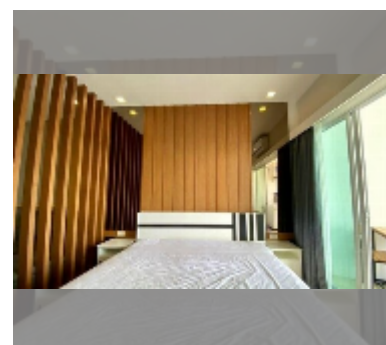

Condo for sale studio 48 m² in View Talay 8, Pattaya

฿ 3,500,000

UNIT PARAMETERS:

UID	FS-239931
quota	foreign quota
type	studio
size	48m²
floor	20
view	sea view

PROJECT PARAMETERS:

district	Jomtien
buildings	1
floors	30
built in	2010

FACILITIES:

General information: highrise, covered parking.

Swimming pool: swimming pool.

Chill zone: garden.

Health zone: gym.

Other: kids playgarden, CCTV, security.