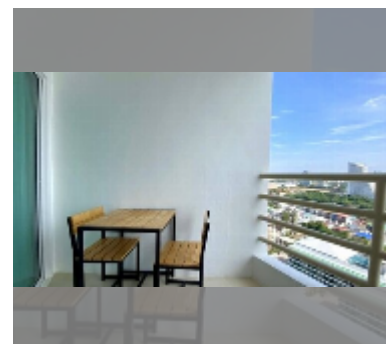

Condo for sale studio 48 m² in View Talay 8, Pattaya

฿ 3,500,000

UNIT PARAMETERS:

UID	FS-239931
quota	foreign quota
type	studio
size	48m²
floor	20
view	sea view

PROJECT PARAMETERS:

district	Jomtien
buildings	1
floors	30
built in	2010

FACILITIES:

General information: highrise, covered parking.

Swimming pool: swimming pool.

Chill zone: garden.

Health zone: gym.

Other: kids playgarden, CCTV, security.