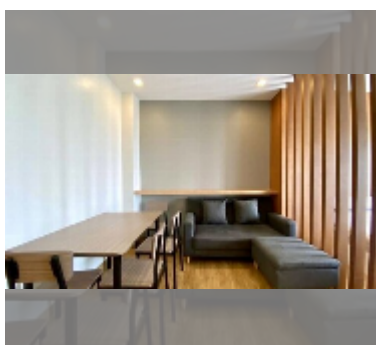

Condo for sale studio 48 m² in View Talay 8, Pattaya

฿ 3,500,000

UNIT PARAMETERS:

UID	FS-239931
quota	foreign quota
type	studio
size	48m²
floor	20
view	sea view

PROJECT PARAMETERS:

district	Jomtien
buildings	1
floors	30
built in	2010

FACILITIES:

General information: highrise, covered parking.

Swimming pool: swimming pool.

Chill zone: garden.

Health zone: gym.

Other: kids playgarden, CCTV, security.