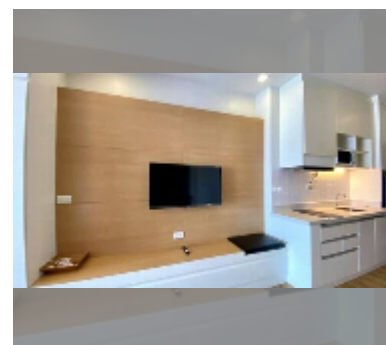

Condo for sale studio 48 m² in View Talay 8, Pattaya

฿ 3,500,000

UNIT PARAMETERS:

UID	FS-239931
quota	foreign quota
type	studio
size	48m²
floor	20
view	sea view

PROJECT PARAMETERS:

district	Jomtien
buildings	1
floors	30
built in	2010

FACILITIES:

General information: highrise, covered parking.

Swimming pool: swimming pool.

Chill zone: garden.

Health zone: gym.

Other: kids playgarden, CCTV, security.