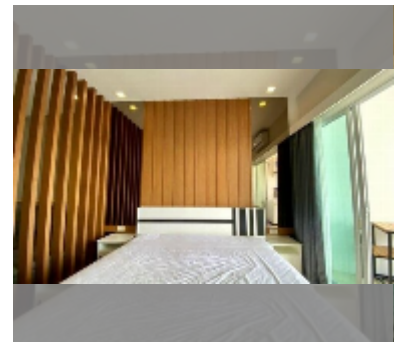

Condo for sale studio 48 m² in View Talay 8, Pattaya

฿ 3,500,000

UNIT PARAMETERS:

UID	FS-239931
quota	foreign quota
type	studio
size	48m²
floor	20
view	sea view

PROJECT PARAMETERS:

district	Jomtien
buildings	1
floors	30
built in	2010

FACILITIES:

General information: highrise, covered parking.

Swimming pool: swimming pool.

Chill zone: garden.

Health zone: gym.

Other: kids playgarden, CCTV, security.