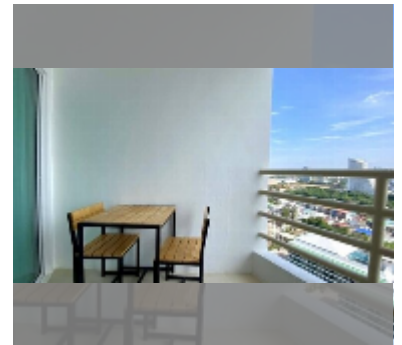

Condo for sale studio 48 m² in View Talay 8, Pattaya

฿ 3,500,000

UNIT PARAMETERS:

UID	FS-239931
quota	foreign quota
type	studio
size	48m²
floor	20
view	sea view

PROJECT PARAMETERS:

district	Jomtien
buildings	1
floors	30
built in	2010

FACILITIES:

General information: highrise, covered parking.

Swimming pool: swimming pool.

Chill zone: garden.

Health zone: gym.

Other: kids playgarden, CCTV, security.