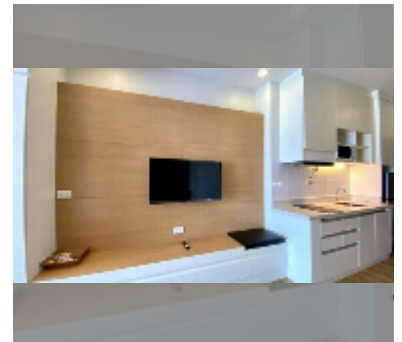

Condo for sale studio 48 m² in View Talay 8, Pattaya

฿ 3,500,000

UNIT PARAMETERS:

UID	FS-239931
quota	foreign quota
type	studio
size	48m²
floor	20
view	sea view

PROJECT PARAMETERS:

district	Jomtien
buildings	1
floors	30
built in	2010

FACILITIES:

General information: highrise, covered parking.

Swimming pool: swimming pool.

Chill zone: garden.

Health zone: gym.

Other: kids playgarden, CCTV, security.