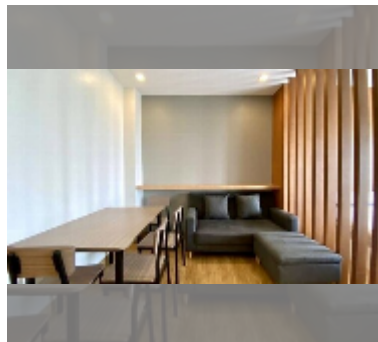

Condo for sale studio 48 m² in View Talay 8, Pattaya

฿ 3,500,000

UNIT PARAMETERS:

UID	FS-239931
quota	foreign quota
type	studio
size	48m²
floor	20
view	sea view

PROJECT PARAMETERS:

district	Jomtien
buildings	1
floors	30
built in	2010

FACILITIES:

General information: highrise, covered parking.

Swimming pool: swimming pool.

Chill zone: garden.

Health zone: gym.

Other: kids playgarden, CCTV, security.