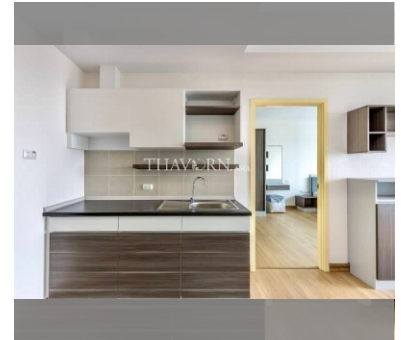

Condo for sale 1 bedroom 45 m² in Supalai Mare, Pattaya

฿ 2,840,000

UNIT PARAMETERS:

UID	FS-239880
quota	foreign quota
type	1 bedroom
size	45m²
floor	29
view	sea view
transfer fee payer	50/50

PROJECT PARAMETERS:

district	Theprasit
buildings	1
floors	35
built in	2016
maintenance	฿ 16,200/year

FACILITIES:

General information: highrise, meters to beach: 600, minutes to beach: 8, open parking, multy-level parking, covered parking.

Swimming pool: swimming pool, kids pool, waterfall.

Chill zone: chill zone, garden.

Health zone: gym.

Other: lobby, CCTV, security, laundry.