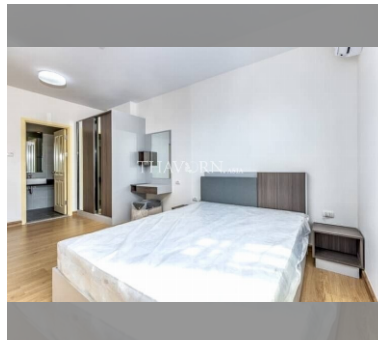

Condo for sale 1 bedroom 45 m² in Supalai Mare, Pattaya

฿ 2,840,000

UNIT PARAMETERS:

UID	FS-239880
quota	foreign quota
type	1 bedroom
size	45m²
floor	29
view	sea view
transfer fee payer	50/50

PROJECT PARAMETERS:

district	Theprasit
buildings	1
floors	35
built in	2016
maintenance	฿ 16,200/year

FACILITIES:

General information: highrise, meters to beach: 600, minutes to beach: 8, open parking, multy-level parking, covered parking.

Swimming pool: swimming pool, kids pool, waterfall.

Chill zone: chill zone, garden.

Health zone: gym.

Other: lobby, CCTV, security, laundry.