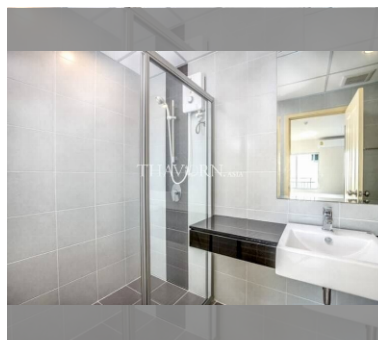

Condo for sale 1 bedroom 45 m² in Supalai Mare, Pattaya

฿ 2,840,000

UNIT PARAMETERS:

UID	FS-239880
quota	foreign quota
type	1 bedroom
size	45m²
floor	29
view	sea view
transfer fee payer	50/50

PROJECT PARAMETERS:

district	Theprasit
buildings	1
floors	35
built in	2016
maintenance	฿ 16,200/year

FACILITIES:

General information: highrise, meters to beach: 600, minutes to beach: 8, open parking, multy-level parking, covered parking.

Swimming pool: swimming pool, kids pool, waterfall.

Chill zone: chill zone, garden.

Health zone: gym.

Other: lobby, CCTV, security, laundry.