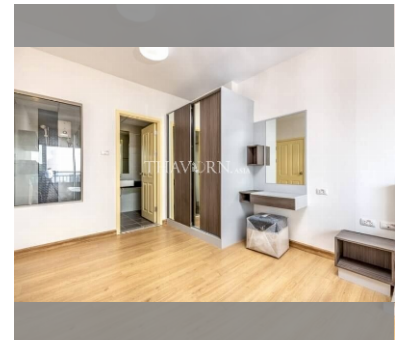

Condo for sale 1 bedroom 45 m² in Supalai Mare, Pattaya

฿ 2,840,000

UNIT PARAMETERS:

UID	FS-239880
quota	foreign quota
type	1 bedroom
size	45m²
floor	29
view	sea view
transfer fee payer	50/50

PROJECT PARAMETERS:

district	Theprasit
buildings	1
floors	35
built in	2016
maintenance	฿ 16,200/year

FACILITIES:

General information: highrise, meters to beach: 600, minutes to beach: 8, open parking, multy-level parking, covered parking.

Swimming pool: swimming pool, kids pool, waterfall.

Chill zone: chill zone, garden.

Health zone: gym.

Other: lobby, CCTV, security, laundry.