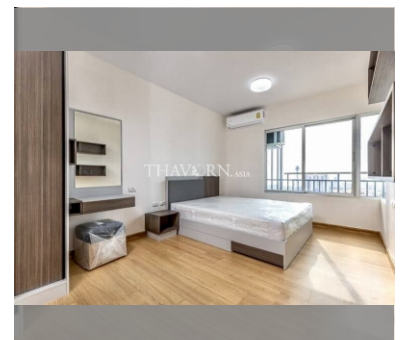

Condo for sale 1 bedroom 45 m² in Supalai Mare, Pattaya

฿ 2,840,000

UNIT PARAMETERS:

UID	FS-239880
quota	foreign quota
type	1 bedroom
size	45m²
floor	29
view	sea view
transfer fee payer	50/50

PROJECT PARAMETERS:

district	Theprasit
buildings	1
floors	35
built in	2016
maintenance	฿ 16,200/year

FACILITIES:

General information: highrise, meters to beach: 600, minutes to beach: 8, open parking, multy-level parking, covered parking.

Swimming pool: swimming pool, kids pool, waterfall.

Chill zone: chill zone, garden.

Health zone: gym.

Other: lobby, CCTV, security, laundry.