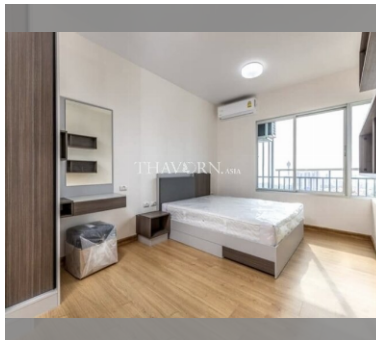

Condo for sale 1 bedroom 45 m² in Supalai Mare, Pattaya

฿ 2,740,000

UNIT PARAMETERS:

UID	FS-239878
quota	foreign quota
type	1 bedroom
size	45m²
floor	19
view	city view
quality	not chosen
transfer fee payer	Seller 50/ Buyer 50

PROJECT PARAMETERS:

district	Theprasit
buildings	1
floors	35
built in	2016
maintenance	฿ 16,200/year

FACILITIES:

General information: highrise, meters to beach: 600, minutes to beach: 8, open parking, multy-level parking, covered parking.

Swimming pool: swimming pool, kids pool, waterfall.

Chill zone: chill zone, garden.

Health zone: gym.

Other: lobby, CCTV, security, laundry.