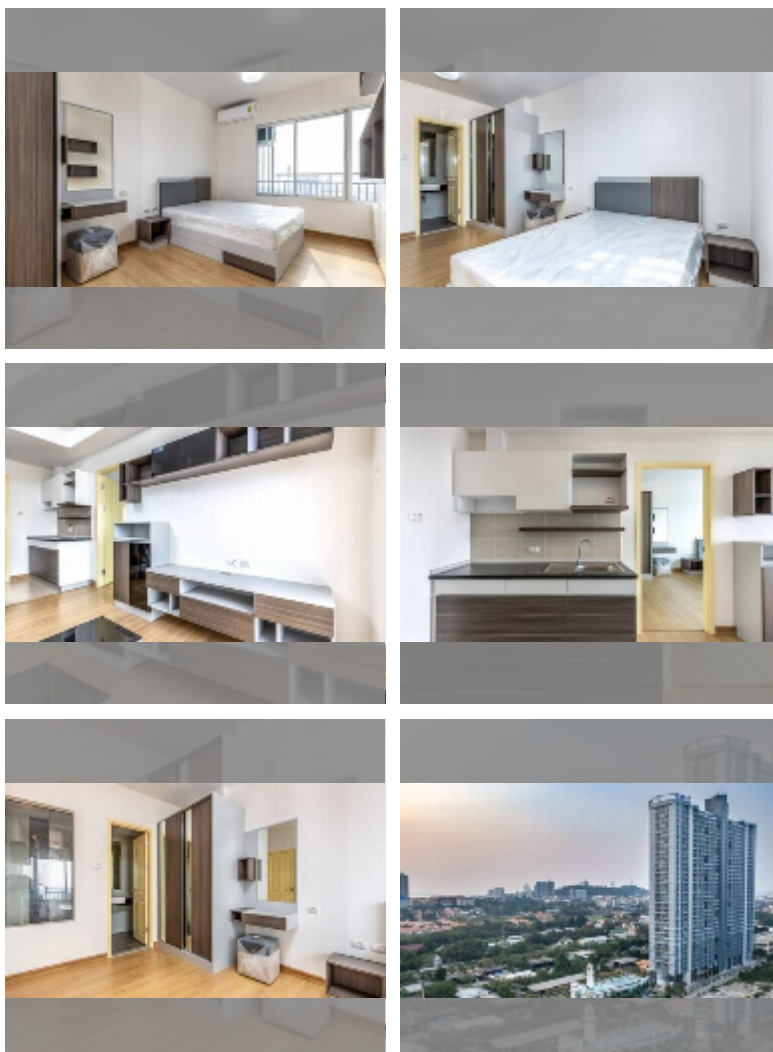

Condo for sale 1 bedroom 45 m² in Supalai Mare, Pattaya

฿ 2,450,000

UNIT PARAMETERS:

UID	FS-239878
quota	foreign quota
type	1 bedroom
size	45m²
floor	19
view	city view

PROJECT PARAMETERS:

district	Thepprasit
buildings	1
floors	35
built in	2016
maintenance	฿ 16,200/year

FACILITIES:

General information: highrise, meters to beach: 600, minutes to beach: 8, open parking, multy-level parking, covered parking.

Swimming pool: swimming pool, kids pool, waterfall.

Chill zone: chill zone, garden.

Health zone: gym.

Other: lobby, CCTV, security, laundry.