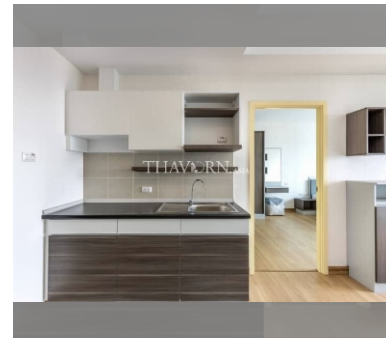

Condo for sale 1 bedroom 45 m² in Supalai Mare, Pattaya

฿ 2,690,000

UNIT PARAMETERS:

UID	FS-239878
quota	foreign quota
type	1 bedroom
size	45m²
floor	19
view	city view
quality	not chosen
transfer fee payer	50/50

PROJECT PARAMETERS:

district	Theprasit
buildings	1
floors	35
built in	2016
maintenance	฿ 16,200/year

FACILITIES:

General information: highrise, meters to beach: 600, minutes to beach: 8, open parking, multy-level parking, covered parking.

Swimming pool: swimming pool, kids pool, waterfall.

Chill zone: chill zone, garden.

Health zone: gym.

Other: lobby, CCTV, security, laundry.