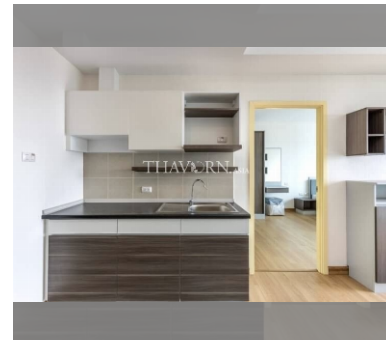

Condo for sale 1 bedroom 45 m² in Supalai Mare, Pattaya

฿ 2,740,000

UNIT PARAMETERS:

UID	FS-239878
quota	foreign quota
type	1 bedroom
size	45m²
floor	19
view	city view
quality	not chosen
transfer fee payer	Seller 50/ Buyer 50

PROJECT PARAMETERS:

district	Theprasit
buildings	1
floors	35
built in	2016
maintenance	฿ 16,200/year

FACILITIES:

General information: highrise, meters to beach: 600, minutes to beach: 8, open parking, multy-level parking, covered parking.

Swimming pool: swimming pool, kids pool, waterfall.

Chill zone: chill zone, garden.

Health zone: gym.

Other: lobby, CCTV, security, laundry.