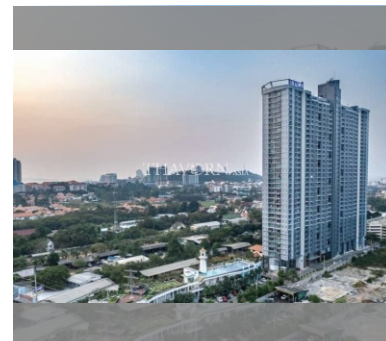

Condo for sale 1 bedroom 45 m² in Supalai Mare, Pattaya

฿ 2,740,000

UNIT PARAMETERS:

UID	FS-239878
quota	foreign quota
type	1 bedroom
size	45m²
floor	19
view	city view
quality	not chosen
transfer fee payer	Seller 50/ Buyer 50

PROJECT PARAMETERS:

district	Theprasit
buildings	1
floors	35
built in	2016
maintenance	฿ 16,200/year

FACILITIES:

General information: highrise, meters to beach: 600, minutes to beach: 8, open parking, multy-level parking, covered parking.

Swimming pool: swimming pool, kids pool, waterfall.

Chill zone: chill zone, garden.

Health zone: gym.

Other: lobby, CCTV, security, laundry.