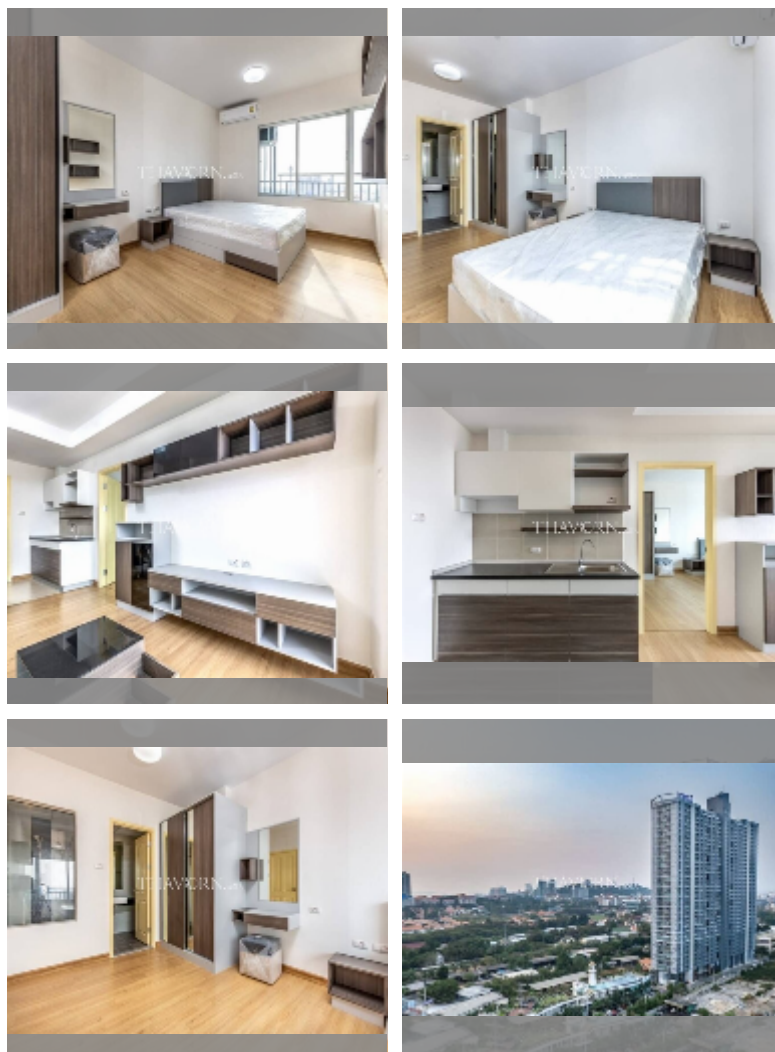

Condo for sale 1 bedroom 45 m² in Supalai Mare, Pattaya

฿ 2,690,000

UNIT PARAMETERS:

UID	FS-239878
quota	foreign quota
type	1 bedroom
size	45m²
floor	19
view	city view

PROJECT PARAMETERS:

district	Thepprasit
buildings	1
floors	35
built in	2016
maintenance	฿ 16,200/year

FACILITIES:

General information: highrise, meters to beach: 600, minutes to beach: 8, open parking, multy-level parking, covered parking.

Swimming pool: swimming pool, kids pool, waterfall.

Chill zone: chill zone, garden.

Health zone: gym.

Other: lobby, CCTV, security, laundry.