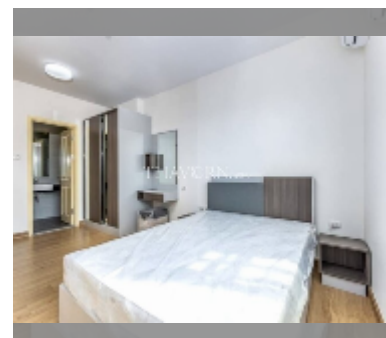

Condo for sale 1 bedroom 45 m² in Supalai Mare, Pattaya

฿ 2,690,000

UNIT PARAMETERS:

UID	FS-239878
quota	foreign quota
type	1 bedroom
size	45m²
floor	19
view	city view

PROJECT PARAMETERS:

district	Thepprasit
buildings	1
floors	35
built in	2016
maintenance	฿ 16,200/year

FACILITIES:

General information: highrise, meters to beach: 600, minutes to beach: 8, open parking, multy-level parking, covered parking.

Swimming pool: swimming pool, kids pool, waterfall.

Chill zone: chill zone, garden.

Health zone: gym.

Other: lobby, CCTV, security, laundry.