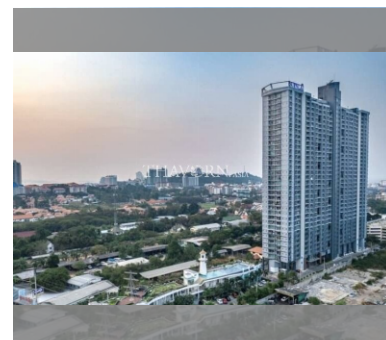

Condo for sale 1 bedroom 45 m² in Supalai Mare, Pattaya

฿ 2,690,000

UNIT PARAMETERS:

UID	FS-239878
quota	foreign quota
type	1 bedroom
size	45m²
floor	19
view	city view
quality	not chosen
transfer fee payer	50/50

PROJECT PARAMETERS:

district	Theprasit
buildings	1
floors	35
built in	2016
maintenance	฿ 16,200/year

FACILITIES:

General information: highrise, meters to beach: 600, minutes to beach: 8, open parking, multy-level parking, covered parking.

Swimming pool: swimming pool, kids pool, waterfall.

Chill zone: chill zone, garden.

Health zone: gym.

Other: lobby, CCTV, security, laundry.