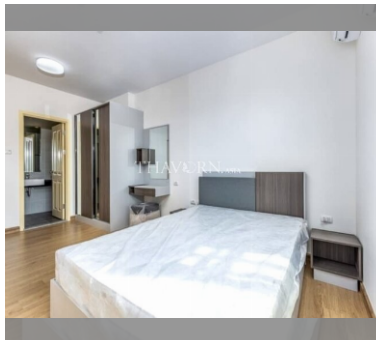

Condo for sale 1 bedroom 45 m² in Supalai Mare, Pattaya

฿ 2,740,000

UNIT PARAMETERS:

UID	FS-239878
quota	foreign quota
type	1 bedroom
size	45m²
floor	19
view	city view
quality	not chosen
transfer fee payer	Seller 50/ Buyer 50

PROJECT PARAMETERS:

district	Theprasit
buildings	1
floors	35
built in	2016
maintenance	฿ 16,200/year

FACILITIES:

General information: highrise, meters to beach: 600, minutes to beach: 8, open parking, multy-level parking, covered parking.

Swimming pool: swimming pool, kids pool, waterfall.

Chill zone: chill zone, garden.

Health zone: gym.

Other: lobby, CCTV, security, laundry.