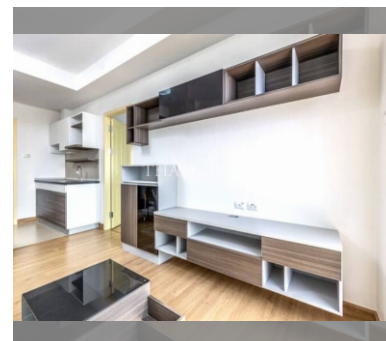

Condo for sale 1 bedroom 45 m² in Supalai Mare, Pattaya

฿ 2,690,000

UNIT PARAMETERS:

UID	FS-239878
quota	foreign quota
type	1 bedroom
size	45m²
floor	19
view	city view
quality	not chosen
transfer fee payer	50/50

PROJECT PARAMETERS:

district	Theprasit
buildings	1
floors	35
built in	2016
maintenance	฿ 16,200/year

FACILITIES:

General information: highrise, meters to beach: 600, minutes to beach: 8, open parking, multy-level parking, covered parking.

Swimming pool: swimming pool, kids pool, waterfall.

Chill zone: chill zone, garden.

Health zone: gym.

Other: lobby, CCTV, security, laundry.