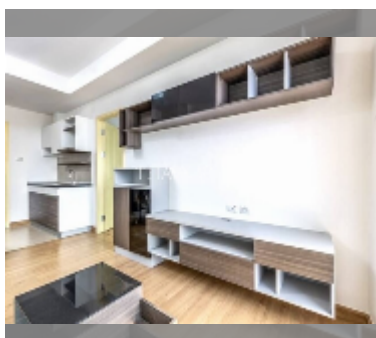

Condo for sale 1 bedroom 45 m² in Supalai Mare, Pattaya

฿ 2,690,000

UNIT PARAMETERS:

UID	FS-239878
quota	foreign quota
type	1 bedroom
size	45m²
floor	19
view	city view

PROJECT PARAMETERS:

district	Thepprasit
buildings	1
floors	35
built in	2016
maintenance	฿ 16,200/year

FACILITIES:

General information: highrise, meters to beach: 600, minutes to beach: 8, open parking, multy-level parking, covered parking.

Swimming pool: swimming pool, kids pool, waterfall.

Chill zone: chill zone, garden.

Health zone: gym.

Other: lobby, CCTV, security, laundry.