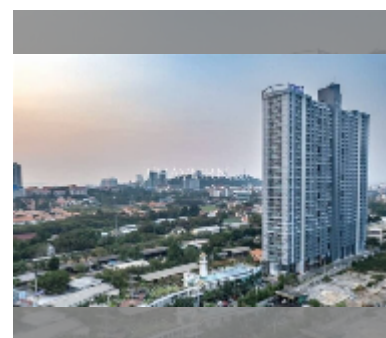

Condo for sale 1 bedroom 45 m² in Supalai Mare, Pattaya

฿ 2,690,000

UNIT PARAMETERS:

UID	FS-239878
quota	foreign quota
type	1 bedroom
size	45m²
floor	19
view	city view

PROJECT PARAMETERS:

district	Thepprasit
buildings	1
floors	35
built in	2016
maintenance	฿ 16,200/year

FACILITIES:

General information: highrise, meters to beach: 600, minutes to beach: 8, open parking, multy-level parking, covered parking.

Swimming pool: swimming pool, kids pool, waterfall.

Chill zone: chill zone, garden.

Health zone: gym.

Other: lobby, CCTV, security, laundry.