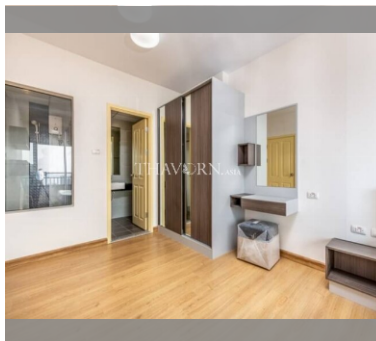

Condo for sale 1 bedroom 45 m² in Supalai Mare, Pattaya

฿ 2,740,000

UNIT PARAMETERS:

UID	FS-239878
quota	foreign quota
type	1 bedroom
size	45m²
floor	19
view	city view
quality	not chosen
transfer fee payer	Seller 50/ Buyer 50

PROJECT PARAMETERS:

district	Theprasit
buildings	1
floors	35
built in	2016
maintenance	฿ 16,200/year

FACILITIES:

General information: highrise, meters to beach: 600, minutes to beach: 8, open parking, multy-level parking, covered parking.

Swimming pool: swimming pool, kids pool, waterfall.

Chill zone: chill zone, garden.

Health zone: gym.

Other: lobby, CCTV, security, laundry.