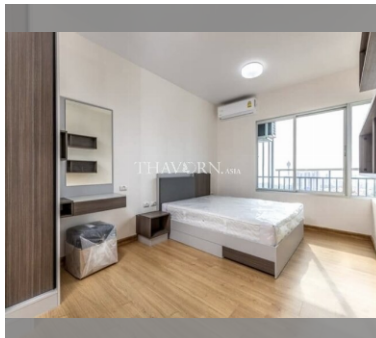

Condo for sale 1 bedroom 45 m² in Supalai Mare, Pattaya

฿ 2,690,000

UNIT PARAMETERS:

UID	FS-239878
quota	foreign quota
type	1 bedroom
size	45m²
floor	19
view	city view
quality	not chosen
transfer fee payer	50/50

PROJECT PARAMETERS:

district	Theprasit
buildings	1
floors	35
built in	2016
maintenance	฿ 16,200/year

FACILITIES:

General information: highrise, meters to beach: 600, minutes to beach: 8, open parking, multy-level parking, covered parking.

Swimming pool: swimming pool, kids pool, waterfall.

Chill zone: chill zone, garden.

Health zone: gym.

Other: lobby, CCTV, security, laundry.