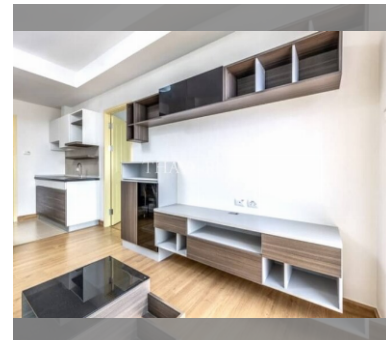

Condo for sale 1 bedroom 45 m² in Supalai Mare, Pattaya

฿ 2,740,000

UNIT PARAMETERS:

UID	FS-239878
quota	foreign quota
type	1 bedroom
size	45m²
floor	19
view	city view
quality	not chosen
transfer fee payer	Seller 50/ Buyer 50

PROJECT PARAMETERS:

district	Theprasit
buildings	1
floors	35
built in	2016
maintenance	฿ 16,200/year

FACILITIES:

General information: highrise, meters to beach: 600, minutes to beach: 8, open parking, multy-level parking, covered parking.

Swimming pool: swimming pool, kids pool, waterfall.

Chill zone: chill zone, garden.

Health zone: gym.

Other: lobby, CCTV, security, laundry.