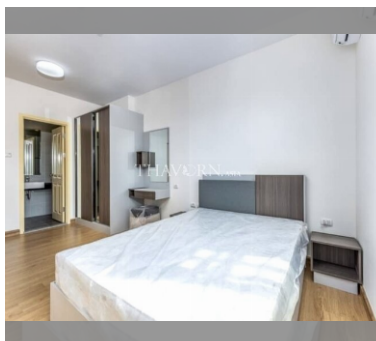

Condo for sale 1 bedroom 45 m² in Supalai Mare, Pattaya

฿ 2,690,000

UNIT PARAMETERS:

UID	FS-239878
quota	foreign quota
type	1 bedroom
size	45m²
floor	19
view	city view
quality	not chosen
transfer fee payer	50/50

PROJECT PARAMETERS:

district	Theprasit
buildings	1
floors	35
built in	2016
maintenance	฿ 16,200/year

FACILITIES:

General information: highrise, meters to beach: 600, minutes to beach: 8, open parking, multy-level parking, covered parking.

Swimming pool: swimming pool, kids pool, waterfall.

Chill zone: chill zone, garden.

Health zone: gym.

Other: lobby, CCTV, security, laundry.