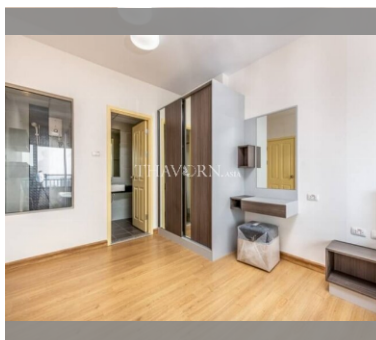

Condo for sale 1 bedroom 45 m² in Supalai Mare, Pattaya

฿ 2,690,000

UNIT PARAMETERS:

UID	FS-239878
quota	foreign quota
type	1 bedroom
size	45m²
floor	19
view	city view
quality	not chosen
transfer fee payer	50/50

PROJECT PARAMETERS:

district	Theprasit
buildings	1
floors	35
built in	2016
maintenance	฿ 16,200/year

FACILITIES:

General information: highrise, meters to beach: 600, minutes to beach: 8, open parking, multy-level parking, covered parking.

Swimming pool: swimming pool, kids pool, waterfall.

Chill zone: chill zone, garden.

Health zone: gym.

Other: lobby, CCTV, security, laundry.