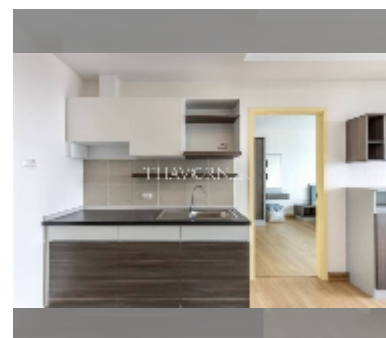

Condo for sale 1 bedroom 45 m² in Supalai Mare, Pattaya

฿ 2,690,000

UNIT PARAMETERS:

UID	FS-239878
quota	foreign quota
type	1 bedroom
size	45m²
floor	19
view	city view

PROJECT PARAMETERS:

district	Thepprasit
buildings	1
floors	35
built in	2016
maintenance	฿ 16,200/year

FACILITIES:

General information: highrise, meters to beach: 600, minutes to beach: 8, open parking, multy-level parking, covered parking.

Swimming pool: swimming pool, kids pool, waterfall.

Chill zone: chill zone, garden.

Health zone: gym.

Other: lobby, CCTV, security, laundry.