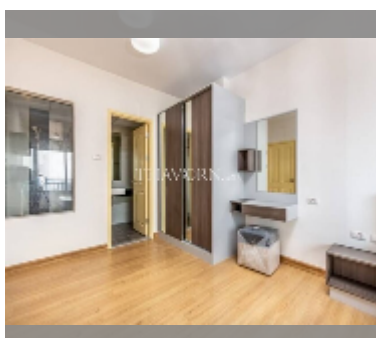

Condo for sale 1 bedroom 45 m² in Supalai Mare, Pattaya

฿ 2,690,000

UNIT PARAMETERS:

UID	FS-239878
quota	foreign quota
type	1 bedroom
size	45m²
floor	19
view	city view

PROJECT PARAMETERS:

district	Thepprasit
buildings	1
floors	35
built in	2016
maintenance	฿ 16,200/year

FACILITIES:

General information: highrise, meters to beach: 600, minutes to beach: 8, open parking, multy-level parking, covered parking.

Swimming pool: swimming pool, kids pool, waterfall.

Chill zone: chill zone, garden.

Health zone: gym.

Other: lobby, CCTV, security, laundry.