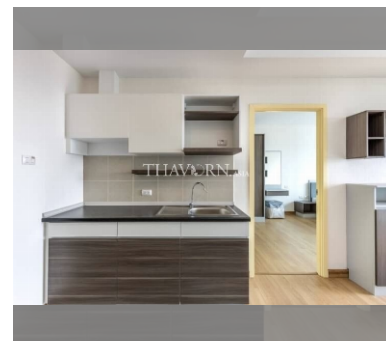

Condo for sale 1 bedroom 45 m² in Supalai Mare, Pattaya

฿ 2,690,000

UNIT PARAMETERS:

UID	FS-239877
quota	foreign quota
type	1 bedroom
size	45m²
floor	23
view	city view
quality	not chosen
transfer fee payer	50/50

PROJECT PARAMETERS:

district	Theprasit
buildings	1
floors	35
built in	2016
maintenance	฿ 16,200/year

FACILITIES:

General information: highrise, meters to beach: 600, minutes to beach: 8, open parking, multy-level parking, covered parking.

Swimming pool: swimming pool, kids pool, waterfall.

Chill zone: chill zone, garden.

Health zone: gym.

Other: lobby, CCTV, security, laundry.