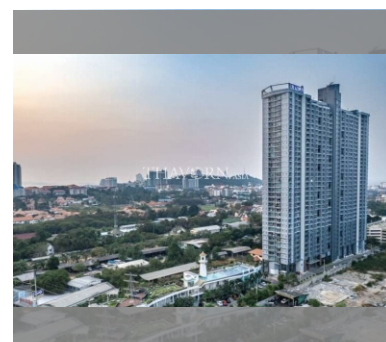

Condo for sale 1 bedroom 45 m² in Supalai Mare, Pattaya

฿ 2,690,000

UNIT PARAMETERS:

UID	FS-239877
quota	foreign quota
type	1 bedroom
size	45m²
floor	23
view	city view
quality	not chosen
transfer fee payer	50/50

PROJECT PARAMETERS:

district	Theprasit
buildings	1
floors	35
built in	2016
maintenance	฿ 16,200/year

FACILITIES:

General information: highrise, meters to beach: 600, minutes to beach: 8, open parking, multy-level parking, covered parking.

Swimming pool: swimming pool, kids pool, waterfall.

Chill zone: chill zone, garden.

Health zone: gym.

Other: lobby, CCTV, security, laundry.