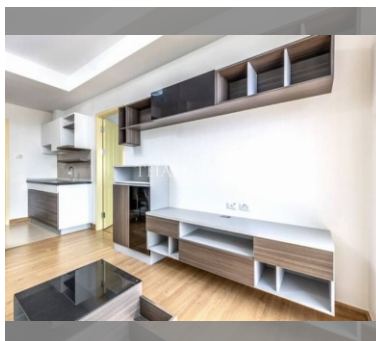

Condo for sale 1 bedroom 45 m² in Supalai Mare, Pattaya

฿ 2,690,000

UNIT PARAMETERS:

UID	FS-239877
quota	foreign quota
type	1 bedroom
size	45m²
floor	23
view	city view
quality	not chosen
transfer fee payer	50/50

PROJECT PARAMETERS:

district	Theprasit
buildings	1
floors	35
built in	2016
maintenance	฿ 16,200/year

FACILITIES:

General information: highrise, meters to beach: 600, minutes to beach: 8, open parking, multy-level parking, covered parking.

Swimming pool: swimming pool, kids pool, waterfall.

Chill zone: chill zone, garden.

Health zone: gym.

Other: lobby, CCTV, security, laundry.