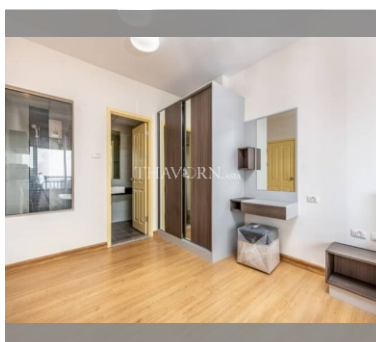

Condo for sale 1 bedroom 45 m² in Supalai Mare, Pattaya

฿ 2,690,000

UNIT PARAMETERS:

UID	FS-239877
quota	foreign quota
type	1 bedroom
size	45m²
floor	23
view	city view
quality	not chosen
transfer fee payer	50/50

PROJECT PARAMETERS:

district	Theprasit
buildings	1
floors	35
built in	2016
maintenance	฿ 16,200/year

FACILITIES:

General information: highrise, meters to beach: 600, minutes to beach: 8, open parking, multy-level parking, covered parking.

Swimming pool: swimming pool, kids pool, waterfall.

Chill zone: chill zone, garden.

Health zone: gym.

Other: lobby, CCTV, security, laundry.