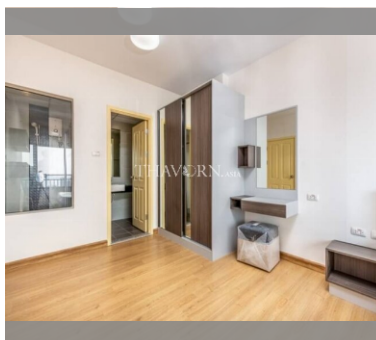

Condo for sale 1 bedroom 45 m² in Supalai Mare, Pattaya

฿ 2,740,000

UNIT PARAMETERS:

UID	FS-239877
quota	foreign quota
type	1 bedroom
size	45m²
floor	23
view	city view
quality	not chosen
transfer fee payer	50/50

PROJECT PARAMETERS:

district	Theprasit
buildings	1
floors	35
built in	2016
maintenance	฿ 16,200/year

FACILITIES:

General information: highrise, meters to beach: 600, minutes to beach: 8, open parking, multy-level parking, covered parking.

Swimming pool: swimming pool, kids pool, waterfall.

Chill zone: chill zone, garden.

Health zone: gym.

Other: lobby, CCTV, security, laundry.