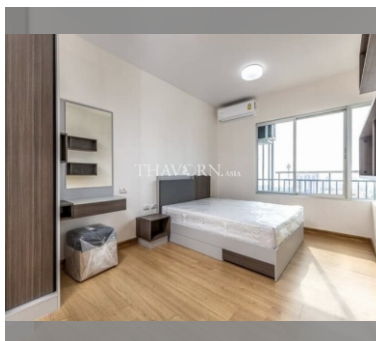

Condo for sale 1 bedroom 45 m² in Supalai Mare, Pattaya

฿ 2,740,000

UNIT PARAMETERS:

UID	FS-239877
quota	foreign quota
type	1 bedroom
size	45m²
floor	23
view	city view
quality	not chosen
transfer fee payer	50/50

PROJECT PARAMETERS:

district	Theprasit
buildings	1
floors	35
built in	2016
maintenance	฿ 16,200/year

FACILITIES:

General information: highrise, meters to beach: 600, minutes to beach: 8, open parking, multy-level parking, covered parking.

Swimming pool: swimming pool, kids pool, waterfall.

Chill zone: chill zone, garden.

Health zone: gym.

Other: lobby, CCTV, security, laundry.