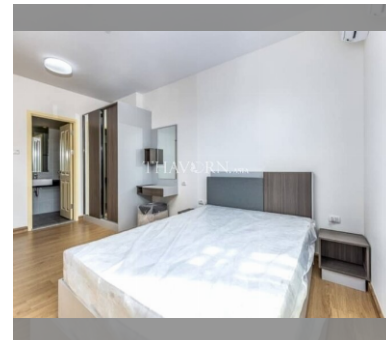

Condo for sale 1 bedroom 45 m² in Supalai Mare, Pattaya

฿ 2,690,000

UNIT PARAMETERS:

UID	FS-239877
quota	foreign quota
type	1 bedroom
size	45m²
floor	23
view	city view
quality	not chosen
transfer fee payer	50/50

PROJECT PARAMETERS:

district	Theprasit
buildings	1
floors	35
built in	2016
maintenance	฿ 16,200/year

FACILITIES:

General information: highrise, meters to beach: 600, minutes to beach: 8, open parking, multy-level parking, covered parking.

Swimming pool: swimming pool, kids pool, waterfall.

Chill zone: chill zone, garden.

Health zone: gym.

Other: lobby, CCTV, security, laundry.