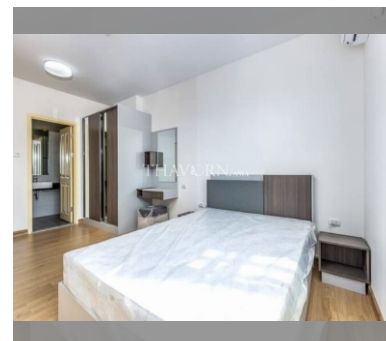

Condo for sale 1 bedroom 45 m² in Supalai Mare, Pattaya

฿ 2,740,000

UNIT PARAMETERS:

UID	FS-239877
quota	foreign quota
type	1 bedroom
size	45m²
floor	23
view	city view
quality	not chosen
transfer fee payer	50/50

PROJECT PARAMETERS:

district	Theprasit
buildings	1
floors	35
built in	2016
maintenance	฿ 16,200/year

FACILITIES:

General information: highrise, meters to beach: 600, minutes to beach: 8, open parking, multy-level parking, covered parking.

Swimming pool: swimming pool, kids pool, waterfall.

Chill zone: chill zone, garden.

Health zone: gym.

Other: lobby, CCTV, security, laundry.