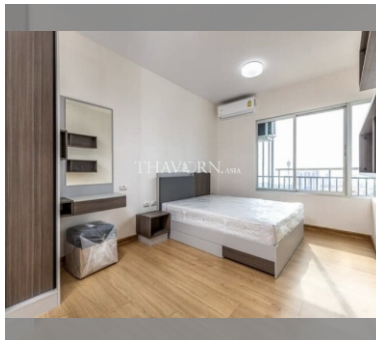

Condo for sale 1 bedroom 45 m² in Supalai Mare, Pattaya

฿ 2,690,000

UNIT PARAMETERS:

UID	FS-239877
quota	foreign quota
type	1 bedroom
size	45m²
floor	23
view	city view
quality	not chosen
transfer fee payer	50/50

PROJECT PARAMETERS:

district	Theprasit
buildings	1
floors	35
built in	2016
maintenance	฿ 16,200/year

FACILITIES:

General information: highrise, meters to beach: 600, minutes to beach: 8, open parking, multy-level parking, covered parking.

Swimming pool: swimming pool, kids pool, waterfall.

Chill zone: chill zone, garden.

Health zone: gym.

Other: lobby, CCTV, security, laundry.