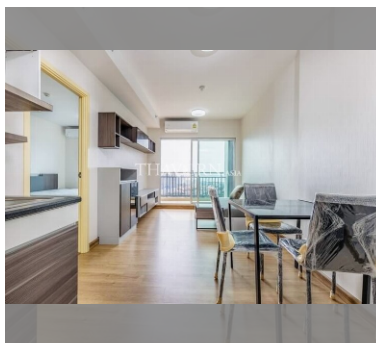

Condo for sale 1 bedroom 45 m² in Supalai Mare, Pattaya

฿ 2,800,000

UNIT PARAMETERS:

UID	FS-239874
quota	foreign quota
type	1 bedroom
size	45m²
floor	28
view	sea view
transfer cost	
transfer fee payer	50/50
additional cost	

PROJECT PARAMETERS:

district	Theprasit
buildings	1
floors	35
built in	2016
maintenance	฿ 16,200/year

FACILITIES:

General information: highrise, meters to beach: 600, minutes to beach: 8, open parking, multy-level parking, covered parking.

Swimming pool: swimming pool, kids pool, waterfall.

Chill zone: chill zone, garden.

Health zone: gym.

Other: lobby, CCTV, security, laundry.