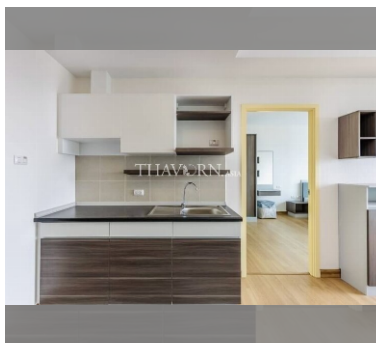

Condo for sale 1 bedroom 45 m² in Supalai Mare, Pattaya

฿ 2,800,000

UNIT PARAMETERS:

UID	FS-239874
quota	foreign quota
type	1 bedroom
size	45m²
floor	28
view	sea view
transfer cost	
transfer fee payer	50/50
additional cost	

PROJECT PARAMETERS:

district	Theprasit
buildings	1
floors	35
built in	2016
maintenance	฿ 16,200/year

FACILITIES:

General information: highrise, meters to beach: 600, minutes to beach: 8, open parking, multy-level parking, covered parking.

Swimming pool: swimming pool, kids pool, waterfall.

Chill zone: chill zone, garden.

Health zone: gym.

Other: lobby, CCTV, security, laundry.