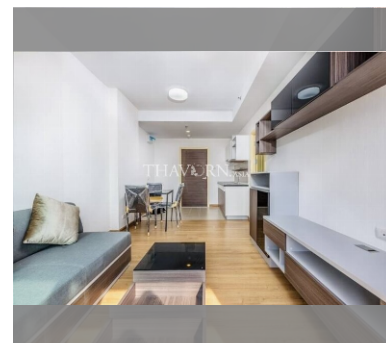

Condo for sale 1 bedroom 45 m² in Supalai Mare, Pattaya

฿ 2,800,000

UNIT PARAMETERS:

UID	FS-239874
quota	foreign quota
type	1 bedroom
size	45m²
floor	28
view	sea view
transfer cost	
transfer fee payer	50/50
additional cost	

PROJECT PARAMETERS:

district	Theprasit
buildings	1
floors	35
built in	2016
maintenance	฿ 16,200/year

FACILITIES:

General information: highrise, meters to beach: 600, minutes to beach: 8, open parking, multy-level parking, covered parking.

Swimming pool: swimming pool, kids pool, waterfall.

Chill zone: chill zone, garden.

Health zone: gym.

Other: lobby, CCTV, security, laundry.