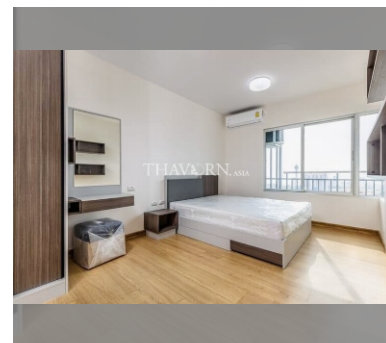

Condo for sale 1 bedroom 45 m² in Supalai Mare, Pattaya

฿ 2,800,000

UNIT PARAMETERS:

UID	FS-239874
quota	foreign quota
type	1 bedroom
size	45m²
floor	28
view	sea view
transfer cost	
transfer fee payer	50/50
additional cost	

PROJECT PARAMETERS:

district	Theprasit
buildings	1
floors	35
built in	2016
maintenance	฿ 16,200/year

FACILITIES:

General information: highrise, meters to beach: 600, minutes to beach: 8, open parking, multy-level parking, covered parking.

Swimming pool: swimming pool, kids pool, waterfall.

Chill zone: chill zone, garden.

Health zone: gym.

Other: lobby, CCTV, security, laundry.