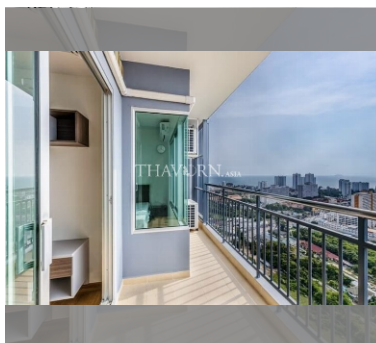

Condo for sale 1 bedroom 45 m² in Supalai Mare, Pattaya

฿ 2,800,000

UNIT PARAMETERS:

UID	FS-239874
quota	foreign quota
type	1 bedroom
size	45m²
floor	28
view	sea view
transfer cost	
transfer fee payer	50/50
additional cost	

PROJECT PARAMETERS:

district	Theprasit
buildings	1
floors	35
built in	2016
maintenance	฿ 16,200/year

FACILITIES:

General information: highrise, meters to beach: 600, minutes to beach: 8, open parking, multy-level parking, covered parking.

Swimming pool: swimming pool, kids pool, waterfall.

Chill zone: chill zone, garden.

Health zone: gym.

Other: lobby, CCTV, security, laundry.