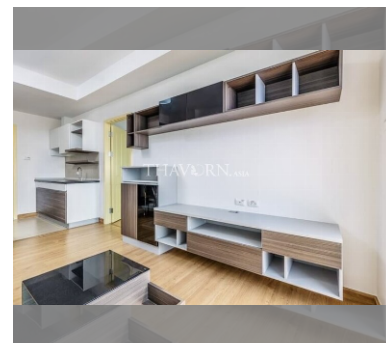

Condo for sale 1 bedroom 45 m² in Supalai Mare, Pattaya

฿ 2,800,000

UNIT PARAMETERS:

UID	FS-239874
quota	foreign quota
type	1 bedroom
size	45m²
floor	28
view	sea view
transfer cost	
transfer fee payer	50/50
additional cost	

PROJECT PARAMETERS:

district	Theprasit
buildings	1
floors	35
built in	2016
maintenance	฿ 16,200/year

FACILITIES:

General information: highrise, meters to beach: 600, minutes to beach: 8, open parking, multy-level parking, covered parking.

Swimming pool: swimming pool, kids pool, waterfall.

Chill zone: chill zone, garden.

Health zone: gym.

Other: lobby, CCTV, security, laundry.