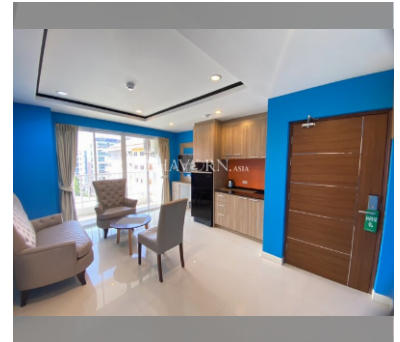

Condo for sale 2 bedroom 48 m² in New Nordic Trend 4, Pattaya

฿ 2,700,000

UNIT PARAMETERS:

UID	FS-239871
quota	thai quota
type	2 bedroom
size	48m²
floor	4
view	city view
quality	good
equipment	furniture, kitchen appliances
transfer fee payer	50/50

PROJECT PARAMETERS:

district	Pratumnak
buildings	1
floors	6
built in	2015

FACILITIES:

General information: lowrise, meters to beach: 499, underground parking.

Swimming pool: swimming pool, kids pool.

Chill zone: garden.

Other: CCTV, security.