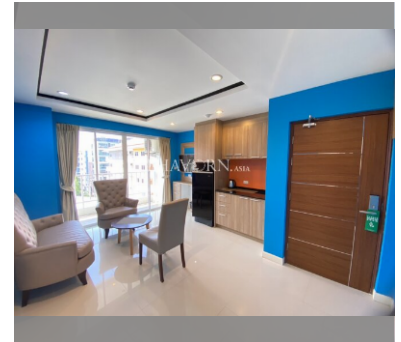

Condo for sale 2 bedroom 48 m² in New Nordic Trend 4, Pattaya

฿ 2,700,000

UNIT PARAMETERS:

UID	FS-239871
quota	thai quota
type	2 bedroom
size	48m²
floor	4
view	city view
quality	good
equipment	furniture, kitchen appliances
transfer fee payer	50/50

PROJECT PARAMETERS:

district	Pratumnak
buildings	1
floors	6
built in	2015

FACILITIES:

General information: lowrise, meters to beach: 499, underground parking.

Swimming pool: swimming pool, kids pool.

Chill zone: garden.

Other: CCTV, security.