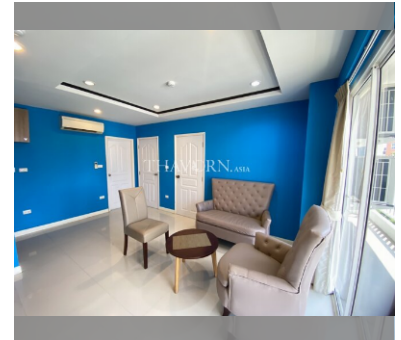

Condo for sale 2 bedroom 48 m² in New Nordic Trend 4, Pattaya

฿ 2,700,000

UNIT PARAMETERS:

UID	FS-239871
quota	thai quota
type	2 bedroom
size	48m²
floor	4
view	city view
quality	good
equipment	furniture, kitchen appliances
transfer fee payer	50/50

PROJECT PARAMETERS:

district	Pratumnak
buildings	1
floors	6
built in	2015

FACILITIES:

General information: lowrise, meters to beach: 499, underground parking.

Swimming pool: swimming pool, kids pool.

Chill zone: garden.

Other: CCTV, security.