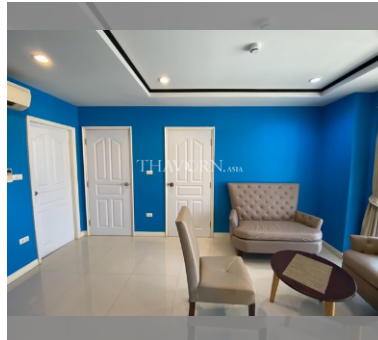

Condo for sale 2 bedroom 48 m² in New Nordic Trend 4, Pattaya

฿ 2,700,000

UNIT PARAMETERS:

UID	FS-239871
quota	thai quota
type	2 bedroom
size	48m²
floor	4
view	city view
quality	good
equipment	furniture, kitchen appliances
transfer fee payer	50/50

PROJECT PARAMETERS:

district	Pratumnak
buildings	1
floors	6
built in	2015

FACILITIES:

General information: lowrise, meters to beach: 499, underground parking.

Swimming pool: swimming pool, kids pool.

Chill zone: garden.

Other: CCTV, security.