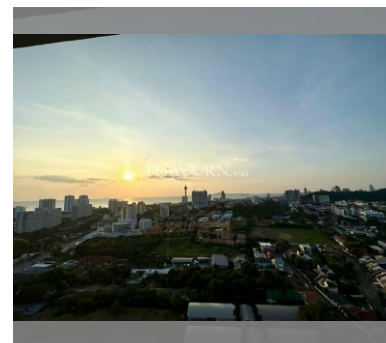

Condo for sale 1 bedroom 45 m² in Supalai Mare, Pattaya

฿ 2,900,000

UNIT PARAMETERS:

UID	FS-239870
quota	foreign quota
type	1 bedroom
size	45m²
floor	24
view	city view
transfer fee payer	50/50

PROJECT PARAMETERS:

district	Theprasit
buildings	1
floors	35
built in	2016
maintenance	฿ 16,200/year

FACILITIES:

General information: highrise, meters to beach: 600, minutes to beach: 8, open parking, multy-level parking, covered parking.

Swimming pool: swimming pool, kids pool, waterfall.

Chill zone: chill zone, garden.

Health zone: gym.

Other: lobby, CCTV, security, laundry.