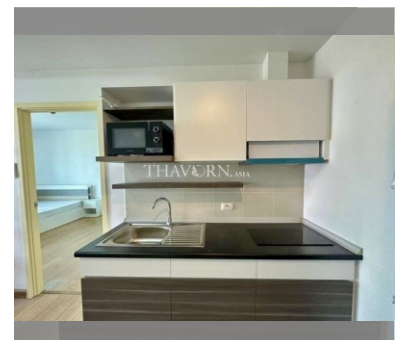

Condo for sale 1 bedroom 45 m² in Supalai Mare, Pattaya

฿ 2,900,000

UNIT PARAMETERS:

UID	FS-239870
quota	foreign quota
type	1 bedroom
size	45m²
floor	24
view	city view
transfer cost	
transfer fee payer	50/50
additional cost	

PROJECT PARAMETERS:

district	Theprasit
buildings	1
floors	35
built in	2016
maintenance	฿ 16,200/year

FACILITIES:

General information: highrise, meters to beach: 600, minutes to beach: 8, open parking, multy-level parking, covered parking.

Swimming pool: swimming pool, kids pool, waterfall.

Chill zone: chill zone, garden.

Health zone: gym.

Other: lobby, CCTV, security, laundry.