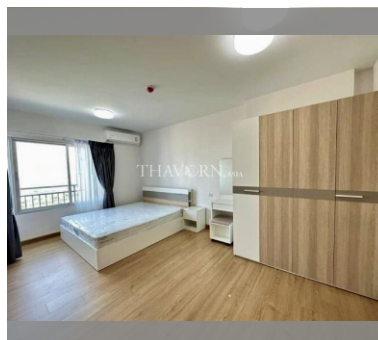

Condo for sale 1 bedroom 45 m² in Supalai Mare, Pattaya

฿ 2,900,000

UNIT PARAMETERS:

UID	FS-239870
quota	foreign quota
type	1 bedroom
size	45m²
floor	24
view	city view
transfer cost	
transfer fee payer	50/50
additional cost	

PROJECT PARAMETERS:

district	Theprasit
buildings	1
floors	35
built in	2016
maintenance	฿ 16,200/year

FACILITIES:

General information: highrise, meters to beach: 600, minutes to beach: 8, open parking, multy-level parking, covered parking.

Swimming pool: swimming pool, kids pool, waterfall.

Chill zone: chill zone, garden.

Health zone: gym.

Other: lobby, CCTV, security, laundry.