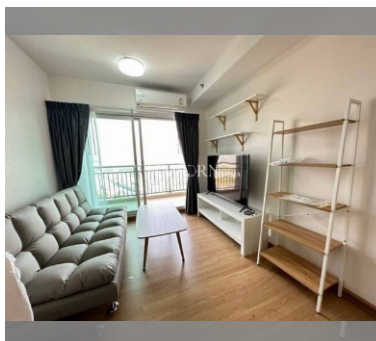

Condo for sale 1 bedroom 45 m² in Supalai Mare, Pattaya

฿ 2,900,000

UNIT PARAMETERS:

UID	FS-239870
quota	foreign quota
type	1 bedroom
size	45m²
floor	24
view	city view
transfer fee payer	50/50

PROJECT PARAMETERS:

district	Theprasit
buildings	1
floors	35
built in	2016
maintenance	฿ 16,200/year

FACILITIES:

General information: highrise, meters to beach: 600, minutes to beach: 8, open parking, multy-level parking, covered parking.

Swimming pool: swimming pool, kids pool, waterfall.

Chill zone: chill zone, garden.

Health zone: gym.

Other: lobby, CCTV, security, laundry.