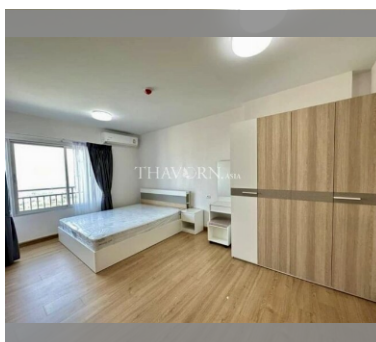

Condo for sale 1 bedroom 45 m² in Supalai Mare, Pattaya

฿ 2,900,000

UNIT PARAMETERS:

UID	FS-239870
quota	foreign quota
type	1 bedroom
size	45m²
floor	24
view	city view
transfer fee payer	50/50

PROJECT PARAMETERS:

district	Theprasit
buildings	1
floors	35
built in	2016
maintenance	฿ 16,200/year

FACILITIES:

General information: highrise, meters to beach: 600, minutes to beach: 8, open parking, multy-level parking, covered parking.

Swimming pool: swimming pool, kids pool, waterfall.

Chill zone: chill zone, garden.

Health zone: gym.

Other: lobby, CCTV, security, laundry.