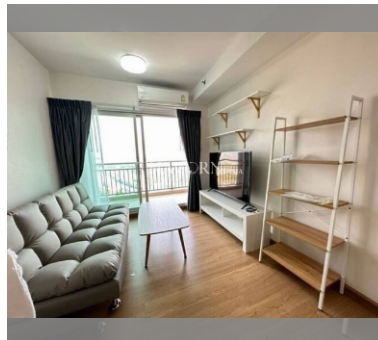

Condo for sale 1 bedroom 45 m² in Supalai Mare, Pattaya

฿ 2,900,000

UNIT PARAMETERS:

UID	FS-239870
quota	foreign quota
type	1 bedroom
size	45m²
floor	24
view	city view
transfer cost	
transfer fee payer	50/50
additional cost	

PROJECT PARAMETERS:

district	Theprasit
buildings	1
floors	35
built in	2016
maintenance	฿ 16,200/year

FACILITIES:

General information: highrise, meters to beach: 600, minutes to beach: 8, open parking, multy-level parking, covered parking.

Swimming pool: swimming pool, kids pool, waterfall.

Chill zone: chill zone, garden.

Health zone: gym.

Other: lobby, CCTV, security, laundry.