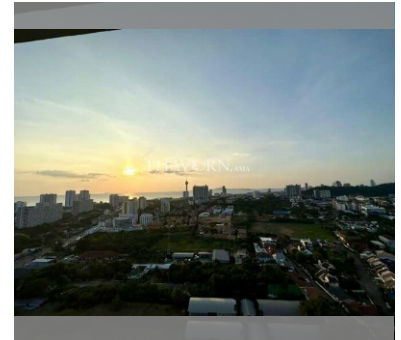

Condo for sale 1 bedroom 45 m² in Supalai Mare, Pattaya

฿ 2,900,000

UNIT PARAMETERS:

UID	FS-239870
quota	foreign quota
type	1 bedroom
size	45m²
floor	24
view	city view
transfer cost	
transfer fee payer	50/50
additional cost	

PROJECT PARAMETERS:

district	Theprasit
buildings	1
floors	35
built in	2016
maintenance	฿ 16,200/year

FACILITIES:

General information: highrise, meters to beach: 600, minutes to beach: 8, open parking, multy-level parking, covered parking.

Swimming pool: swimming pool, kids pool, waterfall.

Chill zone: chill zone, garden.

Health zone: gym.

Other: lobby, CCTV, security, laundry.