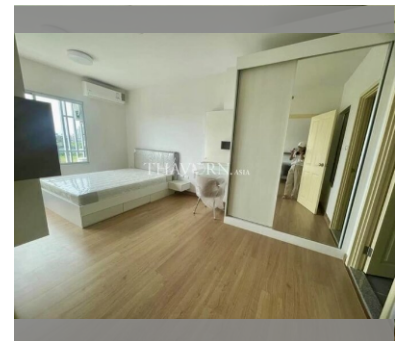

Condo for sale 1 bedroom 45 m² in Supalai Mare, Pattaya

฿ 2,690,000

UNIT PARAMETERS:

UID	FS-239869
quota	foreign quota
type	1 bedroom
size	45m²
floor	14
view	sea view
transfer fee payer	50/50

PROJECT PARAMETERS:

district	Theprasit
buildings	1
floors	35
built in	2016
maintenance	฿ 16,200/year

FACILITIES:

General information: highrise, meters to beach: 600, minutes to beach: 8, open parking, multy-level parking, covered parking.

Swimming pool: swimming pool, kids pool, waterfall.

Chill zone: chill zone, garden.

Health zone: gym.

Other: lobby, CCTV, security, laundry.