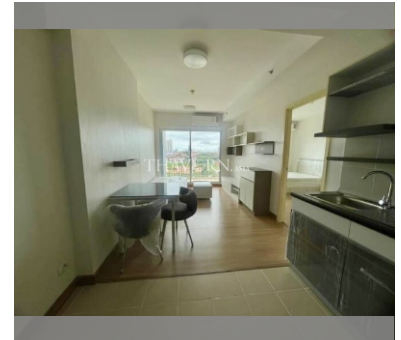

Condo for sale 1 bedroom 45 m² in Supalai Mare, Pattaya

฿ 2,690,000

UNIT PARAMETERS:

UID	FS-239869
quota	foreign quota
type	1 bedroom
size	45m²
floor	14
view	sea view
transfer fee payer	50/50

PROJECT PARAMETERS:

district	Theprasit
buildings	1
floors	35
built in	2016
maintenance	฿ 16,200/year

FACILITIES:

General information: highrise, meters to beach: 600, minutes to beach: 8, open parking, multy-level parking, covered parking.

Swimming pool: swimming pool, kids pool, waterfall.

Chill zone: chill zone, garden.

Health zone: gym.

Other: lobby, CCTV, security, laundry.