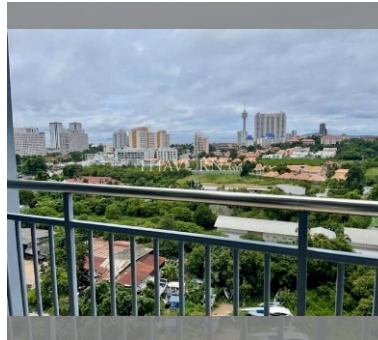

Condo for sale 1 bedroom 45 m² in Supalai Mare, Pattaya

฿ 2,690,000

UNIT PARAMETERS:

UID	FS-239869
quota	foreign quota
type	1 bedroom
size	45m ²
floor	14
view	sea view
transfer fee payer	50/50

PROJECT PARAMETERS:

district	Theprasit
buildings	1
floors	35
built in	2016
maintenance	฿ 16,200/year

FACILITIES:

General information: highrise, meters to beach: 600, minutes to beach: 8, open parking, multy-level parking, covered parking.

Swimming pool: swimming pool, kids pool, waterfall.

Chill zone: chill zone, garden.

Health zone: gym.

Other: lobby, CCTV, security, laundry.

details