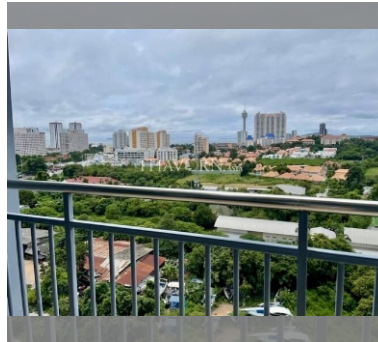

Condo for sale 1 bedroom 45 m² in Supalai Mare, Pattaya

฿ 2,690,000

UNIT PARAMETERS:

UID	FS-239869
quota	foreign quota
type	1 bedroom
size	45m²
floor	14
view	sea view
transfer cost	
transfer fee payer	50/50
additional cost	

PROJECT PARAMETERS:

district	Thepprasit
buildings	1
floors	35
built in	2016
maintenance	฿ 16,200/year

FACILITIES:

General information: highrise, meters to beach: 600, minutes to beach: 8, open parking, multy-level parking, covered parking.

Swimming pool: swimming pool, kids pool, waterfall.

Chill zone: chill zone, garden.

Health zone: gym.

Other: lobby, CCTV, security, laundry.