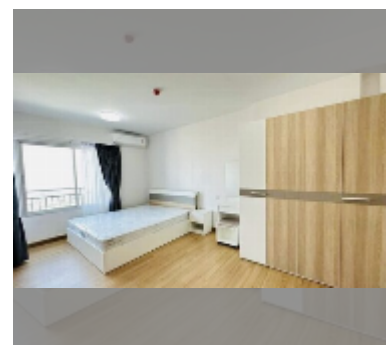

Condo for sale 1 bedroom 45 m² in Supalai Mare, Pattaya

฿ 2,650,000

UNIT PARAMETERS:

UID	FS-239866
quota	foreign quota
type	1 bedroom
size	45m²
floor	22
view	city view

PROJECT PARAMETERS:

district	Thepprasit
buildings	1
floors	35
built in	2016
maintenance	฿ 16,200/year

FACILITIES:

General information: highrise, meters to beach: 600, minutes to beach: 8, open parking, multy-level parking, covered parking.

Swimming pool: swimming pool, kids pool, waterfall.

Chill zone: chill zone, garden.

Health zone: gym.

Other: lobby, CCTV, security, laundry.