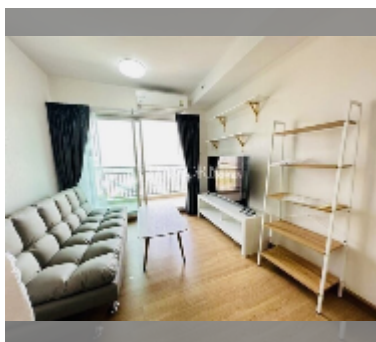

Condo for sale 1 bedroom 45 m² in Supalai Mare, Pattaya

฿ 2,650,000

UNIT PARAMETERS:

UID	FS-239866
quota	foreign quota
type	1 bedroom
size	45m²
floor	22
view	city view

PROJECT PARAMETERS:

district	Thepprasit
buildings	1
floors	35
built in	2016
maintenance	฿ 16,200/year

FACILITIES:

General information: highrise, meters to beach: 600, minutes to beach: 8, open parking, multy-level parking, covered parking.

Swimming pool: swimming pool, kids pool, waterfall.

Chill zone: chill zone, garden.

Health zone: gym.

Other: lobby, CCTV, security, laundry.