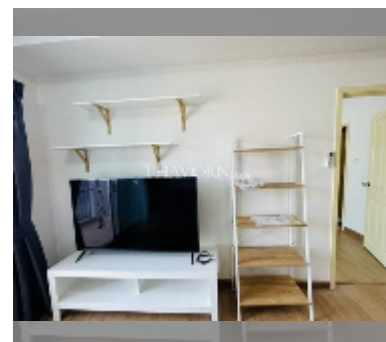

Condo for sale 1 bedroom 45 m² in Supalai Mare, Pattaya

฿ 2,650,000

UNIT PARAMETERS:

UID	FS-239866
quota	foreign quota
type	1 bedroom
size	45m²
floor	22
view	city view

PROJECT PARAMETERS:

district	Thepprasit
buildings	1
floors	35
built in	2016
maintenance	฿ 16,200/year

FACILITIES:

General information: highrise, meters to beach: 600, minutes to beach: 8, open parking, multy-level parking, covered parking.

Swimming pool: swimming pool, kids pool, waterfall.

Chill zone: chill zone, garden.

Health zone: gym.

Other: lobby, CCTV, security, laundry.