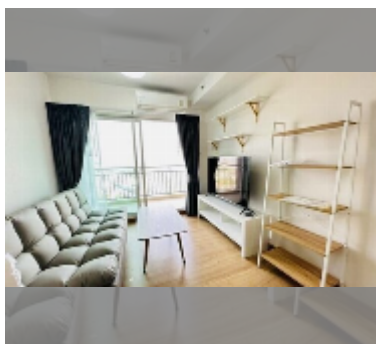

Condo for sale 1 bedroom 45 m² in Supalai Mare, Pattaya

฿ 2,650,000

UNIT PARAMETERS:

UID	FS-239866
quota	foreign quota
type	1 bedroom
size	45m ²
floor	22
view	city view

PROJECT PARAMETERS:

district	Thepprasit
buildings	1
floors	35
built in	2016
maintenance	฿ 16,200/year

Health zone: gym.

Other: lobby, CCTV, security, laundry.

details