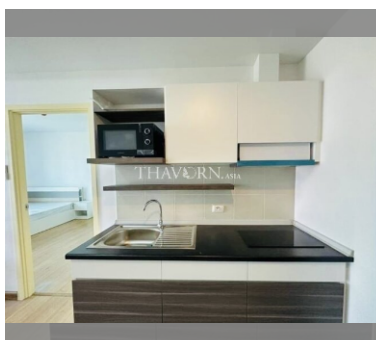

Condo for sale 1 bedroom 45 m² in Supalai Mare, Pattaya

฿ 2,690,000

UNIT PARAMETERS:

UID	FS-239866
quota	foreign quota
type	1 bedroom
size	45m²
floor	22
view	city view
quality	not chosen
transfer fee payer	50/50

PROJECT PARAMETERS:

district	Theprasit
buildings	1
floors	35
built in	2016
maintenance	฿ 16,200/year

FACILITIES:

General information: highrise, meters to beach: 600, minutes to beach: 8, open parking, multy-level parking, covered parking.

Swimming pool: swimming pool, kids pool, waterfall.

Chill zone: chill zone, garden.

Health zone: gym.

Other: lobby, CCTV, security, laundry.