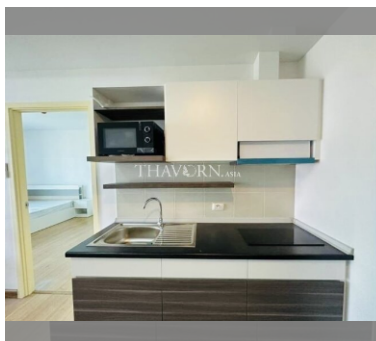

Condo for sale 1 bedroom 45 m² in Supalai Mare, Pattaya

฿ 2,650,000

UNIT PARAMETERS:

UID	FS-239866
quota	foreign quota
type	1 bedroom
size	45m²
floor	22
view	city view
quality	not chosen
transfer fee payer	Seller 50/ Buyer 50

PROJECT PARAMETERS:

district	Theprasit
buildings	1
floors	35
built in	2016
maintenance	฿ 16,200/year

FACILITIES:

General information: highrise, meters to beach: 600, minutes to beach: 8, open parking, multy-level parking, covered parking.

Swimming pool: swimming pool, kids pool, waterfall.

Chill zone: chill zone, garden.

Health zone: gym.

Other: lobby, CCTV, security, laundry.