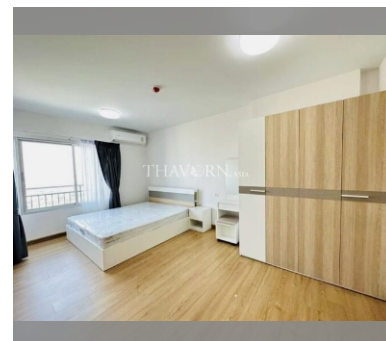

Condo for sale 1 bedroom 45 m² in Supalai Mare, Pattaya

฿ 2,650,000

UNIT PARAMETERS:

UID	FS-239866
quota	foreign quota
type	1 bedroom
size	45m²
floor	22
view	city view
quality	not chosen
transfer fee payer	Seller 50/ Buyer 50

PROJECT PARAMETERS:

district	Theprasit
buildings	1
floors	35
built in	2016
maintenance	฿ 16,200/year

FACILITIES:

General information: highrise, meters to beach: 600, minutes to beach: 8, open parking, multy-level parking, covered parking.

Swimming pool: swimming pool, kids pool, waterfall.

Chill zone: chill zone, garden.

Health zone: gym.

Other: lobby, CCTV, security, laundry.