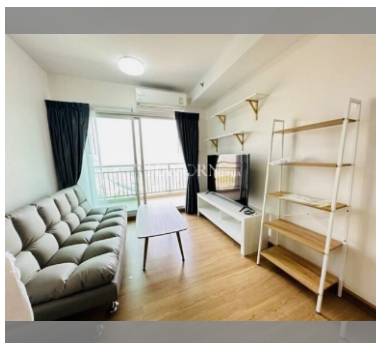

Condo for sale 1 bedroom 45 m² in Supalai Mare, Pattaya

฿ 2,650,000

UNIT PARAMETERS:

UID	FS-239866
quota	foreign quota
type	1 bedroom
size	45m²
floor	22
view	city view
quality	not chosen
transfer fee payer	Seller 50/ Buyer 50

PROJECT PARAMETERS:

district	Theprasit
buildings	1
floors	35
built in	2016
maintenance	฿ 16,200/year

FACILITIES:

General information: highrise, meters to beach: 600, minutes to beach: 8, open parking, multy-level parking, covered parking.

Swimming pool: swimming pool, kids pool, waterfall.

Chill zone: chill zone, garden.

Health zone: gym.

Other: lobby, CCTV, security, laundry.