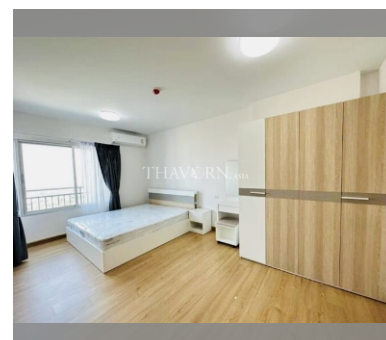

Condo for sale 1 bedroom 45 m² in Supalai Mare, Pattaya

฿ 2,690,000

UNIT PARAMETERS:

UID	FS-239866
quota	foreign quota
type	1 bedroom
size	45m²
floor	22
view	city view
quality	not chosen
transfer fee payer	50/50

PROJECT PARAMETERS:

district	Theprasit
buildings	1
floors	35
built in	2016
maintenance	฿ 16,200/year

FACILITIES:

General information: highrise, meters to beach: 600, minutes to beach: 8, open parking, multy-level parking, covered parking.

Swimming pool: swimming pool, kids pool, waterfall.

Chill zone: chill zone, garden.

Health zone: gym.

Other: lobby, CCTV, security, laundry.