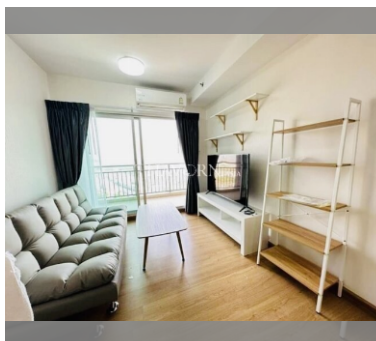

Condo for sale 1 bedroom 45 m² in Supalai Mare, Pattaya

฿ 2,690,000

UNIT PARAMETERS:

UID	FS-239866
quota	foreign quota
type	1 bedroom
size	45m²
floor	22
view	city view
quality	not chosen
transfer fee payer	50/50

PROJECT PARAMETERS:

district	Theprasit
buildings	1
floors	35
built in	2016
maintenance	฿ 16,200/year

FACILITIES:

General information: highrise, meters to beach: 600, minutes to beach: 8, open parking, multy-level parking, covered parking.

Swimming pool: swimming pool, kids pool, waterfall.

Chill zone: chill zone, garden.

Health zone: gym.

Other: lobby, CCTV, security, laundry.