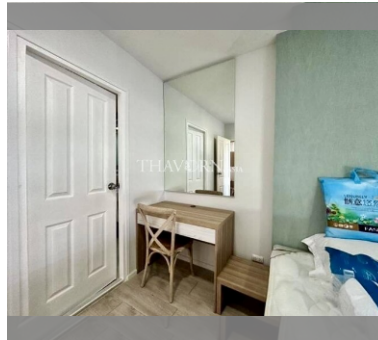

Condo for sale 1 bedroom 25 m² in S-Fifty Condominium, Pattaya

฿ 1,450,000

UNIT PARAMETERS:

UID	FS-239857
quota	foreign quota
type	1 bedroom
size	25m²
floor	7
view	pool view
transfer cost	
transfer fee payer	50/50
additional cost	

PROJECT PARAMETERS:

district	Central Pattaya
buildings	3
floors	8
built in	2016

FACILITIES:

General information: lowrise, underground parking.

Swimming pool: swimming pool.

Chill zone: garden.

Health zone: gym.

Other: CCTV, security.