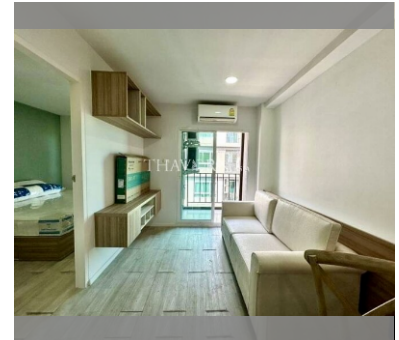

Condo for sale 1 bedroom 25 m² in S-Fifty Condominium, Pattaya

฿ 1,450,000

UNIT PARAMETERS:

UID	FS-239857
quota	foreign quota
type	1 bedroom
size	25m²
floor	7
view	pool view
transfer cost	
transfer fee payer	50/50
additional cost	

PROJECT PARAMETERS:

district	Central Pattaya
buildings	3
floors	8
built in	2016

FACILITIES:

General information: lowrise, underground parking.

Swimming pool: swimming pool.

Chill zone: garden.

Health zone: gym.

Other: CCTV, security.