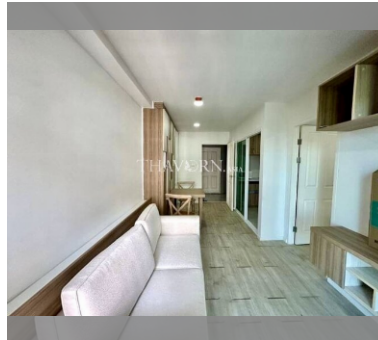

Condo for sale 1 bedroom 25 m² in S-Fifty Condominium, Pattaya

฿ 1,450,000

UNIT PARAMETERS:

UID	FS-239857
quota	foreign quota
type	1 bedroom
size	25m²
floor	7
view	pool view
transfer cost	
transfer fee payer	50/50
additional cost	

PROJECT PARAMETERS:

district	Central Pattaya
buildings	3
floors	8
built in	2016

FACILITIES:

General information: lowrise, underground parking.

Swimming pool: swimming pool.

Chill zone: garden.

Health zone: gym.

Other: CCTV, security.