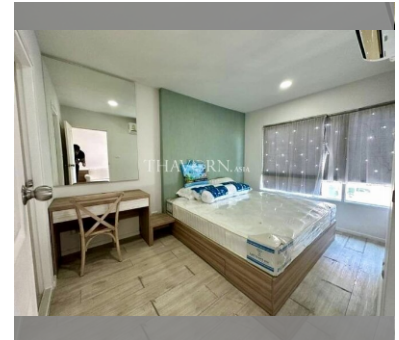

Condo for sale 1 bedroom 25 m² in S-Fifty Condominium, Pattaya

฿ 1,450,000

UNIT PARAMETERS:

UID	FS-239857
quota	foreign quota
type	1 bedroom
size	25m²
floor	7
view	pool view
transfer cost	
transfer fee payer	50/50
additional cost	

PROJECT PARAMETERS:

district	Central Pattaya
buildings	3
floors	8
built in	2016

FACILITIES:

General information: lowrise, underground parking.

Swimming pool: swimming pool.

Chill zone: garden.

Health zone: gym.

Other: CCTV, security.