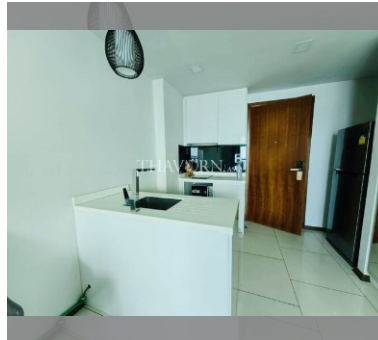

Condo for sale 1 bedroom 41 m² in The Park Jomtien, Pattaya

฿ 3,930,000

UNIT PARAMETERS:

UID	FS-239846
quota	foreign quota
type	1 bedroom
size	41m²
floor	21
view	sea view
quality	not chosen
transfer fee payer	Seller 50/ Buyer 50

PROJECT PARAMETERS:

district	Jomtien
buildings	3
floors	8
built in	2011

FACILITIES:

General information: resort, open parking, covered parking.

Swimming pool: swimming pool.

Chill zone: chill zone, garden.

Health zone: gym.

Other: lobby, CCTV, security.