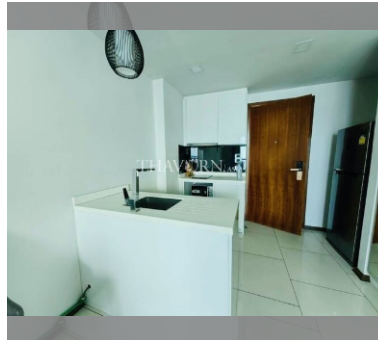

Condo for sale 1 bedroom 41 m² in The Park Jomtien, Pattaya

฿ 3,930,000

UNIT PARAMETERS:

UID	FS-239846
quota	foreign quota
type	1 bedroom
size	41m²
floor	21
view	sea view
transfer cost	
transfer fee payer	50/50
additional cost	

PROJECT PARAMETERS:

district	Jomtien
buildings	3
floors	8
built in	2011

FACILITIES:

General information: resort, open parking, covered parking.

Swimming pool: swimming pool.

Chill zone: chill zone, garden.

Health zone: gym.

Other: lobby, CCTV, security.