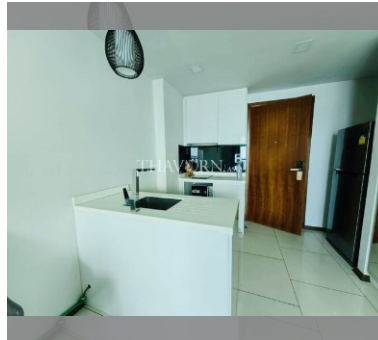

### UNIT PARAMETERS:

UID	FS-239846
quota	foreign quota
type	1 bedroom
size	41m <sup>2</sup>
floor	21
view	sea view
transfer cost	
transfer fee payer	50/50
additional cost	