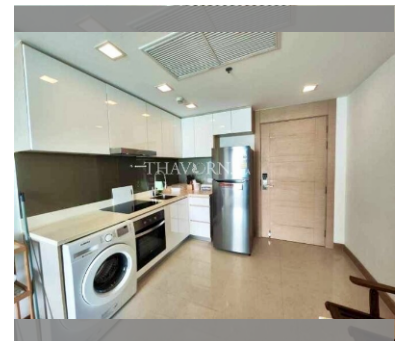

Condo for sale 1 bedroom 34 m² in The Panora Pattaya, Pattaya

฿ 4,850,000

UNIT PARAMETERS:

UID	FS-239829
quota	foreign quota
type	1 bedroom
size	34m²
floor	10
view	sea view
transfer cost	
transfer fee payer	50/50
additional cost	

PROJECT PARAMETERS:

district	Pratumnak
buildings	1
floors	38

FACILITIES:

General information: highrise, meters to beach: 250, minutes to beach: 1, multy-level parking.

Swimming pool: swimming pool, infinity view.

Chill zone: garden.

Health zone: gym, sauna.

Other: reception, lobby, kids playgarden, CCTV, security.