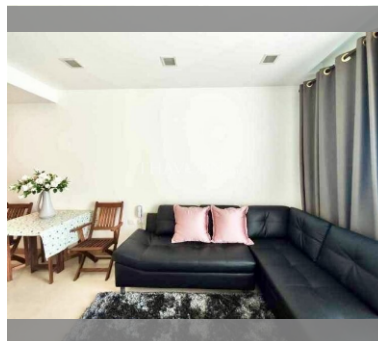

Condo for sale 1 bedroom 34 m² in The Panora Pattaya, Pattaya

฿ 4,850,000

UNIT PARAMETERS:

UID	FS-239829
quota	foreign quota
type	1 bedroom
size	34m²
floor	10
view	sea view
transfer cost	
transfer fee payer	50/50
additional cost	

PROJECT PARAMETERS:

district	Pratumnak
buildings	1
floors	38

FACILITIES:

General information: highrise, meters to beach: 250, minutes to beach: 1, multy-level parking.

Swimming pool: swimming pool, infinity view.

Chill zone: garden.

Health zone: gym, sauna.

Other: reception, lobby, kids playgarden, CCTV, security.