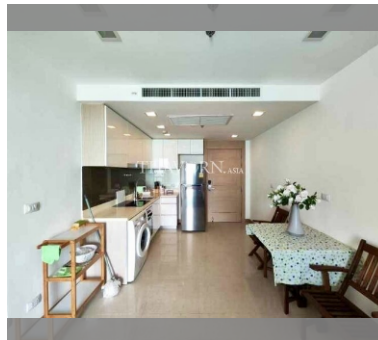

Condo for sale 1 bedroom 34 m² in The Panora Pattaya, Pattaya

฿ 4,850,000

UNIT PARAMETERS:

UID	FS-239829
quota	foreign quota
type	1 bedroom
size	34m²
floor	10
view	sea view
transfer cost	
transfer fee payer	50/50
additional cost	

PROJECT PARAMETERS:

district	Pratumnak
buildings	1
floors	38

FACILITIES:

General information: highrise, meters to beach: 250, minutes to beach: 1, multy-level parking.

Swimming pool: swimming pool, infinity view.

Chill zone: garden.

Health zone: gym, sauna.

Other: reception, lobby, kids playgarden, CCTV, security.