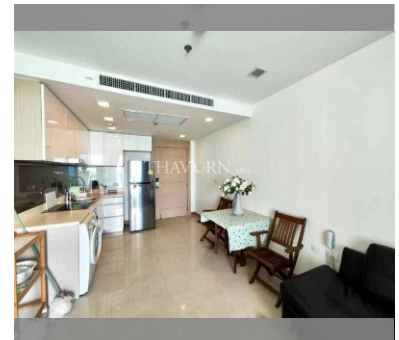

Condo for sale 1 bedroom 34 m² in The Panora Pattaya, Pattaya

฿ 4,850,000

UNIT PARAMETERS:

UID	FS-239829
quota	foreign quota
type	1 bedroom
size	34m²
floor	10
view	sea view
transfer cost	
transfer fee payer	50/50
additional cost	

PROJECT PARAMETERS:

district	Pratumnak
buildings	1
floors	38

FACILITIES:

General information: highrise, meters to beach: 250, minutes to beach: 1, multy-level parking.

Swimming pool: swimming pool, infinity view.

Chill zone: garden.

Health zone: gym, sauna.

Other: reception, lobby, kids playgarden, CCTV, security.