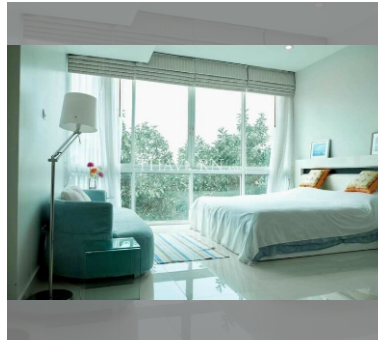

Condo for sale studio 41 m² in Musselana, Pattaya

฿ 2,990,000

UNIT PARAMETERS:

UID	FS-239815
quota	foreign quota
type	studio
size	41m²
floor	6
view	sea view
quality	not chosen
transfer fee payer	50/50

PROJECT PARAMETERS:

district	Jomtien
buildings	1
floors	7
built in	2010

FACILITIES:

General information: boutique, underground parking.

Swimming pool: swimming pool.

Chill zone: chill zone.

Health zone: gym, sauna.

Other: CCTV, security, minimart.