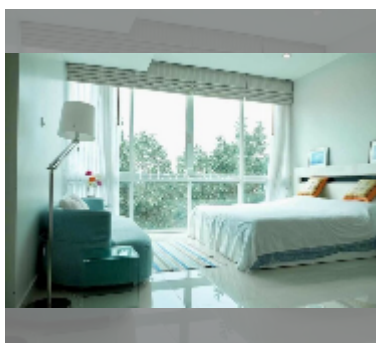

Condo for sale studio 41 m² in Musselana, Pattaya

฿ 2,990,000

UNIT PARAMETERS:

UID	FS-239815
quota	foreign quota
type	studio
size	41m²
floor	6
view	sea view

PROJECT PARAMETERS:

district	Jomtien
buildings	1
floors	7
built in	2010

FACILITIES:

General information: boutique, underground parking.

Swimming pool: swimming pool.

Chill zone: chill zone.

Health zone: gym, sauna.

Other: CCTV, security, minimart.