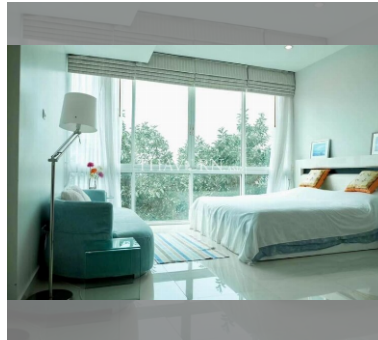

Condo for sale studio 41 m² in Musselana, Pattaya

฿ 2,990,000

UNIT PARAMETERS:

UID	FS-239815
quota	foreign quota
type	studio
size	41m ²
floor	6
view	sea view
quality	not chosen
transfer fee payer	50/50

PROJECT PARAMETERS:

district	Jomtien
buildings	1
floors	7
built in	2010

FACILITIES:

General information: boutique, underground parking.

Swimming pool: swimming pool.

Chill zone: chill zone.

Health zone: gym, sauna.

Other: CCTV, security, minimart.