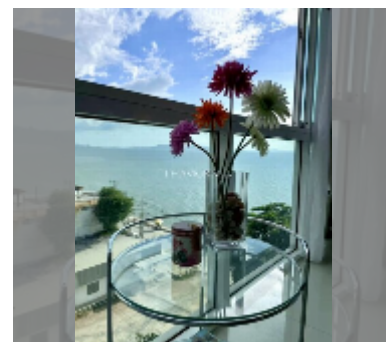

Condo for sale studio 41 m² in Musselana, Pattaya

฿ 2,990,000

UNIT PARAMETERS:

UID	FS-239815
quota	foreign quota
type	studio
size	41m²
floor	6
view	sea view

PROJECT PARAMETERS:

district	Jomtien
buildings	1
floors	7
built in	2010

FACILITIES:

General information: boutique, underground parking.

Swimming pool: swimming pool.

Chill zone: chill zone.

Health zone: gym, sauna.

Other: CCTV, security, minimart.