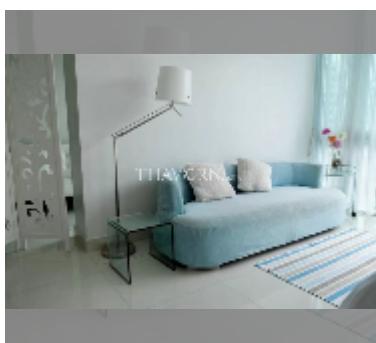

Condo for sale studio 41 m² in Musselana, Pattaya

฿ 2,990,000

UNIT PARAMETERS:

UID	FS-239815
quota	foreign quota
type	studio
size	41m²
floor	6
view	sea view

PROJECT PARAMETERS:

district	Jomtien
buildings	1
floors	7
built in	2010

FACILITIES:

General information: boutique, underground parking.

Swimming pool: swimming pool.

Chill zone: chill zone.

Health zone: gym, sauna.

Other: CCTV, security, minimart.