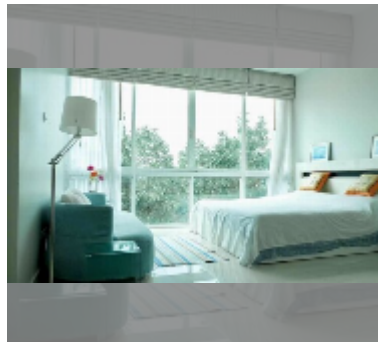

Condo for sale studio 41 m² in Musselana, Pattaya

฿ 2,700,000

UNIT PARAMETERS:

UID	FS-239815
quota	foreign quota
type	studio
size	41m ²
floor	6
view	sea view

PROJECT PARAMETERS:

district	Jomtien
buildings	1
floors	7
built in	2010
maintenance	฿ 19,680/year

FACILITIES:

General information: boutique, underground parking.

Swimming pool: swimming pool.

Chill zone: chill zone.

Health zone: gym, sauna.

Other: CCTV, security, minimart.

details