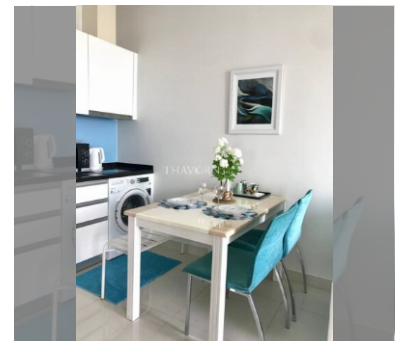

Condo for sale studio 41 m² in Musselana, Pattaya

฿ 2,990,000

UNIT PARAMETERS:

UID	FS-239815
quota	foreign quota
type	studio
size	41m²
floor	6
view	sea view
quality	not chosen
transfer fee payer	50/50

PROJECT PARAMETERS:

district	Jomtien
buildings	1
floors	7
built in	2010

FACILITIES:

General information: boutique, underground parking.

Swimming pool: swimming pool.

Chill zone: chill zone.

Health zone: gym, sauna.

Other: CCTV, security, minimart.