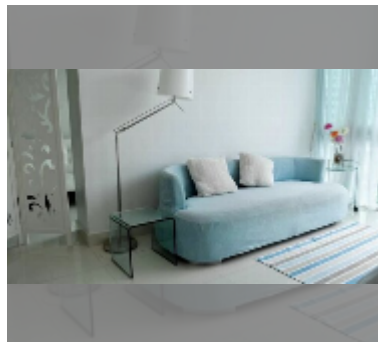

Condo for sale studio 41 m² in Musselana, Pattaya

฿ 2,700,000

UNIT PARAMETERS:

UID	FS-239815
quota	foreign quota
type	studio
size	41m²
floor	6
view	sea view

PROJECT PARAMETERS:

district	Jomtien
buildings	1
floors	7
built in	2010
maintenance	฿ 19,680/year

FACILITIES:

General information: boutique, underground parking.

Swimming pool: swimming pool.

Chill zone: chill zone.

Health zone: gym, sauna.

Other: CCTV, security, minimart.