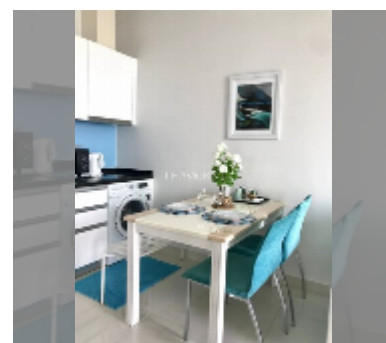

Condo for sale studio 41 m² in Musselana, Pattaya

฿ 2,990,000

UNIT PARAMETERS:

UID	FS-239815
quota	foreign quota
type	studio
size	41m²
floor	6
view	sea view

PROJECT PARAMETERS:

district	Jomtien
buildings	1
floors	7
built in	2010

FACILITIES:

General information: boutique, underground parking.

Swimming pool: swimming pool.

Chill zone: chill zone.

Health zone: gym, sauna.

Other: CCTV, security, minimart.