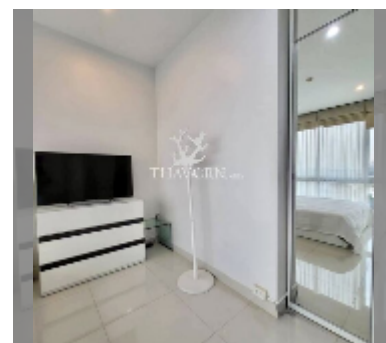

Condo for sale studio 41 m² in Musselana, Pattaya

฿ 2,990,000

UNIT PARAMETERS:

UID	FS-239815
quota	foreign quota
type	studio
size	41m²
floor	6
view	sea view

PROJECT PARAMETERS:

district	Jomtien
buildings	1
floors	7
built in	2010

FACILITIES:

General information: boutique, underground parking.

Swimming pool: swimming pool.

Chill zone: chill zone.

Health zone: gym, sauna.

Other: CCTV, security, minimart.