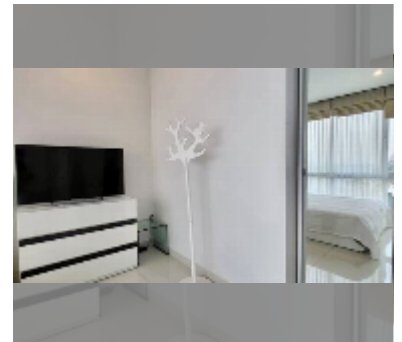

Condo for sale studio 41 m² in Musselana, Pattaya

฿ 2,700,000

UNIT PARAMETERS:

UID	FS-239815
quota	foreign quota
type	studio
size	41m²
floor	6
view	sea view

PROJECT PARAMETERS:

district	Jomtien
buildings	1
floors	7
built in	2010
maintenance	฿ 19,680/year

FACILITIES:

General information: boutique, underground parking.

Swimming pool: swimming pool.

Chill zone: chill zone.

Health zone: gym, sauna.

Other: CCTV, security, minimart.