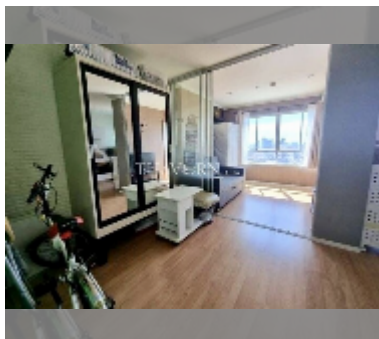

district	Wongamat
buildings	3
floors	30
built in	2014
maintenance	฿ 7,953/year

FACILITIES:

General information: highrise, multy-level parking, covered parking.

Swimming pool: swimming pool.

Chill zone: chill zone, garden.

Health zone: gym.

Other: reception, lobby, clubhouse, kids playgarden, CCTV, security, laundry.

[details](#)