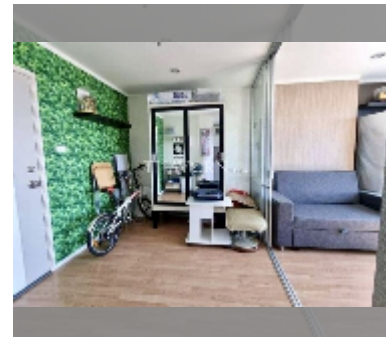

district	Wongamat
buildings	3
floors	30
built in	2014
maintenance	฿ 7,953/year

FACILITIES:

General information: highrise, multy-level parking, covered parking.

Swimming pool: swimming pool.

Chill zone: chill zone, garden.

Health zone: gym.

Other: reception, lobby, clubhouse, kids playgarden, CCTV, security, laundry.

[details](#)