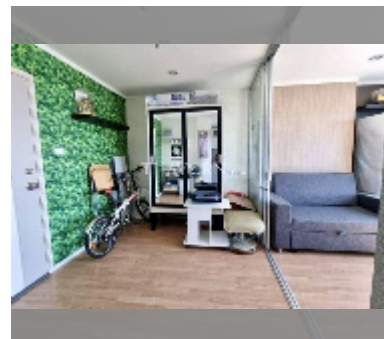

district	Wongamat
buildings	3
floors	30
built in	2014
maintenance	฿ 7,953/year

FACILITIES:

General information: highrise, multy-level parking, covered parking.

Swimming pool: swimming pool.

Chill zone: chill zone, garden.

Health zone: gym.

Other: reception, lobby, clubhouse, kids playgarden, CCTV, security, laundry.

[details](#)