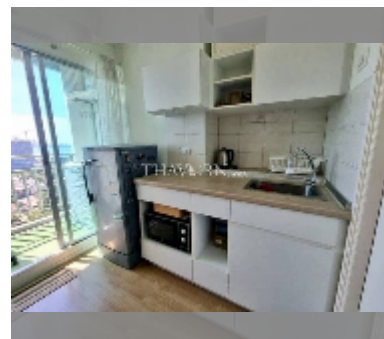

Condo for sale 1 bedroom 26.51 m² in Lumpini Ville Naklua - Wongamat, Pattaya

฿ 1,850,000

UNIT PARAMETERS:

UID	FS-239813
quota	foreign quota
type	1 bedroom
size	26.51m²
floor	26
view	sea view

PROJECT PARAMETERS:

district	Wongamat
buildings	3
floors	30
built in	2014
maintenance	฿ 7,953/year

FACILITIES:

General information: highrise, multy-level parking, covered parking.

Swimming pool: swimming pool.

Chill zone: chill zone, garden.

Health zone: gym.

Other: reception, lobby, clubhouse, kids playgarden, CCTV, security, laundry.