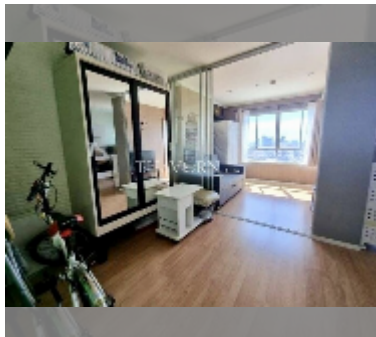

district	Wongamat
buildings	3
floors	30
built in	2014
maintenance	฿ 7,953/year

FACILITIES:

General information: highrise, multy-level parking, covered parking.

Swimming pool: swimming pool.

Chill zone: chill zone, garden.

Health zone: gym.

Other: reception, lobby, clubhouse, kids playgarden, CCTV, security, laundry.

[details](#)