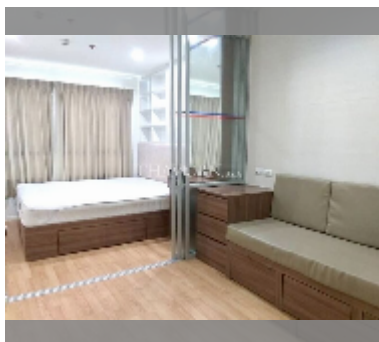

Condo for sale 1 bedroom 26.1 m² in Lumpini Ville Naklua - Wongamat, Pattaya

฿ 1,850,000

UNIT PARAMETERS:

UID	FS-239812
quota	foreign quota
type	1 bedroom
size	26.1m²
floor	16
view	sea view

PROJECT PARAMETERS:

district	Wongamat
buildings	3
floors	30
built in	2014
maintenance	฿ 7,830/year

FACILITIES:

General information: highrise, multy-level parking, covered parking.

Swimming pool: swimming pool.

Chill zone: chill zone, garden.

Health zone: gym.

Other: reception, lobby, clubhouse, kids playgarden, CCTV, security, laundry.