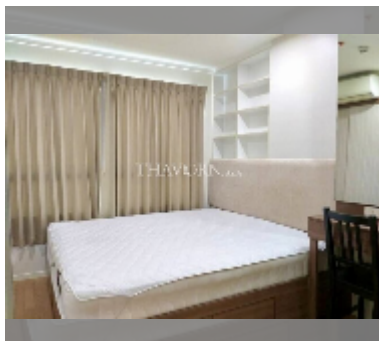

Condo for sale 1 bedroom 26.1 m² in Lumpini Ville Naklua - Wongamat, Pattaya

฿ 1,850,000

UNIT PARAMETERS:

UID	FS-239812
quota	foreign quota
type	1 bedroom
size	26.1m²
floor	16
view	sea view

PROJECT PARAMETERS:

district	Wongamat
buildings	3
floors	30
built in	2014
maintenance	฿ 7,830/year

FACILITIES:

General information: highrise, multy-level parking, covered parking.

Swimming pool: swimming pool.

Chill zone: chill zone, garden.

Health zone: gym.

Other: reception, lobby, clubhouse, kids playgarden, CCTV, security, laundry.