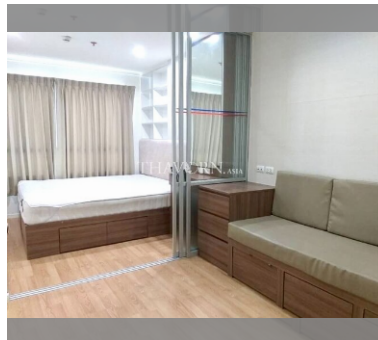

Condo for sale 1 bedroom 26.1 m² in Lumpini Ville Naklua - Wongamat, Pattaya

฿ 1,850,000

UNIT PARAMETERS:

UID	FS-239812
quota	foreign quota
type	1 bedroom
size	26.1m²
floor	16
view	sea view
quality	not chosen
transfer fee payer	50/50

PROJECT PARAMETERS:

district	Wongamat
buildings	3
floors	30
built in	2014
maintenance	฿ 7,830/year

FACILITIES:

General information: highrise, multy-level parking, covered parking.

Swimming pool: swimming pool.

Chill zone: chill zone, garden.

Health zone: gym.

Other: reception, lobby, clubhouse, kids playgarden, CCTV, security, laundry.