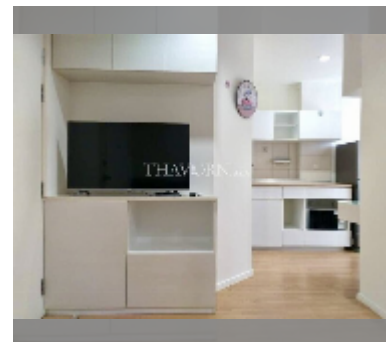

Condo for sale 1 bedroom 26.1 m² in Lumpini Ville Naklua - Wongamat, Pattaya

฿ 1,850,000

UNIT PARAMETERS:

UID	FS-239812
quota	foreign quota
type	1 bedroom
size	26.1m²
floor	16
view	sea view

PROJECT PARAMETERS:

district	Wongamat
buildings	3
floors	30
built in	2014
maintenance	฿ 7,830/year

FACILITIES:

General information: highrise, multy-level parking, covered parking.

Swimming pool: swimming pool.

Chill zone: chill zone, garden.

Health zone: gym.

Other: reception, lobby, clubhouse, kids playgarden, CCTV, security, laundry.