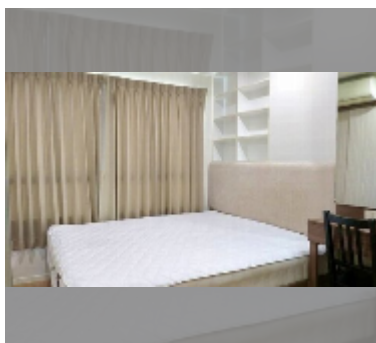

Condo for sale 1 bedroom 26.1 m² in Lumpini Ville Naklua - Wongamat, Pattaya

฿ 1,850,000

UNIT PARAMETERS:

UID	FS-239812
quota	foreign quota
type	1 bedroom
size	26.1m²
floor	16
view	sea view

PROJECT PARAMETERS:

district	Wongamat
buildings	3
floors	30
built in	2014
maintenance	฿ 7,830/year

FACILITIES:

General information: highrise, multy-level parking, covered parking.

Swimming pool: swimming pool.

Chill zone: chill zone, garden.

Health zone: gym.

Other: reception, lobby, clubhouse, kids playgarden, CCTV, security, laundry.