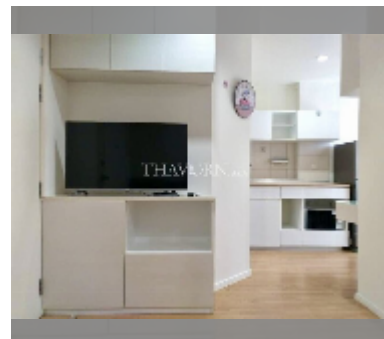

Condo for sale 1 bedroom 26.1 m² in Lumpini Ville Naklua - Wongamat, Pattaya

฿ 1,850,000

UNIT PARAMETERS:

UID	FS-239812
quota	foreign quota
type	1 bedroom
size	26.1m²
floor	16
view	sea view

PROJECT PARAMETERS:

district	Wongamat
buildings	3
floors	30
built in	2014
maintenance	฿ 7,830/year

FACILITIES:

General information: highrise, multy-level parking, covered parking.

Swimming pool: swimming pool.

Chill zone: chill zone, garden.

Health zone: gym.

Other: reception, lobby, clubhouse, kids playgarden, CCTV, security, laundry.