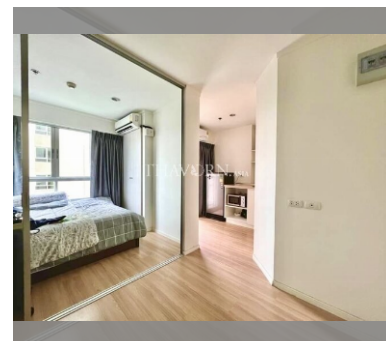

Condo for sale 1 bedroom 22 m² in Lumpini Ville Naklua - Wongamat, Pattaya

฿ 1,480,000

UNIT PARAMETERS:

UID	FS-239811
quota	foreign quota
type	1 bedroom
size	22m²
floor	7
view	city view
quality	not chosen
transfer fee payer	50/50

PROJECT PARAMETERS:

district	Wongamat
buildings	3
floors	30
built in	2014
maintenance	฿ 6,600/year

FACILITIES:

General information: highrise, multy-level parking, covered parking.

Swimming pool: swimming pool.

Chill zone: chill zone, garden.

Health zone: gym.

Other: reception, lobby, clubhouse, kids playgarden, CCTV, security, laundry.