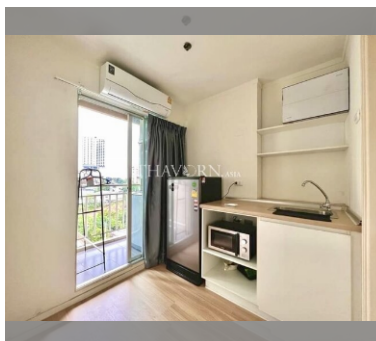

Condo for sale 1 bedroom 22 m² in Lumpini Ville Naklua - Wongamat, Pattaya

฿ 1,480,000

UNIT PARAMETERS:

UID	FS-239811
quota	foreign quota
type	1 bedroom
size	22m²
floor	7
view	city view
quality	not chosen
transfer fee payer	50/50

PROJECT PARAMETERS:

district	Wongamat
buildings	3
floors	30
built in	2014
maintenance	฿ 6,600/year

FACILITIES:

General information: highrise, multy-level parking, covered parking.

Swimming pool: swimming pool.

Chill zone: chill zone, garden.

Health zone: gym.

Other: reception, lobby, clubhouse, kids playgarden, CCTV, security, laundry.