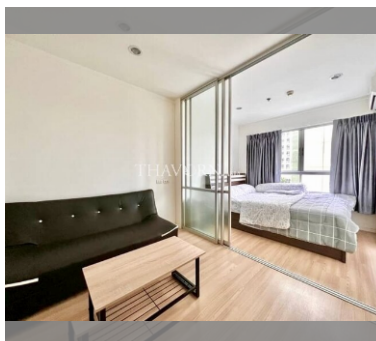

Condo for sale 1 bedroom 22 m² in Lumpini Ville Naklua - Wongamat, Pattaya

฿ 1,480,000

UNIT PARAMETERS:

UID	FS-239811
quota	foreign quota
type	1 bedroom
size	22m²
floor	7
view	city view
quality	not chosen
transfer fee payer	50/50

PROJECT PARAMETERS:

district	Wongamat
buildings	3
floors	30
built in	2014
maintenance	฿ 6,600/year

FACILITIES:

General information: highrise, multy-level parking, covered parking.

Swimming pool: swimming pool.

Chill zone: chill zone, garden.

Health zone: gym.

Other: reception, lobby, clubhouse, kids playgarden, CCTV, security, laundry.