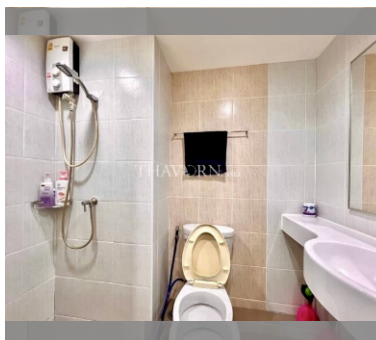

Condo for sale 1 bedroom 22 m² in Lumpini Ville Naklua - Wongamat, Pattaya

฿ 1,480,000

UNIT PARAMETERS:

UID	FS-239811
quota	foreign quota
type	1 bedroom
size	22m²
floor	7
view	city view
quality	not chosen
transfer fee payer	50/50

PROJECT PARAMETERS:

district	Wongamat
buildings	3
floors	30
built in	2014
maintenance	฿ 6,600/year

FACILITIES:

General information: highrise, multy-level parking, covered parking.

Swimming pool: swimming pool.

Chill zone: chill zone, garden.

Health zone: gym.

Other: reception, lobby, clubhouse, kids playgarden, CCTV, security, laundry.