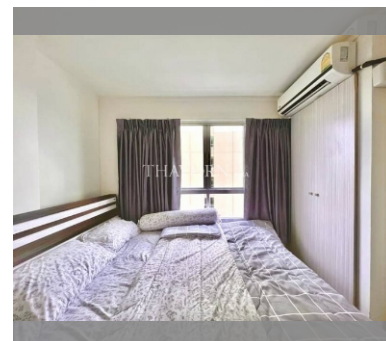

Condo for sale 1 bedroom 22 m² in Lumpini Ville Naklua - Wongamat, Pattaya

฿ 1,480,000

UNIT PARAMETERS:

UID	FS-239811
quota	foreign quota
type	1 bedroom
size	22m²
floor	7
view	city view
quality	not chosen
transfer fee payer	50/50

PROJECT PARAMETERS:

district	Wongamat
buildings	3
floors	30
built in	2014
maintenance	฿ 6,600/year

FACILITIES:

General information: highrise, multy-level parking, covered parking.

Swimming pool: swimming pool.

Chill zone: chill zone, garden.

Health zone: gym.

Other: reception, lobby, clubhouse, kids playgarden, CCTV, security, laundry.