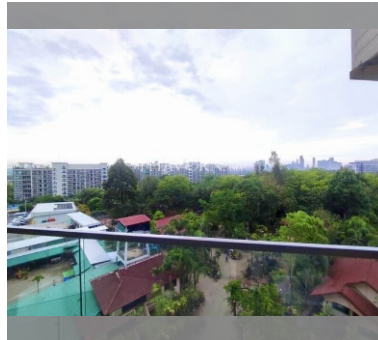

Condo for sale studio 26 m² in Laguna Beach Resort 2, Pattaya

฿ 1,830,000

UNIT PARAMETERS:

UID	FS-239804
quota	foreign quota
type	studio
size	26m ²
floor	7
view	city view
quality	not chosen
transfer fee payer	50/50

PROJECT PARAMETERS:

district	Jomtien
buildings	4
floors	8
built in	2016

FACILITIES:

General information: resort, meters to beach: 700, minutes to beach: 10, underground parking.

Swimming pool: swimming pool, kids pool, water slides, waterfall, jacuzzi, pool bar .

Chill zone: chill zone, garden.

Health zone: gym, sauna, massage.

Other: reception, lobby, clubhouse, kids playgarden, CCTV, security, minimart, laundry.

details