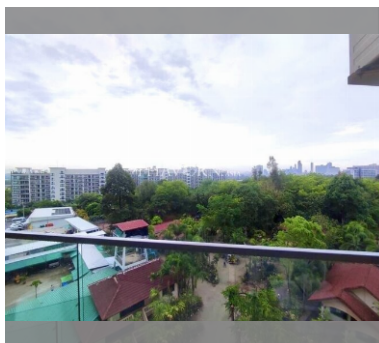

Condo for sale studio 26 m² in Laguna Beach Resort 2, Pattaya

฿ 1,900,000

UNIT PARAMETERS:

UID	FS-239804
quota	foreign quota
type	studio
size	26m ²
floor	7
view	city view
quality	not chosen
transfer fee payer	50/50

PROJECT PARAMETERS:

district	Jomtien
buildings	4
floors	8
built in	2016

FACILITIES:

General information: resort, meters to beach: 700, minutes to beach: 10, underground parking.

Swimming pool: swimming pool, kids pool, water slides, waterfall, jacuzzi, pool bar .

Chill zone: chill zone, garden.

Health zone: gym, sauna, massage.

Other: reception, lobby, clubhouse, kids playgarden, CCTV, security, minimart, laundry.

details