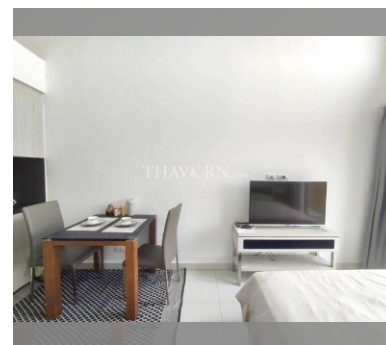

Condo for sale studio 26 m² in Laguna Beach Resort 2, Pattaya

Discover your dream studio apartment in the heart of Pattaya at Laguna Beach Resort 2! This beautifully furnished 26 m² studio on the 7th floor offers modern living in the vibrant Jomtien area. Priced at just 1,940,000, this cozy flat is perfect for those seeking a stylish and convenient lifestyle. Laguna Beach Resort 2 is renowned for its fantastic amenities and prime location. Whether you're looking to relax by the pool, stay active in the fitness center, or explore the bustling city of Pattaya, this property has it all. The full furnishings mean you can move in right away and start enjoying your new home without any hassle. Don't miss out on this incredible opportunity to own a piece of paradise in a foreign ownership quota. Schedule ...

฿ 1,830,000

UNIT PARAMETERS:

UID	FS-239804
quota	foreign quota
type	studio
size	26m²
floor	7
view	city view
quality	not chosen
transfer cost	
transfer fee payer	50/50
additional cost	

PROJECT PARAMETERS:

district	Jomtien
buildings	4
floors	8
built in	2016

FACILITIES:

General information: resort, meters to beach: 700, minutes to beach: 10, underground parking.

Swimming pool: swimming pool, kids pool, water slides, waterfall, jacuzzi, pool bar .

Chill zone: chill zone, garden.

Health zone: gym, sauna, massage.

Other: reception, lobby, clubhouse, kids playgarden, CCTV, security, minimart, laundry.