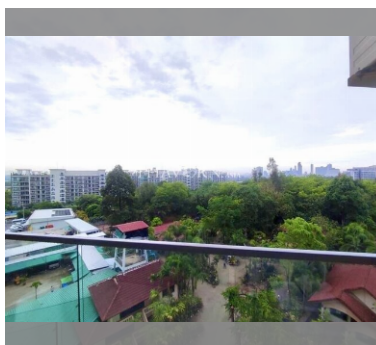

Condo for sale studio 26 m² in Laguna Beach Resort 2, Pattaya

Discover your dream studio apartment in the heart of Pattaya at Laguna Beach Resort 2! This beautifully furnished 26 m² studio on the 7th floor offers modern living in the vibrant Jomtien area. Priced at just 1,940,000, this cozy flat is perfect for those seeking a stylish and convenient lifestyle. Laguna Beach Resort 2 is renowned for its fantastic amenities and prime location. Whether you're looking to relax by the pool, stay active in the fitness center, or explore the bustling city of Pattaya, this property has it all. The full furnishings mean you can move in right away and start enjoying your new home without any hassle. Don't miss out on this incredible opportunity to own a piece of paradise in a foreign ownership quota. Schedule ...

district	Jomtien
buildings	4
floors	8
built in	2016

FACILITIES:

General information: resort, meters to beach: 700, minutes to beach: 10, underground parking.

Swimming pool: swimming pool, kids pool, water slides, waterfall, jacuzzi, pool bar .

Chill zone: chill zone, garden.

Health zone: gym, sauna, massage.

Other: reception, lobby, clubhouse, kids playgarden, CCTV, security, minimart, laundry.

details