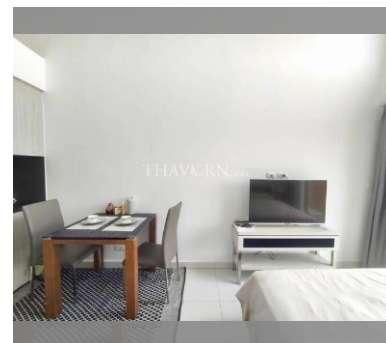

Condo for sale studio 26 m² in Laguna Beach Resort 2, Pattaya

฿ 1,900,000

UNIT PARAMETERS:

UID	FS-239804
quota	foreign quota
type	studio
size	26m²
floor	7
view	city view
quality	not chosen
transfer fee payer	50/50

PROJECT PARAMETERS:

district	Jomtien
buildings	4
floors	8
built in	2016

FACILITIES:

General information: resort, meters to beach: 700, minutes to beach: 10, underground parking.

Swimming pool: swimming pool, kids pool, water slides, waterfall, jacuzzi, pool bar .

Chill zone: chill zone, garden.

Health zone: gym, sauna, massage.

Other: reception, lobby, clubhouse, kids playgarden, CCTV, security, minimart, laundry.