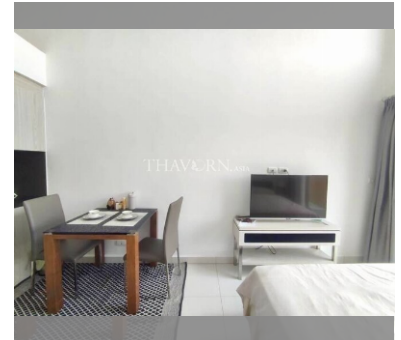

Condo for sale studio 26 m² in Laguna Beach Resort 2, Pattaya

฿ 1,830,000

UNIT PARAMETERS:

UID	FS-239804
quota	foreign quota
type	studio
size	26m²
floor	7
view	city view
quality	not chosen
transfer fee payer	50/50

PROJECT PARAMETERS:

district	Jomtien
buildings	4
floors	8
built in	2016

FACILITIES:

General information: resort, meters to beach: 700, minutes to beach: 10, underground parking.

Swimming pool: swimming pool, kids pool, water slides, waterfall, jacuzzi, pool bar .

Chill zone: chill zone, garden.

Health zone: gym, sauna, massage.

Other: reception, lobby, clubhouse, kids playgarden, CCTV, security, minimart, laundry.