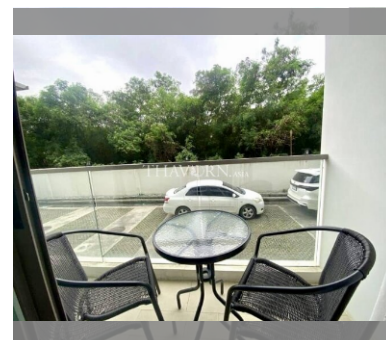

Condo for sale studio 26 m² in Laguna Beach Resort, Pattaya

฿ 1,310,000

UNIT PARAMETERS:

UID	FS-239803
quota	foreign quota
type	studio
size	26m ²
floor	1
view	city view
transfer cost	
transfer fee payer	50/50
additional cost	

PROJECT PARAMETERS:

district	Jomtien
buildings	3
floors	8
built in	2015
maintenance	฿ 10,920/year

FACILITIES:

General information: resort, meters to beach: 500, underground parking.

Swimming pool: swimming pool, kids pool, water slides, waterfall, jacuzzi, sunbathing area, artificial beach.

Chill zone: chill zone, garden.

Health zone: gym.

Other: reception, clubhouse, kids playgarden, security, minimart, laundry.

details