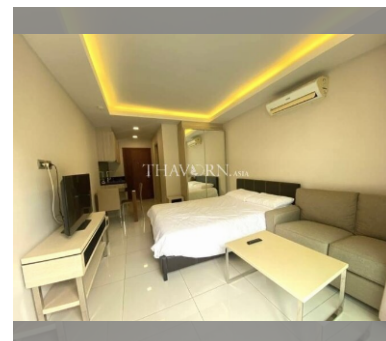

Condo for sale studio 26 m² in Laguna Beach Resort, Pattaya

฿ 1,310,000

UNIT PARAMETERS:

UID	FS-239803
quota	foreign quota
type	studio
size	26m²
floor	1
view	city view
transfer cost	
transfer fee payer	50/50
additional cost	

PROJECT PARAMETERS:

district	Jomtien
buildings	3
floors	8
built in	2015
maintenance	฿ 10,920/year

FACILITIES:

General information: resort, meters to beach: 500, underground parking.

Swimming pool: swimming pool, kids pool, water slides, waterfall, jacuzzi, sunbathing area, artificial beach.

Chill zone: chill zone, garden.

Health zone: gym.

Other: reception, clubhouse, kids playgarden, security, minimart, laundry.