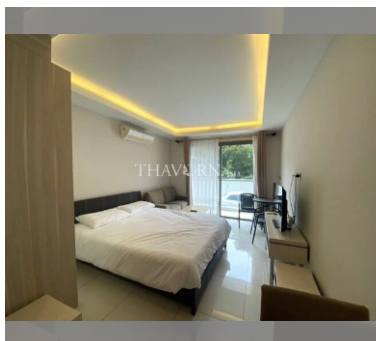

Condo for sale studio 26 m² in Laguna Beach Resort, Pattaya

฿ 1,310,000

UNIT PARAMETERS:

UID	FS-239803
quota	foreign quota
type	studio
size	26m²
floor	1
view	city view
transfer cost	
transfer fee payer	50/50
additional cost	

PROJECT PARAMETERS:

district	Jomtien
buildings	3
floors	8
built in	2015
maintenance	฿ 10,920/year

FACILITIES:

General information: resort, meters to beach: 500, underground parking.

Swimming pool: swimming pool, kids pool, water slides, waterfall, jacuzzi, sunbathing area, artificial beach.

Chill zone: chill zone, garden.

Health zone: gym.

Other: reception, clubhouse, kids playgarden, security, minimart, laundry.