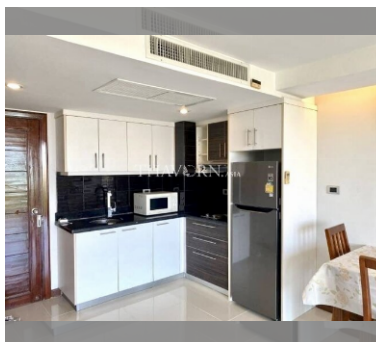

Condo for sale 1 bedroom 69 m² in Hyde Park Residence 1, Pattaya

Discover your dream home in the heart of Pattaya! Nestled in the prestigious Pratumnak area, this fully furnished one-bedroom flat in Hyde Park Residence 1 offers 69 square meters of comfortable and stylish living space. Located on the 5th floor of a 7-story building, this apartment provides a perfect blend of modern convenience and serene living. Imagine waking up in a beautifully designed space, with every piece of furniture carefully selected to complement your lifestyle. Whether you're relaxing in the spacious living area or preparing a meal in the well-equipped kitchen, you'll appreciate the attention to detail and quality throughout. Hyde Park Residence 1 is more than just a place to live; it's a community where you can enjoy the be...

฿ 3,160,000

UNIT PARAMETERS:

UID	FS-239791
quota	foreign quota
type	1 bedroom
size	69m²
floor	5
view	city view
quality	not chosen
transfer cost	
transfer fee payer	Buyer
additional cost	

PROJECT PARAMETERS:

district	Pratumnak
buildings	1
floors	7
built in	2008

FACILITIES:

General information: lowrise.