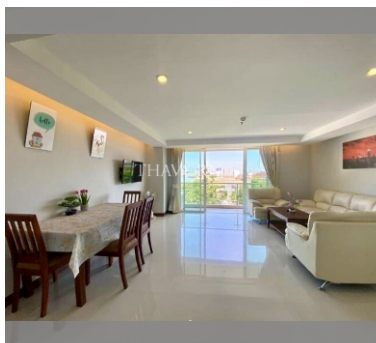

Condo for sale 1 bedroom 69 m² in Hyde Park Residence 1, Pattaya

฿ 3,160,000

UNIT PARAMETERS:

UID	FS-239791
quota	foreign quota
type	1 bedroom
size	69m²
floor	5
view	city view
quality	not chosen
transfer fee payer	Buyer

PROJECT PARAMETERS:

district	Pratumnak
buildings	1
floors	7
built in	2008

FACILITIES:

General information: lowrise.