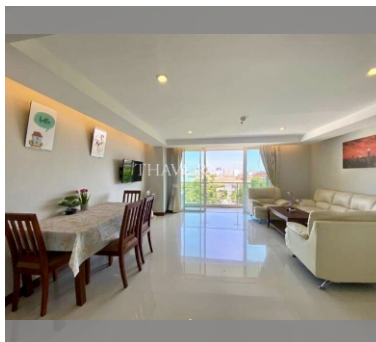

Condo for sale 1 bedroom 69 m² in Hyde Park Residence 1, Pattaya

Discover your dream home in the heart of Pattaya! Nestled in the prestigious Pratumnak area, this fully furnished one-bedroom flat in Hyde Park Residence 1 offers 69 square meters of comfortable and stylish living space. Located on the 5th floor of a 7-story building, this apartment provides a perfect blend of modern convenience and serene living. Imagine waking up in a beautifully designed space, with every piece of furniture carefully selected to complement your lifestyle. Whether you're relaxing in the spacious living area or preparing a meal in the well-equipped kitchen, you'll appreciate the attention to detail and quality throughout. Hyde Park Residence 1 is more than just a place to live; it's a community where you can enjoy the be...

฿ 3,160,000

UNIT PARAMETERS:

UID	FS-239791
quota	foreign quota
type	1 bedroom
size	69m²
floor	5
view	city view
quality	not chosen
transfer cost	
transfer fee payer	Buyer
additional cost	

PROJECT PARAMETERS:

district	Pratumnak
buildings	1
floors	7
built in	2008

FACILITIES:

General information: lowrise.