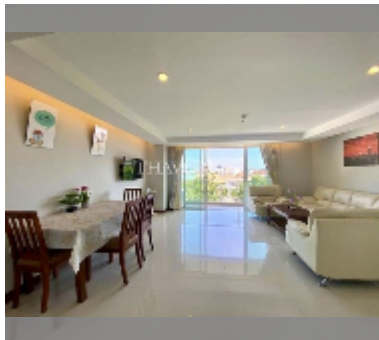

Condo for sale 1 bedroom 69 m² in Hyde Park Residence 1, Pattaya

฿ 3,100,000

UNIT PARAMETERS:

UID	FS-239791
quota	foreign quota
type	1 bedroom
size	69m²
floor	5
view	city view

PROJECT PARAMETERS:

district	Pratumnak
buildings	1
floors	7
built in	2008

FACILITIES:

General information: lowrise, open parking, covered parking.

Swimming pool: swimming pool, rooftop pool, infinity view, sunbathing area.

Chill zone: chill zone, garden.

Health zone: gym.

Other: lobby, CCTV, security.