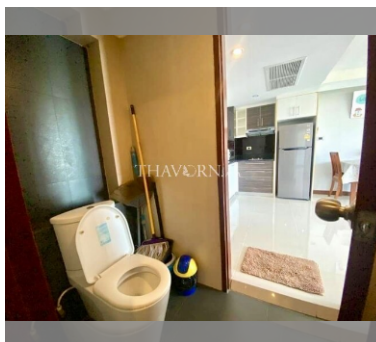

Condo for sale 1 bedroom 69 m² in Hyde Park Residence 1, Pattaya

Discover your dream home in the heart of Pattaya! Nestled in the prestigious Pratumnak area, this fully furnished one-bedroom flat in Hyde Park Residence 1 offers 69 square meters of comfortable and stylish living space. Located on the 5th floor of a 7-story building, this apartment provides a perfect blend of modern convenience and serene living. Imagine waking up in a beautifully designed space, with every piece of furniture carefully selected to complement your lifestyle. Whether you're relaxing in the spacious living area or preparing a meal in the well-equipped kitchen, you'll appreciate the attention to detail and quality throughout. Hyde Park Residence 1 is more than just a place to live; it's a community where you can enjoy the be...

฿ 3,160,000

UNIT PARAMETERS:

UID	FS-239791
quota	foreign quota
type	1 bedroom
size	69m²
floor	5
view	city view
quality	not chosen
transfer cost	
transfer fee payer	Buyer
additional cost	

PROJECT PARAMETERS:

district	Pratumnak
buildings	1
floors	7
built in	2008

FACILITIES:

General information: lowrise.