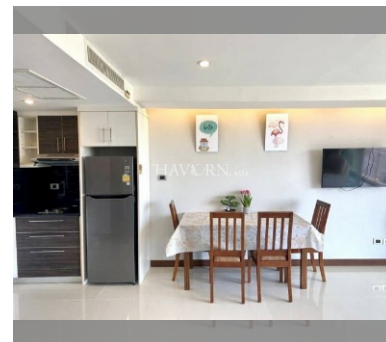

Condo for sale 1 bedroom 69 m² in Hyde Park Residence 1, Pattaya

Discover your dream home in the heart of Pattaya! Nestled in the prestigious Pratumnak area, this fully furnished one-bedroom flat in Hyde Park Residence 1 offers 69 square meters of comfortable and stylish living space. Located on the 5th floor of a 7-story building, this apartment provides a perfect blend of modern convenience and serene living. Imagine waking up in a beautifully designed space, with every piece of furniture carefully selected to complement your lifestyle. Whether you're relaxing in the spacious living area or preparing a meal in the well-equipped kitchen, you'll appreciate the attention to detail and quality throughout. Hyde Park Residence 1 is more than just a place to live; it's a community where you can enjoy the be...

฿ 3,160,000

UNIT PARAMETERS:

UID	FS-239791
quota	foreign quota
type	1 bedroom
size	69m²
floor	5
view	city view
quality	not chosen
transfer cost	
transfer fee payer	Buyer
additional cost	

PROJECT PARAMETERS:

district	Pratumnak
buildings	1
floors	7
built in	2008

FACILITIES:

General information: lowrise.