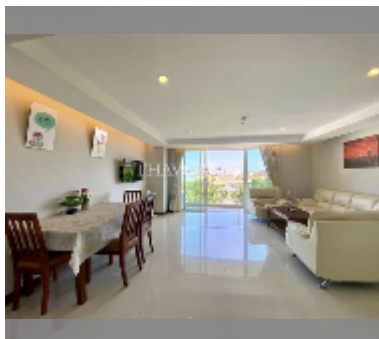

Condo for sale 1 bedroom 69 m² in Hyde Park Residence 1, Pattaya

฿ 3,100,000

UNIT PARAMETERS:

UID	FS-239791
quota	foreign quota
type	1 bedroom
size	69m²
floor	5
view	city view

PROJECT PARAMETERS:

district	Pratumnak
buildings	1
floors	7
built in	2008

FACILITIES:

General information: lowrise, open parking, covered parking.

Swimming pool: swimming pool, rooftop pool, infinity view, sunbathing area.

Chill zone: chill zone, garden.

Health zone: gym.

Other: lobby, CCTV, security.