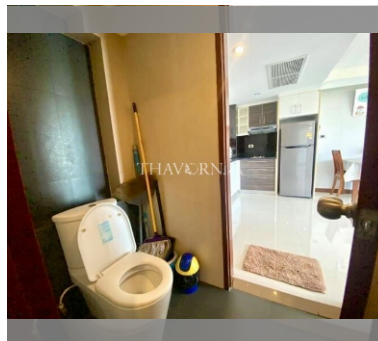

Condo for sale 1 bedroom 69 m² in Hyde Park Residence 1, Pattaya

฿ 3,100,000

UNIT PARAMETERS:

UID	FS-239791
quota	foreign quota
type	1 bedroom
size	69m²
floor	5
view	city view
quality	not chosen
transfer fee payer	Buyer

PROJECT PARAMETERS:

district	Pratumnak
buildings	1
floors	7
built in	2008

FACILITIES:

General information: lowrise.