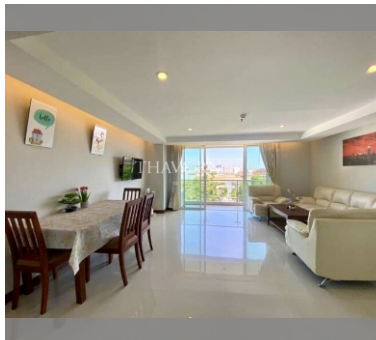

Condo for sale 1 bedroom 69 m² in Hyde Park Residence 1, Pattaya

฿ 3,100,000

UNIT PARAMETERS:

UID	FS-239791
quota	foreign quota
type	1 bedroom
size	69m²
floor	5
view	city view
quality	not chosen
transfer fee payer	Buyer

PROJECT PARAMETERS:

district	Pratumnak
buildings	1
floors	7
built in	2008

FACILITIES:

General information: lowrise.