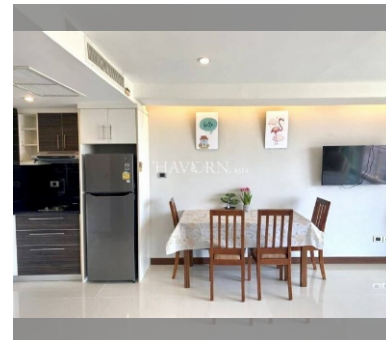

Condo for sale 1 bedroom 69 m² in Hyde Park Residence 1, Pattaya

฿ 3,100,000

UNIT PARAMETERS:

UID	FS-239791
quota	foreign quota
type	1 bedroom
size	69m²
floor	5
view	city view
quality	not chosen
transfer fee payer	Buyer

PROJECT PARAMETERS:

district	Pratumnak
buildings	1
floors	7
built in	2008

FACILITIES:

General information: lowrise.