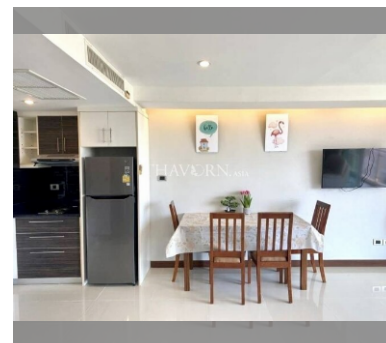

Condo for sale 1 bedroom 69 m² in Hyde Park Residence 1, Pattaya

฿ 3,160,000

UNIT PARAMETERS:

UID	FS-239791
quota	foreign quota
type	1 bedroom
size	69m²
floor	5
view	city view
quality	not chosen
transfer fee payer	Buyer

PROJECT PARAMETERS:

district	Pratumnak
buildings	1
floors	7
built in	2008

FACILITIES:

General information: lowrise.