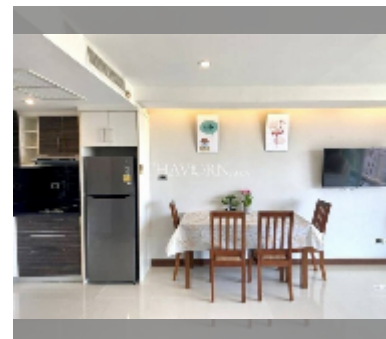

Condo for sale 1 bedroom 69 m² in Hyde Park Residence 1, Pattaya

฿ 3,100,000

UNIT PARAMETERS:

UID	FS-239791
quota	foreign quota
type	1 bedroom
size	69m²
floor	5
view	city view

PROJECT PARAMETERS:

district	Pratumnak
buildings	1
floors	7
built in	2008

FACILITIES:

General information: lowrise, open parking, covered parking.

Swimming pool: swimming pool, rooftop pool, infinity view, sunbathing area.

Chill zone: chill zone, garden.

Health zone: gym.

Other: lobby, CCTV, security.