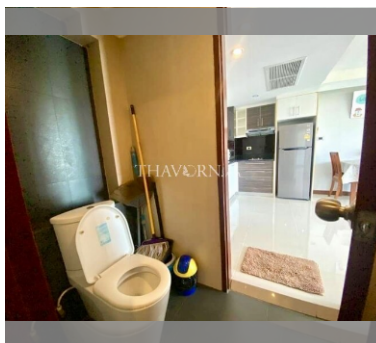

Condo for sale 1 bedroom 69 m² in Hyde Park Residence 1, Pattaya

฿ 3,160,000

UNIT PARAMETERS:

UID	FS-239791
quota	foreign quota
type	1 bedroom
size	69m²
floor	5
view	city view
quality	not chosen
transfer fee payer	Buyer

PROJECT PARAMETERS:

district	Pratumnak
buildings	1
floors	7
built in	2008

FACILITIES:

General information: lowrise.