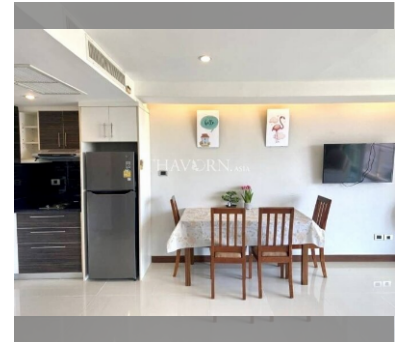

Condo for sale 1 bedroom 69 m² in Hyde Park Residence 1, Pattaya

฿ 3,100,000

UNIT PARAMETERS:

UID	FS-239791
quota	foreign quota
type	1 bedroom
size	69m²
floor	5
view	city view
quality	not chosen
transfer fee payer	Buyer

PROJECT PARAMETERS:

district	Pratumnak
buildings	1
floors	7
built in	2008

FACILITIES:

General information: lowrise.