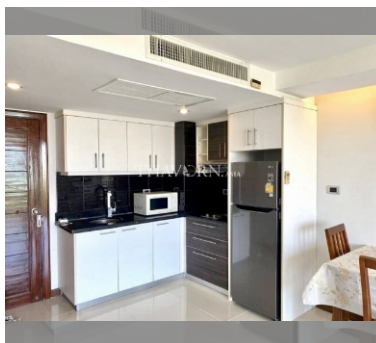

Condo for sale 1 bedroom 69 m² in Hyde Park Residence 1, Pattaya

฿ 3,160,000

UNIT PARAMETERS:

UID	FS-239791
quota	foreign quota
type	1 bedroom
size	69m²
floor	5
view	city view
quality	not chosen
transfer fee payer	Buyer

PROJECT PARAMETERS:

district	Pratumnak
buildings	1
floors	7
built in	2008

FACILITIES:

General information: lowrise.