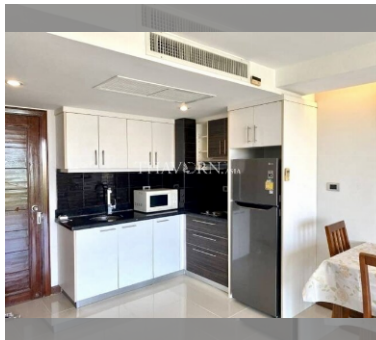

Condo for sale 1 bedroom 69 m² in Hyde Park Residence 1, Pattaya

฿ 3,100,000

UNIT PARAMETERS:

UID	FS-239791
quota	foreign quota
type	1 bedroom
size	69m²
floor	5
view	city view
quality	not chosen
transfer fee payer	Buyer

PROJECT PARAMETERS:

district	Pratumnak
buildings	1
floors	7
built in	2008

FACILITIES:

General information: lowrise.