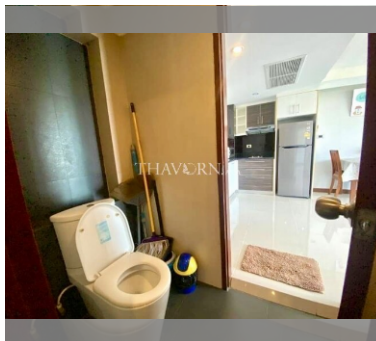

Condo for sale 1 bedroom 69 m² in Hyde Park Residence 1, Pattaya

฿ 3,100,000

UNIT PARAMETERS:

UID	FS-239791
quota	foreign quota
type	1 bedroom
size	69m²
floor	5
view	city view
quality	not chosen
transfer fee payer	Buyer

PROJECT PARAMETERS:

district	Pratumnak
buildings	1
floors	7
built in	2008

FACILITIES:

General information: lowrise.