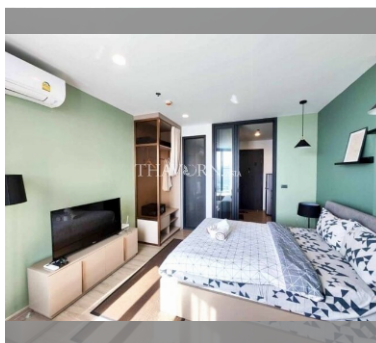

Condo for sale 1 bedroom 27 m² in Edge Central Pattaya, Pattaya

฿ 5,800,000

UNIT PARAMETERS:

UID	FS-239785
quota	foreign quota
type	1 bedroom
size	27m²
floor	15
view	sea view
quality	not chosen
transfer fee payer	50/50

PROJECT PARAMETERS:

district	Central Pattaya
buildings	1
floors	31
built in	2021

FACILITIES:

General information: highrise, meters to beach: 500, minutes to beach: 10, multi-level parking, covered parking.

Swimming pool: swimming pool, rooftop pool, pool bar .

Chill zone: chill zone, garden, rooftop chillout, barbeque areas.

Health zone: gym, sauna.

Other: reception, lobby, meeting room, games room, CCTV, security.