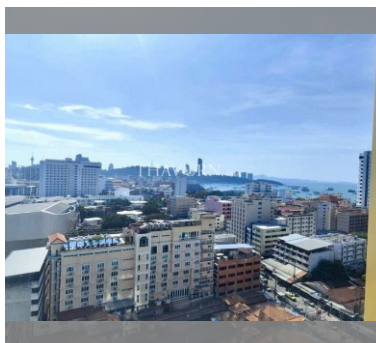

Condo for sale 1 bedroom 27 m² in Edge Central Pattaya, Pattaya

฿ 5,800,000

UNIT PARAMETERS:

UID	FS-239785
quota	foreign quota
type	1 bedroom
size	27m²
floor	15
view	sea view
quality	not chosen
transfer fee payer	50/50

PROJECT PARAMETERS:

district	Central Pattaya
buildings	1
floors	31
built in	2021

FACILITIES:

General information: highrise, meters to beach: 500, minutes to beach: 10, multi-level parking, covered parking.

Swimming pool: swimming pool, rooftop pool, pool bar .

Chill zone: chill zone, garden, rooftop chillout, barbeque areas.

Health zone: gym, sauna.

Other: reception, lobby, meeting room, games room, CCTV, security.