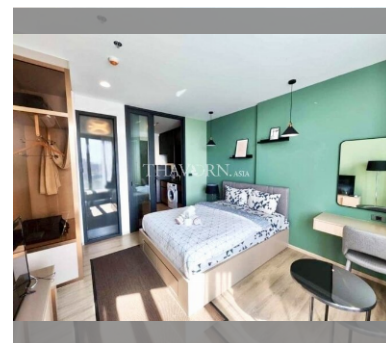

Condo for sale 1 bedroom 27 m² in Edge Central Pattaya, Pattaya

฿ 5,800,000

UNIT PARAMETERS:

UID	FS-239785
quota	foreign quota
type	1 bedroom
size	27m²
floor	15
view	sea view
quality	not chosen
transfer fee payer	50/50

PROJECT PARAMETERS:

district	Central Pattaya
buildings	1
floors	31
built in	2021

FACILITIES:

General information: highrise, meters to beach: 500, minutes to beach: 10, multi-level parking, covered parking.

Swimming pool: swimming pool, rooftop pool, pool bar .

Chill zone: chill zone, garden, rooftop chillout, barbeque areas.

Health zone: gym, sauna.

Other: reception, lobby, meeting room, games room, CCTV, security.