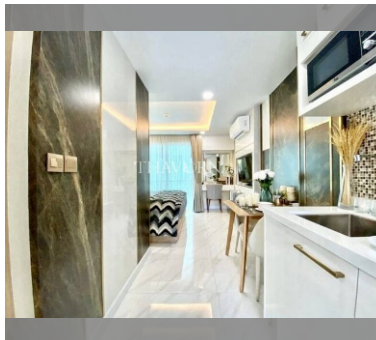

Condo for sale 1 bedroom 25 m² in Dusit Grand Park 2, Pattaya

฿ 1,940,000

UNIT PARAMETERS:

UID	FS-239784
quota	foreign quota
type	1 bedroom
size	25m²
floor	6
view	pool view
transfer cost	
transfer fee payer	Buyer
additional cost	

PROJECT PARAMETERS:

district	Jomtien
buildings	5
floors	8
built in	2020

FACILITIES:

General information: boutique, underground parking.

Swimming pool: swimming pool, kids pool, jacuzzi.

Chill zone: chill zone, garden.

Health zone: gym.

Other: lobby, clubhouse, CCTV, security.