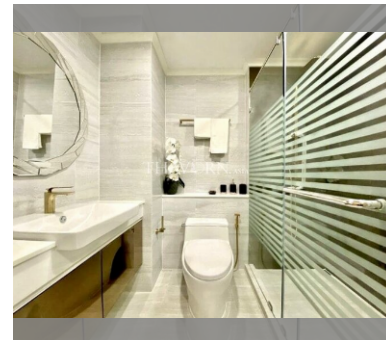

Condo for sale 1 bedroom 25 m² in Dusit Grand Park 2, Pattaya

฿ 1,940,000

UNIT PARAMETERS:

UID	FS-239784
quota	foreign quota
type	1 bedroom
size	25m ²
floor	6
view	pool view
transfer cost	
transfer fee payer	Buyer
additional cost	

PROJECT PARAMETERS:

district	Jomtien
buildings	5
floors	8
built in	2020

FACILITIES:

General information: boutique, underground parking.

Swimming pool: swimming pool, kids pool, jacuzzi.

Chill zone: chill zone, garden.

Health zone: gym.

Other: lobby, clubhouse, CCTV, security.

details