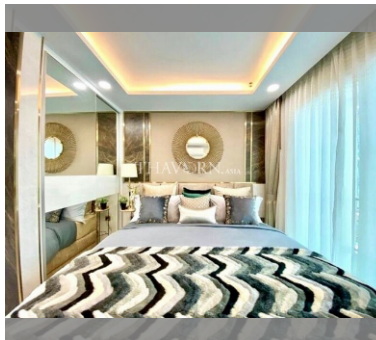

Condo for sale 1 bedroom 25 m² in Dusit Grand Park 2, Pattaya

฿ 1,940,000

UNIT PARAMETERS:

UID	FS-239784
quota	foreign quota
type	1 bedroom
size	25m²
floor	6
view	pool view
transfer cost	
transfer fee payer	Buyer
additional cost	

PROJECT PARAMETERS:

district	Jomtien
buildings	5
floors	8
built in	2020

FACILITIES:

General information: boutique, underground parking.

Swimming pool: swimming pool, kids pool, jacuzzi.

Chill zone: chill zone, garden.

Health zone: gym.

Other: lobby, clubhouse, CCTV, security.