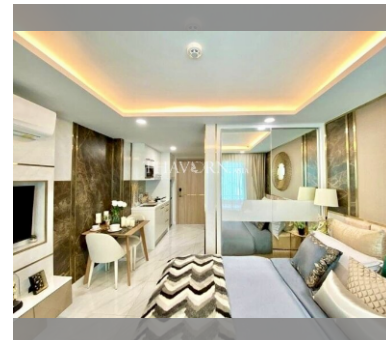

Condo for sale 1 bedroom 25 m² in Dusit Grand Park 2, Pattaya

฿ 1,940,000

UNIT PARAMETERS:

UID	FS-239784
quota	foreign quota
type	1 bedroom
size	25m²
floor	6
view	pool view
transfer cost	
transfer fee payer	Buyer
additional cost	

PROJECT PARAMETERS:

district	Jomtien
buildings	5
floors	8
built in	2020

FACILITIES:

General information: boutique, underground parking.

Swimming pool: swimming pool, kids pool, jacuzzi.

Chill zone: chill zone, garden.

Health zone: gym.

Other: lobby, clubhouse, CCTV, security.