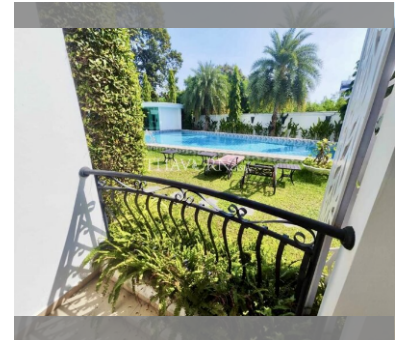

Condo for sale 1 bedroom 27 m² in City Garden Olympus, Pattaya

฿ 2,100,000

UNIT PARAMETERS:

UID	FS-239781
quota	foreign quota
type	1 bedroom
size	27m ²
floor	1
view	pool view
transfer cost	
transfer fee payer	Buyer
additional cost	

PROJECT PARAMETERS:

district	Central Pattaya
buildings	6
floors	8
built in	2018
maintenance	฿ 12,960/year

FACILITIES:

General information: resort, underground parking.

Swimming pool: swimming pool, kids pool, jacuzzi, pool bar .

Chill zone: chill zone, rooftop chillout.

Health zone: gym, sauna.

Other: lobby, CCTV, security, minimart.

details