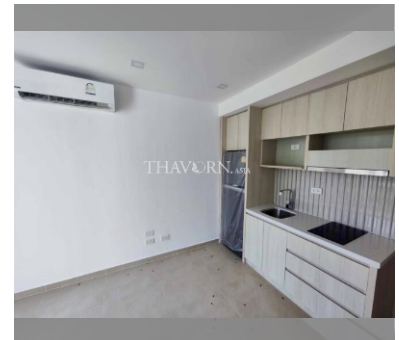

Condo for sale 1 bedroom 27 m² in City Garden Olympus, Pattaya

฿ 2,100,000

UNIT PARAMETERS:

UID	FS-239781
quota	foreign quota
type	1 bedroom
size	27m²
floor	1
view	pool view
transfer cost	
transfer fee payer	Buyer
additional cost	

PROJECT PARAMETERS:

district	Central Pattaya
buildings	6
floors	8
built in	2018
maintenance	฿ 12,960/year

FACILITIES:

General information: resort, underground parking.

Swimming pool: swimming pool, kids pool, jacuzzi, pool bar .

Chill zone: chill zone, rooftop chillout.

Health zone: gym, sauna.

Other: lobby, CCTV, security, minimart.