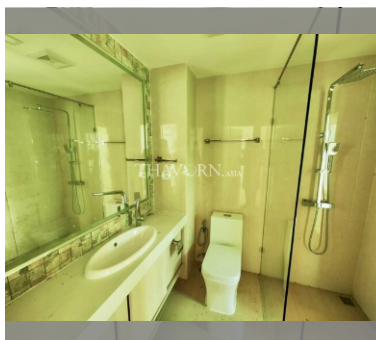

Condo for sale 1 bedroom 27 m² in City Garden Olympus, Pattaya

฿ 2,100,000

UNIT PARAMETERS:

UID	FS-239781
quota	foreign quota
type	1 bedroom
size	27m²
floor	1
view	pool view
transfer fee payer	Buyer

PROJECT PARAMETERS:

district	Central Pattaya
buildings	6
floors	8
built in	2018
maintenance	฿ 12,960/year

FACILITIES:

General information: resort, underground parking.

Swimming pool: swimming pool, kids pool, jacuzzi, pool bar .

Chill zone: chill zone, rooftop chillout.

Health zone: gym, sauna.

Other: lobby, CCTV, security, minimart.