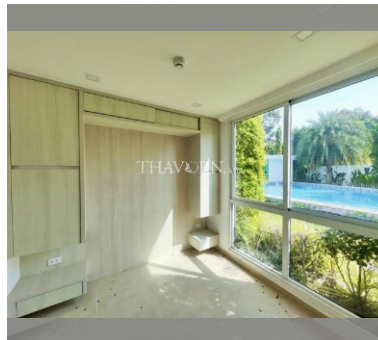

Condo for sale 1 bedroom 27 m² in City Garden Olympus, Pattaya

฿ 2,100,000

UNIT PARAMETERS:

UID	FS-239781
quota	foreign quota
type	1 bedroom
size	27m²
floor	1
view	pool view
transfer cost	
transfer fee payer	Buyer
additional cost	

PROJECT PARAMETERS:

district	Central Pattaya
buildings	6
floors	8
built in	2018
maintenance	฿ 12,960/year

FACILITIES:

General information: resort, underground parking.

Swimming pool: swimming pool, kids pool, jacuzzi, pool bar .

Chill zone: chill zone, rooftop chillout.

Health zone: gym, sauna.

Other: lobby, CCTV, security, minimart.