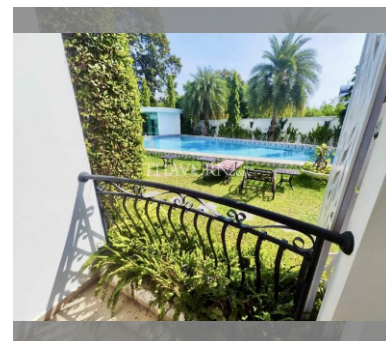

Condo for sale 1 bedroom 27 m² in City Garden Olympus, Pattaya

฿ 2,100,000

UNIT PARAMETERS:

UID	FS-239781
quota	foreign quota
type	1 bedroom
size	27m²
floor	1
view	pool view
transfer fee payer	Buyer

PROJECT PARAMETERS:

district	Central Pattaya
buildings	6
floors	8
built in	2018
maintenance	฿ 12,960/year

FACILITIES:

General information: resort, underground parking.

Swimming pool: swimming pool, kids pool, jacuzzi, pool bar .

Chill zone: chill zone, rooftop chillout.

Health zone: gym, sauna.

Other: lobby, CCTV, security, minimart.