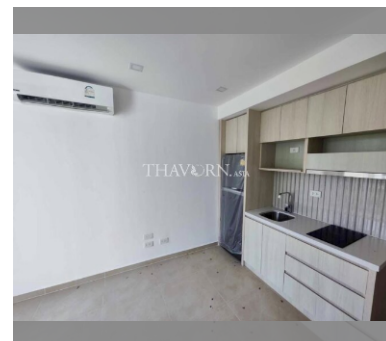

Condo for sale 1 bedroom 27 m² in City Garden Olympus, Pattaya

฿ 2,100,000

UNIT PARAMETERS:

UID	FS-239781
quota	foreign quota
type	1 bedroom
size	27m²
floor	1
view	pool view
transfer fee payer	Buyer

PROJECT PARAMETERS:

district	Central Pattaya
buildings	6
floors	8
built in	2018
maintenance	฿ 12,960/year

FACILITIES:

General information: resort, underground parking.

Swimming pool: swimming pool, kids pool, jacuzzi, pool bar .

Chill zone: chill zone, rooftop chillout.

Health zone: gym, sauna.

Other: lobby, CCTV, security, minimart.