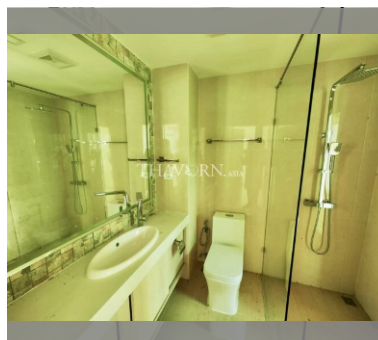

Condo for sale 1 bedroom 27 m² in City Garden Olympus, Pattaya

฿ 2,100,000

UNIT PARAMETERS:

UID	FS-239781
quota	foreign quota
type	1 bedroom
size	27m²
floor	1
view	pool view
transfer cost	
transfer fee payer	Buyer
additional cost	

PROJECT PARAMETERS:

district	Central Pattaya
buildings	6
floors	8
built in	2018
maintenance	฿ 12,960/year

FACILITIES:

General information: resort, underground parking.

Swimming pool: swimming pool, kids pool, jacuzzi, pool bar .

Chill zone: chill zone, rooftop chillout.

Health zone: gym, sauna.

Other: lobby, CCTV, security, minimart.