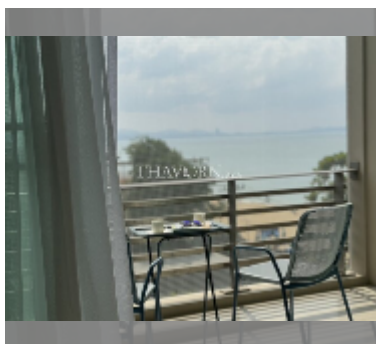

Condo for sale 1 bedroom 56 m² in Musselana, Pattaya

฿ 3,200,000

UNIT PARAMETERS:

UID	FS-239760
quota	thai quota
type	1 bedroom
size	56m²
floor	4
view	sea view

PROJECT PARAMETERS:

district	Jomtien
buildings	1
floors	7
built in	2010

FACILITIES:

General information: boutique, underground parking.

Swimming pool: swimming pool.

Chill zone: chill zone.

Health zone: gym, sauna.

Other: CCTV, security, minimart.