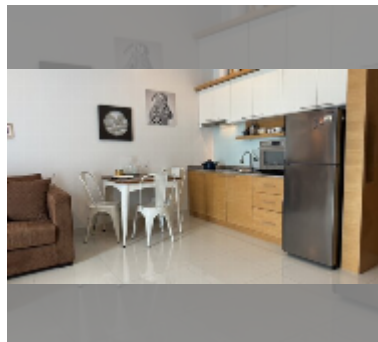

Condo for sale 1 bedroom 56 m² in Musselana, Pattaya

฿ 3,200,000

UNIT PARAMETERS:

UID	FS-239760
quota	thai quota
type	1 bedroom
size	56m²
floor	4
view	sea view

PROJECT PARAMETERS:

district	Jomtien
buildings	1
floors	7
built in	2010
maintenance	฿ 26,880/year

FACILITIES:

General information: boutique, underground parking.

Swimming pool: swimming pool.

Chill zone: chill zone.

Health zone: gym, sauna.

Other: CCTV, security, minimart.