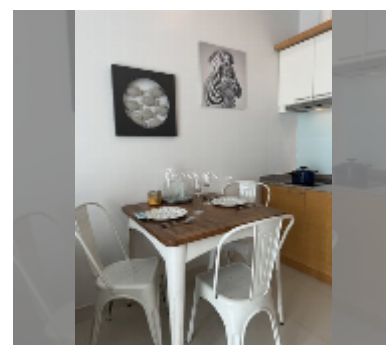

Condo for sale 1 bedroom 56 m² in Musselana, Pattaya

฿ 3,200,000

UNIT PARAMETERS:

UID	FS-239760
quota	thai quota
type	1 bedroom
size	56m²
floor	4
view	sea view

PROJECT PARAMETERS:

district	Jomtien
buildings	1
floors	7
built in	2010

FACILITIES:

General information: boutique, underground parking.

Swimming pool: swimming pool.

Chill zone: chill zone.

Health zone: gym, sauna.

Other: CCTV, security, minimart.