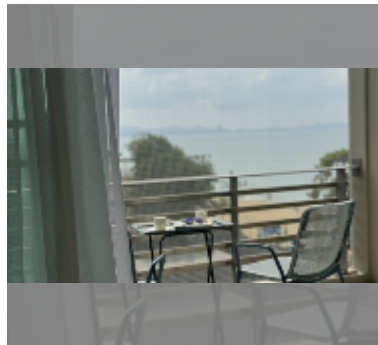

Condo for sale 1 bedroom 56 m² in Musselana, Pattaya

฿ 3,200,000

UNIT PARAMETERS:

UID	FS-239760
quota	thai quota
type	1 bedroom
size	56m²
floor	4
view	sea view

PROJECT PARAMETERS:

district	Jomtien
buildings	1
floors	7
built in	2010
maintenance	฿ 26,880/year

FACILITIES:

General information: boutique, underground parking.

Swimming pool: swimming pool.

Chill zone: chill zone.

Health zone: gym, sauna.

Other: CCTV, security, minimart.