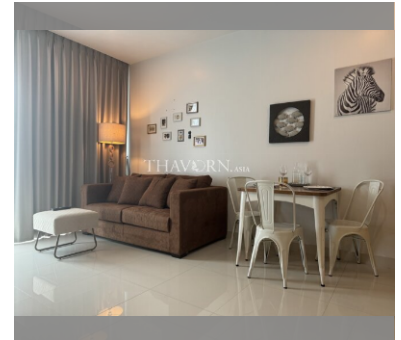

Condo for sale 1 bedroom 56 m² in Musselana, Pattaya

฿ 3,200,000

UNIT PARAMETERS:

UID	FS-239760
quota	thai quota
type	1 bedroom
size	56m²
floor	4
view	sea view
quality	not chosen
transfer fee payer	Seller50/buyer50

PROJECT PARAMETERS:

district	Jomtien
buildings	1
floors	7
built in	2010

FACILITIES:

General information: boutique, underground parking.

Swimming pool: swimming pool.

Chill zone: chill zone.

Health zone: gym, sauna.

Other: CCTV, security, minimart.