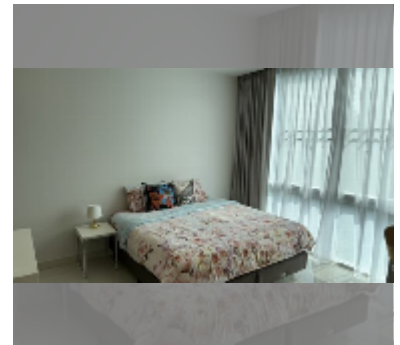

## Condo for sale 1 bedroom 56 m<sup>2</sup> in Musselana, Pattaya

**฿ 3,200,000**

**UNIT PARAMETERS:**

UID	FS-239760
quota	thai quota
type	1 bedroom
size	56m <sup>2</sup>
floor	4
view	sea view

**PROJECT PARAMETERS:**

district	Jomtien
buildings	1
floors	7
built in	2010

**FACILITIES:**

General information: boutique, underground parking.

Swimming pool: swimming pool.

Chill zone: chill zone.

Health zone: gym, sauna.

Other: CCTV, security, minimart.