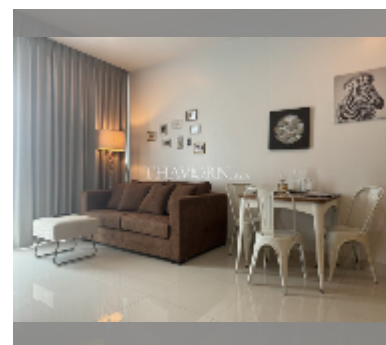

Condo for sale 1 bedroom 56 m² in Musselana, Pattaya

฿ 3,200,000

UNIT PARAMETERS:

UID	FS-239760
quota	thai quota
type	1 bedroom
size	56m²
floor	4
view	sea view

PROJECT PARAMETERS:

district	Jomtien
buildings	1
floors	7
built in	2010

FACILITIES:

General information: boutique, underground parking.

Swimming pool: swimming pool.

Chill zone: chill zone.

Health zone: gym, sauna.

Other: CCTV, security, minimart.