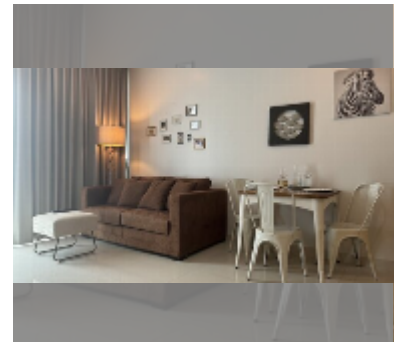

Condo for sale 1 bedroom 56 m² in Musselana, Pattaya

฿ 3,200,000

UNIT PARAMETERS:

UID	FS-239760
quota	thai quota
type	1 bedroom
size	56m²
floor	4
view	sea view

PROJECT PARAMETERS:

district	Jomtien
buildings	1
floors	7
built in	2010
maintenance	฿ 26,880/year

FACILITIES:

General information: boutique, underground parking.

Swimming pool: swimming pool.

Chill zone: chill zone.

Health zone: gym, sauna.

Other: CCTV, security, minimart.