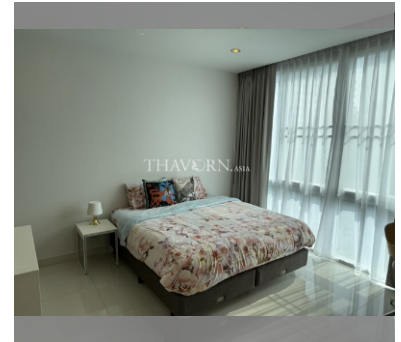

Condo for sale 1 bedroom 56 m² in Musselana, Pattaya

฿ 3,200,000

UNIT PARAMETERS:

UID	FS-239760
quota	thai quota
type	1 bedroom
size	56m²
floor	4
view	sea view
quality	not chosen
transfer fee payer	Seller50/buyer50

PROJECT PARAMETERS:

district	Jomtien
buildings	1
floors	7
built in	2010

FACILITIES:

General information: boutique, underground parking.

Swimming pool: swimming pool.

Chill zone: chill zone.

Health zone: gym, sauna.

Other: CCTV, security, minimart.