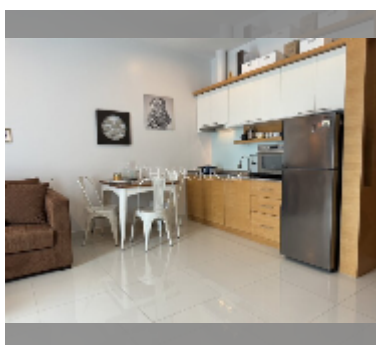

Condo for sale 1 bedroom 56 m² in Musselana, Pattaya

฿ 3,200,000

UNIT PARAMETERS:

UID	FS-239760
quota	thai quota
type	1 bedroom
size	56m²
floor	4
view	sea view

PROJECT PARAMETERS:

district	Jomtien
buildings	1
floors	7
built in	2010

FACILITIES:

General information: boutique, underground parking.

Swimming pool: swimming pool.

Chill zone: chill zone.

Health zone: gym, sauna.

Other: CCTV, security, minimart.