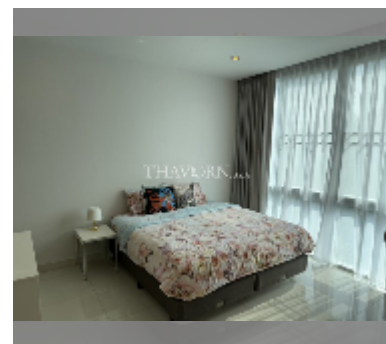

Condo for sale 1 bedroom 56 m² in Musselana, Pattaya

฿ 3,200,000

UNIT PARAMETERS:

UID	FS-239760
quota	thai quota
type	1 bedroom
size	56m²
floor	4
view	sea view

PROJECT PARAMETERS:

district	Jomtien
buildings	1
floors	7
built in	2010

FACILITIES:

General information: boutique, underground parking.

Swimming pool: swimming pool.

Chill zone: chill zone.

Health zone: gym, sauna.

Other: CCTV, security, minimart.