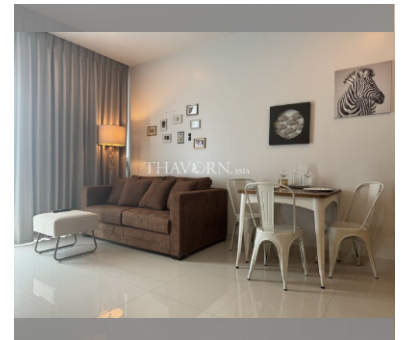

Condo for sale 1 bedroom 56 m² in Musselana, Pattaya

฿ 3,200,000

UNIT PARAMETERS:

UID	FS-239760
quota	thai quota
type	1 bedroom
size	56m²
floor	4
view	sea view
quality	not chosen
transfer cost	
transfer fee payer	Seller50/buyer50
additional cost	

PROJECT PARAMETERS:

district	Jomtien
buildings	1
floors	7
built in	2010

FACILITIES:

General information: boutique, underground parking.

Swimming pool: swimming pool.

Chill zone: chill zone.

Health zone: gym, sauna.

Other: CCTV, security, minimart.