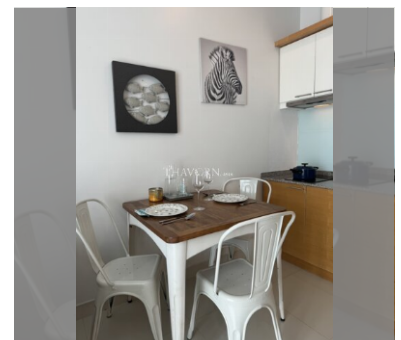

Condo for sale 1 bedroom 56 m² in Musselana, Pattaya

฿ 3,200,000

UNIT PARAMETERS:

UID	FS-239760
quota	thai quota
type	1 bedroom
size	56m²
floor	4
view	sea view
quality	not chosen
transfer cost	
transfer fee payer	Seller50/buyer50
additional cost	

PROJECT PARAMETERS:

district	Jomtien
buildings	1
floors	7
built in	2010

FACILITIES:

General information: boutique, underground parking.

Swimming pool: swimming pool.

Chill zone: chill zone.

Health zone: gym, sauna.

Other: CCTV, security, minimart.