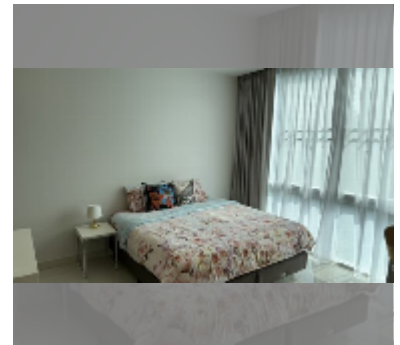

Condo for sale 1 bedroom 56 m² in Musselana, Pattaya

฿ 3,200,000

UNIT PARAMETERS:

UID	FS-239760
quota	thai quota
type	1 bedroom
size	56m ²
floor	4
view	sea view

PROJECT PARAMETERS:

district	Jomtien
buildings	1
floors	7
built in	2010
maintenance	฿ 26,880/year

FACILITIES:

General information: boutique, underground parking.

Swimming pool: swimming pool.

Chill zone: chill zone.

Health zone: gym, sauna.

Other: CCTV, security, minimart.

[details](#)