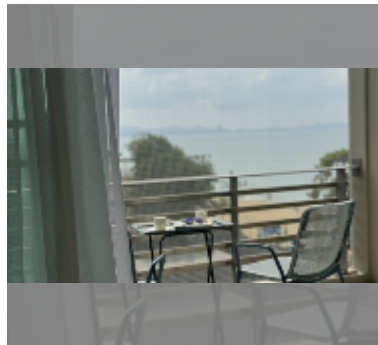

district	Jomtien
buildings	1
floors	7
built in	2010

**FACILITIES:**

General information: boutique, underground parking.

Swimming pool: swimming pool.

Chill zone: chill zone.

Health zone: gym, sauna.

Other: CCTV, security, minimart.