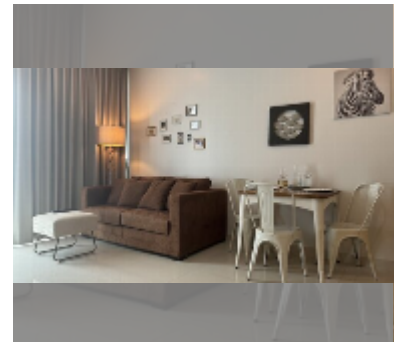

Condo for sale 1 bedroom 56 m² in Musselana, Pattaya

฿ 3,200,000

UNIT PARAMETERS:

UID	FS-239760
quota	thai quota
type	1 bedroom
size	56m ²
floor	4
view	sea view

PROJECT PARAMETERS:

district	Jomtien
buildings	1
floors	7
built in	2010
maintenance	฿ 26,880/year

FACILITIES:

General information: boutique, underground parking.

Swimming pool: swimming pool.

Chill zone: chill zone.

Health zone: gym, sauna.

Other: CCTV, security, minimart.

[details](#)