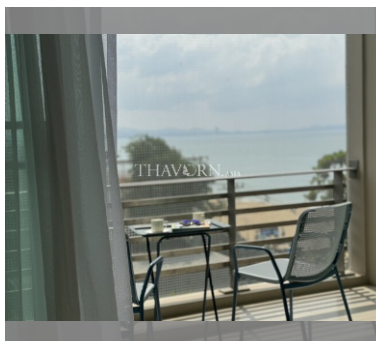

Condo for sale 1 bedroom 56 m² in Musselana, Pattaya

฿ 3,200,000

UNIT PARAMETERS:

UID	FS-239760
quota	thai quota
type	1 bedroom
size	56m²
floor	4
view	sea view
quality	not chosen
transfer fee payer	Seller50/buyer50

PROJECT PARAMETERS:

district	Jomtien
buildings	1
floors	7
built in	2010

FACILITIES:

General information: boutique, underground parking.

Swimming pool: swimming pool.

Chill zone: chill zone.

Health zone: gym, sauna.

Other: CCTV, security, minimart.