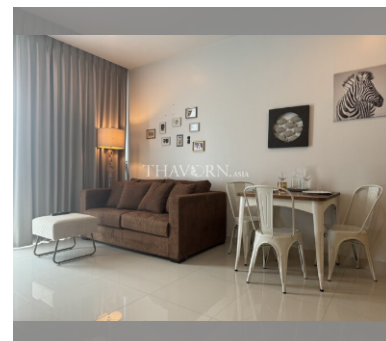

Condo for sale 1 bedroom 56 m² in Musselana, Pattaya

฿ 3,200,000

UNIT PARAMETERS:

UID	FS-239760
quota	thai quota
type	1 bedroom
size	56m²
floor	4
view	sea view
quality	not chosen
transfer fee payer	Seller50/buyer50

PROJECT PARAMETERS:

district	Jomtien
buildings	1
floors	7
built in	2010

FACILITIES:

General information: boutique, underground parking.

Swimming pool: swimming pool.

Chill zone: chill zone.

Health zone: gym, sauna.

Other: CCTV, security, minimart.