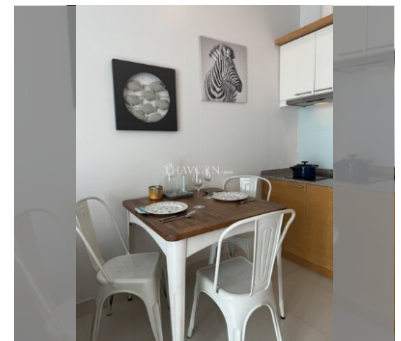

Condo for sale 1 bedroom 56 m² in Musselana, Pattaya

฿ 3,200,000

UNIT PARAMETERS:

UID	FS-239760
quota	thai quota
type	1 bedroom
size	56m²
floor	4
view	sea view
quality	not chosen
transfer fee payer	Seller50/buyer50

PROJECT PARAMETERS:

district	Jomtien
buildings	1
floors	7
built in	2010

FACILITIES:

General information: boutique, underground parking.

Swimming pool: swimming pool.

Chill zone: chill zone.

Health zone: gym, sauna.

Other: CCTV, security, minimart.