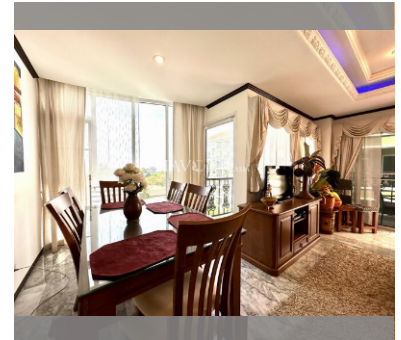

Condo for sale 2 bedroom 86 m² in Siam Oriental Twins, Pattaya

฿ 6,100,000

UNIT PARAMETERS:

UID	FS-239717
quota	foreign quota
type	2 bedroom
size	86m²
floor	5
view	partial sea view
quality	not chosen
transfer fee payer	50/50
exclusive	on

PROJECT PARAMETERS:

district	Pratumnak
buildings	2
floors	7
built in	2009
maintenance	฿ 41,280/year

FACILITIES:

General information: boutique, meters to beach: 500, pets are allowed, underground parking.

Swimming pool: swimming pool.

Other: CCTV, security.