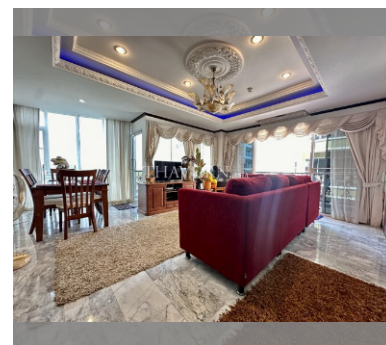

Condo for sale 2 bedroom 86 m² in Siam Oriental Twins, Pattaya

Welcome to your dream home in the heart of Pattaya! Nestled within the prestigious Siam Oriental Twins complex, this stunning 2-bedroom apartment offers the perfect blend of comfort and style. Spanning a generous 86 square meters, this fully furnished gem is ready for you to move in and start living the life you've always imagined. Located on the 5th floor of a 7-story building, this residence provides a serene escape with a touch of elegance. The open and inviting layout is perfect for both relaxation and entertaining, while the tasteful furnishings add a touch of sophistication to every corner. Situated in the sought-after Pratumnak area, you'll enjoy the best of both worlds – a peaceful neighborhood with easy access to all the vibrant...

฿ 6,100,000

UNIT PARAMETERS:

UID	FS-239717
quota	foreign quota
type	2 bedroom
size	86m²
floor	5
view	partial sea view
quality	not chosen
transfer cost	
transfer fee payer	50/50
additional cost	
exclusive	on

PROJECT PARAMETERS:

district	Pratumnak
buildings	2
floors	7
built in	2009
maintenance	฿ 41,280/year

FACILITIES:

General information: boutique, meters to beach: 500, pets are allowed, underground parking.

Swimming pool: swimming pool.

Other: CCTV, security.