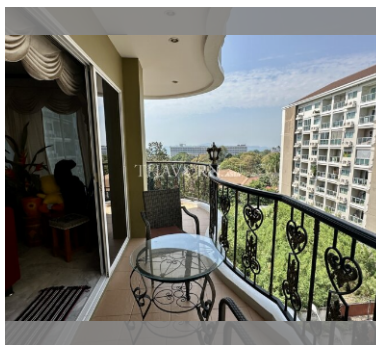

Condo for sale 2 bedroom 86 m² in Siam Oriental Twins, Pattaya

Welcome to your dream home in the heart of Pattaya! Nestled within the prestigious Siam Oriental Twins complex, this stunning 2-bedroom apartment offers the perfect blend of comfort and style. Spanning a generous 86 square meters, this fully furnished gem is ready for you to move in and start living the life you've always imagined. Located on the 5th floor of a 7-story building, this residence provides a serene escape with a touch of elegance. The open and inviting layout is perfect for both relaxation and entertaining, while the tasteful furnishings add a touch of sophistication to every corner. Situated in the sought-after Pratumnak area, you'll enjoy the best of both worlds – a peaceful neighborhood with easy access to all the vibrant...

฿ 6,100,000

UNIT PARAMETERS:

UID	FS-239717
quota	foreign quota
type	2 bedroom
size	86m²
floor	5
view	partial sea view
quality	not chosen
transfer cost	
transfer fee payer	50/50
additional cost	
exclusive	on

PROJECT PARAMETERS:

district	Pratumnak
buildings	2
floors	7
built in	2009
maintenance	฿ 41,280/year

FACILITIES:

General information: boutique, meters to beach: 500, pets are allowed, underground parking.

Swimming pool: swimming pool.

Other: CCTV, security.