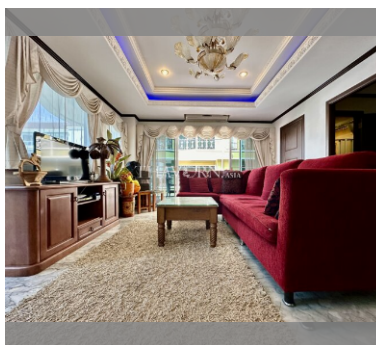

Condo for sale 2 bedroom 86 m² in Siam Oriental Twins, Pattaya

Welcome to your dream home in the heart of Pattaya! Nestled within the prestigious Siam Oriental Twins complex, this stunning 2-bedroom apartment offers the perfect blend of comfort and style. Spanning a generous 86 square meters, this fully furnished gem is ready for you to move in and start living the life you've always imagined. Located on the 5th floor of a 7-story building, this residence provides a serene escape with a touch of elegance. The open and inviting layout is perfect for both relaxation and entertaining, while the tasteful furnishings add a touch of sophistication to every corner. Situated in the sought-after Pratumnak area, you'll enjoy the best of both worlds – a peaceful neighborhood with easy access to all the vibrant...

฿ 6,100,000

UNIT PARAMETERS:

UID	FS-239717
quota	foreign quota
type	2 bedroom
size	86m²
floor	5
view	partial sea view
quality	not chosen
transfer cost	
transfer fee payer	50/50
additional cost	
exclusive	on

PROJECT PARAMETERS:

district	Pratumnak
buildings	2
floors	7
built in	2009
maintenance	฿ 41,280/year

FACILITIES:

General information: boutique, meters to beach: 500, pets are allowed, underground parking.

Swimming pool: swimming pool.

Other: CCTV, security.