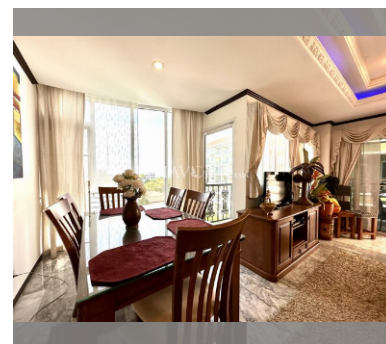

Condo for sale 2 bedroom 86 m² in Siam Oriental Twins, Pattaya

Welcome to your dream home in the heart of Pattaya! Nestled within the prestigious Siam Oriental Twins complex, this stunning 2-bedroom apartment offers the perfect blend of comfort and style. Spanning a generous 86 square meters, this fully furnished gem is ready for you to move in and start living the life you've always imagined. Located on the 5th floor of a 7-story building, this residence provides a serene escape with a touch of elegance. The open and inviting layout is perfect for both relaxation and entertaining, while the tasteful furnishings add a touch of sophistication to every corner. Situated in the sought-after Pratumnak area, you'll enjoy the best of both worlds – a peaceful neighborhood with easy access to all the vibrant...

฿ 6,100,000

UNIT PARAMETERS:

UID	FS-239717
quota	foreign quota
type	2 bedroom
size	86m²
floor	5
view	partial sea view
quality	not chosen
transfer cost	
transfer fee payer	50/50
additional cost	
exclusive	on

PROJECT PARAMETERS:

district	Pratumnak
buildings	2
floors	7
built in	2009
maintenance	฿ 41,280/year

FACILITIES:

General information: boutique, meters to beach: 500, pets are allowed, underground parking.

Swimming pool: swimming pool.

Other: CCTV, security.