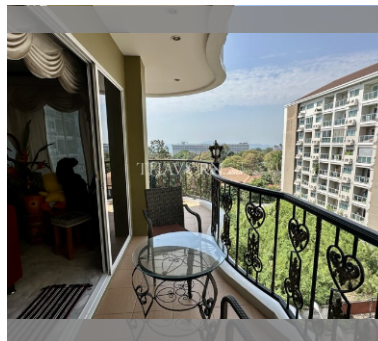

Condo for sale 2 bedroom 86 m² in Siam Oriental Twins, Pattaya

฿ 6,100,000

UNIT PARAMETERS:

UID	FS-239717
quota	foreign quota
type	2 bedroom
size	86m²
floor	5
view	partial sea view
quality	not chosen
transfer fee payer	50/50
exclusive	on

PROJECT PARAMETERS:

district	Pratumnak
buildings	2
floors	7
built in	2009
maintenance	฿ 41,280/year

FACILITIES:

General information: boutique, meters to beach: 500, pets are allowed, underground parking.

Swimming pool: swimming pool.

Other: CCTV, security.