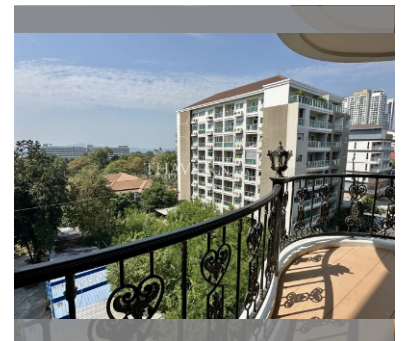

Condo for sale 2 bedroom 86 m² in Siam Oriental Twins, Pattaya

฿ 6,100,000

UNIT PARAMETERS:

UID	FS-239717
quota	foreign quota
type	2 bedroom
size	86m²
floor	5
view	partial sea view
quality	not chosen
transfer fee payer	50/50
exclusive	on

PROJECT PARAMETERS:

district	Pratumnak
buildings	2
floors	7
built in	2009
maintenance	฿ 41,280/year

FACILITIES:

General information: boutique, meters to beach: 500, pets are allowed, underground parking.

Swimming pool: swimming pool.

Other: CCTV, security.