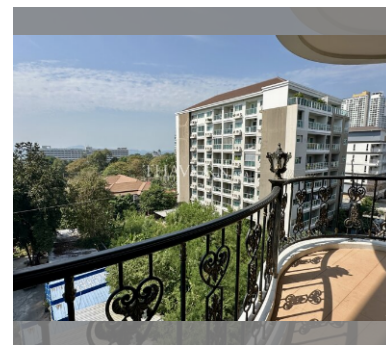

Condo for sale 2 bedroom 86 m² in Siam Oriental Twins, Pattaya

Welcome to your dream home in the heart of Pattaya! Nestled within the prestigious Siam Oriental Twins complex, this stunning 2-bedroom apartment offers the perfect blend of comfort and style. Spanning a generous 86 square meters, this fully furnished gem is ready for you to move in and start living the life you've always imagined. Located on the 5th floor of a 7-story building, this residence provides a serene escape with a touch of elegance. The open and inviting layout is perfect for both relaxation and entertaining, while the tasteful furnishings add a touch of sophistication to every corner. Situated in the sought-after Pratumnak area, you'll enjoy the best of both worlds – a peaceful neighborhood with easy access to all the vibrant...

฿ 6,100,000

UNIT PARAMETERS:

UID	FS-239717
quota	foreign quota
type	2 bedroom
size	86m²
floor	5
view	partial sea view
quality	not chosen
transfer cost	
transfer fee payer	50/50
additional cost	
exclusive	on

PROJECT PARAMETERS:

district	Pratumnak
buildings	2
floors	7
built in	2009
maintenance	฿ 41,280/year

FACILITIES:

General information: boutique, meters to beach: 500, pets are allowed, underground parking.

Swimming pool: swimming pool.

Other: CCTV, security.