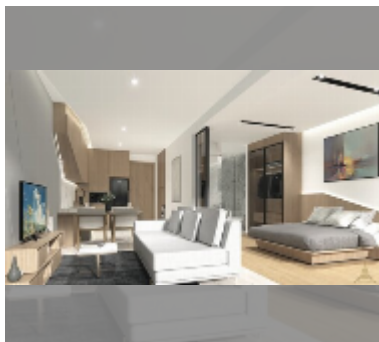

Condo for sale 1 bedroom 59.52 m² in Hythe Condominium, Phuket

฿ 10,475,520

UNIT PARAMETERS:

UID	FS-239706
type	1 bedroom
size	59.52m ²
floor	2
view	pool view

PROJECT PARAMETERS:

district	Talang
buildings	4
floors	6
built in	2025

FACILITIES:

General information: boutique, minutes to beach: 5, open parking.

Swimming pool: swimming pool.

Chill zone: chill zone, garden.

Health zone: gym, SPA.

Other: lobby, clubhouse, CCTV, security.

[details](#)