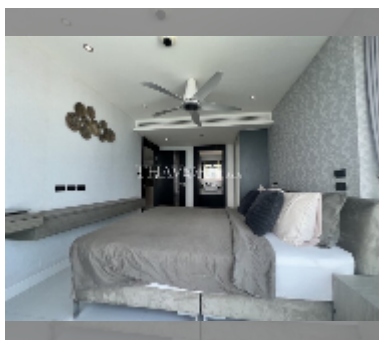

Condo for sale 2 bedroom 85 m² in Amari Residences, Pattaya

฿ 10,900,000

UNIT PARAMETERS:

UID	FS-239651
quota	foreign quota
type	2 bedroom
size	85m²
floor	21
view	sea view
quality	excellent
equipment: furniture, household appliances, kitchen appliances	
online viewing	yes

PROJECT PARAMETERS:

district	Pratumnak
buildings	1
floors	35
built in	2013
maintenance	B 30,600/year

FACILITIES:

General information: highrise, underground parking.

Swimming pool: swimming pool, pool bar .

Chill zone: chill zone, garden.

Health zone: gym, sauna.

Other: reception, lobby, CCTV, security, minimart, room service.