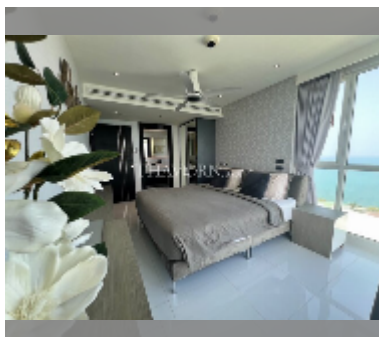

Condo for sale 2 bedroom 85 m² in Amari Residences, Pattaya

฿ 10,900,000

UNIT PARAMETERS:

UID	FS-239651
quota	foreign quota
type	2 bedroom
size	85m²
floor	21
view	sea view
quality	excellent
equipment: furniture, household appliances, kitchen appliances	
online viewing	yes

PROJECT PARAMETERS:

district	Pratumnak
buildings	1
floors	35
built in	2013
maintenance	B 30,600/year

FACILITIES:

General information: highrise, underground parking.

Swimming pool: swimming pool, pool bar .

Chill zone: chill zone, garden.

Health zone: gym, sauna.

Other: reception, lobby, CCTV, security, minimart, room service.