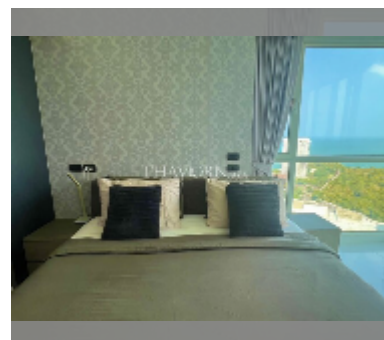

Condo for sale 2 bedroom 85 m² in Amari Residences, Pattaya

฿ 10,900,000

UNIT PARAMETERS:

UID	FS-239651
quota	foreign quota
type	2 bedroom
size	85m²
floor	21
view	sea view
quality	excellent
equipment: furniture, household appliances, kitchen appliances	
online viewing	yes

PROJECT PARAMETERS:

district	Pratumnak
buildings	1
floors	35
built in	2013
maintenance	B 30,600/year

FACILITIES:

General information: highrise, underground parking.

Swimming pool: swimming pool, pool bar .

Chill zone: chill zone, garden.

Health zone: gym, sauna.

Other: reception, lobby, CCTV, security, minimart, room service.