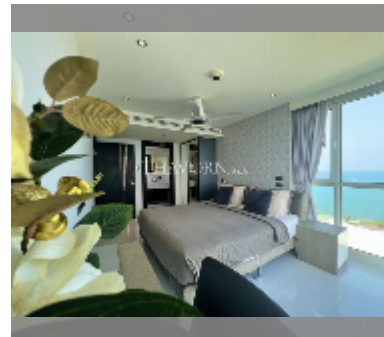

Condo for sale 2 bedroom 85 m² in Amari Residences, Pattaya

฿ 10,900,000

UNIT PARAMETERS:

UID	FS-239651
quota	foreign quota
type	2 bedroom
size	85m²
floor	21
view	sea view
quality	excellent
equipment: furniture, household appliances, kitchen appliances	
online viewing	yes

PROJECT PARAMETERS:

district	Pratumnak
buildings	1
floors	35
built in	2013
maintenance	B 30,600/year

FACILITIES:

General information: highrise, underground parking.

Swimming pool: swimming pool, pool bar .

Chill zone: chill zone, garden.

Health zone: gym, sauna.

Other: reception, lobby, CCTV, security, minimart, room service.