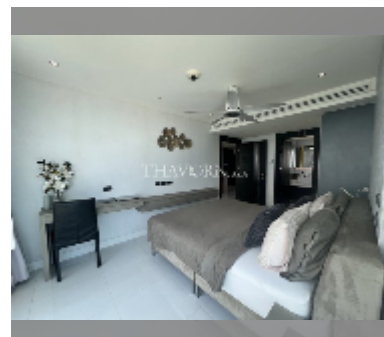

Condo for sale 2 bedroom 85 m² in Amari Residences, Pattaya

฿ 10,900,000

UNIT PARAMETERS:

UID	FS-239651
quota	foreign quota
type	2 bedroom
size	85m²
floor	21
view	sea view
quality	excellent
equipment: furniture, household appliances, kitchen appliances	
online viewing	yes

PROJECT PARAMETERS:

district	Pratumnak
buildings	1
floors	35
built in	2013
maintenance	B 30,600/year

FACILITIES:

General information: highrise, underground parking.

Swimming pool: swimming pool, pool bar .

Chill zone: chill zone, garden.

Health zone: gym, sauna.

Other: reception, lobby, CCTV, security, minimart, room service.