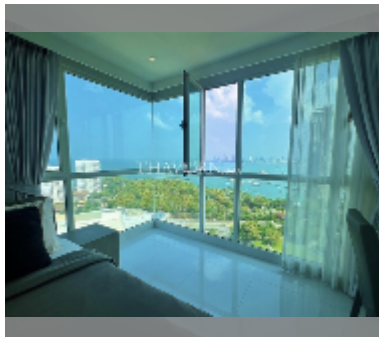

Condo for sale 2 bedroom 85 m² in Amari Residences, Pattaya

฿ 10,900,000

UNIT PARAMETERS:

UID	FS-239651
quota	foreign quota
type	2 bedroom
size	85m²
floor	21
view	sea view
quality	excellent
equipment: furniture, household appliances, kitchen appliances	
online viewing	yes

PROJECT PARAMETERS:

district	Pratumnak
buildings	1
floors	35
built in	2013
maintenance	B 30,600/year

FACILITIES:

General information: highrise, underground parking.

Swimming pool: swimming pool, pool bar .

Chill zone: chill zone, garden.

Health zone: gym, sauna.

Other: reception, lobby, CCTV, security, minimart, room service.