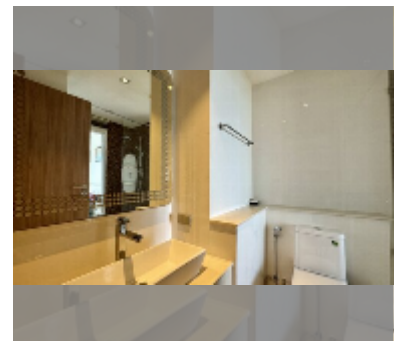

Condo for sale studio 27.38 m² in Nam Talay Condominium, Pattaya

฿ 1,750,000

UNIT PARAMETERS:

UID	FS-239650
quota	thai quota
type	studio
size	27.38m²
floor	12
view	sea view

PROJECT PARAMETERS:

district	Na Jomtien
buildings	1
floors	13
built in	2014

FACILITIES:

General information: resort, meters to beach: 50, minutes to beach: 2, open parking.

Swimming pool: swimming pool, kids pool, jacuzzi.

Chill zone: garden, rooftop chillout.

Health zone: gym, massage.

Other: reception, lobby, CCTV, security, minimart, laundry, room service.