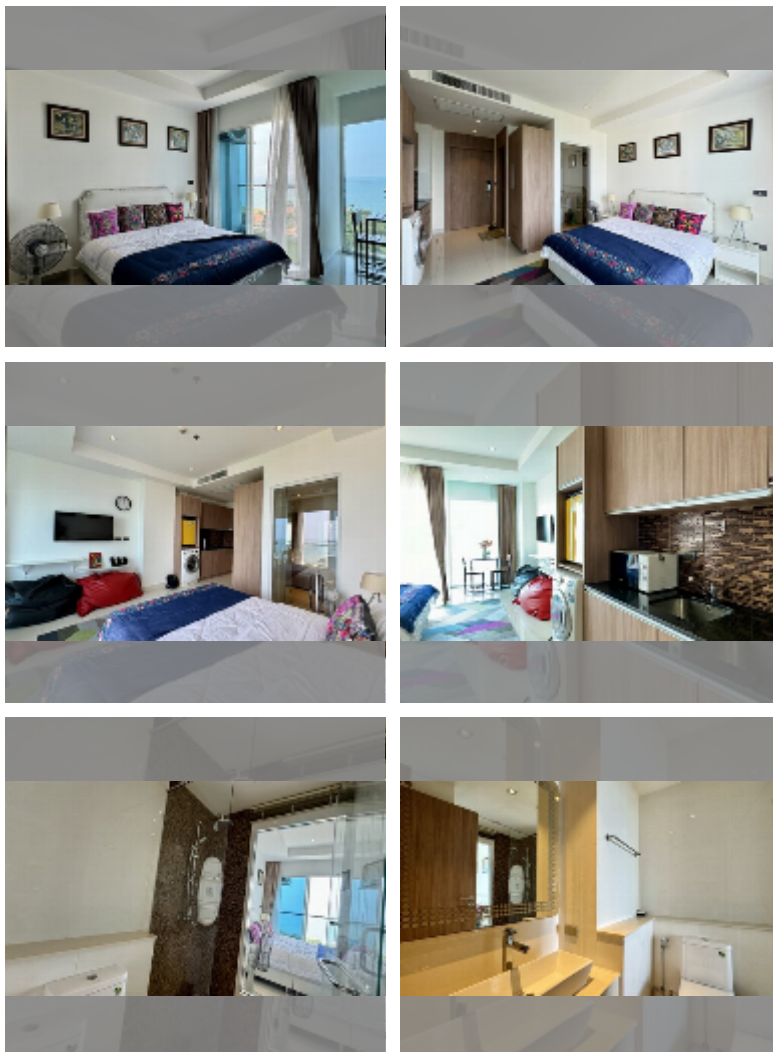

Condo for sale studio 27.38 m² in Nam Talay Condominium, Pattaya

฿ 1,750,000

UNIT PARAMETERS:

UID	FS-239650
quota	thai quota
type	studio
size	27.38m²
floor	12
view	sea view

PROJECT PARAMETERS:

district	Na Jomtien
buildings	1
floors	13
built in	2014

FACILITIES:

General information: resort, meters to beach: 50, minutes to beach: 2, open parking.

Swimming pool: swimming pool, kids pool, jacuzzi.

Chill zone: garden, rooftop chillout.

Health zone: gym, massage.

Other: reception, lobby, CCTV, security, minimart, laundry, room service.