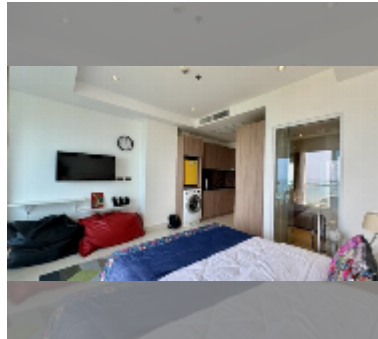

Condo for sale studio 27.38 m² in Nam Talay Condominium, Pattaya

฿ 1,750,000

UNIT PARAMETERS:

UID	FS-239650
quota	thai quota
type	studio
size	27.38m²
floor	12
view	sea view

PROJECT PARAMETERS:

district	Na Jomtien
buildings	1
floors	13
built in	2014

FACILITIES:

General information: resort, meters to beach: 50, minutes to beach: 2, open parking.

Swimming pool: swimming pool, kids pool, jacuzzi.

Chill zone: garden, rooftop chillout.

Health zone: gym, massage.

Other: reception, lobby, CCTV, security, minimart, laundry, room service.