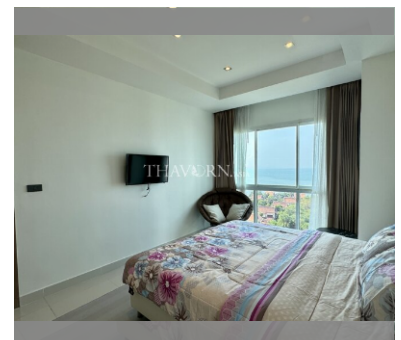

Condo for sale 1 bedroom 40.49 m² in Nam Talay Condominium, Pattaya

฿ 2,790,000

UNIT PARAMETERS:

UID	FS-239649
quota	thai quota
type	1 bedroom
size	40.49m²
floor	12
view	sea view
transfer fee payer	seller 50/ Buyer 50

PROJECT PARAMETERS:

district	Na Jomtien
buildings	1
floors	13
built in	2014

FACILITIES:

General information: resort, meters to beach: 50, minutes to beach: 2, open parking.

Swimming pool: swimming pool, kids pool, jacuzzi.

Chill zone: garden, rooftop chillout.

Health zone: gym, massage.

Other: reception, lobby, CCTV, security, minimart, laundry, room service.