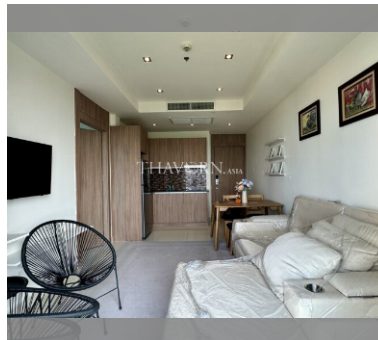

Condo for sale 1 bedroom 40.49 m² in Nam Talay Condominium, Pattaya

฿ 2,790,000

UNIT PARAMETERS:

UID	FS-239649
quota	thai quota
type	1 bedroom
size	40.49m²
floor	12
view	sea view
transfer fee payer	seller 50/ Buyer 50

PROJECT PARAMETERS:

district	Na Jomtien
buildings	1
floors	13
built in	2014

FACILITIES:

General information: resort, meters to beach: 50, minutes to beach: 2, open parking.

Swimming pool: swimming pool, kids pool, jacuzzi.

Chill zone: garden, rooftop chillout.

Health zone: gym, massage.

Other: reception, lobby, CCTV, security, minimart, laundry, room service.