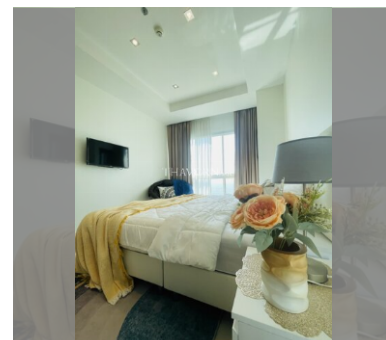

Condo for sale 1 bedroom 40.49 m² in Nam Talay Condominium, Pattaya

฿ 2,900,000

UNIT PARAMETERS:

UID	FS-239649
quota	thai quota
type	1 bedroom
size	40.49m²
floor	12
view	sea view
quality	not chosen
transfer fee payer	seller 50/ Buyer 50

PROJECT PARAMETERS:

district	Na Jomtien
buildings	1
floors	13
built in	2014

FACILITIES:

General information: resort, meters to beach: 50, minutes to beach: 2, open parking.

Swimming pool: swimming pool, kids pool, jacuzzi.

Chill zone: garden, rooftop chillout.

Health zone: gym, massage.

Other: reception, lobby, CCTV, security, minimart, laundry, room service.