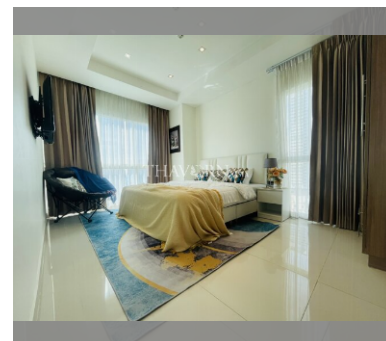

Condo for sale 1 bedroom 40.49 m² in Nam Talay Condominium, Pattaya

฿ 2,900,000

UNIT PARAMETERS:

UID	FS-239649
quota	thai quota
type	1 bedroom
size	40.49m²
floor	12
view	sea view
quality	not chosen
transfer fee payer	seller 50/ Buyer 50

PROJECT PARAMETERS:

district	Na Jomtien
buildings	1
floors	13
built in	2014

FACILITIES:

General information: resort, meters to beach: 50, minutes to beach: 2, open parking.

Swimming pool: swimming pool, kids pool, jacuzzi.

Chill zone: garden, rooftop chillout.

Health zone: gym, massage.

Other: reception, lobby, CCTV, security, minimart, laundry, room service.