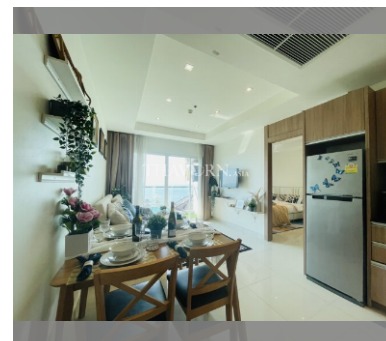

Condo for sale 1 bedroom 40.49 m² in Nam Talay Condominium, Pattaya

฿ 2,900,000

UNIT PARAMETERS:

UID	FS-239649
quota	thai quota
type	1 bedroom
size	40.49m ²
floor	12
view	sea view
quality	not chosen
transfer fee payer	seller 50/ Buyer 50

PROJECT PARAMETERS:

district	Na Jomtien
buildings	1
floors	13
built in	2014

FACILITIES:

General information: resort, meters to beach: 50, minutes to beach: 2, open parking.

Swimming pool: swimming pool, kids pool, jacuzzi.

Chill zone: garden, rooftop chillout.

Health zone: gym, massage.

Other: reception, lobby, CCTV, security, minimart, laundry, room service.

details