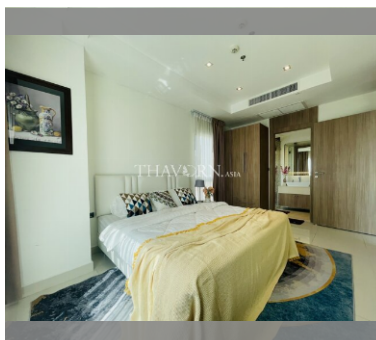

Condo for sale 1 bedroom 40.49 m² in Nam Talay Condominium, Pattaya

฿ 2,900,000

UNIT PARAMETERS:

UID	FS-239649
quota	thai quota
type	1 bedroom
size	40.49m ²
floor	12
view	sea view
quality	not chosen
transfer fee payer	seller 50/ Buyer 50

PROJECT PARAMETERS:

district	Na Jomtien
buildings	1
floors	13
built in	2014

FACILITIES:

General information: resort, meters to beach: 50, minutes to beach: 2, open parking.

Swimming pool: swimming pool, kids pool, jacuzzi.

Chill zone: garden, rooftop chillout.

Health zone: gym, massage.

Other: reception, lobby, CCTV, security, minimart, laundry, room service.

details