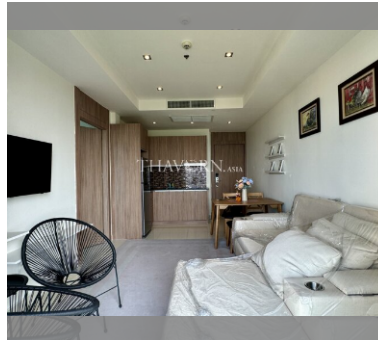

Condo for sale 1 bedroom 40.49 m² in Nam Talay Condominium, Pattaya

฿ 2,790,000

UNIT PARAMETERS:

UID	FS-239649
quota	thai quota
type	1 bedroom
size	40.49m²
floor	12
view	sea view
transfer cost	
transfer fee payer	seller 50/ Buyer 50
additional cost	

PROJECT PARAMETERS:

district	Na Jomtien
buildings	1
floors	13
built in	2014

FACILITIES:

General information: resort, meters to beach: 50, minutes to beach: 2, open parking.

Swimming pool: swimming pool, kids pool, jacuzzi.

Chill zone: garden, rooftop chillout.

Health zone: gym, massage.

Other: reception, lobby, CCTV, security, minimart, laundry, room service.