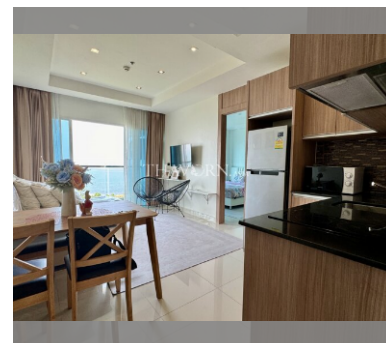

Condo for sale 1 bedroom 40.49 m² in Nam Talay Condominium, Pattaya

฿ 2,790,000

UNIT PARAMETERS:

UID	FS-239649
quota	thai quota
type	1 bedroom
size	40.49m²
floor	12
view	sea view
transfer cost	
transfer fee payer	seller 50/ Buyer 50
additional cost	

PROJECT PARAMETERS:

district	Na Jomtien
buildings	1
floors	13
built in	2014

FACILITIES:

General information: resort, meters to beach: 50, minutes to beach: 2, open parking.

Swimming pool: swimming pool, kids pool, jacuzzi.

Chill zone: garden, rooftop chillout.

Health zone: gym, massage.

Other: reception, lobby, CCTV, security, minimart, laundry, room service.