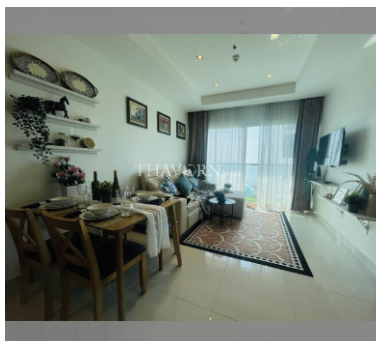

Condo for sale 1 bedroom 40.49 m² in Nam Talay Condominium, Pattaya

฿ 2,900,000

UNIT PARAMETERS:

UID	FS-239649
quota	thai quota
type	1 bedroom
size	40.49m²
floor	12
view	sea view
quality	not chosen
transfer fee payer	seller 50/ Buyer 50

PROJECT PARAMETERS:

district	Na Jomtien
buildings	1
floors	13
built in	2014

FACILITIES:

General information: resort, meters to beach: 50, minutes to beach: 2, open parking.

Swimming pool: swimming pool, kids pool, jacuzzi.

Chill zone: garden, rooftop chillout.

Health zone: gym, massage.

Other: reception, lobby, CCTV, security, minimart, laundry, room service.