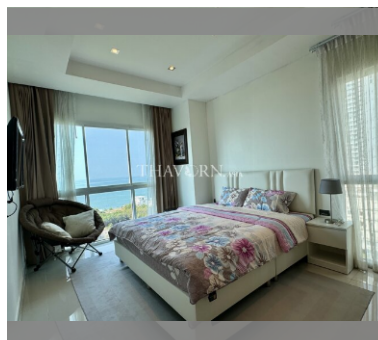

Condo for sale 1 bedroom 40.49 m² in Nam Talay Condominium, Pattaya

฿ 2,790,000

UNIT PARAMETERS:

UID	FS-239649
quota	thai quota
type	1 bedroom
size	40.49m²
floor	12
view	sea view
transfer fee payer	seller 50/ Buyer 50

PROJECT PARAMETERS:

district	Na Jomtien
buildings	1
floors	13
built in	2014

FACILITIES:

General information: resort, meters to beach: 50, minutes to beach: 2, open parking.

Swimming pool: swimming pool, kids pool, jacuzzi.

Chill zone: garden, rooftop chillout.

Health zone: gym, massage.

Other: reception, lobby, CCTV, security, minimart, laundry, room service.