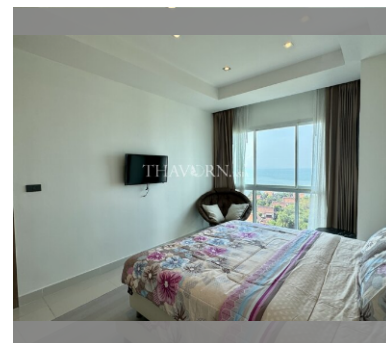

Condo for sale 1 bedroom 40.49 m² in Nam Talay Condominium, Pattaya

฿ 2,790,000

UNIT PARAMETERS:

UID	FS-239649
quota	thai quota
type	1 bedroom
size	40.49m²
floor	12
view	sea view
transfer cost	
transfer fee payer	seller 50/ Buyer 50
additional cost	

PROJECT PARAMETERS:

district	Na Jomtien
buildings	1
floors	13
built in	2014

FACILITIES:

General information: resort, meters to beach: 50, minutes to beach: 2, open parking.

Swimming pool: swimming pool, kids pool, jacuzzi.

Chill zone: garden, rooftop chillout.

Health zone: gym, massage.

Other: reception, lobby, CCTV, security, minimart, laundry, room service.