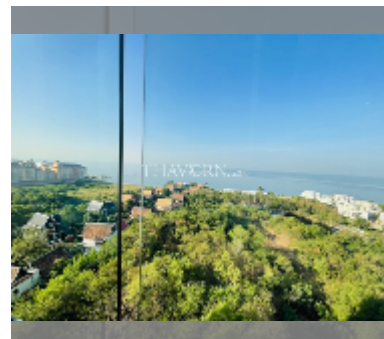

Condo for sale 1 bedroom 40.49 m² in Nam Talay Condominium, Pattaya

฿ 2,190,000

UNIT PARAMETERS:

UID	FS-239649
quota	foreign quota
type	1 bedroom
size	40.49m²
floor	12
view	sea view
online viewing	yes

PROJECT PARAMETERS:

district	Na Jomtien
buildings	1
floors	13
built in	2014

FACILITIES:

General information: resort, meters to beach: 50, minutes to beach: 2, open parking.

Swimming pool: swimming pool, kids pool, jacuzzi.

Chill zone: garden, rooftop chillout.

Health zone: gym, massage.

Other: reception, lobby, CCTV, security, minimart, laundry, room service.