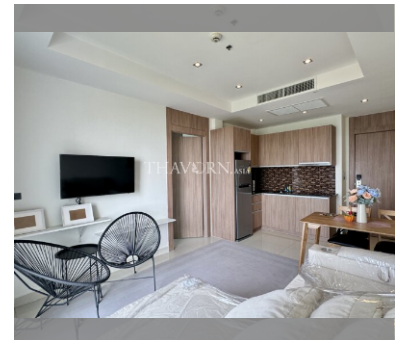

Condo for sale 1 bedroom 40.49 m² in Nam Talay Condominium, Pattaya

฿ 2,790,000

UNIT PARAMETERS:

UID	FS-239649
quota	thai quota
type	1 bedroom
size	40.49m²
floor	12
view	sea view
transfer fee payer	seller 50/ Buyer 50

PROJECT PARAMETERS:

district	Na Jomtien
buildings	1
floors	13
built in	2014

FACILITIES:

General information: resort, meters to beach: 50, minutes to beach: 2, open parking.

Swimming pool: swimming pool, kids pool, jacuzzi.

Chill zone: garden, rooftop chillout.

Health zone: gym, massage.

Other: reception, lobby, CCTV, security, minimart, laundry, room service.