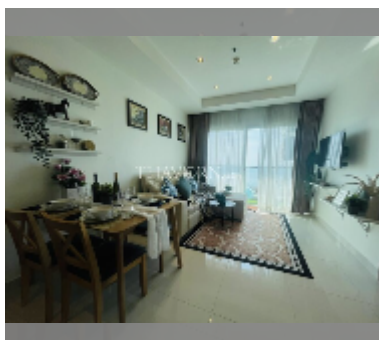

Condo for sale 1 bedroom 40.49 m² in Nam Talay Condominium, Pattaya

฿ 2,190,000

UNIT PARAMETERS:

UID	FS-239649
quota	foreign quota
type	1 bedroom
size	40.49m²
floor	12
view	sea view
online viewing	yes

PROJECT PARAMETERS:

district	Na Jomtien
buildings	1
floors	13
built in	2014

FACILITIES:

General information: resort, meters to beach: 50, minutes to beach: 2, open parking.

Swimming pool: swimming pool, kids pool, jacuzzi.

Chill zone: garden, rooftop chillout.

Health zone: gym, massage.

Other: reception, lobby, CCTV, security, minimart, laundry, room service.