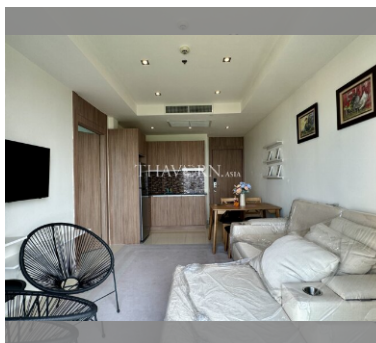

Condo for sale 1 bedroom 40.49 m² in Nam Talay Condominium, Pattaya

฿ 2,790,000

UNIT PARAMETERS:

UID	FS-239649
quota	thai quota
type	1 bedroom
size	40.49m²
floor	12
view	sea view
transfer cost	
transfer fee payer	seller 50/ Buyer 50
additional cost	

PROJECT PARAMETERS:

district	Na Jomtien
buildings	1
floors	13
built in	2014

FACILITIES:

General information: resort, meters to beach: 50, minutes to beach: 2, open parking.

Swimming pool: swimming pool, kids pool, jacuzzi.

Chill zone: garden, rooftop chillout.

Health zone: gym, massage.

Other: reception, lobby, CCTV, security, minimart, laundry, room service.