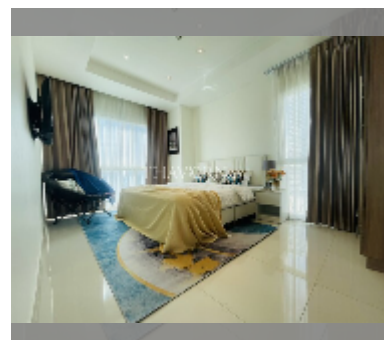

Condo for sale 1 bedroom 40.49 m² in Nam Talay Condominium, Pattaya

฿ 2,190,000

UNIT PARAMETERS:

UID	FS-239649
quota	foreign quota
type	1 bedroom
size	40.49m²
floor	12
view	sea view
online viewing	yes

PROJECT PARAMETERS:

district	Na Jomtien
buildings	1
floors	13
built in	2014

FACILITIES:

General information: resort, meters to beach: 50, minutes to beach: 2, open parking.

Swimming pool: swimming pool, kids pool, jacuzzi.

Chill zone: garden, rooftop chillout.

Health zone: gym, massage.

Other: reception, lobby, CCTV, security, minimart, laundry, room service.