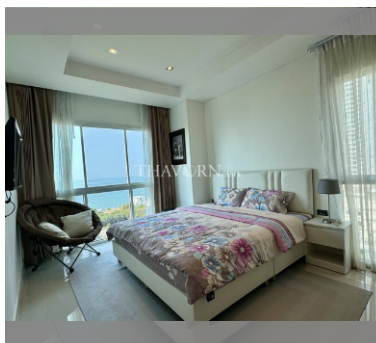

Condo for sale 1 bedroom 40.49 m² in Nam Talay Condominium, Pattaya

฿ 2,790,000

UNIT PARAMETERS:

UID	FS-239649
quota	thai quota
type	1 bedroom
size	40.49m²
floor	12
view	sea view
transfer cost	
transfer fee payer	seller 50/ Buyer 50
additional cost	

PROJECT PARAMETERS:

district	Na Jomtien
buildings	1
floors	13
built in	2014

FACILITIES:

General information: resort, meters to beach: 50, minutes to beach: 2, open parking.

Swimming pool: swimming pool, kids pool, jacuzzi.

Chill zone: garden, rooftop chillout.

Health zone: gym, massage.

Other: reception, lobby, CCTV, security, minimart, laundry, room service.