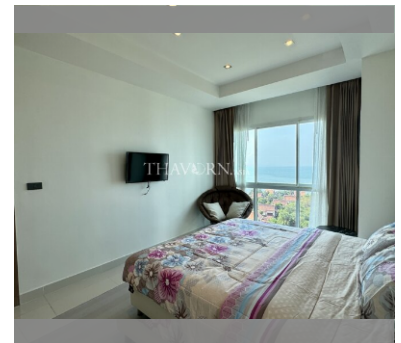

Condo for sale 1 bedroom 40.49 m² in Nam Talay Condominium, Pattaya

฿ 2,790,000

UNIT PARAMETERS:

UID	FS-239649
quota	thai quota
type	1 bedroom
size	40.49m²
floor	12
view	sea view
transfer cost	
transfer fee payer	seller 50/ Buyer 50
additional cost	

PROJECT PARAMETERS:

district	Na Jomtien
buildings	1
floors	13
built in	2014

FACILITIES:

General information: resort, meters to beach: 50, minutes to beach: 2, open parking.

Swimming pool: swimming pool, kids pool, jacuzzi.

Chill zone: garden, rooftop chillout.

Health zone: gym, massage.

Other: reception, lobby, CCTV, security, minimart, laundry, room service.