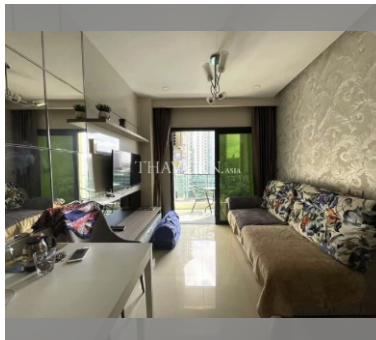

Condo for sale 1 bedroom 35 m² in Dusit Grand Condo View, Pattaya

฿ 2,650,000

UNIT PARAMETERS:

UID	FS-239645
quota	foreign quota
type	1 bedroom
size	35m²
floor	8
view	sea view
transfer cost	
transfer fee payer	50/50
additional cost	

PROJECT PARAMETERS:

district	Jomtien
buildings	1
floors	36
built in	2014
maintenance	฿ 16,800/year

FACILITIES:

General information: highrise, meters to beach: 300, underground parking, open parking.

Swimming pool: swimming pool, kids pool, waterfall, jacuzzi.

Health zone: gym.

Other: reception, CCTV, security, minimart, laundry.