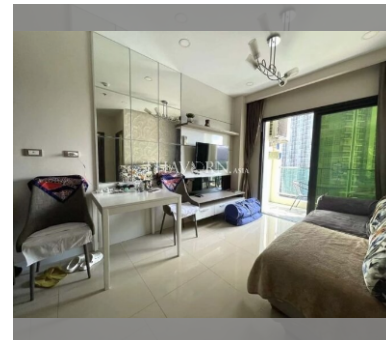

Condo for sale 1 bedroom 35 m² in Dusit Grand Condo View, Pattaya

฿ 2,650,000

UNIT PARAMETERS:

UID	FS-239645
quota	foreign quota
type	1 bedroom
size	35m²
floor	8
view	sea view
transfer cost	
transfer fee payer	50/50
additional cost	

PROJECT PARAMETERS:

district	Jomtien
buildings	1
floors	36
built in	2014
maintenance	฿ 16,800/year

FACILITIES:

General information: highrise, meters to beach: 300, underground parking, open parking.

Swimming pool: swimming pool, kids pool, waterfall, jacuzzi.

Health zone: gym.

Other: reception, CCTV, security, minimart, laundry.