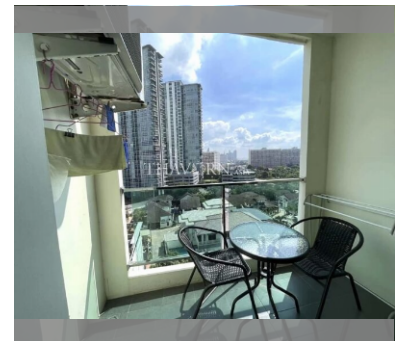

Condo for sale 1 bedroom 35 m² in Dusit Grand Condo View, Pattaya

฿ 2,650,000

UNIT PARAMETERS:

UID	FS-239645
quota	foreign quota
type	1 bedroom
size	35m²
floor	8
view	sea view
transfer fee payer	50/50

PROJECT PARAMETERS:

district	Jomtien
buildings	1
floors	36
built in	2014
maintenance	฿ 16,800/year

FACILITIES:

General information: highrise, meters to beach: 300, underground parking, open parking.

Swimming pool: swimming pool, kids pool, waterfall, jacuzzi.

Health zone: gym.

Other: reception, CCTV, security, minimart, laundry.