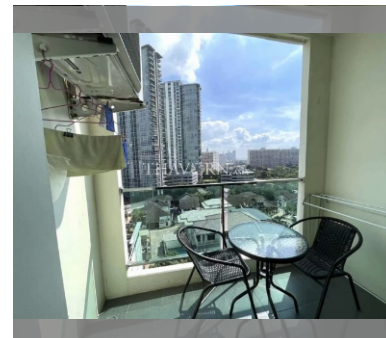

Condo for sale 1 bedroom 35 m² in Dusit Grand Condo View, Pattaya

฿ 2,650,000

UNIT PARAMETERS:

UID	FS-239645
quota	foreign quota
type	1 bedroom
size	35m²
floor	8
view	sea view
transfer cost	
transfer fee payer	50/50
additional cost	

PROJECT PARAMETERS:

district	Jomtien
buildings	1
floors	36
built in	2014
maintenance	฿ 16,800/year

FACILITIES:

General information: highrise, meters to beach: 300, underground parking, open parking.

Swimming pool: swimming pool, kids pool, waterfall, jacuzzi.

Health zone: gym.

Other: reception, CCTV, security, minimart, laundry.