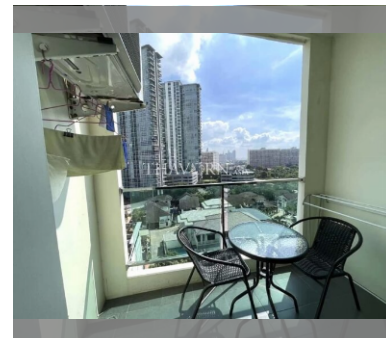

Condo for sale 1 bedroom 35 m² in Dusit Grand Condo View, Pattaya

฿ 2,650,000

UNIT PARAMETERS:

| | |
|--------------------|------------------|
| UID | FS-239645 |
| quota | foreign quota |
| type | 1 bedroom |
| size | 35m ² |
| floor | 8 |
| view | sea view |
| transfer cost | |
| transfer fee payer | 50/50 |
| additional cost | |

Swimming pool: swimming pool, kids pool, waterfall, jacuzzi.

Health zone: gym.

Other: reception, CCTV, security, minimart, laundry.

details