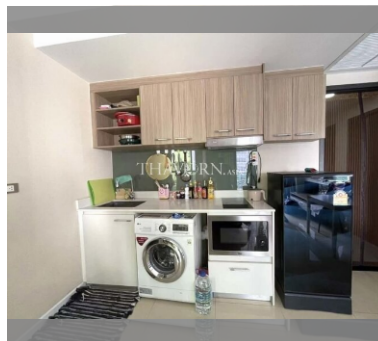

Condo for sale 1 bedroom 35 m² in Dusit Grand Condo View, Pattaya

฿ 2,650,000

UNIT PARAMETERS:

UID	FS-239645
quota	foreign quota
type	1 bedroom
size	35m²
floor	8
view	sea view
transfer fee payer	50/50

PROJECT PARAMETERS:

district	Jomtien
buildings	1
floors	36
built in	2014
maintenance	฿ 16,800/year

FACILITIES:

General information: highrise, meters to beach: 300, underground parking, open parking.

Swimming pool: swimming pool, kids pool, waterfall, jacuzzi.

Health zone: gym.

Other: reception, CCTV, security, minimart, laundry.