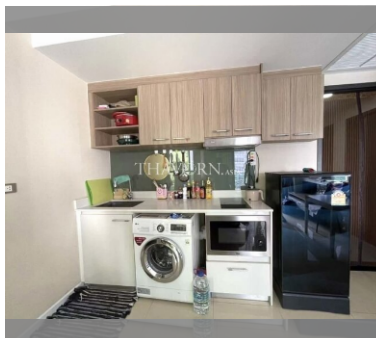

Condo for sale 1 bedroom 35 m² in Dusit Grand Condo View, Pattaya

฿ 2,650,000

UNIT PARAMETERS:

UID	FS-239645
quota	foreign quota
type	1 bedroom
size	35m²
floor	8
view	sea view
transfer cost	
transfer fee payer	50/50
additional cost	

PROJECT PARAMETERS:

district	Jomtien
buildings	1
floors	36
built in	2014
maintenance	฿ 16,800/year

FACILITIES:

General information: highrise, meters to beach: 300, underground parking, open parking.

Swimming pool: swimming pool, kids pool, waterfall, jacuzzi.

Health zone: gym.

Other: reception, CCTV, security, minimart, laundry.