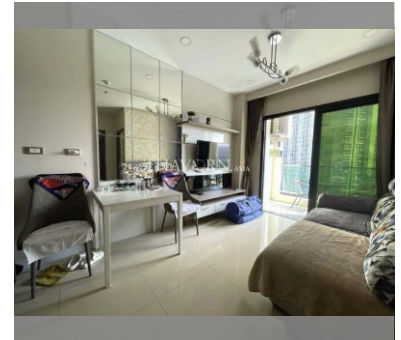

Condo for sale 1 bedroom 35 m² in Dusit Grand Condo View, Pattaya

฿ 2,650,000

UNIT PARAMETERS:

UID	FS-239645
quota	foreign quota
type	1 bedroom
size	35m²
floor	8
view	sea view
transfer fee payer	50/50

PROJECT PARAMETERS:

district	Jomtien
buildings	1
floors	36
built in	2014
maintenance	฿ 16,800/year

FACILITIES:

General information: highrise, meters to beach: 300, underground parking, open parking.

Swimming pool: swimming pool, kids pool, waterfall, jacuzzi.

Health zone: gym.

Other: reception, CCTV, security, minimart, laundry.