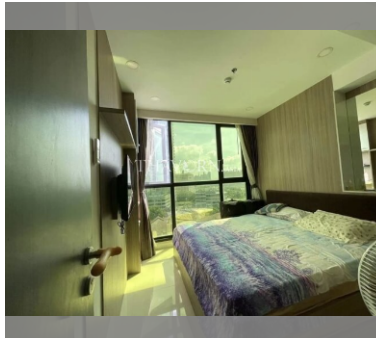

Condo for sale 1 bedroom 35 m² in Dusit Grand Condo View, Pattaya

฿ 2,650,000

UNIT PARAMETERS:

UID	FS-239645
quota	foreign quota
type	1 bedroom
size	35m²
floor	8
view	sea view
transfer cost	
transfer fee payer	50/50
additional cost	

PROJECT PARAMETERS:

district	Jomtien
buildings	1
floors	36
built in	2014
maintenance	฿ 16,800/year

FACILITIES:

General information: highrise, meters to beach: 300, underground parking, open parking.

Swimming pool: swimming pool, kids pool, waterfall, jacuzzi.

Health zone: gym.

Other: reception, CCTV, security, minimart, laundry.