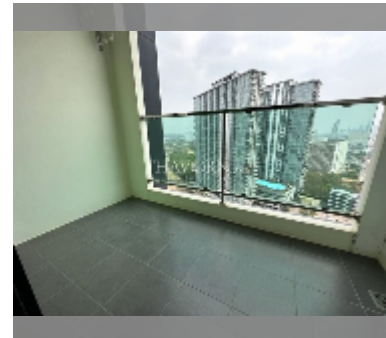

Condo for sale 1 bedroom 35 m² in Dusit Grand Condo View, Pattaya

฿ 2,890,000

UNIT PARAMETERS:

UID	FS-239644
quota	foreign quota
type	1 bedroom
size	35m²
floor	19
view	sea view

PROJECT PARAMETERS:

district	Jomtien
buildings	1
floors	36
built in	2016
maintenance	฿ 16,800/year

FACILITIES:

General information: highrise, meters to beach: 300, underground parking, open parking.

Swimming pool: swimming pool, kids pool, waterfall, jacuzzi.

Health zone: gym.

Other: reception, CCTV, security, minimart, laundry.