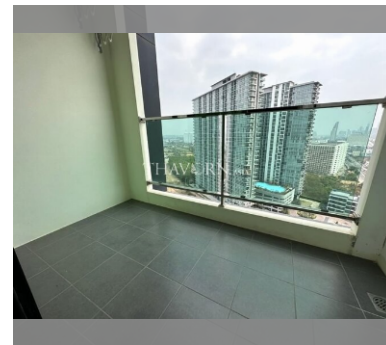

Condo for sale 1 bedroom 35 m<sup>2</sup> in Dusit Grand Condo View, Pattaya

Discover your dream home in the heart of Pattaya with this stunning 1-bedroom apartment at Dusit Grand Condo View, located in the vibrant Jomtien area. Priced at just 2,950,000, this beautifully furnished flat offers 35 square meters of modern living space, perfect for singles or couples seeking a stylish and comfortable retreat. Perched on the 19th floor of a 36-story building, this apartment boasts breathtaking views and an abundance of natural light. The fully furnished interior is designed with contemporary taste, ensuring you can move in and start enjoying your new home right away. Whether you're looking for a permanent residence or a vacation getaway, this property in Dusit Grand Condo View offers the perfect blend of luxury and co...

### UNIT PARAMETERS:

UID	FS-239644
quota	foreign quota
type	1 bedroom
size	35m <sup>2</sup>
floor	19
view	sea view
quality	not chosen
transfer cost	
transfer fee payer	50/50
additional cost	

### FACILITIES:

**General information:** highrise, meters to beach: 300, underground parking, open parking.

**Swimming pool:** swimming pool, kids pool, waterfall, jacuzzi.

**Health zone:** gym.

**Other:** reception, CCTV, security, minimart, laundry.