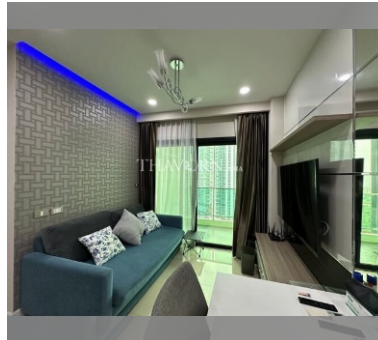

Condo for sale 1 bedroom 35 m² in Dusit Grand Condo View, Pattaya

฿ 2,950,000

UNIT PARAMETERS:

UID	FS-239644
quota	foreign quota
type	1 bedroom
size	35m²
floor	19
view	sea view
quality	not chosen
transfer fee payer	Seller 50/ Buyer 50

PROJECT PARAMETERS:

district	Jomtien
buildings	1
floors	36
built in	2014
maintenance	฿ 16,800/year

FACILITIES:

General information: highrise, meters to beach: 300, underground parking, open parking.

Swimming pool: swimming pool, kids pool, waterfall, jacuzzi.

Health zone: gym.

Other: reception, CCTV, security, minimart, laundry.