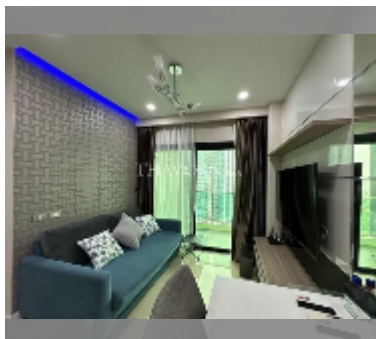

Condo for sale 1 bedroom 35 m² in Dusit Grand Condo View, Pattaya

฿ 2,890,000

UNIT PARAMETERS:

UID	FS-239644
quota	foreign quota
type	1 bedroom
size	35m²
floor	19
view	sea view

PROJECT PARAMETERS:

district	Jomtien
buildings	1
floors	36
built in	2016
maintenance	฿ 16,800/year

FACILITIES:

General information: highrise, meters to beach: 300, underground parking, open parking.

Swimming pool: swimming pool, kids pool, waterfall, jacuzzi.

Health zone: gym.

Other: reception, CCTV, security, minimart, laundry.