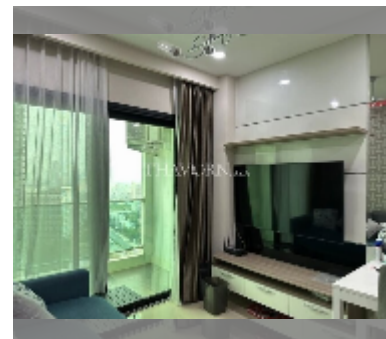

Condo for sale 1 bedroom 35 m² in Dusit Grand Condo View, Pattaya

฿ 2,890,000

UNIT PARAMETERS:

UID	FS-239644
quota	foreign quota
type	1 bedroom
size	35m²
floor	19
view	sea view

PROJECT PARAMETERS:

district	Jomtien
buildings	1
floors	36
built in	2016
maintenance	฿ 16,800/year

FACILITIES:

General information: highrise, meters to beach: 300, underground parking, open parking.

Swimming pool: swimming pool, kids pool, waterfall, jacuzzi.

Health zone: gym.

Other: reception, CCTV, security, minimart, laundry.