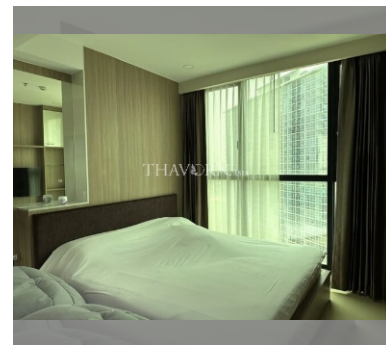

Condo for sale 1 bedroom 35 m² in Dusit Grand Condo View, Pattaya

Discover your dream home in the heart of Pattaya with this stunning 1-bedroom apartment at Dusit Grand Condo View, located in the vibrant Jomtien area. Priced at just 2,950,000, this beautifully furnished flat offers 35 square meters of modern living space, perfect for singles or couples seeking a stylish and comfortable retreat. Perched on the 19th floor of a 36-story building, this apartment boasts breathtaking views and an abundance of natural light. The fully furnished interior is designed with contemporary taste, ensuring you can move in and start enjoying your new home right away. Whether you're looking for a permanent residence or a vacation getaway, this property in Dusit Grand Condo View offers the perfect blend of luxury and co...

฿ 2,950,000

UNIT PARAMETERS:

UID	FS-239644
quota	foreign quota
type	1 bedroom
size	35m²
floor	19
view	sea view
quality	not chosen
transfer cost	
transfer fee payer	50/50
additional cost	

PROJECT PARAMETERS:

district	Jomtien
buildings	1
floors	36
built in	2014
maintenance	฿ 16,800/year

FACILITIES:

General information: highrise, meters to beach: 300, underground parking, open parking.

Swimming pool: swimming pool, kids pool, waterfall, jacuzzi.

Health zone: gym.

Other: reception, CCTV, security, minimart, laundry.