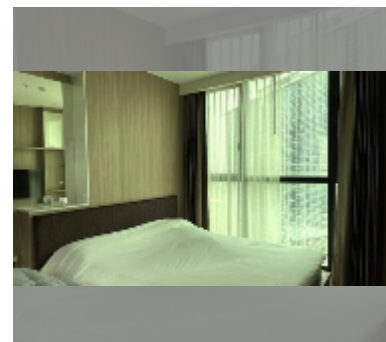

Condo for sale 1 bedroom 35 m² in Dusit Grand Condo View, Pattaya

฿ 2,890,000

UNIT PARAMETERS:

UID	FS-239644
quota	foreign quota
type	1 bedroom
size	35m ²
floor	19
view	sea view

PROJECT PARAMETERS:

district	Jomtien
buildings	1
floors	36
built in	2016
maintenance	฿ 16,800/year

FACILITIES:

General information: highrise, meters to beach: 300, underground parking, open parking.

Swimming pool: swimming pool, kids pool, waterfall, jacuzzi.

Health zone: gym.

Other: reception, CCTV, security, minimart, laundry.