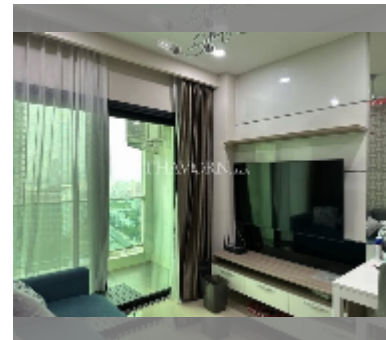

Condo for sale 1 bedroom 35 m² in Dusit Grand Condo View, Pattaya

฿ 2,890,000

UNIT PARAMETERS:

UID	FS-239644
quota	foreign quota
type	1 bedroom
size	35m ²
floor	19
view	sea view

PROJECT PARAMETERS:

district	Jomtien
buildings	1
floors	36
built in	2016
maintenance	฿ 16,800/year

FACILITIES:

General information: highrise, meters to beach: 300, underground parking, open parking.

Swimming pool: swimming pool, kids pool, waterfall, jacuzzi.

Health zone: gym.

Other: reception, CCTV, security, minimart, laundry.