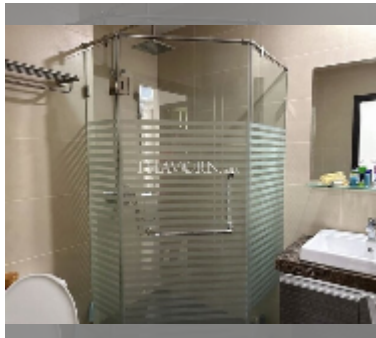

Condo for sale 1 bedroom 35 m² in Dusit Grand Condo View, Pattaya

฿ 2,890,000

UNIT PARAMETERS:

UID	FS-239644
quota	foreign quota
type	1 bedroom
size	35m²
floor	19
view	sea view

PROJECT PARAMETERS:

district	Jomtien
buildings	1
floors	36
built in	2016
maintenance	฿ 16,800/year

FACILITIES:

General information: highrise, meters to beach: 300, underground parking, open parking.

Swimming pool: swimming pool, kids pool, waterfall, jacuzzi.

Health zone: gym.

Other: reception, CCTV, security, minimart, laundry.