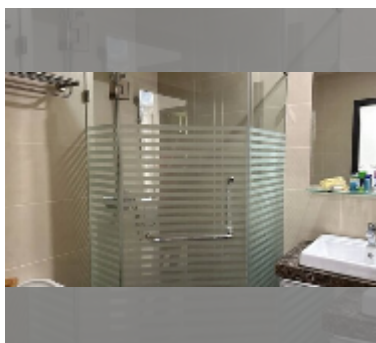

Condo for sale 1 bedroom 35 m² in Dusit Grand Condo View, Pattaya

฿ 2,890,000

UNIT PARAMETERS:

UID	FS-239644
quota	foreign quota
type	1 bedroom
size	35m ²
floor	19
view	sea view

PROJECT PARAMETERS:

district	Jomtien
buildings	1
floors	36
built in	2016
maintenance	฿ 16,800/year

FACILITIES:

General information: highrise, meters to beach: 300, underground parking, open parking.

Swimming pool: swimming pool, kids pool, waterfall, jacuzzi.

Health zone: gym.

Other: reception, CCTV, security, minimart, laundry.