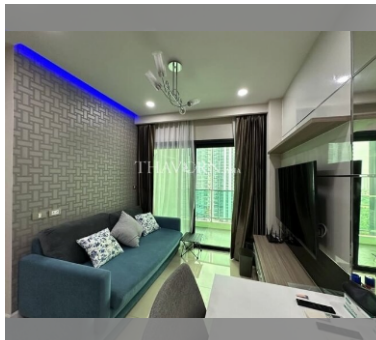

Condo for sale 1 bedroom 35 m² in Dusit Grand Condo View, Pattaya

฿ 2,890,000

UNIT PARAMETERS:

UID	FS-239644
quota	foreign quota
type	1 bedroom
size	35m²
floor	19
view	sea view
quality	not chosen
transfer fee payer	Seller 50/ Buyer 50

PROJECT PARAMETERS:

district	Jomtien
buildings	1
floors	36
built in	2014
maintenance	฿ 16,800/year

FACILITIES:

General information: highrise, meters to beach: 300, underground parking, open parking.

Swimming pool: swimming pool, kids pool, waterfall, jacuzzi.

Health zone: gym.

Other: reception, CCTV, security, minimart, laundry.