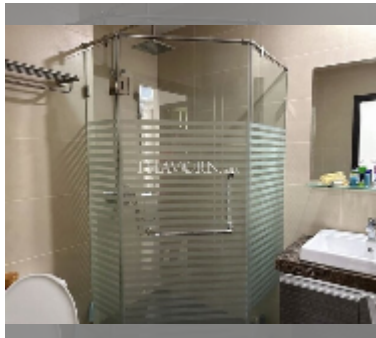

## Condo for sale 1 bedroom 35 m<sup>2</sup> in Dusit Grand Condo View, Pattaya

**฿ 2,890,000**

### UNIT PARAMETERS:

UID	FS-239644
quota	foreign quota
type	1 bedroom
size	35m <sup>2</sup>
floor	19
view	sea view

### FACILITIES:

**General information:** highrise, meters to beach: 300, underground parking, open parking.

**Swimming pool:** swimming pool, kids pool, waterfall, jacuzzi.

**Health zone:** gym.

**Other:** reception, CCTV, security, minimart, laundry.