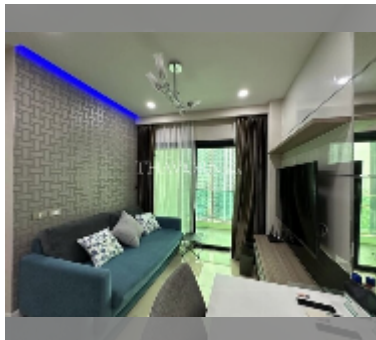

Condo for sale 1 bedroom 35 m² in Dusit Grand Condo View, Pattaya

฿ 2,890,000

UNIT PARAMETERS:

UID	FS-239644
quota	foreign quota
type	1 bedroom
size	35m ²
floor	19
view	sea view

PROJECT PARAMETERS:

district	Jomtien
buildings	1
floors	36
built in	2016
maintenance	฿ 16,800/year

FACILITIES:

General information: highrise, meters to beach: 300, underground parking, open parking.

Swimming pool: swimming pool, kids pool, waterfall, jacuzzi.

Health zone: gym.

Other: reception, CCTV, security, minimart, laundry.