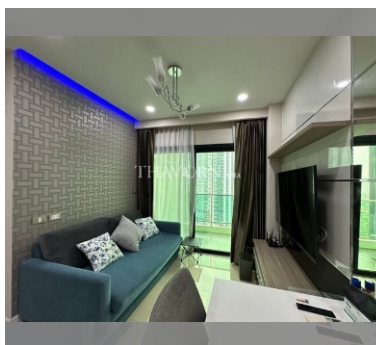

Condo for sale 1 bedroom 35 m² in Dusit Grand Condo View, Pattaya

Discover your dream home in the heart of Pattaya with this stunning 1-bedroom apartment at Dusit Grand Condo View, located in the vibrant Jomtien area. Priced at just 2,950,000, this beautifully furnished flat offers 35 square meters of modern living space, perfect for singles or couples seeking a stylish and comfortable retreat. Perched on the 19th floor of a 36-story building, this apartment boasts breathtaking views and an abundance of natural light. The fully furnished interior is designed with contemporary taste, ensuring you can move in and start enjoying your new home right away. Whether you're looking for a permanent residence or a vacation getaway, this property in Dusit Grand Condo View offers the perfect blend of luxury and co...

฿ 2,950,000

UNIT PARAMETERS:

UID	FS-239644
quota	foreign quota
type	1 bedroom
size	35m²
floor	19
view	sea view
quality	not chosen
transfer cost	
transfer fee payer	50/50
additional cost	

PROJECT PARAMETERS:

district	Jomtien
buildings	1
floors	36
built in	2014
maintenance	฿ 16,800/year

FACILITIES:

General information: highrise, meters to beach: 300, underground parking, open parking.

Swimming pool: swimming pool, kids pool, waterfall, jacuzzi.

Health zone: gym.

Other: reception, CCTV, security, minimart, laundry.