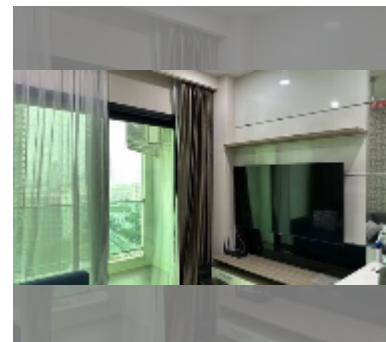

Condo for sale 1 bedroom 35 m² in Dusit Grand Condo View, Pattaya

฿ 2,890,000

UNIT PARAMETERS:

UID	FS-239644
quota	foreign quota
type	1 bedroom
size	35m ²
floor	19
view	sea view

PROJECT PARAMETERS:

district	Jomtien
buildings	1
floors	36
built in	2016
maintenance	฿ 16,800/year

FACILITIES:

General information: highrise, meters to beach: 300, underground parking, open parking.

Swimming pool: swimming pool, kids pool, waterfall, jacuzzi.

Health zone: gym.

Other: reception, CCTV, security, minimart, laundry.