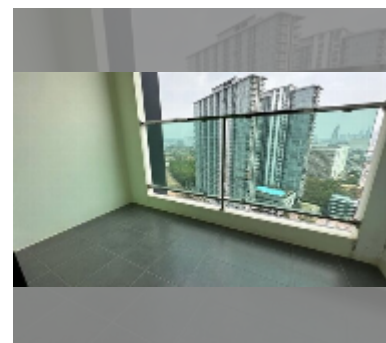

Condo for sale 1 bedroom 35 m² in Dusit Grand Condo View, Pattaya

฿ 2,890,000

UNIT PARAMETERS:

UID	FS-239644
quota	foreign quota
type	1 bedroom
size	35m ²
floor	19
view	sea view

PROJECT PARAMETERS:

district	Jomtien
buildings	1
floors	36
built in	2016
maintenance	฿ 16,800/year

FACILITIES:

General information: highrise, meters to beach: 300, underground parking, open parking.

Swimming pool: swimming pool, kids pool, waterfall, jacuzzi.

Health zone: gym.

Other: reception, CCTV, security, minimart, laundry.