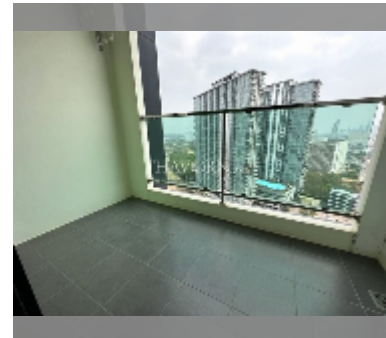

## Condo for sale 1 bedroom 35 m<sup>2</sup> in Dusit Grand Condo View, Pattaya

**฿ 2,890,000**

### FACILITIES:

**General information:** highrise, meters to beach: 300, underground parking, open parking.

**Swimming pool:** swimming pool, kids pool, waterfall, jacuzzi.

**Health zone:** gym.

**Other:** reception, CCTV, security, minimart, laundry.