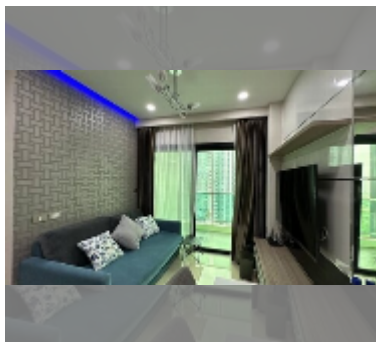

Condo for sale 1 bedroom 35 m² in Dusit Grand Condo View, Pattaya

฿ 2,890,000

UNIT PARAMETERS:

UID	FS-239644
quota	foreign quota
type	1 bedroom
size	35m ²
floor	19
view	sea view

PROJECT PARAMETERS:

district	Jomtien
buildings	1
floors	36
built in	2016
maintenance	฿ 16,800/year

FACILITIES:

General information: highrise, meters to beach: 300, underground parking, open parking.

Swimming pool: swimming pool, kids pool, waterfall, jacuzzi.

Health zone: gym.

Other: reception, CCTV, security, minimart, laundry.