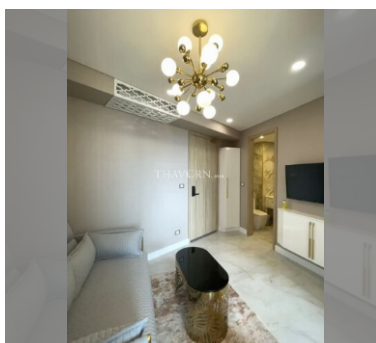

Condo for sale 1 bedroom 28.75 m² in Copacabana Beach Jomtien, Pattaya

฿ 4,170,000

UNIT PARAMETERS:

UID	FS-239643
quota	foreign quota
type	1 bedroom
size	28.75m²
floor	10
view	sea view
quality	not chosen
transfer fee payer	Seller 50/ Buyer 50

PROJECT PARAMETERS:

district	Jomtien
buildings	1
floors	59
built in	2022
maintenance	฿ 17,250/year

FACILITIES:

General information: highrise, meters to beach: 50, minutes to beach: 1, shuttle bus, pets are allowed, open parking, multy-level parking.

Swimming pool: swimming pool, rooftop pool, infinity view, jacuzzi, pool bar , sunbathing area.

Chill zone: chill zone, garden, rooftop chillout.

Health zone: gym, sauna, hamam.

Other: lobby, meeting room, games room, kids playgarden, CCTV, security.