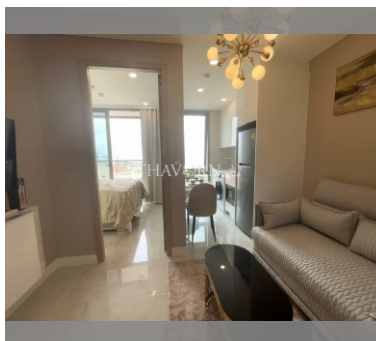

Condo for sale 1 bedroom 28.75 m² in Copacabana Beach Jomtien, Pattaya

฿ 4,170,000

UNIT PARAMETERS:

UID	FS-239643
quota	foreign quota
type	1 bedroom
size	28.75m²
floor	10
view	sea view
quality	not chosen
transfer fee payer	Seller 50/ Buyer 50

PROJECT PARAMETERS:

district	Jomtien
buildings	1
floors	59
built in	2022
maintenance	฿ 17,250/year

FACILITIES:

General information: highrise, meters to beach: 50, minutes to beach: 1, shuttle bus, pets are allowed, open parking, multy-level parking.

Swimming pool: swimming pool, rooftop pool, infinity view, jacuzzi, pool bar , sunbathing area.

Chill zone: chill zone, garden, rooftop chillout.

Health zone: gym, sauna, hamam.

Other: lobby, meeting room, games room, kids playgarden, CCTV, security.