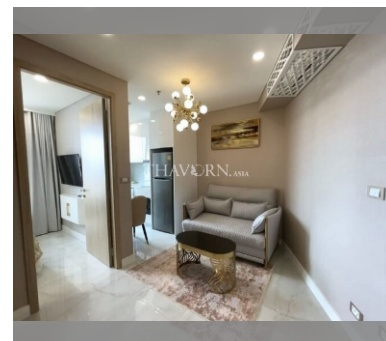

Condo for sale 1 bedroom 28.75 m² in Copacabana Beach Jomtien, Pattaya

฿ 4,170,000

UNIT PARAMETERS:

UID	FS-239643
quota	foreign quota
type	1 bedroom
size	28.75m²
floor	10
view	sea view
quality	not chosen
transfer fee payer	Seller 50/ Buyer 50

PROJECT PARAMETERS:

district	Jomtien
buildings	1
floors	59
built in	2022
maintenance	฿ 17,250/year

FACILITIES:

General information: highrise, meters to beach: 50, minutes to beach: 1, shuttle bus, pets are allowed, open parking, multy-level parking.

Swimming pool: swimming pool, rooftop pool, infinity view, jacuzzi, pool bar , sunbathing area.

Chill zone: chill zone, garden, rooftop chillout.

Health zone: gym, sauna, hamam.

Other: lobby, meeting room, games room, kids playgarden, CCTV, security.