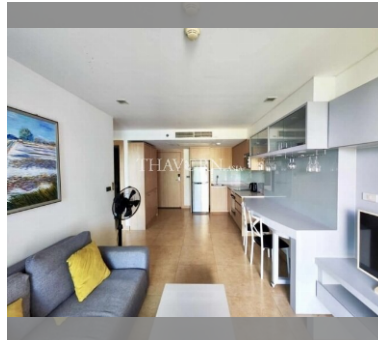

Condo for sale 1 bedroom 47 m² in The Cliff, Pattaya

฿ 2,910,000

UNIT PARAMETERS:

UID	FS-239642
quota	foreign quota
type	1 bedroom
size	47m²
floor	11
view	city view
quality	not chosen
transfer fee payer	Seller 50/ Buyer 50

PROJECT PARAMETERS:

district	Pratumnak
buildings	1
floors	27
built in	2013
maintenance	฿ 25,380/year

FACILITIES:

General information: highrise, meters to beach: 400, minutes to beach: 5, underground parking, open parking.

Swimming pool: swimming pool, kids pool, water slides, waterfall, sunbathing area.

Chill zone: chill zone, garden, barbeque areas.

Health zone: gym, sauna.

Other: reception, lobby, kids playgarden, CCTV, security.