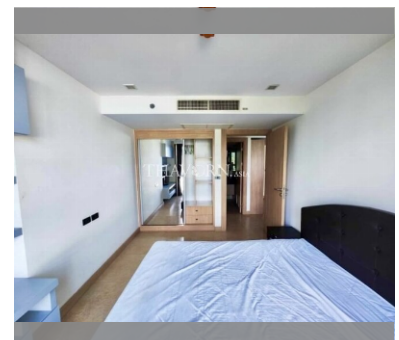

Condo for sale 1 bedroom 47 m² in The Cliff, Pattaya

฿ 2,910,000

UNIT PARAMETERS:

UID	FS-239642
quota	foreign quota
type	1 bedroom
size	47m²
floor	11
view	city view
quality	not chosen
transfer fee payer	Seller 50/ Buyer 50

PROJECT PARAMETERS:

district	Pratumnak
buildings	1
floors	27
built in	2013
maintenance	฿ 25,380/year

FACILITIES:

General information: highrise, meters to beach: 400, minutes to beach: 5, underground parking, open parking.

Swimming pool: swimming pool, kids pool, water slides, waterfall, sunbathing area.

Chill zone: chill zone, garden, barbeque areas.

Health zone: gym, sauna.

Other: reception, lobby, kids playgarden, CCTV, security.