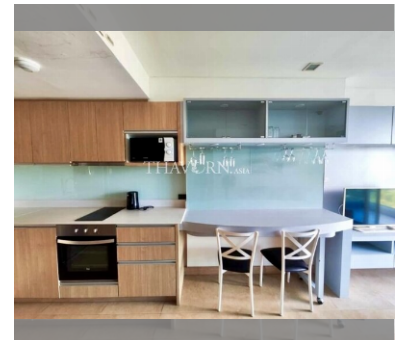

Condo for sale 1 bedroom 47 m² in The Cliff, Pattaya

฿ 2,910,000

UNIT PARAMETERS:

UID	FS-239642
quota	foreign quota
type	1 bedroom
size	47m²
floor	11
view	city view
quality	not chosen
transfer fee payer	Seller 50/ Buyer 50

PROJECT PARAMETERS:

district	Pratumnak
buildings	1
floors	27
built in	2013
maintenance	฿ 25,380/year

FACILITIES:

General information: highrise, meters to beach: 400, minutes to beach: 5, underground parking, open parking.

Swimming pool: swimming pool, kids pool, water slides, waterfall, sunbathing area.

Chill zone: chill zone, garden, barbeque areas.

Health zone: gym, sauna.

Other: reception, lobby, kids playgarden, CCTV, security.