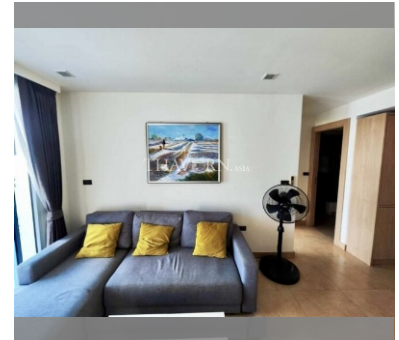

Condo for sale 1 bedroom 47 m² in The Cliff, Pattaya

฿ 2,910,000

UNIT PARAMETERS:

UID	FS-239642
quota	foreign quota
type	1 bedroom
size	47m²
floor	11
view	city view
quality	not chosen
transfer fee payer	Seller 50/ Buyer 50

PROJECT PARAMETERS:

district	Pratumnak
buildings	1
floors	27
built in	2013
maintenance	฿ 25,380/year

FACILITIES:

General information: highrise, meters to beach: 400, minutes to beach: 5, underground parking, open parking.

Swimming pool: swimming pool, kids pool, water slides, waterfall, sunbathing area.

Chill zone: chill zone, garden, barbeque areas.

Health zone: gym, sauna.

Other: reception, lobby, kids playgarden, CCTV, security.