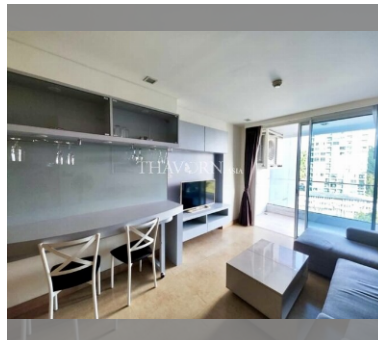

Condo for sale 1 bedroom 47 m² in The Cliff, Pattaya

฿ 2,910,000

UNIT PARAMETERS:

UID	FS-239642
quota	foreign quota
type	1 bedroom
size	47m²
floor	11
view	city view
quality	not chosen
transfer fee payer	Seller 50/ Buyer 50

PROJECT PARAMETERS:

district	Pratumnak
buildings	1
floors	27
built in	2013
maintenance	฿ 25,380/year

FACILITIES:

General information: highrise, meters to beach: 400, minutes to beach: 5, underground parking, open parking.

Swimming pool: swimming pool, kids pool, water slides, waterfall, sunbathing area.

Chill zone: chill zone, garden, barbeque areas.

Health zone: gym, sauna.

Other: reception, lobby, kids playgarden, CCTV, security.