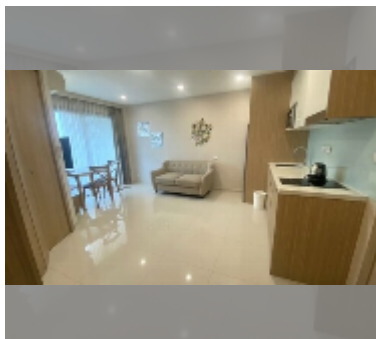

Condo for sale 1 bedroom 35 m² in City Garden Tropicana, Pattaya

฿ 2,200,000

UNIT PARAMETERS:

UID	FS-239640
quota	foreign quota
type	1 bedroom
size	35m ²
floor	8
view	city view

PROJECT PARAMETERS:

district	Wongamat
buildings	1
floors	8
built in	2016
maintenance	฿ 16,800/year

FACILITIES:

General information: boutique, meters to beach: 300, minutes to beach: 10, open parking.

Swimming pool: swimming pool, jacuzzi.

Chill zone: garden, rooftop chillout.

Health zone: gym, sauna.

Other: reception, lobby, CCTV, security, room service.