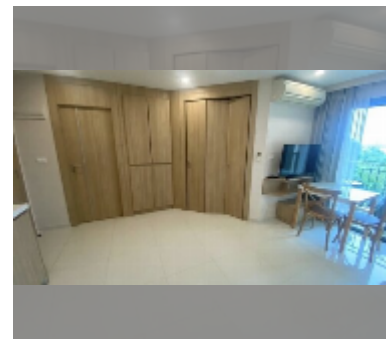

FACILITIES:

General information: boutique, meters to beach: 300, minutes to beach: 10, open parking.

Swimming pool: swimming pool, jacuzzi.

Chill zone: garden, rooftop chillout.

Health zone: gym, sauna.

Other: reception, lobby, CCTV, security, room service.