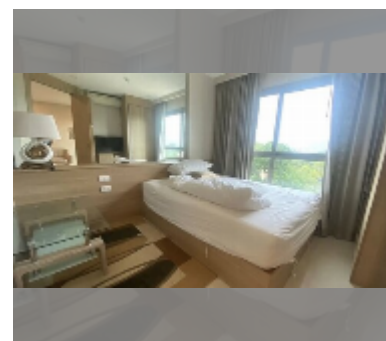

Condo for sale 1 bedroom 35 m² in City Garden Tropicana, Pattaya

฿ 2,200,000

UNIT PARAMETERS:

UID	FS-239640
quota	foreign quota
type	1 bedroom
size	35m ²
floor	8
view	city view

PROJECT PARAMETERS:

district	Wongamat
buildings	1
floors	8
built in	2016
maintenance	฿ 16,800/year

FACILITIES:

General information: boutique, meters to beach: 300, minutes to beach: 10, open parking.

Swimming pool: swimming pool, jacuzzi.

Chill zone: garden, rooftop chillout.

Health zone: gym, sauna.

Other: reception, lobby, CCTV, security, room service.