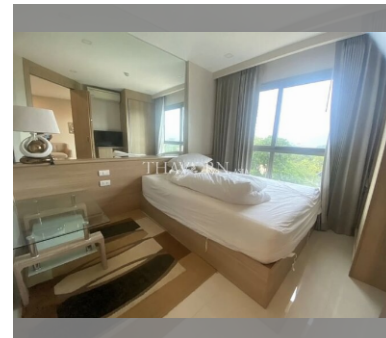

Condo for sale 1 bedroom 35 m² in City Garden Tropicana, Pattaya

฿ 2,200,000

UNIT PARAMETERS:

UID	FS-239640
quota	foreign quota
type	1 bedroom
size	35m²
floor	8
view	city view
quality	not chosen
transfer fee payer	Seller 50/ Buyer 50

PROJECT PARAMETERS:

district	Wongamat
buildings	1
floors	8
built in	2016
maintenance	฿ 16,800/year

FACILITIES:

General information: boutique, meters to beach: 300, minutes to beach: 10, open parking.

Swimming pool: swimming pool, jacuzzi.

Chill zone: garden, rooftop chillout.

Health zone: gym, sauna.

Other: reception, lobby, CCTV, security, room service.