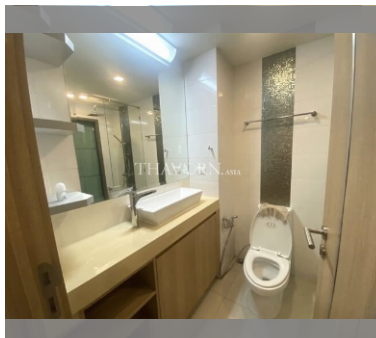

Condo for sale 1 bedroom 35 m² in City Garden Tropicana, Pattaya

฿ 2,200,000

UNIT PARAMETERS:

UID	FS-239640
quota	foreign quota
type	1 bedroom
size	35m²
floor	8
view	city view
quality	not chosen
transfer fee payer	Seller 50/ Buyer 50

PROJECT PARAMETERS:

district	Wongamat
buildings	1
floors	8
built in	2016
maintenance	฿ 16,800/year

FACILITIES:

General information: boutique, meters to beach: 300, minutes to beach: 10, open parking.

Swimming pool: swimming pool, jacuzzi.

Chill zone: garden, rooftop chillout.

Health zone: gym, sauna.

Other: reception, lobby, CCTV, security, room service.