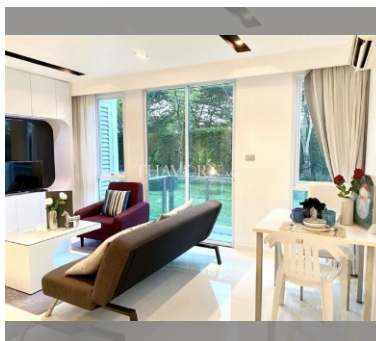

Condo for sale 2 bedroom 50 m² in City Center Residence, Pattaya

฿ 3,490,000

UNIT PARAMETERS:

UID	FS-239636
quota	foreign quota
type	2 bedroom
size	50m ²
floor	1
view	city view
quality	not chosen
transfer fee payer	Seller 50/ Buyer 50

PROJECT PARAMETERS:

district	Central Pattaya
buildings	3
floors	8
built in	2017
maintenance	฿ 18,000/year

FACILITIES:

General information: resort, meters to beach: 2000, minutes to beach: 15, underground parking.

Swimming pool: swimming pool, kids pool, waterfall.

Chill zone: garden.

Health zone: gym, sauna.

Other: lobby, CCTV, security.

details