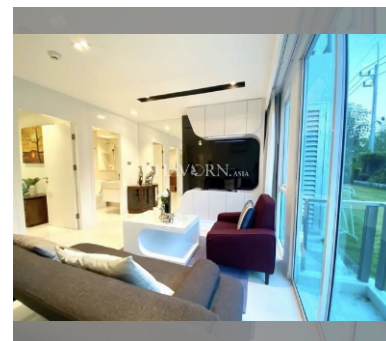

Condo for sale 2 bedroom 50 m² in City Center Residence, Pattaya

฿ 3,490,000

UNIT PARAMETERS:

UID	FS-239636
quota	foreign quota
type	2 bedroom
size	50m ²
floor	1
view	city view
quality	not chosen
transfer fee payer	Seller 50/ Buyer 50

PROJECT PARAMETERS:

district	Central Pattaya
buildings	3
floors	8
built in	2017
maintenance	฿ 18,000/year

FACILITIES:

General information: resort, meters to beach: 2000, minutes to beach: 15, underground parking.

Swimming pool: swimming pool, kids pool, waterfall.

Chill zone: garden.

Health zone: gym, sauna.

Other: lobby, CCTV, security.

details