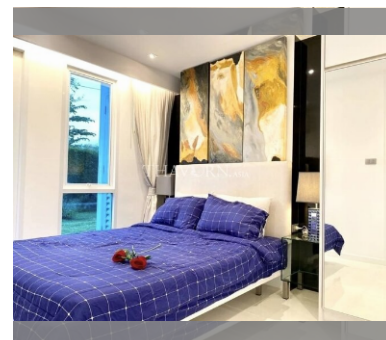

Condo for sale 2 bedroom 50 m² in City Center Residence, Pattaya

฿ 3,490,000

UNIT PARAMETERS:

UID	FS-239636
quota	foreign quota
type	2 bedroom
size	50m²
floor	1
view	city view
quality	not chosen
transfer fee payer	Seller 50/ Buyer 50

PROJECT PARAMETERS:

district	Central Pattaya
buildings	3
floors	8
built in	2017
maintenance	฿ 18,000/year

FACILITIES:

General information: resort, meters to beach: 2000, minutes to beach: 15, underground parking.

Swimming pool: swimming pool, kids pool, waterfall.

Chill zone: garden.

Health zone: gym, sauna.

Other: lobby, CCTV, security.