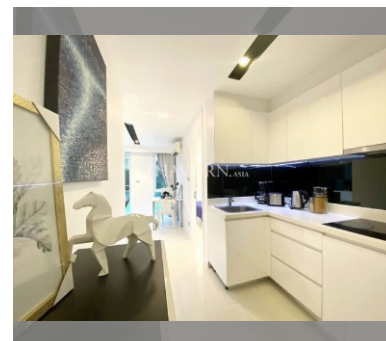

Condo for sale 2 bedroom 50 m² in City Center Residence, Pattaya

฿ 3,490,000

UNIT PARAMETERS:

UID	FS-239636
quota	foreign quota
type	2 bedroom
size	50m²
floor	1
view	city view
quality	not chosen
transfer fee payer	Seller 50/ Buyer 50

PROJECT PARAMETERS:

district	Central Pattaya
buildings	3
floors	8
built in	2017
maintenance	฿ 18,000/year

FACILITIES:

General information: resort, meters to beach: 2000, minutes to beach: 15, underground parking.

Swimming pool: swimming pool, kids pool, waterfall.

Chill zone: garden.

Health zone: gym, sauna.

Other: lobby, CCTV, security.