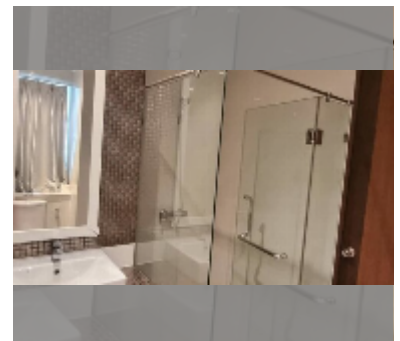

Condo for sale studio 39 m² in Diamond Suites Resort, Pattaya

฿ 1,500,000

UNIT PARAMETERS:

UID	FS-239627
quota	thai quota
type	studio
size	39m²
floor	3
view	pool view

PROJECT PARAMETERS:

district	Thappraya
buildings	7
floors	8
built in	2013

FACILITIES:

General information: resort, meters to beach: 700, minutes to beach: 10, open parking.

Swimming pool: swimming pool, kids pool.

Chill zone: chill zone, garden.

Health zone: gym, sauna.

Other: reception, CCTV, security, minimart.