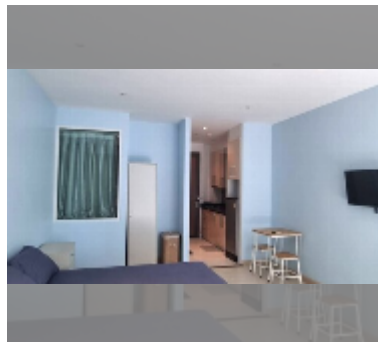

Condo for sale studio 39 m² in Diamond Suites Resort, Pattaya

฿ 1,500,000

UNIT PARAMETERS:

UID	FS-239627
quota	thai quota
type	studio
size	39m²
floor	3
view	pool view

PROJECT PARAMETERS:

district	Thappraya
buildings	7
floors	8
built in	2013

FACILITIES:

General information: resort, meters to beach: 700, minutes to beach: 10, open parking.

Swimming pool: swimming pool, kids pool.

Chill zone: chill zone, garden.

Health zone: gym, sauna.

Other: reception, CCTV, security, minimart.