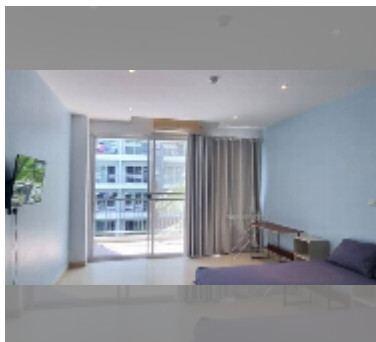

Condo for sale studio 39 m² in Diamond Suites Resort, Pattaya

฿ 1,500,000

UNIT PARAMETERS:

UID	FS-239627
quota	thai quota
type	studio
size	39m²
floor	3
view	pool view

PROJECT PARAMETERS:

district	Thappraya
buildings	7
floors	8
built in	2013

FACILITIES:

General information: resort, meters to beach: 700, minutes to beach: 10, open parking.

Swimming pool: swimming pool, kids pool.

Chill zone: chill zone, garden.

Health zone: gym, sauna.

Other: reception, CCTV, security, minimart.