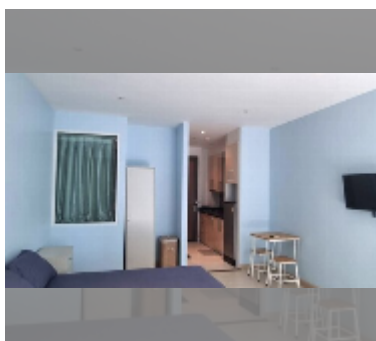

Condo for sale studio 39 m² in Diamond Suites Resort, Pattaya

฿ 1,500,000

UNIT PARAMETERS:

UID	FS-239627
quota	thai quota
type	studio
size	39m²
floor	3
view	pool view

PROJECT PARAMETERS:

district	Thappraya
buildings	7
floors	8
built in	2013

FACILITIES:

General information: resort, meters to beach: 700, minutes to beach: 10, open parking.

Swimming pool: swimming pool, kids pool.

Chill zone: chill zone, garden.

Health zone: gym, sauna.

Other: reception, CCTV, security, minimart.