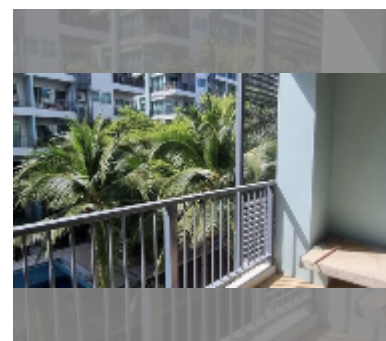

Condo for sale studio 39 m² in Diamond Suites Resort, Pattaya

฿ 1,500,000

UNIT PARAMETERS:

UID	FS-239627
quota	thai quota
type	studio
size	39m²
floor	3
view	pool view

PROJECT PARAMETERS:

district	Thappraya
buildings	7
floors	8
built in	2013

FACILITIES:

General information: resort, meters to beach: 700, minutes to beach: 10, open parking.

Swimming pool: swimming pool, kids pool.

Chill zone: chill zone, garden.

Health zone: gym, sauna.

Other: reception, CCTV, security, minimart.