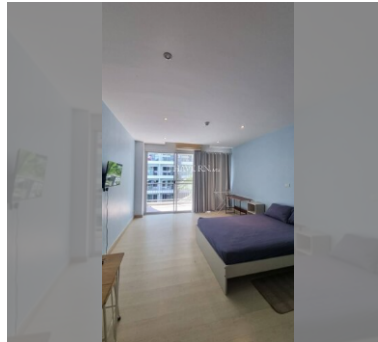

Condo for sale studio 40 m<sup>2</sup> in Diamond Suites Resort, Pattaya

### UNIT PARAMETERS:

UID	FS-239627
quota	thai quota
type	studio
size	40m <sup>2</sup>
floor	3
view	city view
quality	not chosen
transfer fee payer	50/50