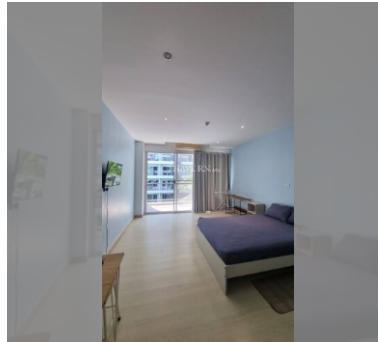

Condo for sale studio 40 m² in Diamond Suites Resort, Pattaya

฿ 1,470,000

UNIT PARAMETERS:

UID	FS-239627
quota	thai quota
type	studio
size	40m²
floor	3
view	city view
quality	not chosen
transfer fee payer	50/50

PROJECT PARAMETERS:

district	Thappraya
buildings	7
floors	7
built in	2015

FACILITIES:

General information: resort, meters to beach: 700, minutes to beach: 10, open parking.

Swimming pool: swimming pool, kids pool.

Chill zone: chill zone, garden.

Health zone: gym, sauna.

Other: reception, CCTV, security, minimart.