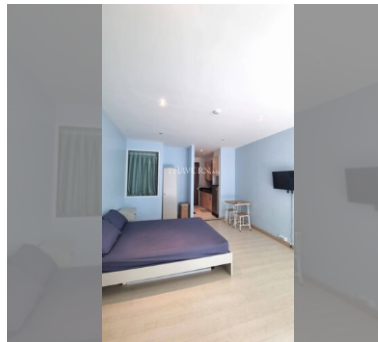

Condo for sale studio 40 m² in Diamond Suites Resort, Pattaya

฿ 1,470,000

UNIT PARAMETERS:

UID	FS-239627
quota	thai quota
type	studio
size	40m²
floor	3
view	city view
transfer fee payer	50/50

PROJECT PARAMETERS:

district	Thappraya
buildings	7
floors	7
built in	2015

FACILITIES:

General information: resort, meters to beach: 700, minutes to beach: 10, open parking.

Swimming pool: swimming pool, kids pool.

Chill zone: chill zone, garden.

Health zone: gym, sauna.

Other: reception, CCTV, security, minimart.