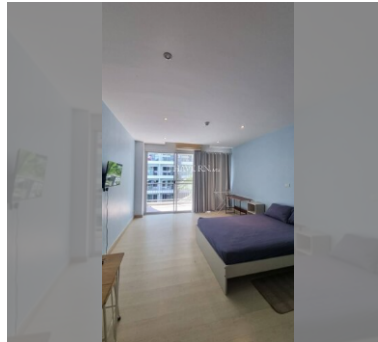

Condo for sale studio 40 m² in Diamond Suites Resort, Pattaya

฿ 1,470,000

UNIT PARAMETERS:

UID	FS-239627
quota	thai quota
type	studio
size	40m²
floor	3
view	city view
transfer fee payer	50/50

PROJECT PARAMETERS:

district	Thappraya
buildings	7
floors	7
built in	2015

FACILITIES:

General information: resort, meters to beach: 700, minutes to beach: 10, open parking.

Swimming pool: swimming pool, kids pool.

Chill zone: chill zone, garden.

Health zone: gym, sauna.

Other: reception, CCTV, security, minimart.