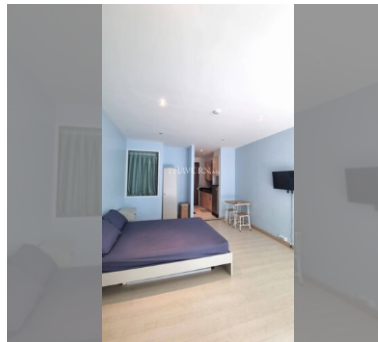

Condo for sale studio 40 m<sup>2</sup> in Diamond Suites Resort, Pattaya

### UNIT PARAMETERS:

UID	FS-239627
quota	thai quota
type	studio
size	40m <sup>2</sup>
floor	3
view	city view
quality	not chosen
transfer fee payer	50/50