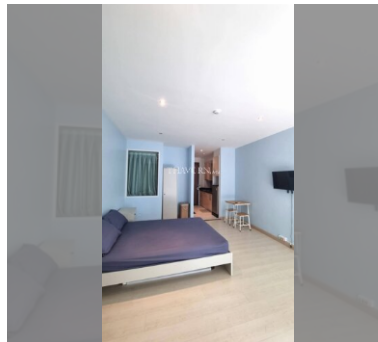

Condo for sale studio 40 m² in Diamond Suites Resort, Pattaya

฿ 1,470,000

UNIT PARAMETERS:

UID	FS-239627
quota	thai quota
type	studio
size	40m²
floor	3
view	city view
quality	not chosen
transfer fee payer	50/50

PROJECT PARAMETERS:

district	Thappraya
buildings	7
floors	7
built in	2015

FACILITIES:

General information: resort, meters to beach: 700, minutes to beach: 10, open parking.

Swimming pool: swimming pool, kids pool.

Chill zone: chill zone, garden.

Health zone: gym, sauna.

Other: reception, CCTV, security, minimart.