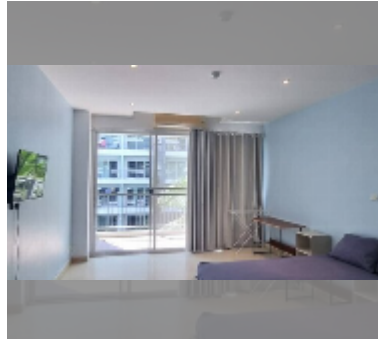

Condo for sale studio 39 m² in Diamond Suites Resort, Pattaya

฿ 1,500,000

UNIT PARAMETERS:

UID	FS-239627
quota	thai quota
type	studio
size	39m²
floor	3
view	pool view

PROJECT PARAMETERS:

district	Thappraya
buildings	7
floors	8
built in	2013

FACILITIES:

General information: resort, meters to beach: 700, minutes to beach: 10, open parking.

Swimming pool: swimming pool, kids pool.

Chill zone: chill zone, garden.

Health zone: gym, sauna.

Other: reception, CCTV, security, minimart.