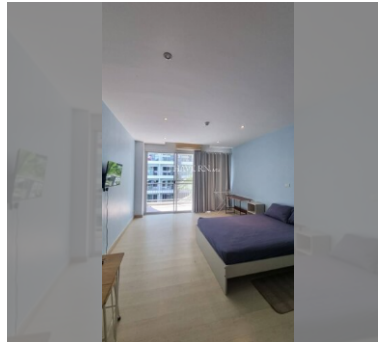

Condo for sale studio 40 m² in Diamond Suites Resort, Pattaya

฿ 1,470,000

UNIT PARAMETERS:

UID	FS-239627
quota	thai quota
type	studio
size	40m²
floor	3
view	city view
transfer cost	
transfer fee payer	50/50
additional cost	

PROJECT PARAMETERS:

district	Thappraya
buildings	7
floors	7
built in	2015

FACILITIES:

General information: resort, meters to beach: 700, minutes to beach: 10, open parking.

Swimming pool: swimming pool, kids pool.

Chill zone: chill zone, garden.

Health zone: gym, sauna.

Other: reception, CCTV, security, minimart.