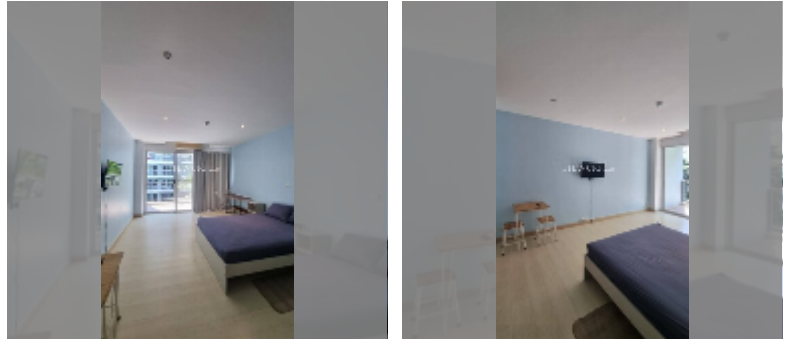

Condo for sale studio 39 m² in Diamond Suites Resort, Pattaya

฿ 1,500,000

UNIT PARAMETERS:

UID	FS-239627
quota	thai quota
type	studio
size	39m²
floor	3
view	pool view

PROJECT PARAMETERS:

district	Thappraya
buildings	7
floors	8
built in	2013

FACILITIES:

General information: resort, meters to beach: 700, minutes to beach: 10, open parking.

Swimming pool: swimming pool, kids pool.

Chill zone: chill zone, garden.

Health zone: gym, sauna.

Other: reception, CCTV, security, minimart.