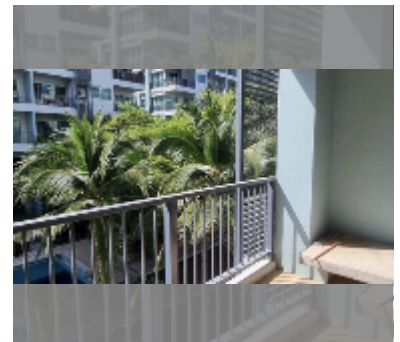

Condo for sale studio 39 m² in Diamond Suites Resort, Pattaya

฿ 1,500,000

UNIT PARAMETERS:

UID	FS-239627
quota	thai quota
type	studio
size	39m ²
floor	3
view	pool view

PROJECT PARAMETERS:

district	Thappraya
buildings	7
floors	8
built in	2013

FACILITIES:

General information: resort, meters to beach: 700, minutes to beach: 10, open parking.

Swimming pool: swimming pool, kids pool.

Chill zone: chill zone, garden.

Health zone: gym, sauna.

Other: reception, CCTV, security, minimart.