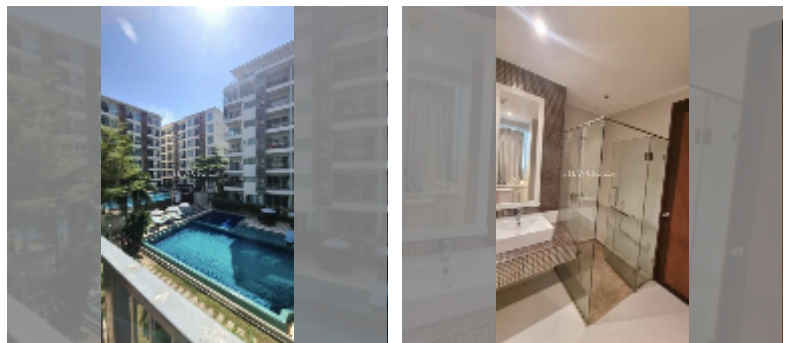

Condo for sale studio 39 m² in Diamond Suites Resort, Pattaya

฿ 1,500,000

UNIT PARAMETERS:

UID	FS-239627
quota	thai quota
type	studio
size	39m²
floor	3
view	pool view

PROJECT PARAMETERS:

district	Thappraya
buildings	7
floors	8
built in	2013

FACILITIES:

General information: resort, meters to beach: 700, minutes to beach: 10, open parking.

Swimming pool: swimming pool, kids pool.

Chill zone: chill zone, garden.

Health zone: gym, sauna.

Other: reception, CCTV, security, minimart.