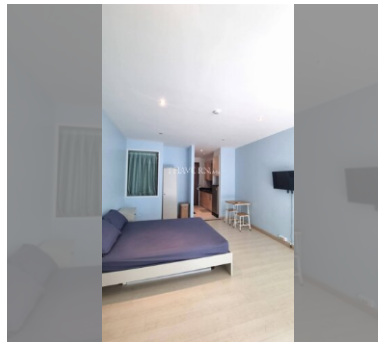

Condo for sale studio 40 m² in Diamond Suites Resort, Pattaya

฿ 1,470,000

UNIT PARAMETERS:

UID	FS-239627
quota	thai quota
type	studio
size	40m²
floor	3
view	city view
transfer cost	
transfer fee payer	50/50
additional cost	

PROJECT PARAMETERS:

district	Thappraya
buildings	7
floors	7
built in	2015

FACILITIES:

General information: resort, meters to beach: 700, minutes to beach: 10, open parking.

Swimming pool: swimming pool, kids pool.

Chill zone: chill zone, garden.

Health zone: gym, sauna.

Other: reception, CCTV, security, minimart.