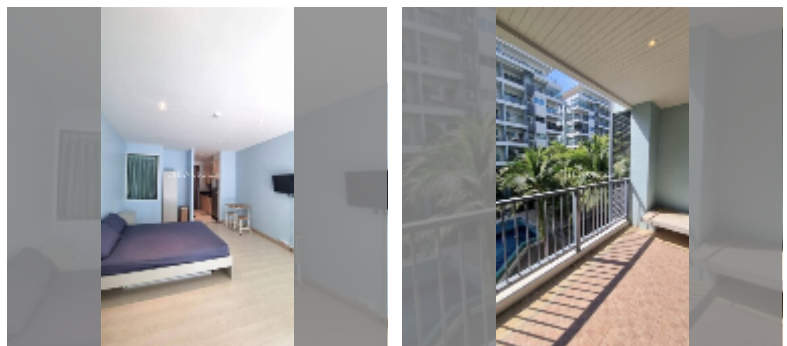

Condo for sale studio 39 m² in Diamond Suites Resort, Pattaya

฿ 1,500,000

UNIT PARAMETERS:

UID	FS-239627
quota	thai quota
type	studio
size	39m²
floor	3
view	pool view

PROJECT PARAMETERS:

district	Thappraya
buildings	7
floors	8
built in	2013

FACILITIES:

General information: resort, meters to beach: 700, minutes to beach: 10, open parking.

Swimming pool: swimming pool, kids pool.

Chill zone: chill zone, garden.

Health zone: gym, sauna.

Other: reception, CCTV, security, minimart.