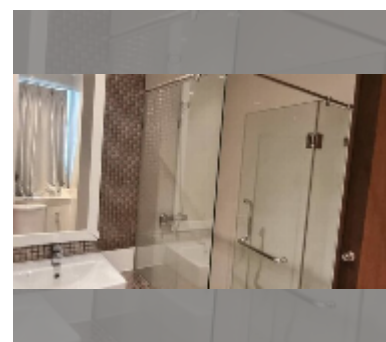

Condo for sale studio 39 m² in Diamond Suites Resort, Pattaya

฿ 1,500,000

UNIT PARAMETERS:

UID	FS-239627
quota	thai quota
type	studio
size	39m²
floor	3
view	pool view

PROJECT PARAMETERS:

district	Thappraya
buildings	7
floors	8
built in	2013

FACILITIES:

General information: resort, meters to beach: 700, minutes to beach: 10, open parking.

Swimming pool: swimming pool, kids pool.

Chill zone: chill zone, garden.

Health zone: gym, sauna.

Other: reception, CCTV, security, minimart.