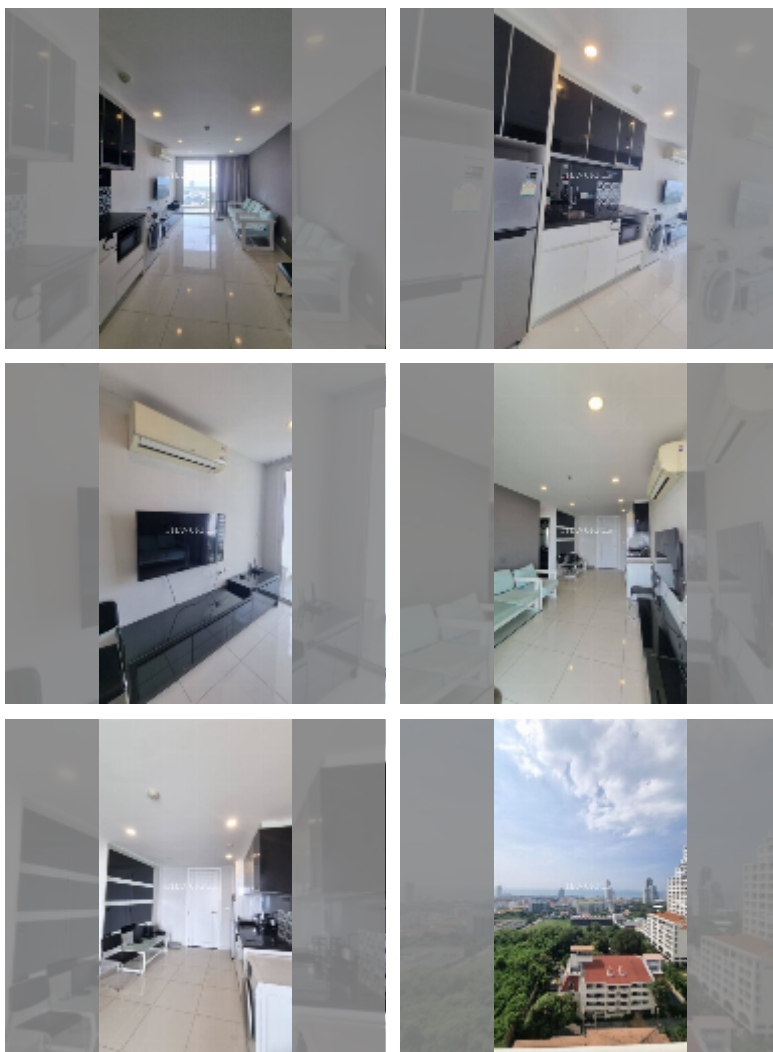

Condo for sale 1 bedroom 43 m² in The Vision, Pattaya

฿ 3,230,000

UNIT PARAMETERS:

UID	FS-239624
quota	foreign quota
type	1 bedroom
size	43m²
floor	12
view	sea view

PROJECT PARAMETERS:

district	Pratumnak
buildings	1
floors	23
built in	2015

FACILITIES:

General information: highrise, meters to beach: 500, minutes to beach: 10, multi-level parking.

Swimming pool: rooftop pool, infinity view, jacuzzi.

Chill zone: rooftop chillout.

Health zone: gym, sauna.

Other: reception, lobby, CCTV, security, room service.