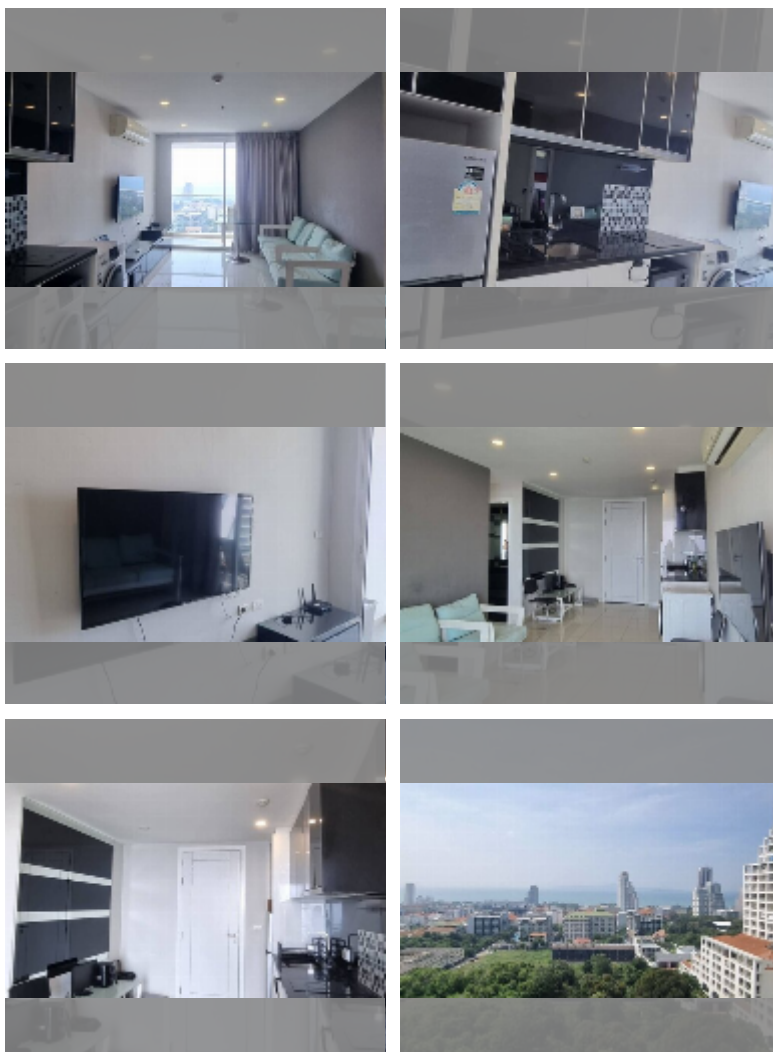

Condo for sale 1 bedroom 43 m² in The Vision, Pattaya

฿ 3,230,000

UNIT PARAMETERS:

UID	FS-239624
quota	foreign quota
type	1 bedroom
size	43m²
floor	12
view	sea view

PROJECT PARAMETERS:

district	Pratumnak
buildings	1
floors	23
built in	2015

FACILITIES:

General information: highrise, meters to beach: 500, minutes to beach: 10, multi-level parking.

Swimming pool: rooftop pool, infinity view, jacuzzi.

Chill zone: rooftop chillout.

Health zone: gym, sauna.

Other: reception, lobby, CCTV, security, room service.