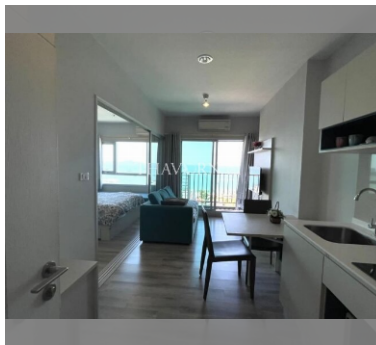

Condo for sale 1 bedroom 31.95 m² in Centric Sea, Pattaya

Title: 1-Bedroom Condo at Centric Sea (31.95 m²) for Sale in Central Pattaya. Looking for the perfect beachside retreat or urban home? Look no further - this spacious and beautifully furnished condo is available in the heart of Pattaya, located in the iconic Centric Sea building. Offering a floor area of 31.95 m², this apartment is what dreams are made of. Enjoy stellar city skyline and beach views from the 24th floor. This place is optimally designed to make the most out of the available space. This well-equipped, fully furnished 1-bedroom condo provides the ultimate comfort and convenience. The condo is delivered ready to move in, including all furniture and fittings that suit all your needs - you just need to unpack and settle! Ce...

฿ 3,990,000

UNIT PARAMETERS:

UID	FS-239613
quota	foreign quota
type	1 bedroom
size	31.95m²
floor	24
view	sea view
quality	not chosen
transfer cost	
transfer fee payer	50/50
additional cost	

PROJECT PARAMETERS:

district	Central Pattaya
buildings	3
floors	44
built in	2015
maintenance	฿ 21,087/year

FACILITIES:

General information: highrise, multy-level parking, covered parking.

Swimming pool: swimming pool, rooftop pool.

Chill zone: chill zone, garden, rooftop chillout.

Health zone: gym.

Other: lobby, clubhouse, CCTV, security, minimart.