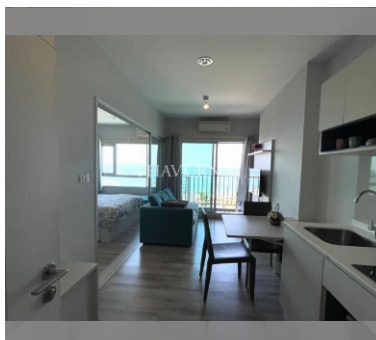

Condo for sale 1 bedroom 31.95 m² in Centric Sea, Pattaya

฿ 3,990,000

UNIT PARAMETERS:

UID	FS-239613
quota	foreign quota
type	1 bedroom
size	31.95m²
floor	24
view	sea view
quality	not chosen
transfer fee payer	50/50

PROJECT PARAMETERS:

district	Central Pattaya
buildings	3
floors	44
built in	2015
maintenance	฿ 21,087/year

FACILITIES:

General information: highrise, multy-level parking, covered parking.

Swimming pool: swimming pool, rooftop pool.

Chill zone: chill zone, garden, rooftop chillout.

Health zone: gym.

Other: lobby, clubhouse, CCTV, security, minimart.