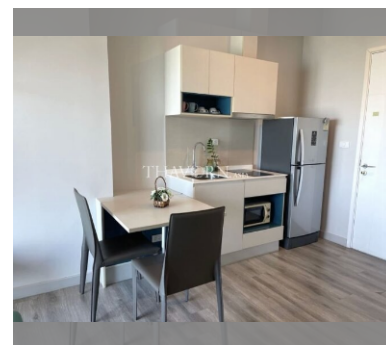

Condo for sale 1 bedroom 31.95 m² in Centric Sea, Pattaya

Title: 1-Bedroom Condo at Centric Sea (31.95 m²) for Sale in Central Pattaya. Looking for the perfect beachside retreat or urban home? Look no further - this spacious and beautifully furnished condo is available in the heart of Pattaya, located in the iconic Centric Sea building. Offering a floor area of 31.95 m², this apartment is what dreams are made of. Enjoy stellar city skyline and beach views from the 24th floor. This place is optimally designed to make the most out of the available space. This well-equipped, fully furnished 1-bedroom condo provides the ultimate comfort and convenience. The condo is delivered ready to move in, including all furniture and fittings that suit all your needs - you just need to unpack and settle! Ce...

฿ 3,990,000

UNIT PARAMETERS:

UID	FS-239613
quota	foreign quota
type	1 bedroom
size	31.95m²
floor	24
view	sea view
quality	not chosen
transfer cost	
transfer fee payer	50/50
additional cost	

PROJECT PARAMETERS:

district	Central Pattaya
buildings	3
floors	44
built in	2015
maintenance	฿ 21,087/year

FACILITIES:

General information: highrise, multy-level parking, covered parking.

Swimming pool: swimming pool, rooftop pool.

Chill zone: chill zone, garden, rooftop chillout.

Health zone: gym.

Other: lobby, clubhouse, CCTV, security, minimart.