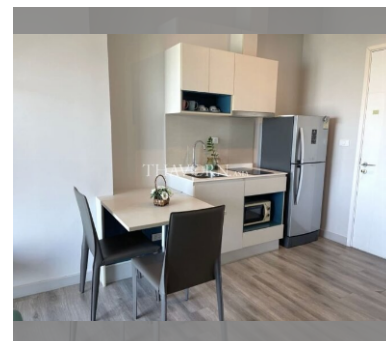

Condo for sale 1 bedroom 31.95 m² in Centric Sea, Pattaya

฿ 3,990,000

UNIT PARAMETERS:

UID	FS-239613
quota	foreign quota
type	1 bedroom
size	31.95m²
floor	24
view	sea view
quality	not chosen
transfer fee payer	50/50

PROJECT PARAMETERS:

district	Central Pattaya
buildings	3
floors	44
built in	2015
maintenance	฿ 21,087/year

FACILITIES:

General information: highrise, multy-level parking, covered parking.

Swimming pool: swimming pool, rooftop pool.

Chill zone: chill zone, garden, rooftop chillout.

Health zone: gym.

Other: lobby, clubhouse, CCTV, security, minimart.