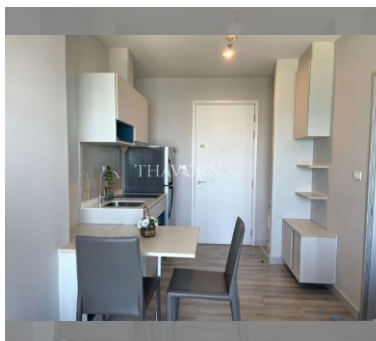

Condo for sale 1 bedroom 31.95 m² in Centric Sea, Pattaya

฿ 3,990,000

UNIT PARAMETERS:

UID	FS-239613
quota	foreign quota
type	1 bedroom
size	31.95m²
floor	24
view	sea view
quality	not chosen
transfer fee payer	50/50

PROJECT PARAMETERS:

district	Central Pattaya
buildings	3
floors	44
built in	2015
maintenance	฿ 21,087/year

FACILITIES:

General information: highrise, multy-level parking, covered parking.

Swimming pool: swimming pool, rooftop pool.

Chill zone: chill zone, garden, rooftop chillout.

Health zone: gym.

Other: lobby, clubhouse, CCTV, security, minimart.