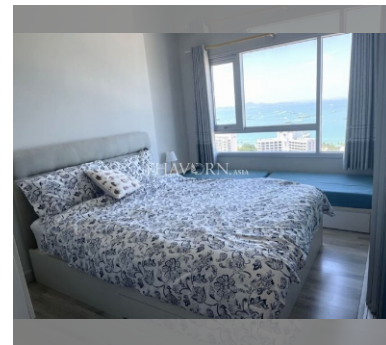

Condo for sale 1 bedroom 31.95 m² in Centric Sea, Pattaya

Title: 1-Bedroom Condo at Centric Sea (31.95 m²) for Sale in Central Pattaya. Looking for the perfect beachside retreat or urban home? Look no further - this spacious and beautifully furnished condo is available in the heart of Pattaya, located in the iconic Centric Sea building. Offering a floor area of 31.95 m², this apartment is what dreams are made of. Enjoy stellar city skyline and beach views from the 24th floor. This place is optimally designed to make the most out of the available space. This well-equipped, fully furnished 1-bedroom condo provides the ultimate comfort and convenience. The condo is delivered ready to move in, including all furniture and fittings that suit all your needs - you just need to unpack and settle! Ce...

฿ 3,990,000

UNIT PARAMETERS:

UID	FS-239613
quota	foreign quota
type	1 bedroom
size	31.95m²
floor	24
view	sea view
quality	not chosen
transfer cost	
transfer fee payer	50/50
additional cost	

PROJECT PARAMETERS:

district	Central Pattaya
buildings	3
floors	44
built in	2015
maintenance	฿ 21,087/year

FACILITIES:

General information: highrise, multy-level parking, covered parking.

Swimming pool: swimming pool, rooftop pool.

Chill zone: chill zone, garden, rooftop chillout.

Health zone: gym.

Other: lobby, clubhouse, CCTV, security, minimart.