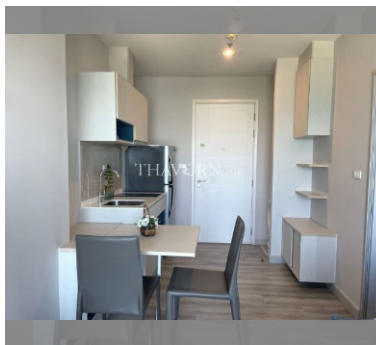

Condo for sale 1 bedroom 31.95 m² in Centric Sea, Pattaya

Title: 1-Bedroom Condo at Centric Sea (31.95 m²) for Sale in Central Pattaya. Looking for the perfect beachside retreat or urban home? Look no further - this spacious and beautifully furnished condo is available in the heart of Pattaya, located in the iconic Centric Sea building. Offering a floor area of 31.95 m², this apartment is what dreams are made of. Enjoy stellar city skyline and beach views from the 24th floor. This place is optimally designed to make the most out of the available space. This well-equipped, fully furnished 1-bedroom condo provides the ultimate comfort and convenience. The condo is delivered ready to move in, including all furniture and fittings that suit all your needs - you just need to unpack and settle! Ce...

฿ 3,990,000

UNIT PARAMETERS:

UID	FS-239613
quota	foreign quota
type	1 bedroom
size	31.95m²
floor	24
view	sea view
quality	not chosen
transfer cost	
transfer fee payer	50/50
additional cost	

PROJECT PARAMETERS:

district	Central Pattaya
buildings	3
floors	44
built in	2015
maintenance	฿ 21,087/year

FACILITIES:

General information: highrise, multy-level parking, covered parking.

Swimming pool: swimming pool, rooftop pool.

Chill zone: chill zone, garden, rooftop chillout.

Health zone: gym.

Other: lobby, clubhouse, CCTV, security, minimart.