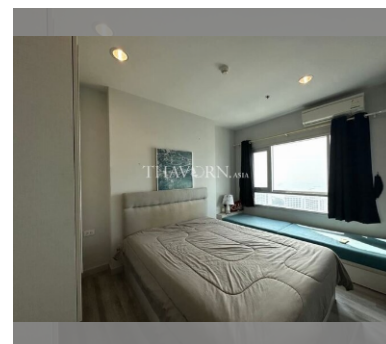

Condo for sale 1 bedroom 31.95 m² in Centric Sea, Pattaya

Welcome to your dream home! This eye-catching 1-bedroom condo, conveniently located in the sought-after Centric Sea in Central Pattaya, is now available for sale. This exceptional property, priced at 3,990,000, offers an ideal and luxurious living situation for anyone seeking an idyllic Pattaya lifestyle. Centric Sea Pattaya, a renowned high-rise condominium project, is a home where comfort meets convenience, and where leisure meets luxury. Towering at the 24th floor of a remarkable 44-floor building, this 31.95 m² condo is spacious enough to offer a homely yet luxurious ambiance. Relish in the breathtaking city and sea views through the generous floor-to-ceiling windows right from the comfort of this fully furnished condo. Be captivated...

฿ 4,070,000

UNIT PARAMETERS:

UID	FS-239612
quota	foreign quota
type	1 bedroom
size	31.95m²
floor	23
view	sea view
quality	not chosen
transfer cost	
transfer fee payer	50/50
additional cost	

PROJECT PARAMETERS:

district	Central Pattaya
buildings	3
floors	44
built in	2015
maintenance	฿ 21,087/year

FACILITIES:

General information: highrise, multy-level parking, covered parking.

Swimming pool: swimming pool, rooftop pool.

Chill zone: chill zone, garden, rooftop chillout.

Health zone: gym.

Other: lobby, clubhouse, CCTV, security, minimart.