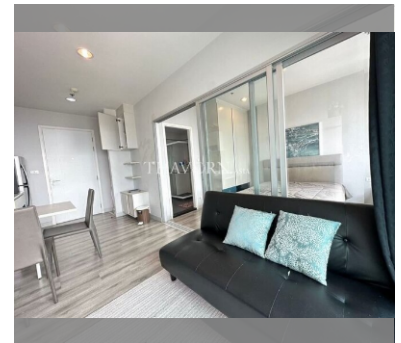

Condo for sale 1 bedroom 31.95 m² in Centric Sea, Pattaya

Welcome to your dream home! This eye-catching 1-bedroom condo, conveniently located in the sought-after Centric Sea in Central Pattaya, is now available for sale. This exceptional property, priced at 3,990,000, offers an ideal and luxurious living situation for anyone seeking an idyllic Pattaya lifestyle. Centric Sea Pattaya, a renowned high-rise condominium project, is a home where comfort meets convenience, and where leisure meets luxury. Towering at the 24th floor of a remarkable 44-floor building, this 31.95 m² condo is spacious enough to offer a homely yet luxurious ambiance. Relish in the breathtaking city and sea views through the generous floor-to-ceiling windows right from the comfort of this fully furnished condo. Be captivated...

฿ 4,070,000

UNIT PARAMETERS:

UID	FS-239612
quota	foreign quota
type	1 bedroom
size	31.95m²
floor	23
view	sea view
quality	not chosen
transfer cost	
transfer fee payer	50/50
additional cost	

PROJECT PARAMETERS:

district	Central Pattaya
buildings	3
floors	44
built in	2015
maintenance	฿ 21,087/year

FACILITIES:

General information: highrise, multy-level parking, covered parking.

Swimming pool: swimming pool, rooftop pool.

Chill zone: chill zone, garden, rooftop chillout.

Health zone: gym.

Other: lobby, clubhouse, CCTV, security, minimart.