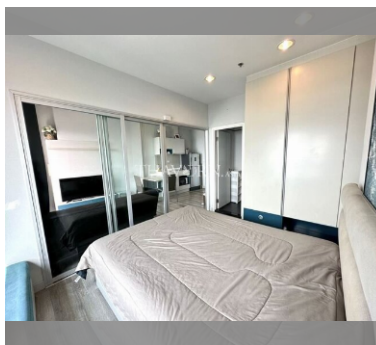

Condo for sale 1 bedroom 31.95 m² in Centric Sea, Pattaya

Welcome to your dream home! This eye-catching 1-bedroom condo, conveniently located in the sought-after Centric Sea in Central Pattaya, is now available for sale. This exceptional property, priced at 3,990,000, offers an ideal and luxurious living situation for anyone seeking an idyllic Pattaya lifestyle. Centric Sea Pattaya, a renowned high-rise condominium project, is a home where comfort meets convenience, and where leisure meets luxury. Towering at the 24th floor of a remarkable 44-floor building, this 31.95 m² condo is spacious enough to offer a homely yet luxurious ambiance. Relish in the breathtaking city and sea views through the generous floor-to-ceiling windows right from the comfort of this fully furnished condo. Be captivated...

฿ 4,070,000

UNIT PARAMETERS:

UID	FS-239612
quota	foreign quota
type	1 bedroom
size	31.95m²
floor	23
view	sea view
quality	not chosen
transfer cost	
transfer fee payer	50/50
additional cost	

PROJECT PARAMETERS:

district	Central Pattaya
buildings	3
floors	44
built in	2015
maintenance	฿ 21,087/year

FACILITIES:

General information: highrise, multy-level parking, covered parking.

Swimming pool: swimming pool, rooftop pool.

Chill zone: chill zone, garden, rooftop chillout.

Health zone: gym.

Other: lobby, clubhouse, CCTV, security, minimart.