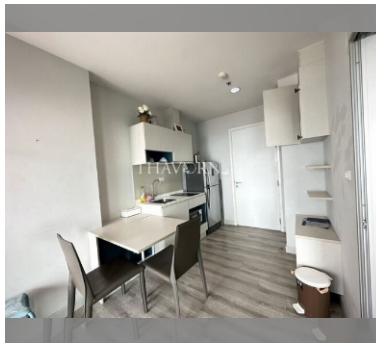

Condo for sale 1 bedroom 31.95 m² in Centric Sea, Pattaya

Welcome to your dream home! This eye-catching 1-bedroom condo, conveniently located in the sought-after Centric Sea in Central Pattaya, is now available for sale. This exceptional property, priced at 3,990,000, offers an ideal and luxurious living situation for anyone seeking an idyllic Pattaya lifestyle. Centric Sea Pattaya, a renowned high-rise condominium project, is a home where comfort meets convenience, and where leisure meets luxury. Towering at the 24th floor of a remarkable 44-floor building, this 31.95 m² condo is spacious enough to offer a homely yet luxurious ambiance. Relish in the breathtaking city and sea views through the generous floor-to-ceiling windows right from the comfort of this fully furnished condo. Be captivated...

฿ 4,070,000

UNIT PARAMETERS:

UID	FS-239612
quota	foreign quota
type	1 bedroom
size	31.95m²
floor	23
view	sea view
quality	not chosen
transfer cost	
transfer fee payer	50/50
additional cost	

PROJECT PARAMETERS:

district	Central Pattaya
buildings	3
floors	44
built in	2015
maintenance	฿ 21,087/year

FACILITIES:

General information: highrise, multy-level parking, covered parking.

Swimming pool: swimming pool, rooftop pool.

Chill zone: chill zone, garden, rooftop chillout.

Health zone: gym.

Other: lobby, clubhouse, CCTV, security, minimart.