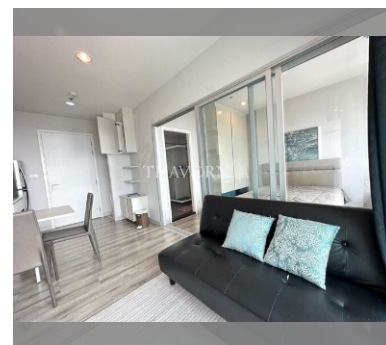

Condo for sale 1 bedroom 31.95 m² in Centric Sea, Pattaya

Welcome to your dream home! This eye-catching 1-bedroom condo, conveniently located in the sought-after Centric Sea in Central Pattaya, is now available for sale. This exceptional property, priced at 3,990,000, offers an ideal and luxurious living situation for anyone seeking an idyllic Pattaya lifestyle. Centric Sea Pattaya, a renowned high-rise condominium project, is a home where comfort meets convenience, and where leisure meets luxury. Towering at the 24th floor of a remarkable 44-floor building, this 31.95 m² condo is spacious enough to offer a homely yet luxurious ambiance. Relish in the breathtaking city and sea views through the generous floor-to-ceiling windows right from the comfort of this fully furnished condo. Be captivated...

฿ 4,070,000

UNIT PARAMETERS:

UID	FS-239612
quota	foreign quota
type	1 bedroom
size	31.95m²
floor	23
view	sea view
quality	not chosen
transfer cost	
transfer fee payer	50/50
additional cost	

PROJECT PARAMETERS:

district	Central Pattaya
buildings	3
floors	44
built in	2015
maintenance	฿ 21,087/year

FACILITIES:

General information: highrise, multy-level parking, covered parking.

Swimming pool: swimming pool, rooftop pool.

Chill zone: chill zone, garden, rooftop chillout.

Health zone: gym.

Other: lobby, clubhouse, CCTV, security, minimart.