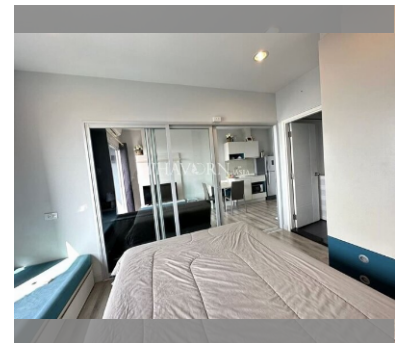

Condo for sale 1 bedroom 31.95 m² in Centric Sea, Pattaya

Welcome to your dream home! This eye-catching 1-bedroom condo, conveniently located in the sought-after Centric Sea in Central Pattaya, is now available for sale. This exceptional property, priced at 3,990,000, offers an ideal and luxurious living situation for anyone seeking an idyllic Pattaya lifestyle. Centric Sea Pattaya, a renowned high-rise condominium project, is a home where comfort meets convenience, and where leisure meets luxury. Towering at the 24th floor of a remarkable 44-floor building, this 31.95 m² condo is spacious enough to offer a homely yet luxurious ambiance. Relish in the breathtaking city and sea views through the generous floor-to-ceiling windows right from the comfort of this fully furnished condo. Be captivated...

฿ 4,070,000

UNIT PARAMETERS:

UID	FS-239612
quota	foreign quota
type	1 bedroom
size	31.95m²
floor	23
view	sea view
quality	not chosen
transfer cost	
transfer fee payer	50/50
additional cost	

PROJECT PARAMETERS:

district	Central Pattaya
buildings	3
floors	44
built in	2015
maintenance	฿ 21,087/year

FACILITIES:

General information: highrise, multy-level parking, covered parking.

Swimming pool: swimming pool, rooftop pool.

Chill zone: chill zone, garden, rooftop chillout.

Health zone: gym.

Other: lobby, clubhouse, CCTV, security, minimart.