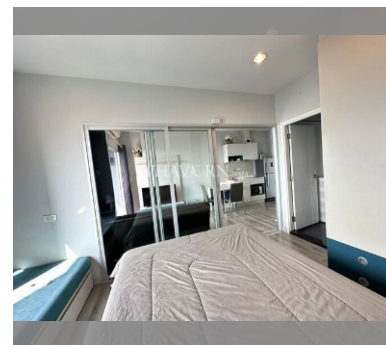

Condo for sale 1 bedroom 31.95 m² in Centric Sea, Pattaya

Welcome to your dream home! This eye-catching 1-bedroom condo, conveniently located in the sought-after Centric Sea in Central Pattaya, is now available for sale. This exceptional property, priced at 3,990,000, offers an ideal and luxurious living situation for anyone seeking an idyllic Pattaya lifestyle. Centric Sea Pattaya, a renowned high-rise condominium project, is a home where comfort meets convenience, and where leisure meets luxury. Towering at the 24th floor of a remarkable 44-floor building, this 31.95 m² condo is spacious enough to offer a homely yet luxurious ambiance. Relish in the breathtaking city and sea views through the generous floor-to-ceiling windows right from the comfort of this fully furnished condo. Be captivated...

฿ 4,070,000

UNIT PARAMETERS:

UID	FS-239612
quota	foreign quota
type	1 bedroom
size	31.95m²
floor	23
view	sea view
quality	not chosen
transfer cost	
transfer fee payer	50/50
additional cost	

PROJECT PARAMETERS:

district	Central Pattaya
buildings	3
floors	44
built in	2015
maintenance	฿ 21,087/year

FACILITIES:

General information: highrise, multy-level parking, covered parking.

Swimming pool: swimming pool, rooftop pool.

Chill zone: chill zone, garden, rooftop chillout.

Health zone: gym.

Other: lobby, clubhouse, CCTV, security, minimart.