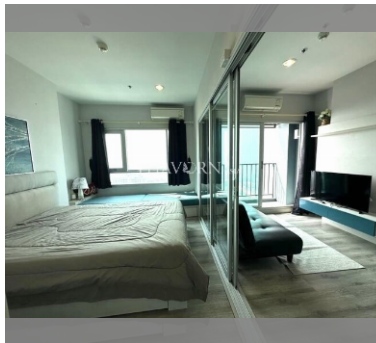

Condo for sale 1 bedroom 31.95 m² in Centric Sea, Pattaya

Welcome to your dream home! This eye-catching 1-bedroom condo, conveniently located in the sought-after Centric Sea in Central Pattaya, is now available for sale. This exceptional property, priced at 3,990,000, offers an ideal and luxurious living situation for anyone seeking an idyllic Pattaya lifestyle. Centric Sea Pattaya, a renowned high-rise condominium project, is a home where comfort meets convenience, and where leisure meets luxury. Towering at the 24th floor of a remarkable 44-floor building, this 31.95 m² condo is spacious enough to offer a homely yet luxurious ambiance. Relish in the breathtaking city and sea views through the generous floor-to-ceiling windows right from the comfort of this fully furnished condo. Be captivated...

฿ 4,070,000

UNIT PARAMETERS:

UID	FS-239612
quota	foreign quota
type	1 bedroom
size	31.95m²
floor	23
view	sea view
quality	not chosen
transfer cost	
transfer fee payer	50/50
additional cost	

PROJECT PARAMETERS:

district	Central Pattaya
buildings	3
floors	44
built in	2015
maintenance	฿ 21,087/year

FACILITIES:

General information: highrise, multy-level parking, covered parking.

Swimming pool: swimming pool, rooftop pool.

Chill zone: chill zone, garden, rooftop chillout.

Health zone: gym.

Other: lobby, clubhouse, CCTV, security, minimart.