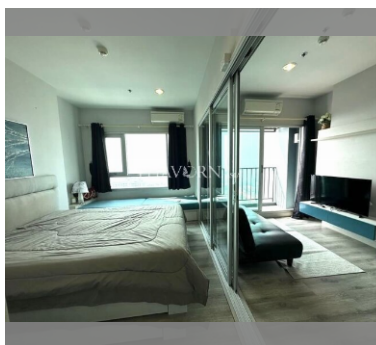

Condo for sale 1 bedroom 31.95 m² in Centric Sea, Pattaya

Welcome to your dream home! This eye-catching 1-bedroom condo, conveniently located in the sought-after Centric Sea in Central Pattaya, is now available for sale. This exceptional property, priced at 3,990,000, offers an ideal and luxurious living situation for anyone seeking an idyllic Pattaya lifestyle. Centric Sea Pattaya, a renowned high-rise condominium project, is a home where comfort meets convenience, and where leisure meets luxury. Towering at the 24th floor of a remarkable 44-floor building, this 31.95 m² condo is spacious enough to offer a homely yet luxurious ambiance. Relish in the breathtaking city and sea views through the generous floor-to-ceiling windows right from the comfort of this fully furnished condo. Be captivated...

฿ 4,070,000

UNIT PARAMETERS:

UID	FS-239612
quota	foreign quota
type	1 bedroom
size	31.95m²
floor	23
view	sea view
quality	not chosen
transfer cost	
transfer fee payer	50/50
additional cost	

PROJECT PARAMETERS:

district	Central Pattaya
buildings	3
floors	44
built in	2015
maintenance	฿ 21,087/year

FACILITIES:

General information: highrise, multy-level parking, covered parking.

Swimming pool: swimming pool, rooftop pool.

Chill zone: chill zone, garden, rooftop chillout.

Health zone: gym.

Other: lobby, clubhouse, CCTV, security, minimart.