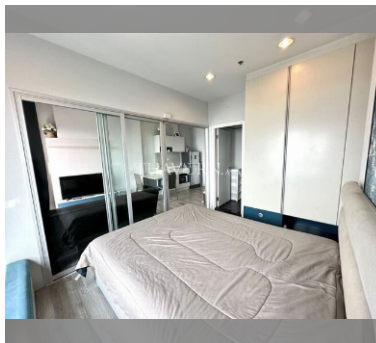

Condo for sale 1 bedroom 31.95 m² in Centric Sea, Pattaya

Welcome to your dream home! This eye-catching 1-bedroom condo, conveniently located in the sought-after Centric Sea in Central Pattaya, is now available for sale. This exceptional property, priced at 3,990,000, offers an ideal and luxurious living situation for anyone seeking an idyllic Pattaya lifestyle. Centric Sea Pattaya, a renowned high-rise condominium project, is a home where comfort meets convenience, and where leisure meets luxury. Towering at the 24th floor of a remarkable 44-floor building, this 31.95 m² condo is spacious enough to offer a homely yet luxurious ambiance. Relish in the breathtaking city and sea views through the generous floor-to-ceiling windows right from the comfort of this fully furnished condo. Be captivated...

฿ 4,070,000

UNIT PARAMETERS:

UID	FS-239612
quota	foreign quota
type	1 bedroom
size	31.95m²
floor	23
view	sea view
quality	not chosen
transfer cost	
transfer fee payer	50/50
additional cost	

PROJECT PARAMETERS:

district	Central Pattaya
buildings	3
floors	44
built in	2015
maintenance	฿ 21,087/year

FACILITIES:

General information: highrise, multy-level parking, covered parking.

Swimming pool: swimming pool, rooftop pool.

Chill zone: chill zone, garden, rooftop chillout.

Health zone: gym.

Other: lobby, clubhouse, CCTV, security, minimart.