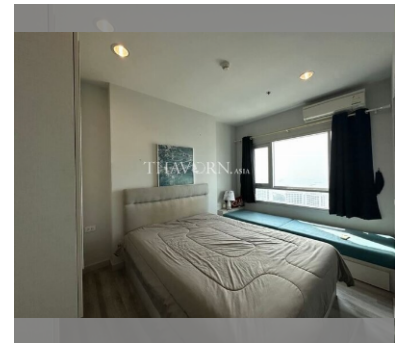

Condo for sale 1 bedroom 31.95 m² in Centric Sea, Pattaya

Welcome to your dream home! This eye-catching 1-bedroom condo, conveniently located in the sought-after Centric Sea in Central Pattaya, is now available for sale. This exceptional property, priced at 3,990,000, offers an ideal and luxurious living situation for anyone seeking an idyllic Pattaya lifestyle. Centric Sea Pattaya, a renowned high-rise condominium project, is a home where comfort meets convenience, and where leisure meets luxury. Towering at the 24th floor of a remarkable 44-floor building, this 31.95 m² condo is spacious enough to offer a homely yet luxurious ambiance. Relish in the breathtaking city and sea views through the generous floor-to-ceiling windows right from the comfort of this fully furnished condo. Be captivated...

฿ 4,070,000

UNIT PARAMETERS:

UID	FS-239612
quota	foreign quota
type	1 bedroom
size	31.95m²
floor	23
view	sea view
quality	not chosen
transfer cost	
transfer fee payer	50/50
additional cost	

PROJECT PARAMETERS:

district	Central Pattaya
buildings	3
floors	44
built in	2015
maintenance	฿ 21,087/year

FACILITIES:

General information: highrise, multy-level parking, covered parking.

Swimming pool: swimming pool, rooftop pool.

Chill zone: chill zone, garden, rooftop chillout.

Health zone: gym.

Other: lobby, clubhouse, CCTV, security, minimart.