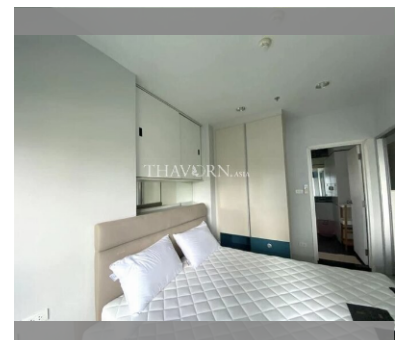

Condo for sale 1 bedroom 32 m² in Centric Sea, Pattaya

฿ 2,690,000

UNIT PARAMETERS:

UID	FS-239611
quota	foreign quota
type	1 bedroom
size	32m²
floor	4
view	city view
quality	not chosen
transfer fee payer	Seller 50 /Buyer 50

PROJECT PARAMETERS:

district	Central Pattaya
buildings	3
floors	44
built in	2015
maintenance	฿ 21,120/year

FACILITIES:

General information: highrise, multy-level parking, covered parking.

Swimming pool: swimming pool, rooftop pool.

Chill zone: chill zone, garden, rooftop chillout.

Health zone: gym.

Other: lobby, clubhouse, CCTV, security, minimart.