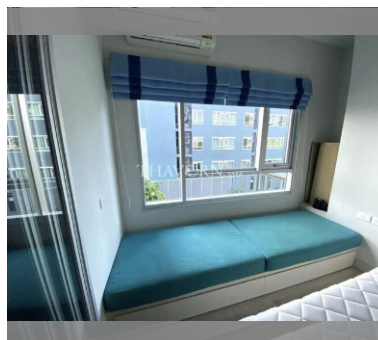

Condo for sale 1 bedroom 32 m² in Centric Sea, Pattaya

฿ 2,690,000

UNIT PARAMETERS:

UID	FS-239611
quota	foreign quota
type	1 bedroom
size	32m²
floor	4
view	city view
quality	not chosen
transfer fee payer	Seller 50 /Buyer 50

PROJECT PARAMETERS:

district	Central Pattaya
buildings	3
floors	44
built in	2015
maintenance	฿ 21,120/year

FACILITIES:

General information: highrise, multy-level parking, covered parking.

Swimming pool: swimming pool, rooftop pool.

Chill zone: chill zone, garden, rooftop chillout.

Health zone: gym.

Other: lobby, clubhouse, CCTV, security, minimart.