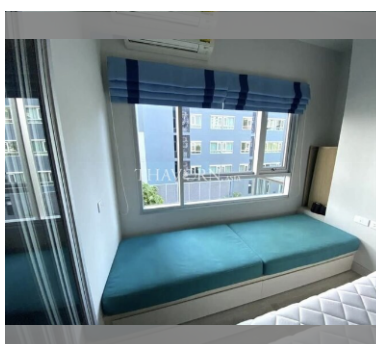

Condo for sale 1 bedroom 32 m² in Centric Sea, Pattaya

฿ 2,740,000

UNIT PARAMETERS:

UID	FS-239611
quota	foreign quota
type	1 bedroom
size	32m²
floor	4
view	city view
quality	not chosen
transfer fee payer	Seller 50 /Buyer 50

PROJECT PARAMETERS:

district	Central Pattaya
buildings	3
floors	44
built in	2015
maintenance	฿ 21,120/year

FACILITIES:

General information: highrise, multy-level parking, covered parking.

Swimming pool: swimming pool, rooftop pool.

Chill zone: chill zone, garden, rooftop chillout.

Health zone: gym.

Other: lobby, clubhouse, CCTV, security, minimart.