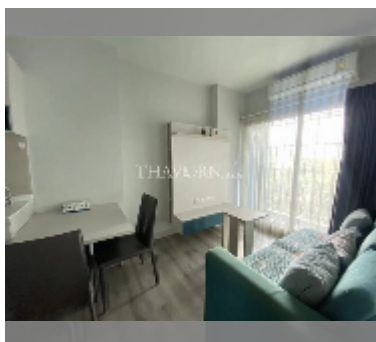

Condo for sale 1 bedroom 32 m² in Centric Sea, Pattaya

฿ 2,690,000

UNIT PARAMETERS:

UID	FS-239611
quota	foreign quota
type	1 bedroom
size	32m²
floor	4
view	city view

PROJECT PARAMETERS:

district	Central Pattaya
buildings	3
floors	44
built in	2015
maintenance	฿ 21,120/year

FACILITIES:

General information: highrise, multy-level parking, covered parking.

Swimming pool: swimming pool, rooftop pool.

Chill zone: chill zone, garden, rooftop chillout.

Health zone: gym.

Other: lobby, clubhouse, CCTV, security, minimart.