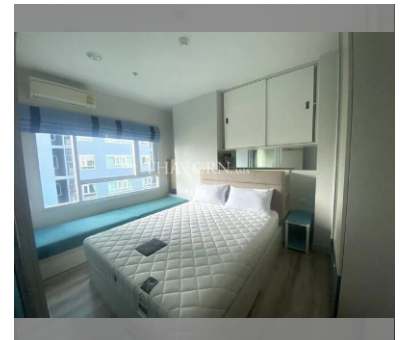

Condo for sale 1 bedroom 32 m² in Centric Sea, Pattaya

฿ 2,690,000

UNIT PARAMETERS:

UID	FS-239611
quota	foreign quota
type	1 bedroom
size	32m²
floor	4
view	city view
quality	not chosen
transfer fee payer	Seller 50 /Buyer 50

PROJECT PARAMETERS:

district	Central Pattaya
buildings	3
floors	44
built in	2015
maintenance	฿ 21,120/year

FACILITIES:

General information: highrise, multy-level parking, covered parking.

Swimming pool: swimming pool, rooftop pool.

Chill zone: chill zone, garden, rooftop chillout.

Health zone: gym.

Other: lobby, clubhouse, CCTV, security, minimart.