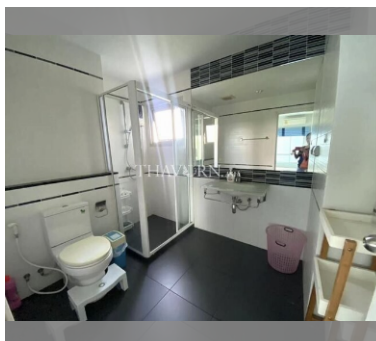

Condo for sale 1 bedroom 32 m² in Centric Sea, Pattaya

฿ 2,690,000

UNIT PARAMETERS:

UID	FS-239611
quota	foreign quota
type	1 bedroom
size	32m²
floor	4
view	city view
quality	not chosen
transfer fee payer	Seller 50 /Buyer 50

PROJECT PARAMETERS:

district	Central Pattaya
buildings	3
floors	44
built in	2015
maintenance	฿ 21,120/year

FACILITIES:

General information: highrise, multy-level parking, covered parking.

Swimming pool: swimming pool, rooftop pool.

Chill zone: chill zone, garden, rooftop chillout.

Health zone: gym.

Other: lobby, clubhouse, CCTV, security, minimart.