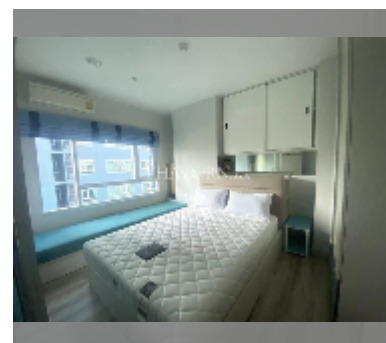

Condo for sale 1 bedroom 32 m² in Centric Sea, Pattaya

฿ 2,690,000

UNIT PARAMETERS:

UID	FS-239611
quota	foreign quota
type	1 bedroom
size	32m²
floor	4
view	city view

PROJECT PARAMETERS:

district	Central Pattaya
buildings	3
floors	44
built in	2015
maintenance	฿ 21,120/year

FACILITIES:

General information: highrise, multy-level parking, covered parking.

Swimming pool: swimming pool, rooftop pool.

Chill zone: chill zone, garden, rooftop chillout.

Health zone: gym.

Other: lobby, clubhouse, CCTV, security, minimart.