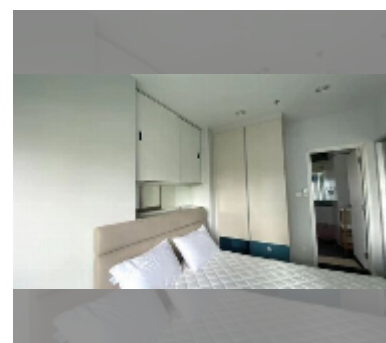

Condo for sale 1 bedroom 32 m² in Centric Sea, Pattaya

฿ 2,690,000

UNIT PARAMETERS:

UID	FS-239611
quota	foreign quota
type	1 bedroom
size	32m²
floor	4
view	city view

PROJECT PARAMETERS:

district	Central Pattaya
buildings	3
floors	44
built in	2015
maintenance	฿ 21,120/year

FACILITIES:

General information: highrise, multy-level parking, covered parking.

Swimming pool: swimming pool, rooftop pool.

Chill zone: chill zone, garden, rooftop chillout.

Health zone: gym.

Other: lobby, clubhouse, CCTV, security, minimart.