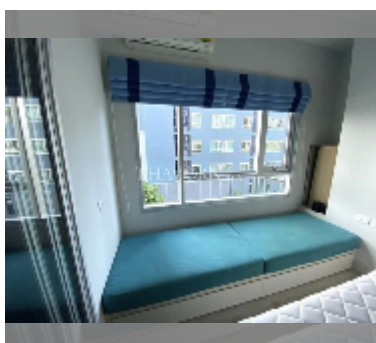

Condo for sale 1 bedroom 32 m² in Centric Sea, Pattaya

฿ 2,690,000

UNIT PARAMETERS:

UID	FS-239611
quota	foreign quota
type	1 bedroom
size	32m²
floor	4
view	city view

PROJECT PARAMETERS:

district	Central Pattaya
buildings	3
floors	44
built in	2015
maintenance	฿ 21,120/year

FACILITIES:

General information: highrise, multy-level parking, covered parking.

Swimming pool: swimming pool, rooftop pool.

Chill zone: chill zone, garden, rooftop chillout.

Health zone: gym.

Other: lobby, clubhouse, CCTV, security, minimart.