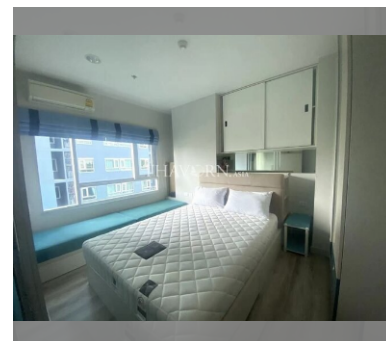

Condo for sale 1 bedroom 32 m² in Centric Sea, Pattaya

฿ 2,690,000

UNIT PARAMETERS:

UID	FS-239611
quota	foreign quota
type	1 bedroom
size	32m²
floor	4
view	city view
quality	not chosen
transfer fee payer	Seller 50 /Buyer 50

PROJECT PARAMETERS:

district	Central Pattaya
buildings	3
floors	44
built in	2015
maintenance	฿ 21,120/year

FACILITIES:

General information: highrise, multy-level parking, covered parking.

Swimming pool: swimming pool, rooftop pool.

Chill zone: chill zone, garden, rooftop chillout.

Health zone: gym.

Other: lobby, clubhouse, CCTV, security, minimart.