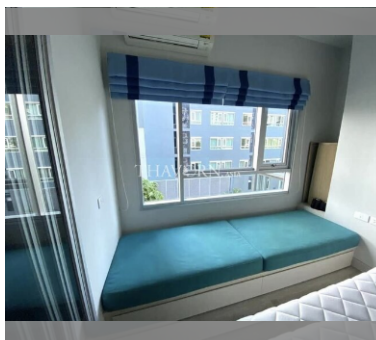

Condo for sale 1 bedroom 32 m² in Centric Sea, Pattaya

฿ 2,690,000

UNIT PARAMETERS:

UID	FS-239611
quota	foreign quota
type	1 bedroom
size	32m²
floor	4
view	city view
quality	not chosen
transfer fee payer	Seller 50 /Buyer 50

PROJECT PARAMETERS:

district	Central Pattaya
buildings	3
floors	44
built in	2015
maintenance	฿ 21,120/year

FACILITIES:

General information: highrise, multy-level parking, covered parking.

Swimming pool: swimming pool, rooftop pool.

Chill zone: chill zone, garden, rooftop chillout.

Health zone: gym.

Other: lobby, clubhouse, CCTV, security, minimart.