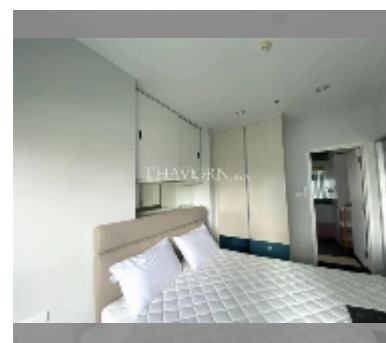

Condo for sale 1 bedroom 32 m² in Centric Sea, Pattaya

฿ 2,690,000

UNIT PARAMETERS:

UID	FS-239611
quota	foreign quota
type	1 bedroom
size	32m²
floor	4
view	city view

PROJECT PARAMETERS:

district	Central Pattaya
buildings	3
floors	44
built in	2015
maintenance	฿ 21,120/year

FACILITIES:

General information: highrise, multy-level parking, covered parking.

Swimming pool: swimming pool, rooftop pool.

Chill zone: chill zone, garden, rooftop chillout.

Health zone: gym.

Other: lobby, clubhouse, CCTV, security, minimart.