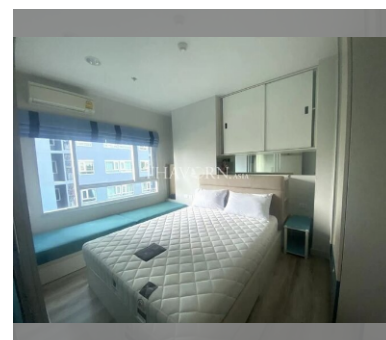

Condo for sale 1 bedroom 32 m² in Centric Sea, Pattaya

฿ 2,740,000

UNIT PARAMETERS:

UID	FS-239611
quota	foreign quota
type	1 bedroom
size	32m²
floor	4
view	city view
quality	not chosen
transfer fee payer	Seller 50 /Buyer 50

PROJECT PARAMETERS:

district	Central Pattaya
buildings	3
floors	44
built in	2015
maintenance	฿ 21,120/year

FACILITIES:

General information: highrise, multy-level parking, covered parking.

Swimming pool: swimming pool, rooftop pool.

Chill zone: chill zone, garden, rooftop chillout.

Health zone: gym.

Other: lobby, clubhouse, CCTV, security, minimart.