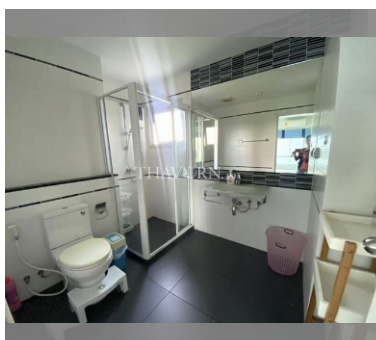

Condo for sale 1 bedroom 32 m² in Centric Sea, Pattaya

฿ 2,740,000

UNIT PARAMETERS:

UID	FS-239611
quota	foreign quota
type	1 bedroom
size	32m²
floor	4
view	city view
quality	not chosen
transfer fee payer	Seller 50 /Buyer 50

PROJECT PARAMETERS:

district	Central Pattaya
buildings	3
floors	44
built in	2015
maintenance	฿ 21,120/year

FACILITIES:

General information: highrise, multy-level parking, covered parking.

Swimming pool: swimming pool, rooftop pool.

Chill zone: chill zone, garden, rooftop chillout.

Health zone: gym.

Other: lobby, clubhouse, CCTV, security, minimart.