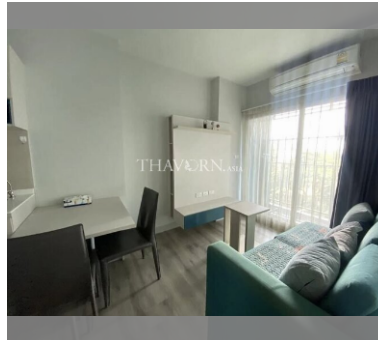

Condo for sale 1 bedroom 32 m² in Centric Sea, Pattaya

฿ 2,690,000

UNIT PARAMETERS:

UID	FS-239611
quota	foreign quota
type	1 bedroom
size	32m²
floor	4
view	city view
quality	not chosen
transfer fee payer	Seller 50 /Buyer 50

PROJECT PARAMETERS:

district	Central Pattaya
buildings	3
floors	44
built in	2015
maintenance	฿ 21,120/year

FACILITIES:

General information: highrise, multy-level parking, covered parking.

Swimming pool: swimming pool, rooftop pool.

Chill zone: chill zone, garden, rooftop chillout.

Health zone: gym.

Other: lobby, clubhouse, CCTV, security, minimart.