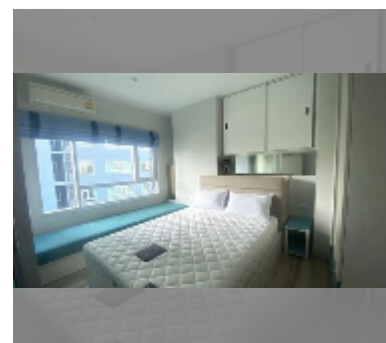

Condo for sale 1 bedroom 32 m² in Centric Sea, Pattaya

฿ 2,690,000

UNIT PARAMETERS:

UID	FS-239611
quota	foreign quota
type	1 bedroom
size	32m²
floor	4
view	city view

PROJECT PARAMETERS:

district	Central Pattaya
buildings	3
floors	44
built in	2015
maintenance	฿ 21,120/year

FACILITIES:

General information: highrise, multy-level parking, covered parking.

Swimming pool: swimming pool, rooftop pool.

Chill zone: chill zone, garden, rooftop chillout.

Health zone: gym.

Other: lobby, clubhouse, CCTV, security, minimart.