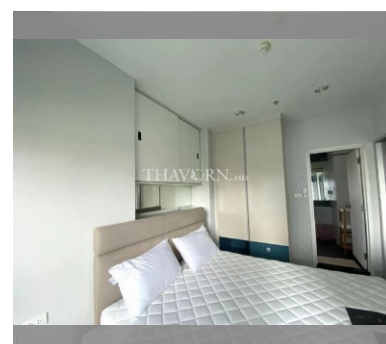

Condo for sale 1 bedroom 32 m² in Centric Sea, Pattaya

฿ 2,740,000

UNIT PARAMETERS:

UID	FS-239611
quota	foreign quota
type	1 bedroom
size	32m²
floor	4
view	city view
quality	not chosen
transfer fee payer	Seller 50 /Buyer 50

PROJECT PARAMETERS:

district	Central Pattaya
buildings	3
floors	44
built in	2015
maintenance	฿ 21,120/year

FACILITIES:

General information: highrise, multy-level parking, covered parking.

Swimming pool: swimming pool, rooftop pool.

Chill zone: chill zone, garden, rooftop chillout.

Health zone: gym.

Other: lobby, clubhouse, CCTV, security, minimart.