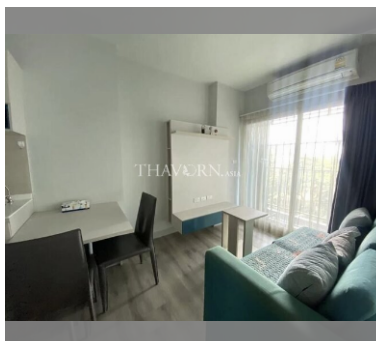

Condo for sale 1 bedroom 32 m² in Centric Sea, Pattaya

฿ 2,690,000

UNIT PARAMETERS:

UID	FS-239611
quota	foreign quota
type	1 bedroom
size	32m²
floor	4
view	city view
quality	not chosen
transfer fee payer	Seller 50 /Buyer 50

PROJECT PARAMETERS:

district	Central Pattaya
buildings	3
floors	44
built in	2015
maintenance	฿ 21,120/year

FACILITIES:

General information: highrise, multy-level parking, covered parking.

Swimming pool: swimming pool, rooftop pool.

Chill zone: chill zone, garden, rooftop chillout.

Health zone: gym.

Other: lobby, clubhouse, CCTV, security, minimart.