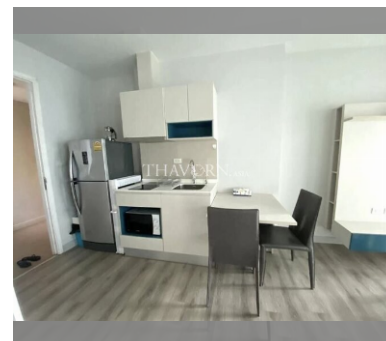

Condo for sale 1 bedroom 32 m² in Centric Sea, Pattaya

฿ 2,690,000

UNIT PARAMETERS:

UID	FS-239611
quota	foreign quota
type	1 bedroom
size	32m²
floor	4
view	city view
quality	not chosen
transfer fee payer	Seller 50 /Buyer 50

PROJECT PARAMETERS:

district	Central Pattaya
buildings	3
floors	44
built in	2015
maintenance	฿ 21,120/year

FACILITIES:

General information: highrise, multy-level parking, covered parking.

Swimming pool: swimming pool, rooftop pool.

Chill zone: chill zone, garden, rooftop chillout.

Health zone: gym.

Other: lobby, clubhouse, CCTV, security, minimart.