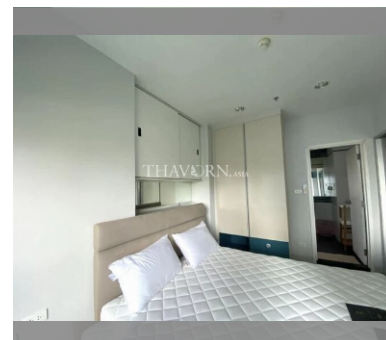

Condo for sale 1 bedroom 32 m² in Centric Sea, Pattaya

฿ 2,690,000

UNIT PARAMETERS:

UID	FS-239611
quota	foreign quota
type	1 bedroom
size	32m²
floor	4
view	city view
quality	not chosen
transfer fee payer	Seller 50 /Buyer 50

PROJECT PARAMETERS:

district	Central Pattaya
buildings	3
floors	44
built in	2015
maintenance	฿ 21,120/year

FACILITIES:

General information: highrise, multy-level parking, covered parking.

Swimming pool: swimming pool, rooftop pool.

Chill zone: chill zone, garden, rooftop chillout.

Health zone: gym.

Other: lobby, clubhouse, CCTV, security, minimart.