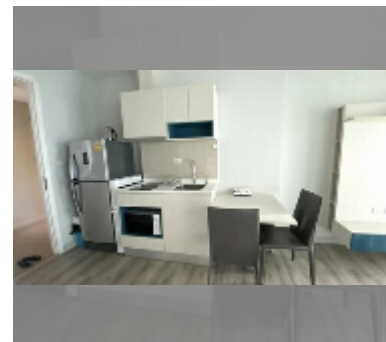

Condo for sale 1 bedroom 32 m² in Centric Sea, Pattaya

฿ 2,690,000

UNIT PARAMETERS:

UID	FS-239611
quota	foreign quota
type	1 bedroom
size	32m²
floor	4
view	city view

PROJECT PARAMETERS:

district	Central Pattaya
buildings	3
floors	44
built in	2015
maintenance	฿ 21,120/year

FACILITIES:

General information: highrise, multy-level parking, covered parking.

Swimming pool: swimming pool, rooftop pool.

Chill zone: chill zone, garden, rooftop chillout.

Health zone: gym.

Other: lobby, clubhouse, CCTV, security, minimart.