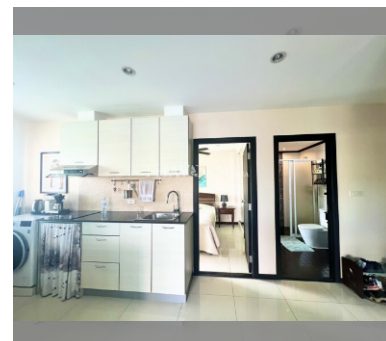

Condo for sale 2 bedroom 70 m² in Siam Oriental Garden, Pattaya

฿ 4,500,000

UNIT PARAMETERS:

UID	FS-239608
quota	company ownership
type	2 bedroom
size	70m ²
floor	8
view	city view
quality	not chosen
online viewing	on
transfer cost	
transfer fee payer	50/50
additional cost	

PROJECT PARAMETERS:

district	Pratumnak
buildings	1
floors	8
built in	2012
maintenance	฿ 29,400/year

FACILITIES:

General information: lowrise, meters to beach: 400, minutes to beach: 5, pets are allowed, underground parking.
Swimming pool: swimming pool.
Chill zone: chill zone.