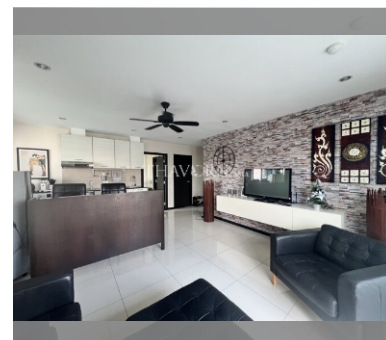

Condo for sale 2 bedroom 70 m² in Siam Oriental Garden, Pattaya

฿ 4,500,000

UNIT PARAMETERS:

UID	FS-239608
quota	company ownership
type	2 bedroom
size	70m²
floor	8
view	city view
quality	not chosen
online viewing	on
transfer cost	
transfer fee payer	50/50
additional cost	

PROJECT PARAMETERS:

district	Pratumnak
buildings	1
floors	8
built in	2012
maintenance	฿ 29,400/year

FACILITIES:

General information: lowrise, meters to beach: 400, minutes to beach: 5, pets are allowed, underground parking.
Swimming pool: swimming pool.
Chill zone: chill zone.