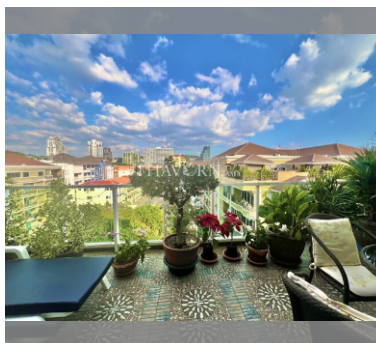

Condo for sale 2 bedroom 70 m² in Siam Oriental Garden, Pattaya

฿ 4,500,000

UNIT PARAMETERS:

UID	FS-239608
quota	company ownership
type	2 bedroom
size	70m ²
floor	8
view	city view
quality	not chosen
online viewing	on
transfer cost	
transfer fee payer	50/50
additional cost	

PROJECT PARAMETERS:

district	Pratumnak
buildings	1
floors	8
built in	2012
maintenance	฿ 29,400/year

FACILITIES:

General information: lowrise, meters to beach: 400, minutes to beach: 5, pets are allowed, underground parking.
Swimming pool: swimming pool.
Chill zone: chill zone.