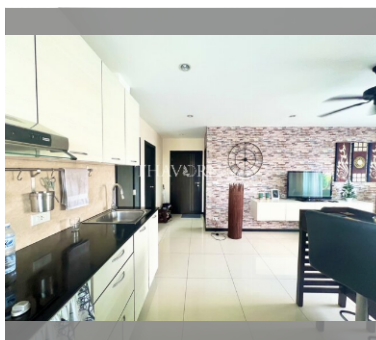

Condo for sale 2 bedroom 70 m² in Siam Oriental Garden, Pattaya

฿ 4,500,000

UNIT PARAMETERS:

UID	FS-239608
quota	company ownership
type	2 bedroom
size	70m ²
floor	8
view	city view
quality	not chosen
online viewing	on
transfer cost	
transfer fee payer	50/50
additional cost	

PROJECT PARAMETERS:

district	Pratumnak
buildings	1
floors	8
built in	2012
maintenance	฿ 29,400/year

FACILITIES:

General information: lowrise, meters to beach: 400, minutes to beach: 5, pets are allowed, underground parking.
Swimming pool: swimming pool.
Chill zone: chill zone.