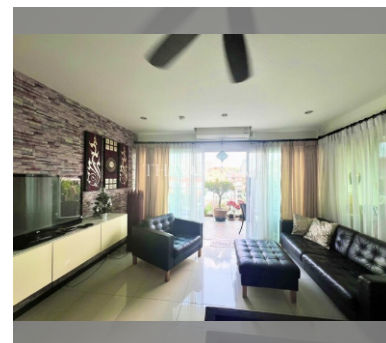

Condo for sale 2 bedroom 70 m² in Siam Oriental Garden, Pattaya

฿ 4,500,000

UNIT PARAMETERS:

UID	FS-239608
quota	company ownership
type	2 bedroom
size	70m ²
floor	8
view	city view
quality	not chosen
online viewing	on
transfer cost	
transfer fee payer	50/50
additional cost	

PROJECT PARAMETERS:

district	Pratumnak
buildings	1
floors	8
built in	2012
maintenance	฿ 29,400/year

FACILITIES:

General information: lowrise, meters to beach: 400, minutes to beach: 5, pets are allowed, underground parking.
Swimming pool: swimming pool.
Chill zone: chill zone.