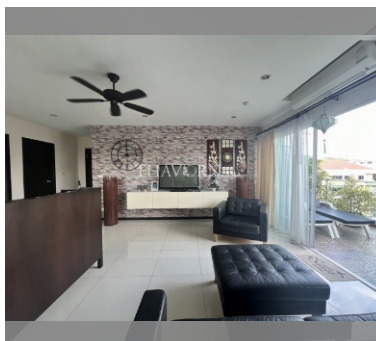

Condo for sale 2 bedroom 70 m² in Siam Oriental Garden, Pattaya

฿ 4,500,000

UNIT PARAMETERS:

UID	FS-239608
quota	company ownership
type	2 bedroom
size	70m ²
floor	8
view	city view
quality	not chosen
online viewing	on
transfer cost	
transfer fee payer	50/50
additional cost	

PROJECT PARAMETERS:

district	Pratumnak
buildings	1
floors	8
built in	2012
maintenance	฿ 29,400/year

FACILITIES:

General information: lowrise, meters to beach: 400, minutes to beach: 5, pets are allowed, underground parking.
Swimming pool: swimming pool.
Chill zone: chill zone.