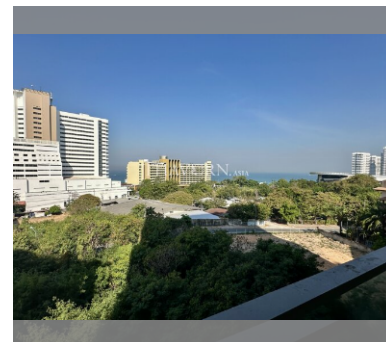

Condo for sale 2 bedroom 63 m² in The Cloud, Pattaya

Discover your dream home in the heart of Pattaya with this stunning 2-bedroom apartment located in the prestigious The Cloud condominium. Situated in the sought-after Pratumnak area, this beautifully furnished flat offers a perfect blend of comfort and style, making it an ideal choice for those seeking a modern urban lifestyle. Spanning 63 square meters, this well-designed apartment provides ample space for relaxation and entertainment. Located on the 6th floor of a 20-story building, you'll enjoy breathtaking views and a serene environment, away from the hustle and bustle of the city. The apartment comes fully furnished, ensuring you can move in with ease and start enjoying your new home immediately. Whether you're looking for a permanen...

PROJECT PARAMETERS:

district	Pratumnak
buildings	1
floors	20
built in	2016
maintenance	฿ 30,240/year

FACILITIES:

General information: highrise, meters to beach: 200, minutes to beach: 3, underground parking.

Swimming pool: swimming pool.

Chill zone: rooftop chillout.

Health zone: gym, sauna.

Other: reception, lobby, CCTV, security.

details