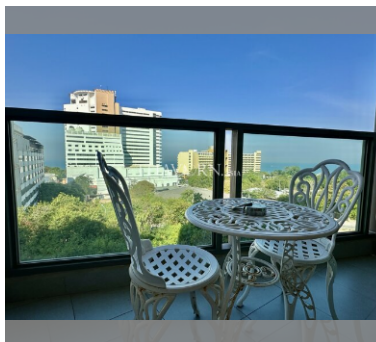

Condo for sale 2 bedroom 63 m² in The Cloud, Pattaya

Discover your dream home in the heart of Pattaya with this stunning 2-bedroom apartment located in the prestigious The Cloud condominium. Situated in the sought-after Pratumnak area, this beautifully furnished flat offers a perfect blend of comfort and style, making it an ideal choice for those seeking a modern urban lifestyle. Spanning 63 square meters, this well-designed apartment provides ample space for relaxation and entertainment. Located on the 6th floor of a 20-story building, you'll enjoy breathtaking views and a serene environment, away from the hustle and bustle of the city. The apartment comes fully furnished, ensuring you can move in with ease and start enjoying your new home immediately. Whether you're looking for a permanen...

Swimming pool: swimming pool.

Chill zone: rooftop chillout.

Health zone: gym, sauna.

Other: reception, lobby, CCTV, security.

details