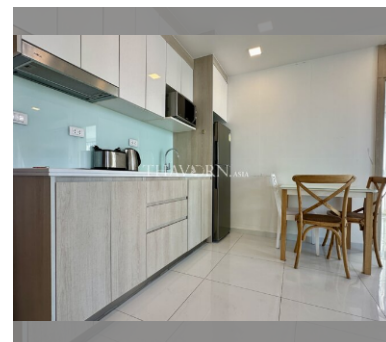

Condo for sale 2 bedroom 63 m² in The Cloud, Pattaya

Discover your dream home in the heart of Pattaya with this stunning 2-bedroom apartment located in the prestigious The Cloud condominium. Situated in the sought-after Pratumnak area, this beautifully furnished flat offers a perfect blend of comfort and style, making it an ideal choice for those seeking a modern urban lifestyle. Spanning 63 square meters, this well-designed apartment provides ample space for relaxation and entertainment. Located on the 6th floor of a 20-story building, you'll enjoy breathtaking views and a serene environment, away from the hustle and bustle of the city. The apartment comes fully furnished, ensuring you can move in with ease and start enjoying your new home immediately. Whether you're looking for a permanen...

฿ 5,990,000

UNIT PARAMETERS:

UID	FS-239605
quota	foreign quota
type	2 bedroom
size	63m²
floor	6
view	partial sea view
quality	not chosen
transfer cost	
transfer fee payer	50/50
additional cost	
exclusive	on

PROJECT PARAMETERS:

district	Pratumnak
buildings	1
floors	20
built in	2016
maintenance	฿ 30,240/year

FACILITIES:

General information: highrise, meters to beach: 200, minutes to beach: 3, underground parking.

Swimming pool: swimming pool.

Chill zone: rooftop chillout.

Health zone: gym, sauna.

Other: reception, lobby, CCTV, security.