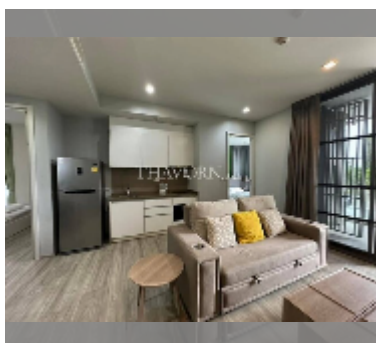

Condo for sale 2 bedroom 72 m² in Baan Plai Haad, Pattaya

฿ 8,100,000

UNIT PARAMETERS:

UID	FS-239595
quota	foreign quota
type	2 bedroom
size	72m²
floor	2
view	city view

PROJECT PARAMETERS:

district	Wongamat
buildings	2
floors	31
built in	2015
maintenance	฿ 30,240/year

FACILITIES:

General information: highrise, open parking, covered parking.

Swimming pool: swimming pool, rooftop pool.

Chill zone: chill zone, garden, rooftop chillout.

Health zone: gym, sauna.

Other: lobby, CCTV, security, minimart.