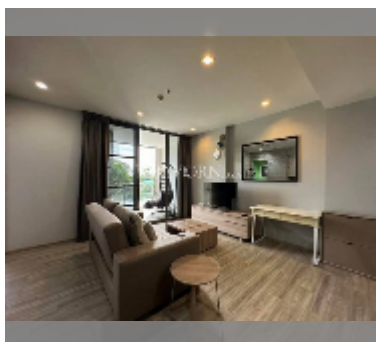

Condo for sale 2 bedroom 72 m² in Baan Plai Haad, Pattaya

฿ 8,100,000

UNIT PARAMETERS:

UID	FS-239595
quota	foreign quota
type	2 bedroom
size	72m²
floor	2
view	city view

PROJECT PARAMETERS:

district	Wongamat
buildings	2
floors	31
built in	2015
maintenance	฿ 30,240/year

FACILITIES:

General information: highrise, open parking, covered parking.

Swimming pool: swimming pool, rooftop pool.

Chill zone: chill zone, garden, rooftop chillout.

Health zone: gym, sauna.

Other: lobby, CCTV, security, minimart.