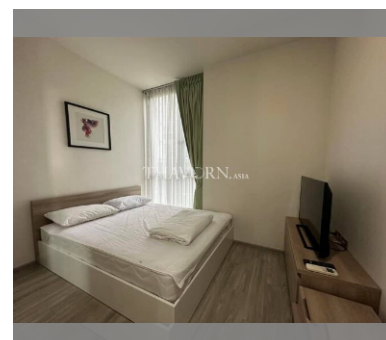

Condo for sale 2 bedroom 72 m² in Baan Plai Haad, Pattaya

฿ 8,260,000

UNIT PARAMETERS:

UID	FS-239595
quota	foreign quota
type	2 bedroom
size	72m²
floor	2
view	city view
quality	not chosen
transfer fee payer	50/50

PROJECT PARAMETERS:

district	Wongamat
buildings	2
floors	31
built in	2015
maintenance	฿ 38,880/year

FACILITIES:

General information: highrise, open parking, covered parking.

Swimming pool: swimming pool, rooftop pool.

Chill zone: chill zone, garden, rooftop chillout.

Health zone: gym, sauna.

Other: lobby, CCTV, security, minimart.