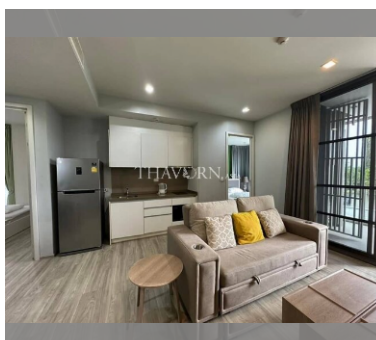

Condo for sale 2 bedroom 72 m² in Baan Plai Haad, Pattaya

฿ 8,260,000

UNIT PARAMETERS:

UID	FS-239595
quota	foreign quota
type	2 bedroom
size	72m²
floor	2
view	city view
quality	not chosen
transfer fee payer	50/50

PROJECT PARAMETERS:

district	Wongamat
buildings	2
floors	31
built in	2015
maintenance	฿ 38,880/year

FACILITIES:

General information: highrise, open parking, covered parking.

Swimming pool: swimming pool, rooftop pool.

Chill zone: chill zone, garden, rooftop chillout.

Health zone: gym, sauna.

Other: lobby, CCTV, security, minimart.