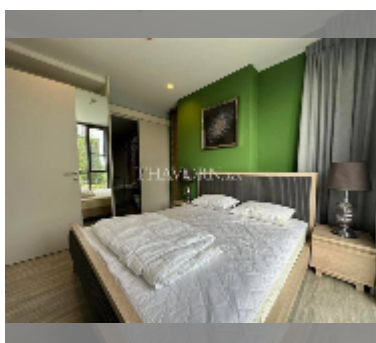

Condo for sale 2 bedroom 72 m² in Baan Plai Haad, Pattaya

฿ 8,100,000

UNIT PARAMETERS:

UID	FS-239595
quota	foreign quota
type	2 bedroom
size	72m²
floor	2
view	city view

PROJECT PARAMETERS:

district	Wongamat
buildings	2
floors	31
built in	2015
maintenance	฿ 30,240/year

FACILITIES:

General information: highrise, open parking, covered parking.

Swimming pool: swimming pool, rooftop pool.

Chill zone: chill zone, garden, rooftop chillout.

Health zone: gym, sauna.

Other: lobby, CCTV, security, minimart.