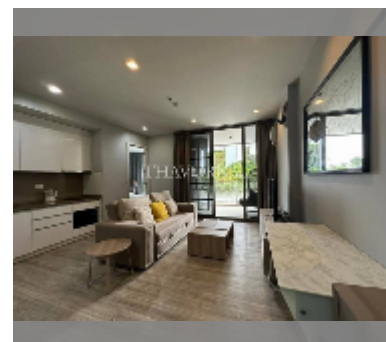

Condo for sale 2 bedroom 72 m² in Baan Plai Haad, Pattaya

฿ 8,100,000

UNIT PARAMETERS:

UID	FS-239595
quota	foreign quota
type	2 bedroom
size	72m²
floor	2
view	city view

PROJECT PARAMETERS:

district	Wongamat
buildings	2
floors	31
built in	2015
maintenance	฿ 30,240/year

FACILITIES:

General information: highrise, open parking, covered parking.

Swimming pool: swimming pool, rooftop pool.

Chill zone: chill zone, garden, rooftop chillout.

Health zone: gym, sauna.

Other: lobby, CCTV, security, minimart.