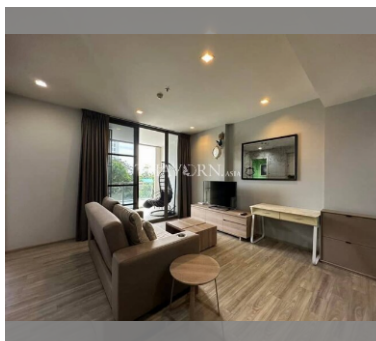

Condo for sale 2 bedroom 72 m² in Baan Plai Haad, Pattaya

฿ 8,260,000

UNIT PARAMETERS:

UID	FS-239595
quota	foreign quota
type	2 bedroom
size	72m²
floor	2
view	city view
quality	not chosen
transfer fee payer	50/50

PROJECT PARAMETERS:

district	Wongamat
buildings	2
floors	31
built in	2015
maintenance	฿ 38,880/year

FACILITIES:

General information: highrise, open parking, covered parking.

Swimming pool: swimming pool, rooftop pool.

Chill zone: chill zone, garden, rooftop chillout.

Health zone: gym, sauna.

Other: lobby, CCTV, security, minimart.