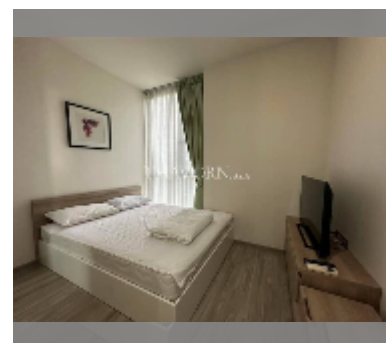

Condo for sale 2 bedroom 72 m² in Baan Plai Haad, Pattaya

฿ 8,100,000

UNIT PARAMETERS:

UID	FS-239595
quota	foreign quota
type	2 bedroom
size	72m²
floor	2
view	city view

PROJECT PARAMETERS:

district	Wongamat
buildings	2
floors	31
built in	2015
maintenance	฿ 30,240/year

FACILITIES:

General information: highrise, open parking, covered parking.

Swimming pool: swimming pool, rooftop pool.

Chill zone: chill zone, garden, rooftop chillout.

Health zone: gym, sauna.

Other: lobby, CCTV, security, minimart.