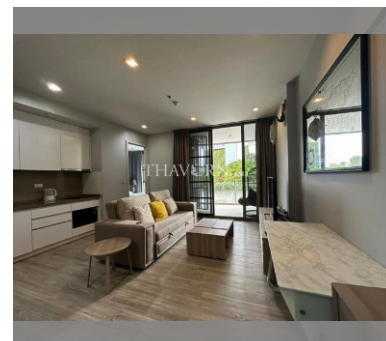

Condo for sale 2 bedroom 72 m² in Baan Plai Haad, Pattaya

฿ 8,260,000

UNIT PARAMETERS:

UID	FS-239595
quota	foreign quota
type	2 bedroom
size	72m²
floor	2
view	city view
quality	not chosen
transfer fee payer	50/50

PROJECT PARAMETERS:

district	Wongamat
buildings	2
floors	31
built in	2015
maintenance	฿ 38,880/year

FACILITIES:

General information: highrise, open parking, covered parking.

Swimming pool: swimming pool, rooftop pool.

Chill zone: chill zone, garden, rooftop chillout.

Health zone: gym, sauna.

Other: lobby, CCTV, security, minimart.