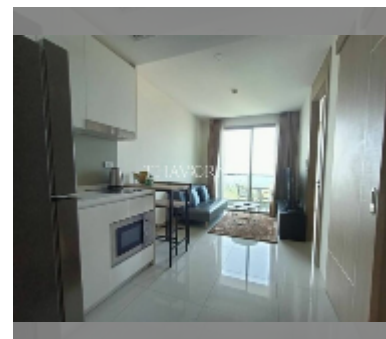

Condo for sale 1 bedroom 35 m² in The Riviera Jomtien, Pattaya

฿ 4,190,000

UNIT PARAMETERS:

UID	FS-239592
quota	foreign quota
type	1 bedroom
size	35m ²
floor	14
view	sea view

PROJECT PARAMETERS:

district	Jomtien
buildings	1
floors	46
built in	2019
maintenance	฿ 21,000/year

Health zone: gym, sauna, hamam.

Other: reception, lobby, meeting room, games room, CCTV, security, laundry, room service.

[details](#)