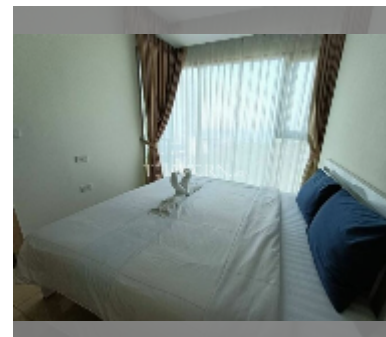

Condo for sale 1 bedroom 35 m² in The Riviera Jomtien, Pattaya

฿ 4,190,000

UNIT PARAMETERS:

UID	FS-239592
quota	foreign quota
type	1 bedroom
size	35m²
floor	14
view	sea view

PROJECT PARAMETERS:

district	Jomtien
buildings	1
floors	46
built in	2019
maintenance	฿ 21,000/year

FACILITIES:

General information: highrise, pets are allowed, multy-level parking, covered parking.

Swimming pool: swimming pool, kids pool, rooftop pool, infinity view, waterfall, jacuzzi.

Chill zone: chill zone, garden, rooftop chillout.

Health zone: gym, sauna, hamam.

Other: reception, lobby, meeting room, games room, CCTV, security, laundry, room service.