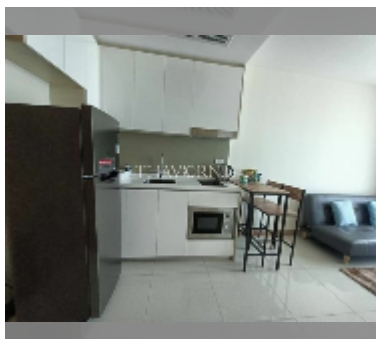

Condo for sale 1 bedroom 35 m² in The Riviera Jomtien, Pattaya

฿ 4,190,000

UNIT PARAMETERS:

UID	FS-239592
quota	foreign quota
type	1 bedroom
size	35m ²
floor	14
view	sea view

PROJECT PARAMETERS:

district	Jomtien
buildings	1
floors	46
built in	2019
maintenance	฿ 21,000/year

Health zone: gym, sauna, hamam.

Other: reception, lobby, meeting room, games room, CCTV, security, laundry, room service.

[details](#)