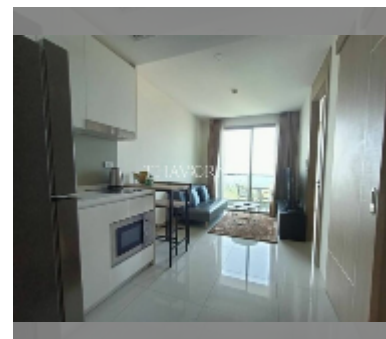

Condo for sale 1 bedroom 35 m² in The Riviera Jomtien, Pattaya

฿ 4,190,000

UNIT PARAMETERS:

UID	FS-239592
quota	foreign quota
type	1 bedroom
size	35m²
floor	14
view	sea view

PROJECT PARAMETERS:

district	Jomtien
buildings	1
floors	46
built in	2019
maintenance	฿ 21,000/year

FACILITIES:

General information: highrise, pets are allowed, multy-level parking, covered parking.

Swimming pool: swimming pool, kids pool, rooftop pool, infinity view, waterfall, jacuzzi.

Chill zone: chill zone, garden, rooftop chillout.

Health zone: gym, sauna, hamam.

Other: reception, lobby, meeting room, games room, CCTV, security, laundry, room service.