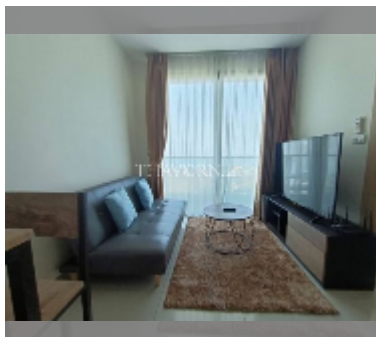

Condo for sale 1 bedroom 35 m² in The Riviera Jomtien, Pattaya

฿ 4,190,000

UNIT PARAMETERS:

UID	FS-239592
quota	foreign quota
type	1 bedroom
size	35m ²
floor	14
view	sea view

PROJECT PARAMETERS:

district	Jomtien
buildings	1
floors	46
built in	2019
maintenance	฿ 21,000/year

Health zone: gym, sauna, hamam.

Other: reception, lobby, meeting room, games room, CCTV, security, laundry, room service.

[details](#)