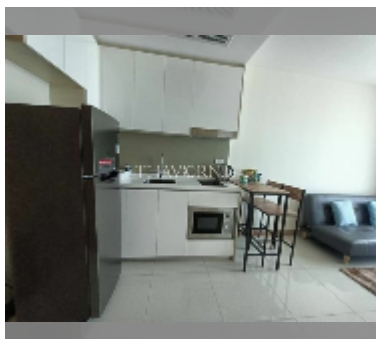

Condo for sale 1 bedroom 35 m² in The Riviera Jomtien, Pattaya

฿ 4,190,000

UNIT PARAMETERS:

UID	FS-239592
quota	foreign quota
type	1 bedroom
size	35m²
floor	14
view	sea view

PROJECT PARAMETERS:

district	Jomtien
buildings	1
floors	46
built in	2019
maintenance	฿ 21,000/year

FACILITIES:

General information: highrise, pets are allowed, multy-level parking, covered parking.

Swimming pool: swimming pool, kids pool, rooftop pool, infinity view, waterfall, jacuzzi.

Chill zone: chill zone, garden, rooftop chillout.

Health zone: gym, sauna, hamam.

Other: reception, lobby, meeting room, games room, CCTV, security, laundry, room service.