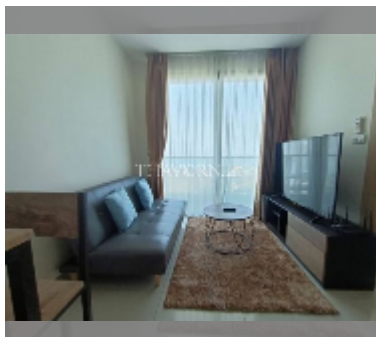

Condo for sale 1 bedroom 35 m² in The Riviera Jomtien, Pattaya

฿ 4,190,000

UNIT PARAMETERS:

UID	FS-239592
quota	foreign quota
type	1 bedroom
size	35m²
floor	14
view	sea view

PROJECT PARAMETERS:

district	Jomtien
buildings	1
floors	46
built in	2019
maintenance	฿ 21,000/year

FACILITIES:

General information: highrise, pets are allowed, multy-level parking, covered parking.

Swimming pool: swimming pool, kids pool, rooftop pool, infinity view, waterfall, jacuzzi.

Chill zone: chill zone, garden, rooftop chillout.

Health zone: gym, sauna, hamam.

Other: reception, lobby, meeting room, games room, CCTV, security, laundry, room service.