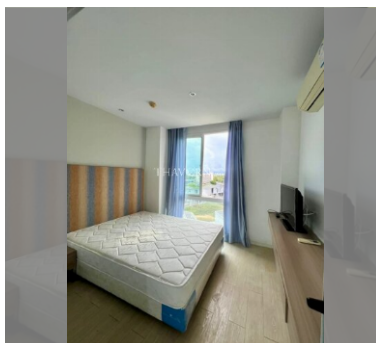

Condo for sale 2 bedroom 72 m² in Atlantis Condo Resort, Pattaya

฿ 3,770,000

UNIT PARAMETERS:

UID	FS-239587
quota	foreign quota
type	2 bedroom
size	72m²
floor	6
view	city view
quality	not chosen
transfer fee payer	50/50

PROJECT PARAMETERS:

district	Jomtien
buildings	5
floors	8
built in	2014
maintenance	฿ 30,240/year

FACILITIES:

General information: resort, meters to beach: 500, minutes to beach: 5, open parking, covered parking.

Swimming pool: swimming pool, kids pool, water slides, waterfall, jacuzzi.

Chill zone: chill zone, garden.

Health zone: gym, sauna, hamam.

Other: reception, lobby, clubhouse, games room, kids playgarden, CCTV, security, minimart, laundry.