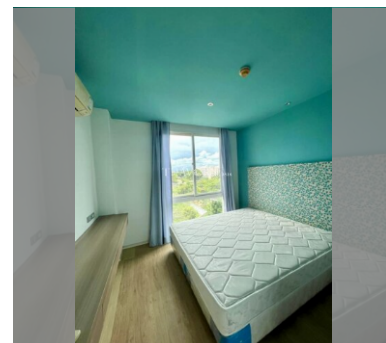

Condo for sale 2 bedroom 72 m² in Atlantis Condo Resort, Pattaya

฿ 3,770,000

UNIT PARAMETERS:

UID	FS-239587
quota	foreign quota
type	2 bedroom
size	72m²
floor	6
view	city view
quality	not chosen
transfer fee payer	50/50

PROJECT PARAMETERS:

district	Jomtien
buildings	5
floors	8
built in	2014
maintenance	฿ 30,240/year

FACILITIES:

General information: resort, meters to beach: 500, minutes to beach: 5, open parking, covered parking.

Swimming pool: swimming pool, kids pool, water slides, waterfall, jacuzzi.

Chill zone: chill zone, garden.

Health zone: gym, sauna, hamam.

Other: reception, lobby, clubhouse, games room, kids playgarden, CCTV, security, minimart, laundry.