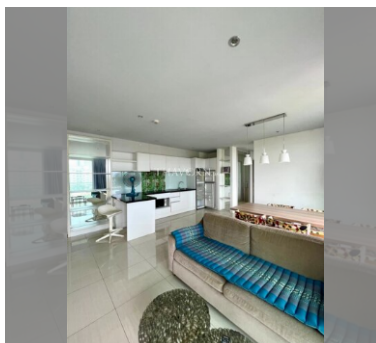

Condo for sale 2 bedroom 72 m² in Atlantis Condo Resort, Pattaya

฿ 3,770,000

UNIT PARAMETERS:

UID	FS-239587
quota	foreign quota
type	2 bedroom
size	72m ²
floor	6
view	city view
quality	not chosen
transfer fee payer	50/50

Swimming pool: swimming pool, kids pool, water slides, waterfall, jacuzzi.

Chill zone: chill zone, garden.

Health zone: gym, sauna, hamam.

Other: reception, lobby, clubhouse, games room, kids playgarden, CCTV, security, minimart, laundry.