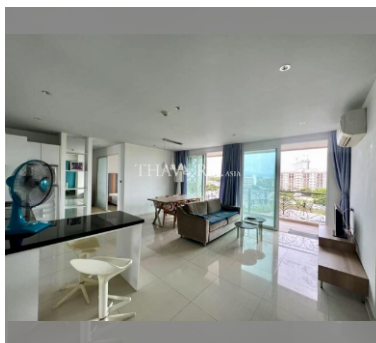

Condo for sale 2 bedroom 72 m² in Atlantis Condo Resort, Pattaya

฿ 3,770,000

UNIT PARAMETERS:

UID	FS-239587
quota	foreign quota
type	2 bedroom
size	72m ²
floor	6
view	city view
quality	not chosen
transfer fee payer	50/50

PROJECT PARAMETERS:

district	Jomtien
buildings	5
floors	8
built in	2014
maintenance	฿ 30,240/year

FACILITIES:

General information: resort, meters to beach: 500, minutes to beach: 5, open parking, covered parking.

Swimming pool: swimming pool, kids pool, water slides, waterfall, jacuzzi.

Chill zone: chill zone, garden.

Health zone: gym, sauna, hamam.

Other: reception, lobby, clubhouse, games room, kids playgarden, CCTV, security, minimart, laundry.