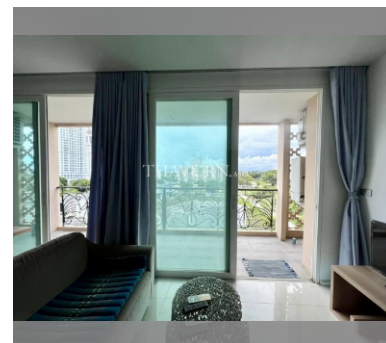

Condo for sale 2 bedroom 72 m² in Atlantis Condo Resort, Pattaya

฿ 3,770,000

UNIT PARAMETERS:

UID	FS-239587
quota	foreign quota
type	2 bedroom
size	72m²
floor	6
view	city view
quality	not chosen
transfer fee payer	50/50

PROJECT PARAMETERS:

district	Jomtien
buildings	5
floors	8
built in	2014
maintenance	฿ 30,240/year

FACILITIES:

General information: resort, meters to beach: 500, minutes to beach: 5, open parking, covered parking.

Swimming pool: swimming pool, kids pool, water slides, waterfall, jacuzzi.

Chill zone: chill zone, garden.

Health zone: gym, sauna, hamam.

Other: reception, lobby, clubhouse, games room, kids playgarden, CCTV, security, minimart, laundry.