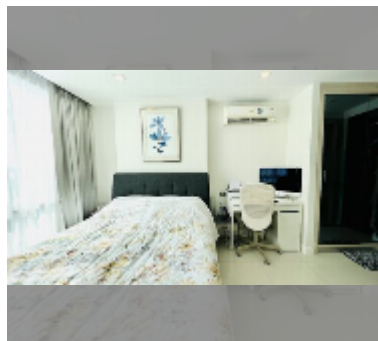

Condo for sale 2 bedroom 62.32 m² in The Jewel Pratumnak, Pattaya

฿ 5,950,000

UNIT PARAMETERS:

UID	FS-239580
quota	company ownership
type	2 bedroom
size	62.32m²
floor	7
view	city view

PROJECT PARAMETERS:

district	Pratumnak
buildings	1
floors	15
built in	2017

FACILITIES:

General information: highrise, meters to beach: 100, minutes to beach: 5, underground parking.

Swimming pool: swimming pool, rooftop pool.

Chill zone: chill zone, garden.

Health zone: gym, sauna.

Other: reception, lobby, CCTV, security, laundry.