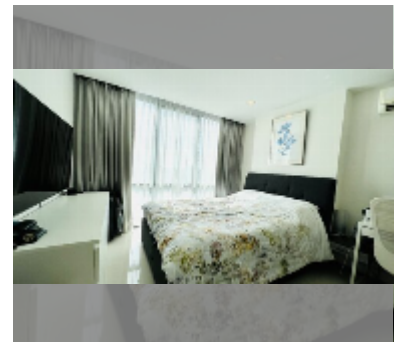

Condo for sale 2 bedroom 62.32 m² in The Jewel Pratumnak, Pattaya

฿ 5,950,000

UNIT PARAMETERS:

UID	FS-239580
quota	company ownership
type	2 bedroom
size	62.32m²
floor	7
view	city view

PROJECT PARAMETERS:

district	Pratumnak
buildings	1
floors	15
built in	2017

FACILITIES:

General information: highrise, meters to beach: 100, minutes to beach: 5, underground parking.

Swimming pool: swimming pool, rooftop pool.

Chill zone: chill zone, garden.

Health zone: gym, sauna.

Other: reception, lobby, CCTV, security, laundry.