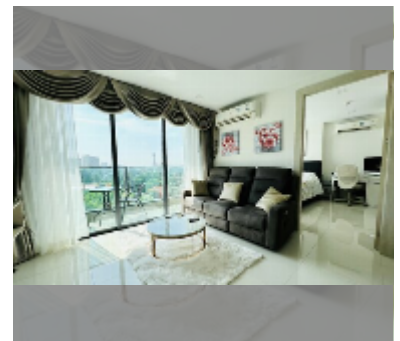

Condo for sale 2 bedroom 62.32 m² in The Jewel Pratumnak, Pattaya

฿ 5,950,000

UNIT PARAMETERS:

UID	FS-239580
quota	company ownership
type	2 bedroom
size	62.32m²
floor	7
view	city view

PROJECT PARAMETERS:

district	Pratumnak
buildings	1
floors	15
built in	2017

FACILITIES:

General information: highrise, meters to beach: 100, minutes to beach: 5, underground parking.

Swimming pool: swimming pool, rooftop pool.

Chill zone: chill zone, garden.

Health zone: gym, sauna.

Other: reception, lobby, CCTV, security, laundry.