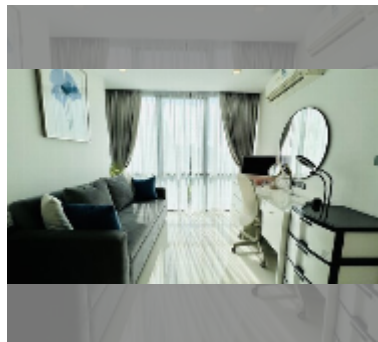

Condo for sale 2 bedroom 62.32 m² in The Jewel Pratumnak, Pattaya

฿ 5,950,000

UNIT PARAMETERS:

UID	FS-239580
quota	company ownership
type	2 bedroom
size	62.32m²
floor	7
view	city view

PROJECT PARAMETERS:

district	Pratumnak
buildings	1
floors	15
built in	2017

FACILITIES:

General information: highrise, meters to beach: 100, minutes to beach: 5, underground parking.

Swimming pool: swimming pool, rooftop pool.

Chill zone: chill zone, garden.

Health zone: gym, sauna.

Other: reception, lobby, CCTV, security, laundry.