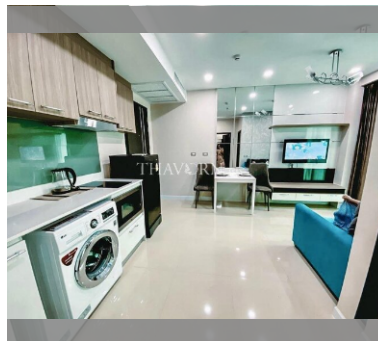

Condo for sale 1 bedroom 35 m² in Dusit Grand Condo View, Pattaya

฿ 2,380,000

UNIT PARAMETERS:

UID	FS-239567
quota	foreign quota
type	1 bedroom
size	35m²
floor	2
view	city view
transfer cost	
transfer fee payer	50/50
additional cost	

PROJECT PARAMETERS:

district	Jomtien
buildings	1
floors	36
built in	2014
maintenance	฿ 16,800/year

FACILITIES:

General information: highrise, meters to beach: 300, underground parking, open parking.

Swimming pool: swimming pool, kids pool, waterfall, jacuzzi.

Health zone: gym.

Other: reception, CCTV, security, minimart, laundry.