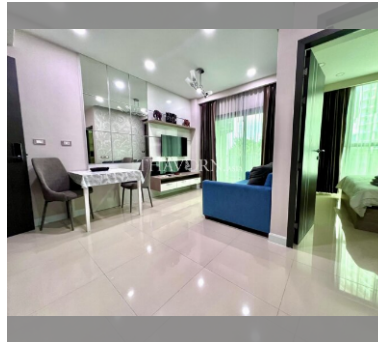

Condo for sale 1 bedroom 35 m<sup>2</sup> in Dusit Grand Condo View, Pattaya

### FACILITIES:

General information: highrise, meters to beach: 300, underground parking, open parking.

Swimming pool: swimming pool, kids pool, waterfall, jacuzzi.

Health zone: gym.

Other: reception, CCTV, security, minimart, laundry.