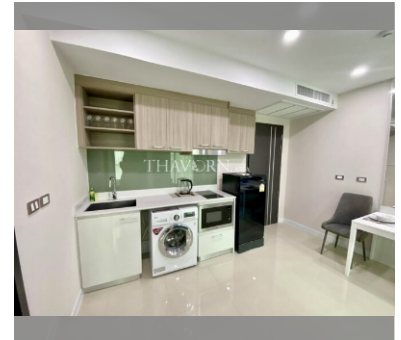

Condo for sale 1 bedroom 35 m² in Dusit Grand Condo View, Pattaya

฿ 2,380,000

UNIT PARAMETERS:

UID	FS-239567
quota	foreign quota
type	1 bedroom
size	35m²
floor	2
view	city view
transfer cost	
transfer fee payer	50/50
additional cost	

PROJECT PARAMETERS:

district	Jomtien
buildings	1
floors	36
built in	2014
maintenance	฿ 16,800/year

FACILITIES:

General information: highrise, meters to beach: 300, underground parking, open parking.

Swimming pool: swimming pool, kids pool, waterfall, jacuzzi.

Health zone: gym.

Other: reception, CCTV, security, minimart, laundry.