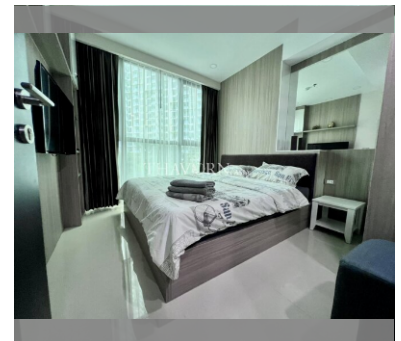

Condo for sale 1 bedroom 35 m² in Dusit Grand Condo View, Pattaya

฿ 2,250,000

UNIT PARAMETERS:

UID	FS-239567
quota	foreign quota
type	1 bedroom
size	35m²
floor	2
view	garden view
quality	not chosen
transfer fee payer	Seller 50/Buyer 50

PROJECT PARAMETERS:

district	Jomtien
buildings	1
floors	36
built in	2014
maintenance	฿ 16,800/year

FACILITIES:

General information: highrise, meters to beach: 300, underground parking, open parking.

Swimming pool: swimming pool, kids pool, waterfall, jacuzzi.

Health zone: gym.

Other: reception, CCTV, security, minimart, laundry.