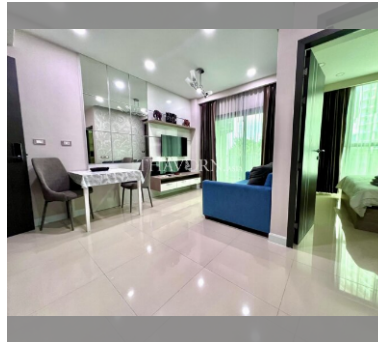

Condo for sale 1 bedroom 35 m² in Dusit Grand Condo View, Pattaya

฿ 2,380,000

UNIT PARAMETERS:

UID	FS-239567
quota	foreign quota
type	1 bedroom
size	35m²
floor	2
view	city view
transfer cost	
transfer fee payer	50/50
additional cost	

PROJECT PARAMETERS:

district	Jomtien
buildings	1
floors	36
built in	2014
maintenance	฿ 16,800/year

FACILITIES:

General information: highrise, meters to beach: 300, underground parking, open parking.

Swimming pool: swimming pool, kids pool, waterfall, jacuzzi.

Health zone: gym.

Other: reception, CCTV, security, minimart, laundry.