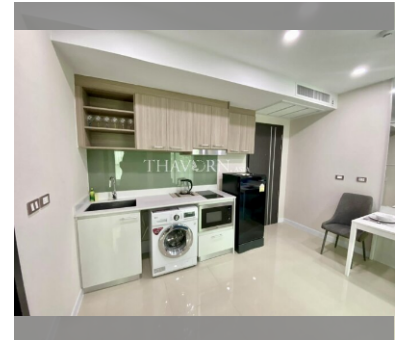

Condo for sale 1 bedroom 35 m² in Dusit Grand Condo View, Pattaya

฿ 2,250,000

UNIT PARAMETERS:

UID	FS-239567
quota	foreign quota
type	1 bedroom
size	35m²
floor	2
view	garden view
quality	not chosen
transfer fee payer	Seller 50/Buyer 50

PROJECT PARAMETERS:

district	Jomtien
buildings	1
floors	36
built in	2014
maintenance	฿ 16,800/year

FACILITIES:

General information: highrise, meters to beach: 300, underground parking, open parking.

Swimming pool: swimming pool, kids pool, waterfall, jacuzzi.

Health zone: gym.

Other: reception, CCTV, security, minimart, laundry.