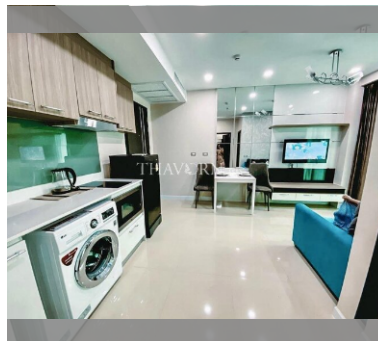

### FACILITIES:

General information: highrise, meters to beach: 300, underground parking, open parking.

Swimming pool: swimming pool, kids pool, waterfall, jacuzzi.

Health zone: gym.

Other: reception, CCTV, security, minimart, laundry.