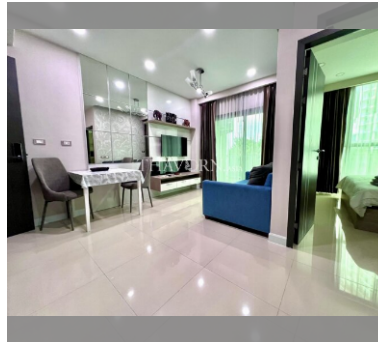

Condo for sale 1 bedroom 35 m<sup>2</sup> in Dusit Grand Condo View, Pattaya

### FACILITIES:

**General information:** highrise, meters to beach: 300, underground parking, open parking.

**Swimming pool:** swimming pool, kids pool, waterfall, jacuzzi.

**Health zone:** gym.

**Other:** reception, CCTV, security, minimart, laundry.