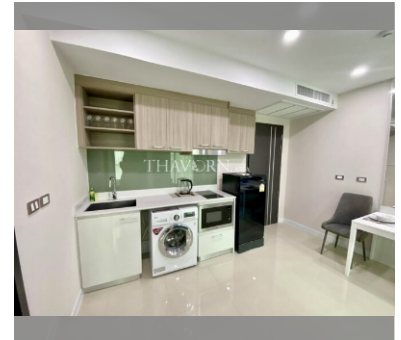

### FACILITIES:

General information: highrise, meters to beach: 300, underground parking, open parking.

Swimming pool: swimming pool, kids pool, waterfall, jacuzzi.

Health zone: gym.

Other: reception, CCTV, security, minimart, laundry.