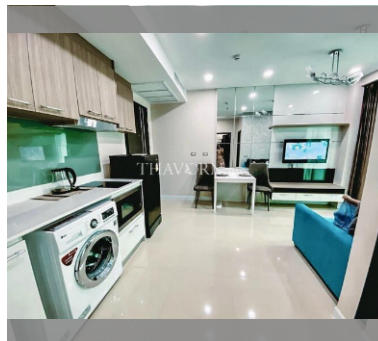

Condo for sale 1 bedroom 35 m² in Dusit Grand Condo View, Pattaya

฿ 2,250,000

UNIT PARAMETERS:

UID	FS-239567
quota	foreign quota
type	1 bedroom
size	35m²
floor	2
view	garden view
quality	not chosen
transfer fee payer	Seller 50/Buyer 50

PROJECT PARAMETERS:

district	Jomtien
buildings	1
floors	36
built in	2014
maintenance	฿ 16,800/year

FACILITIES:

General information: highrise, meters to beach: 300, underground parking, open parking.

Swimming pool: swimming pool, kids pool, waterfall, jacuzzi.

Health zone: gym.

Other: reception, CCTV, security, minimart, laundry.