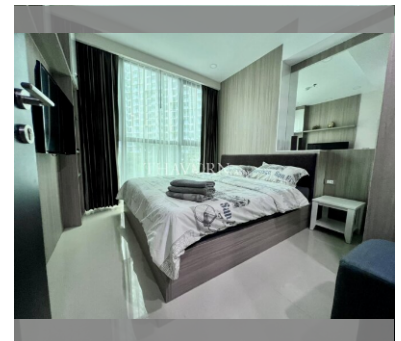

Condo for sale 1 bedroom 35 m² in Dusit Grand Condo View, Pattaya

฿ 2,380,000

UNIT PARAMETERS:

UID	FS-239567
quota	foreign quota
type	1 bedroom
size	35m²
floor	2
view	city view
transfer cost	
transfer fee payer	50/50
additional cost	

PROJECT PARAMETERS:

district	Jomtien
buildings	1
floors	36
built in	2014
maintenance	฿ 16,800/year

FACILITIES:

General information: highrise, meters to beach: 300, underground parking, open parking.

Swimming pool: swimming pool, kids pool, waterfall, jacuzzi.

Health zone: gym.

Other: reception, CCTV, security, minimart, laundry.