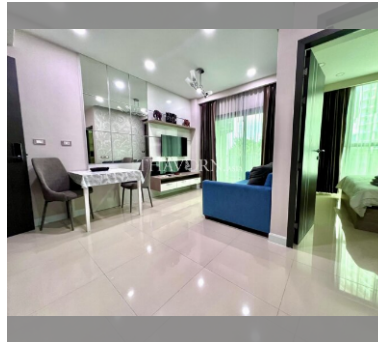

Condo for sale 1 bedroom 35 m² in Dusit Grand Condo View, Pattaya

฿ 2,250,000

UNIT PARAMETERS:

UID	FS-239567
quota	foreign quota
type	1 bedroom
size	35m²
floor	2
view	garden view
quality	not chosen
transfer fee payer	Seller 50/Buyer 50

PROJECT PARAMETERS:

district	Jomtien
buildings	1
floors	36
built in	2014
maintenance	฿ 16,800/year

FACILITIES:

General information: highrise, meters to beach: 300, underground parking, open parking.

Swimming pool: swimming pool, kids pool, waterfall, jacuzzi.

Health zone: gym.

Other: reception, CCTV, security, minimart, laundry.