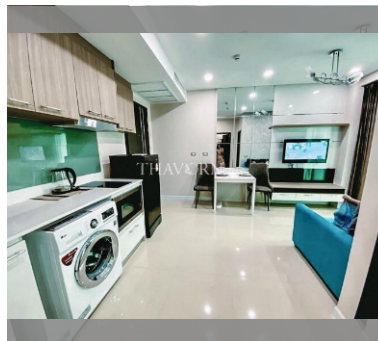

### FACILITIES:

**General information:** highrise, meters to beach: 300, underground parking, open parking.

**Swimming pool:** swimming pool, kids pool, waterfall, jacuzzi.

**Health zone:** gym.

**Other:** reception, CCTV, security, minimart, laundry.